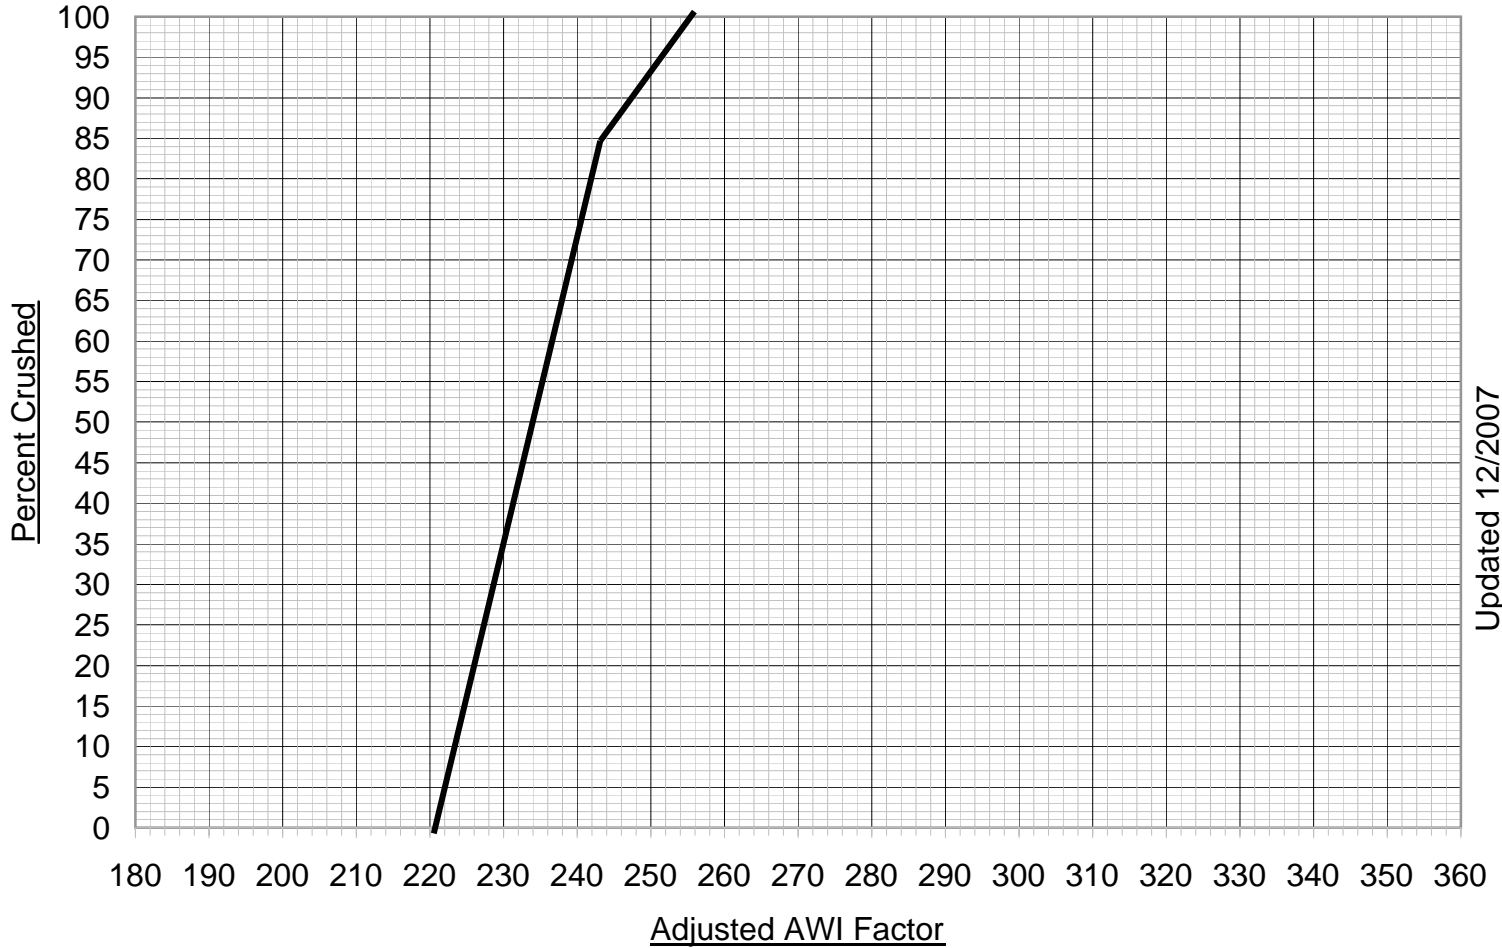

# AWI/CRUSHED NOMOGRAPH

PIT # 21-089

Updated 12/2007