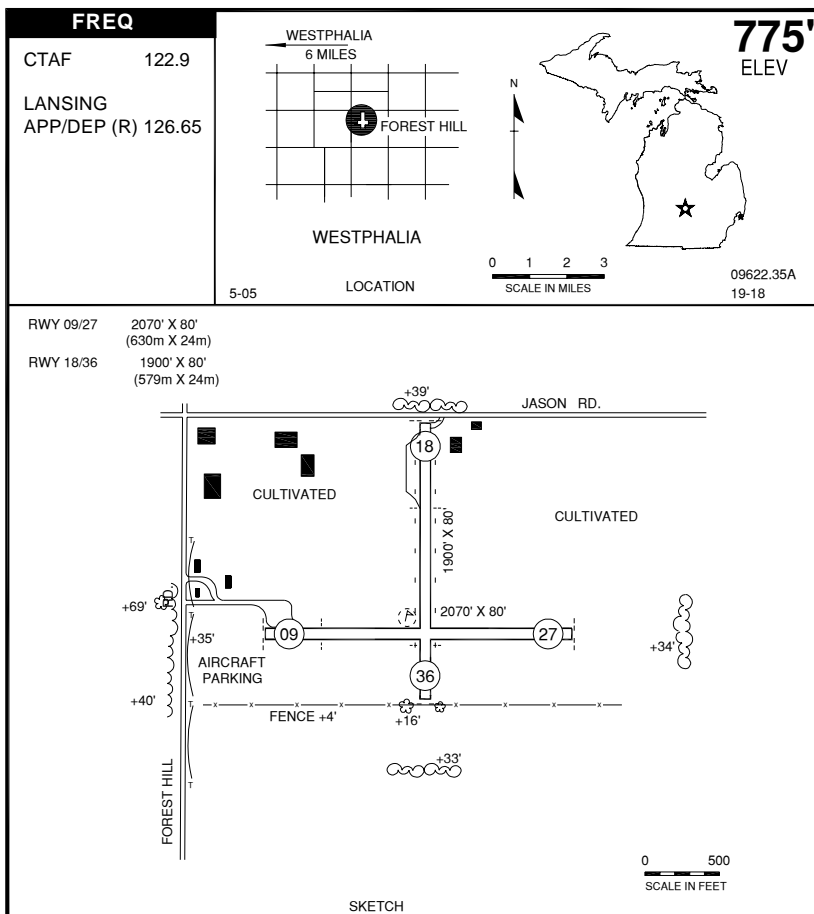

WESTPHALIA, FOREST HILL (3F5)

RWY LENGTH BEYOND DISPLACED THR

18/ 1330 * 09/ 1694'
 36/ 1520' * 27/ —

COORDINATES

42° 54.68'N
 84° 40.49'W

License
 Basic Utility

FM CITY: 6.0 SE

LGT: None

MGR: Richard L. Lyon

PH: 989-834-5858

FBO: None

ATND: Unatnd

NAV AIDS: 110.8 (LAN) 010°, 12.0 NM

FUEL: None

RPR: None

WX: FSS LAN 800-992-7433

SNW RMVL: No

TRNSP: None

MEALS: None

RON: None

W

- Deer on & invof arpt.
- Rws soft in spring.
- Rwy 09 +35' power line, 600' fm thld.
- Crops E and W of rwy 9/27 can grow to +7 ft during growing season.