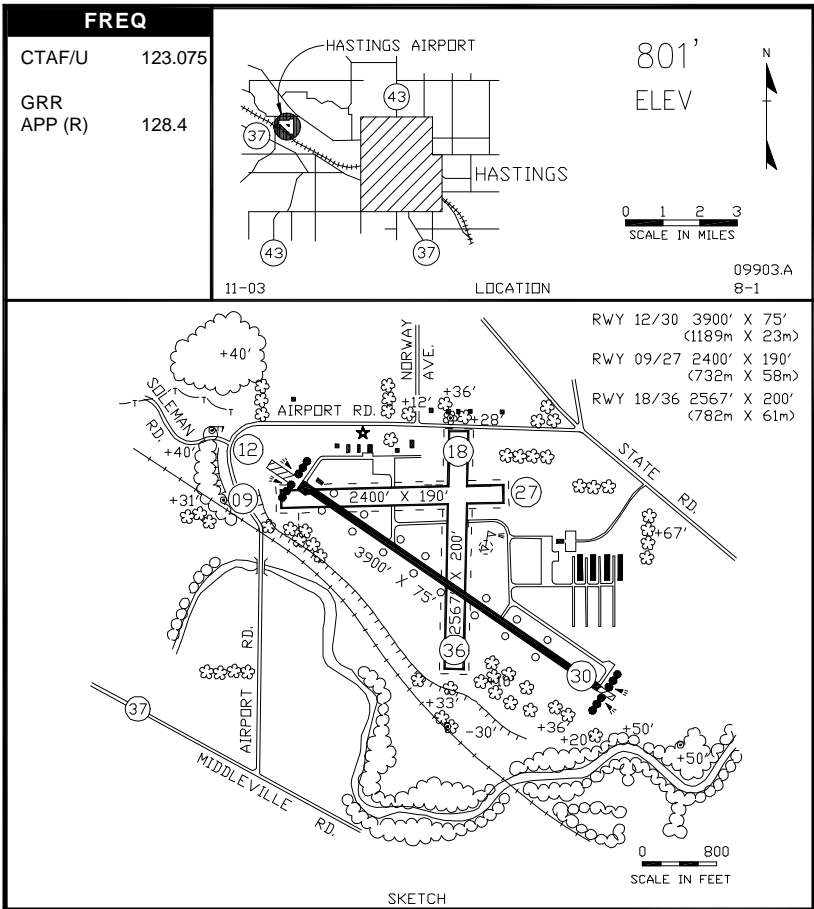

HASTINGS AIRPORT (9D9)

RWY LENGTH BEYOND DISPLACED THR
 09/ 2215' * 12/ — * 18/ 1982'
 27/ 2012' * 30/ — * 36/ —

COORDINATES
 42° 39.83'N
 085° 20.77'W

License
 General Utility

FM CITY: 3.0 mi W
LGT: ROTG BCN. MIRL, VASI rwy 12, REIL'S, Rwy 12/30—STD PCL CTAF.
MGR: Jeff Rairigh
PH: 269-945-9046, 269-672-7138
FBO: Quality Aviation Services 269-945-9046
 Hastings Flying Service 269-945-5626
ATND: 0900-1800 Mon - Sat

NAV AIDS: IAP, 115.95 (GRR) 142° 10.0 NM to fld, OR 109.0 (AZO) 021° 27.2 NM to fld
FUEL: 100LL*
RPR: Major A&P
WX: FSS LAN 800-992-7433
SNW RMVL: Yes 12/30
TRNSP: Cnty Transit 269-948-8098, cc
MEALS: In town, 3.0 mi
RON: In town, 3.0 mi