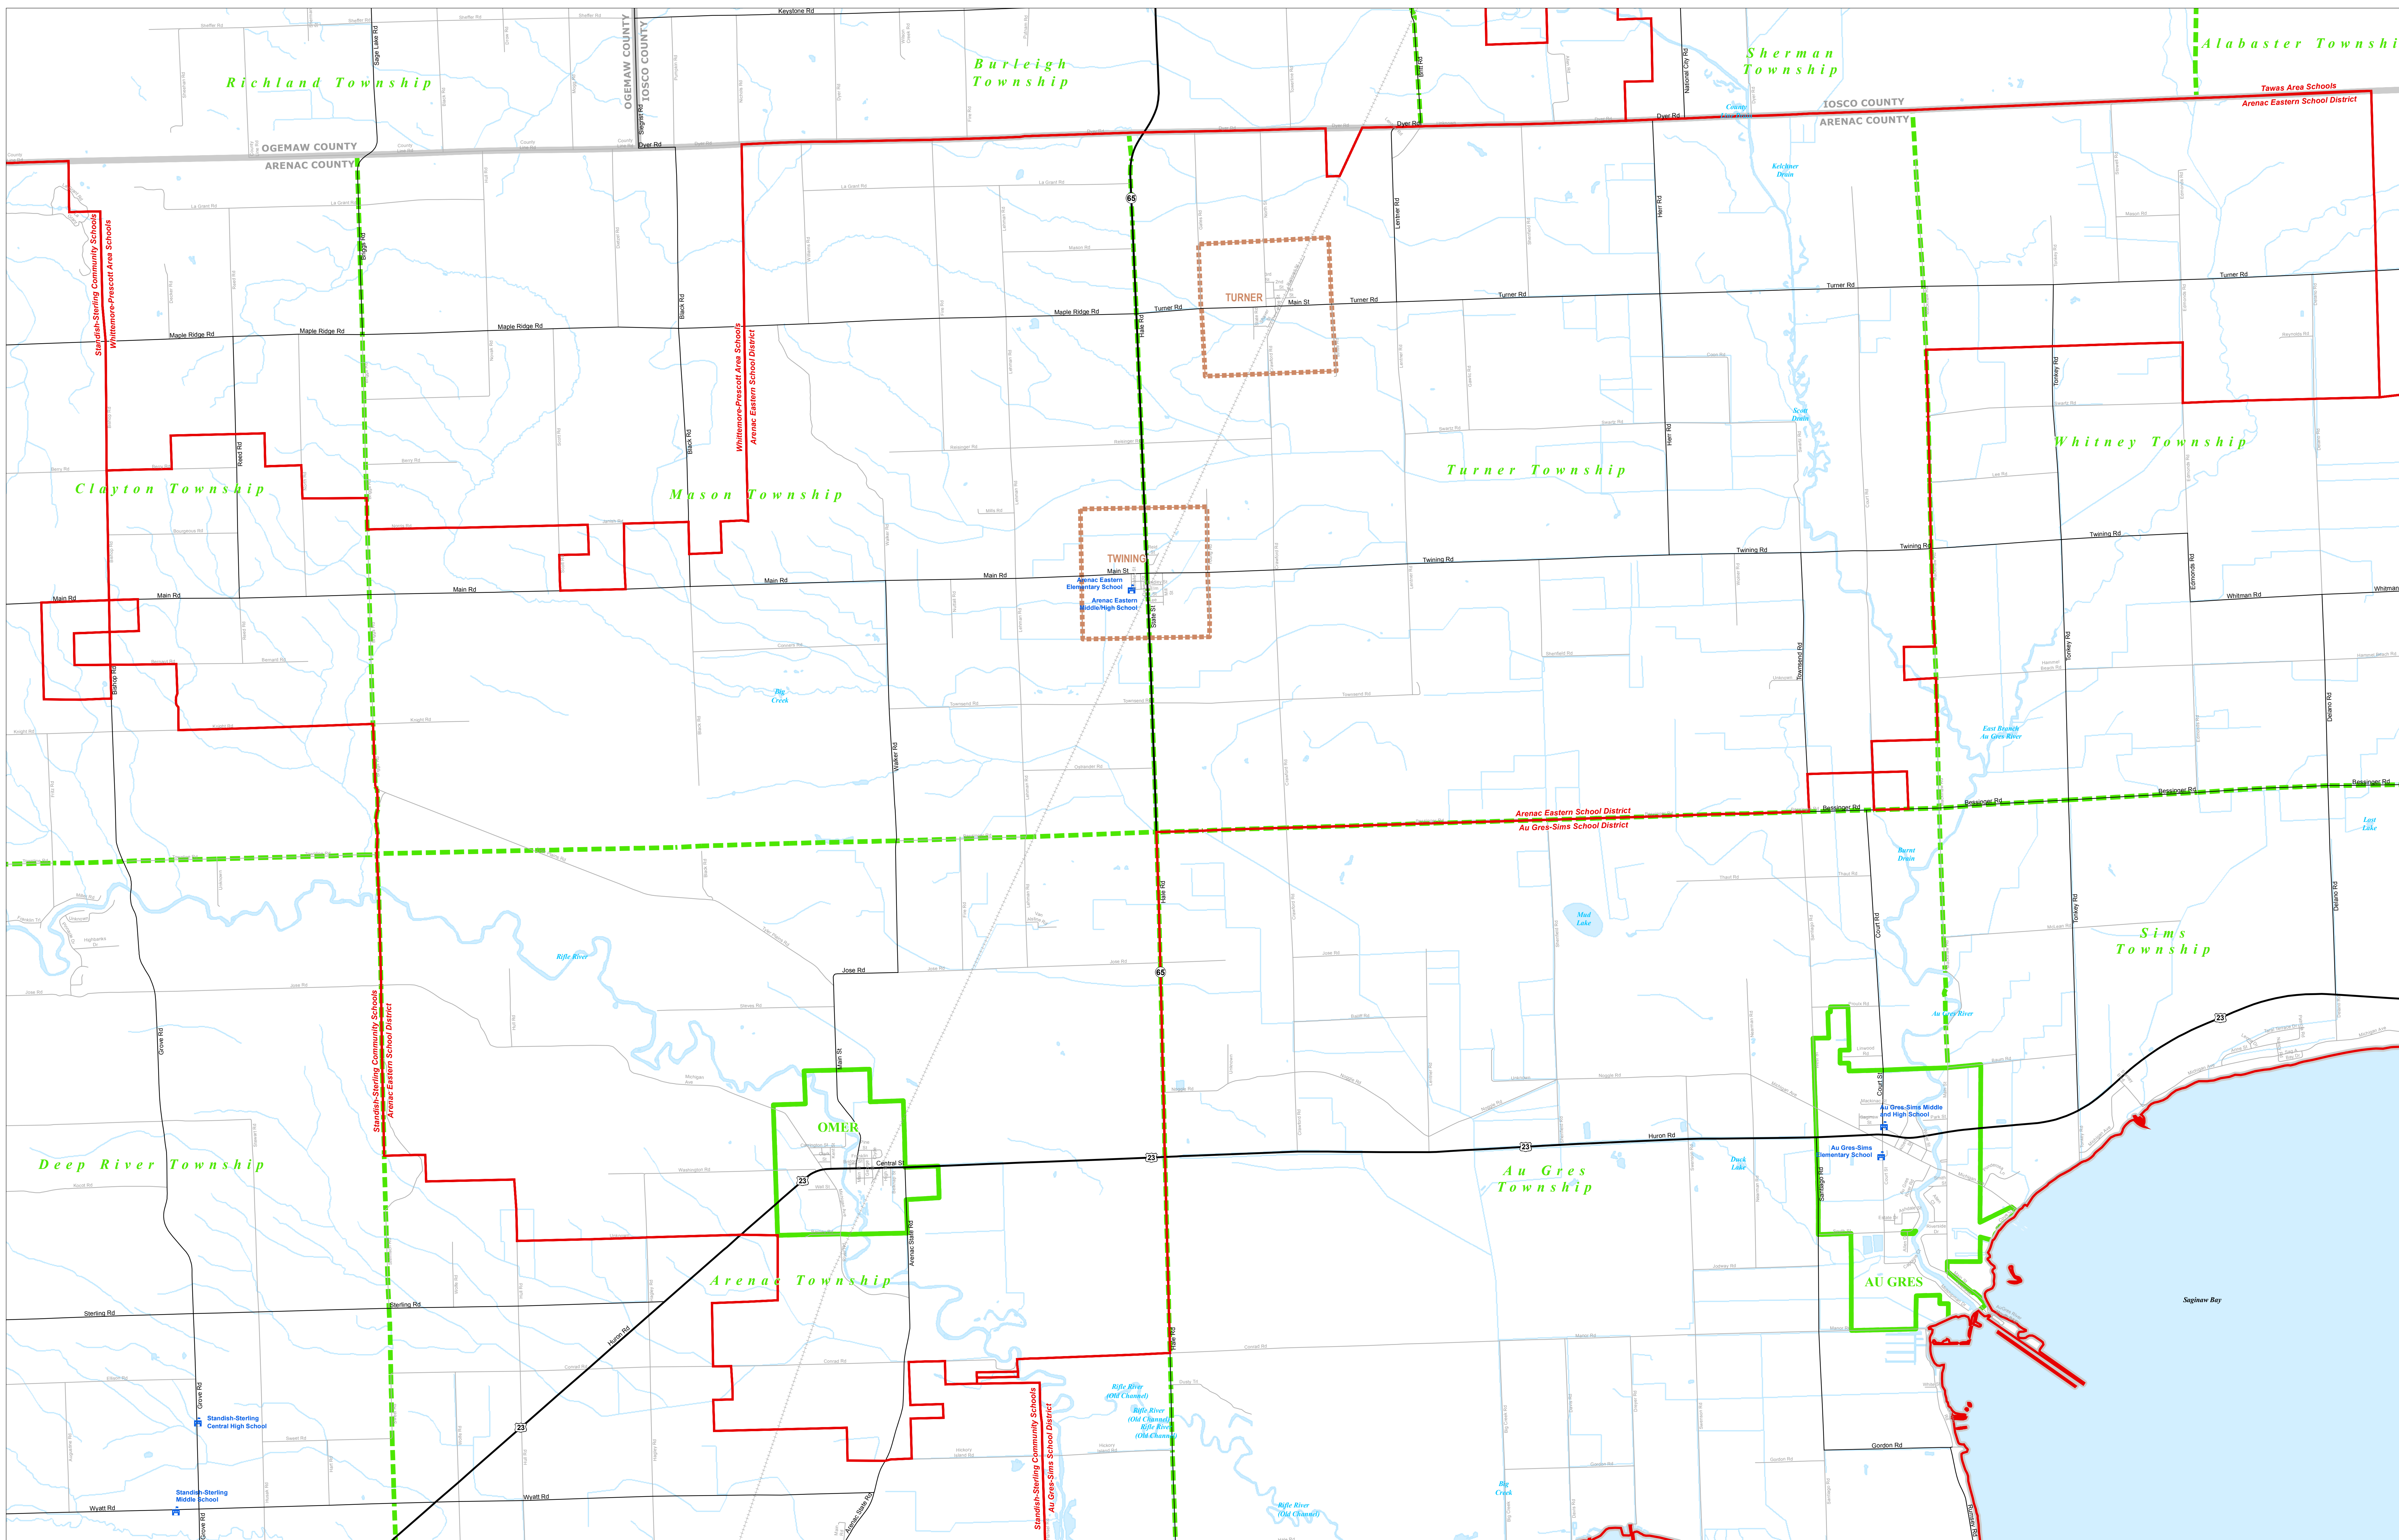

Arenac Eastern School District

Bay-Arenac ISD

0 0.5 1 1.5 2 Miles

Legend

- SCHOOL
- SCHOOL DISTRICT
- COUNTY
- CITY
- VILLAGE
- TOWNSHIP
- FREEWAY
- HIGHWAY
- PRIMARY ROAD
- LOCAL ROAD
- RAILROAD
- LAKE or POND
- RIVER, STREAM, or DRAIN