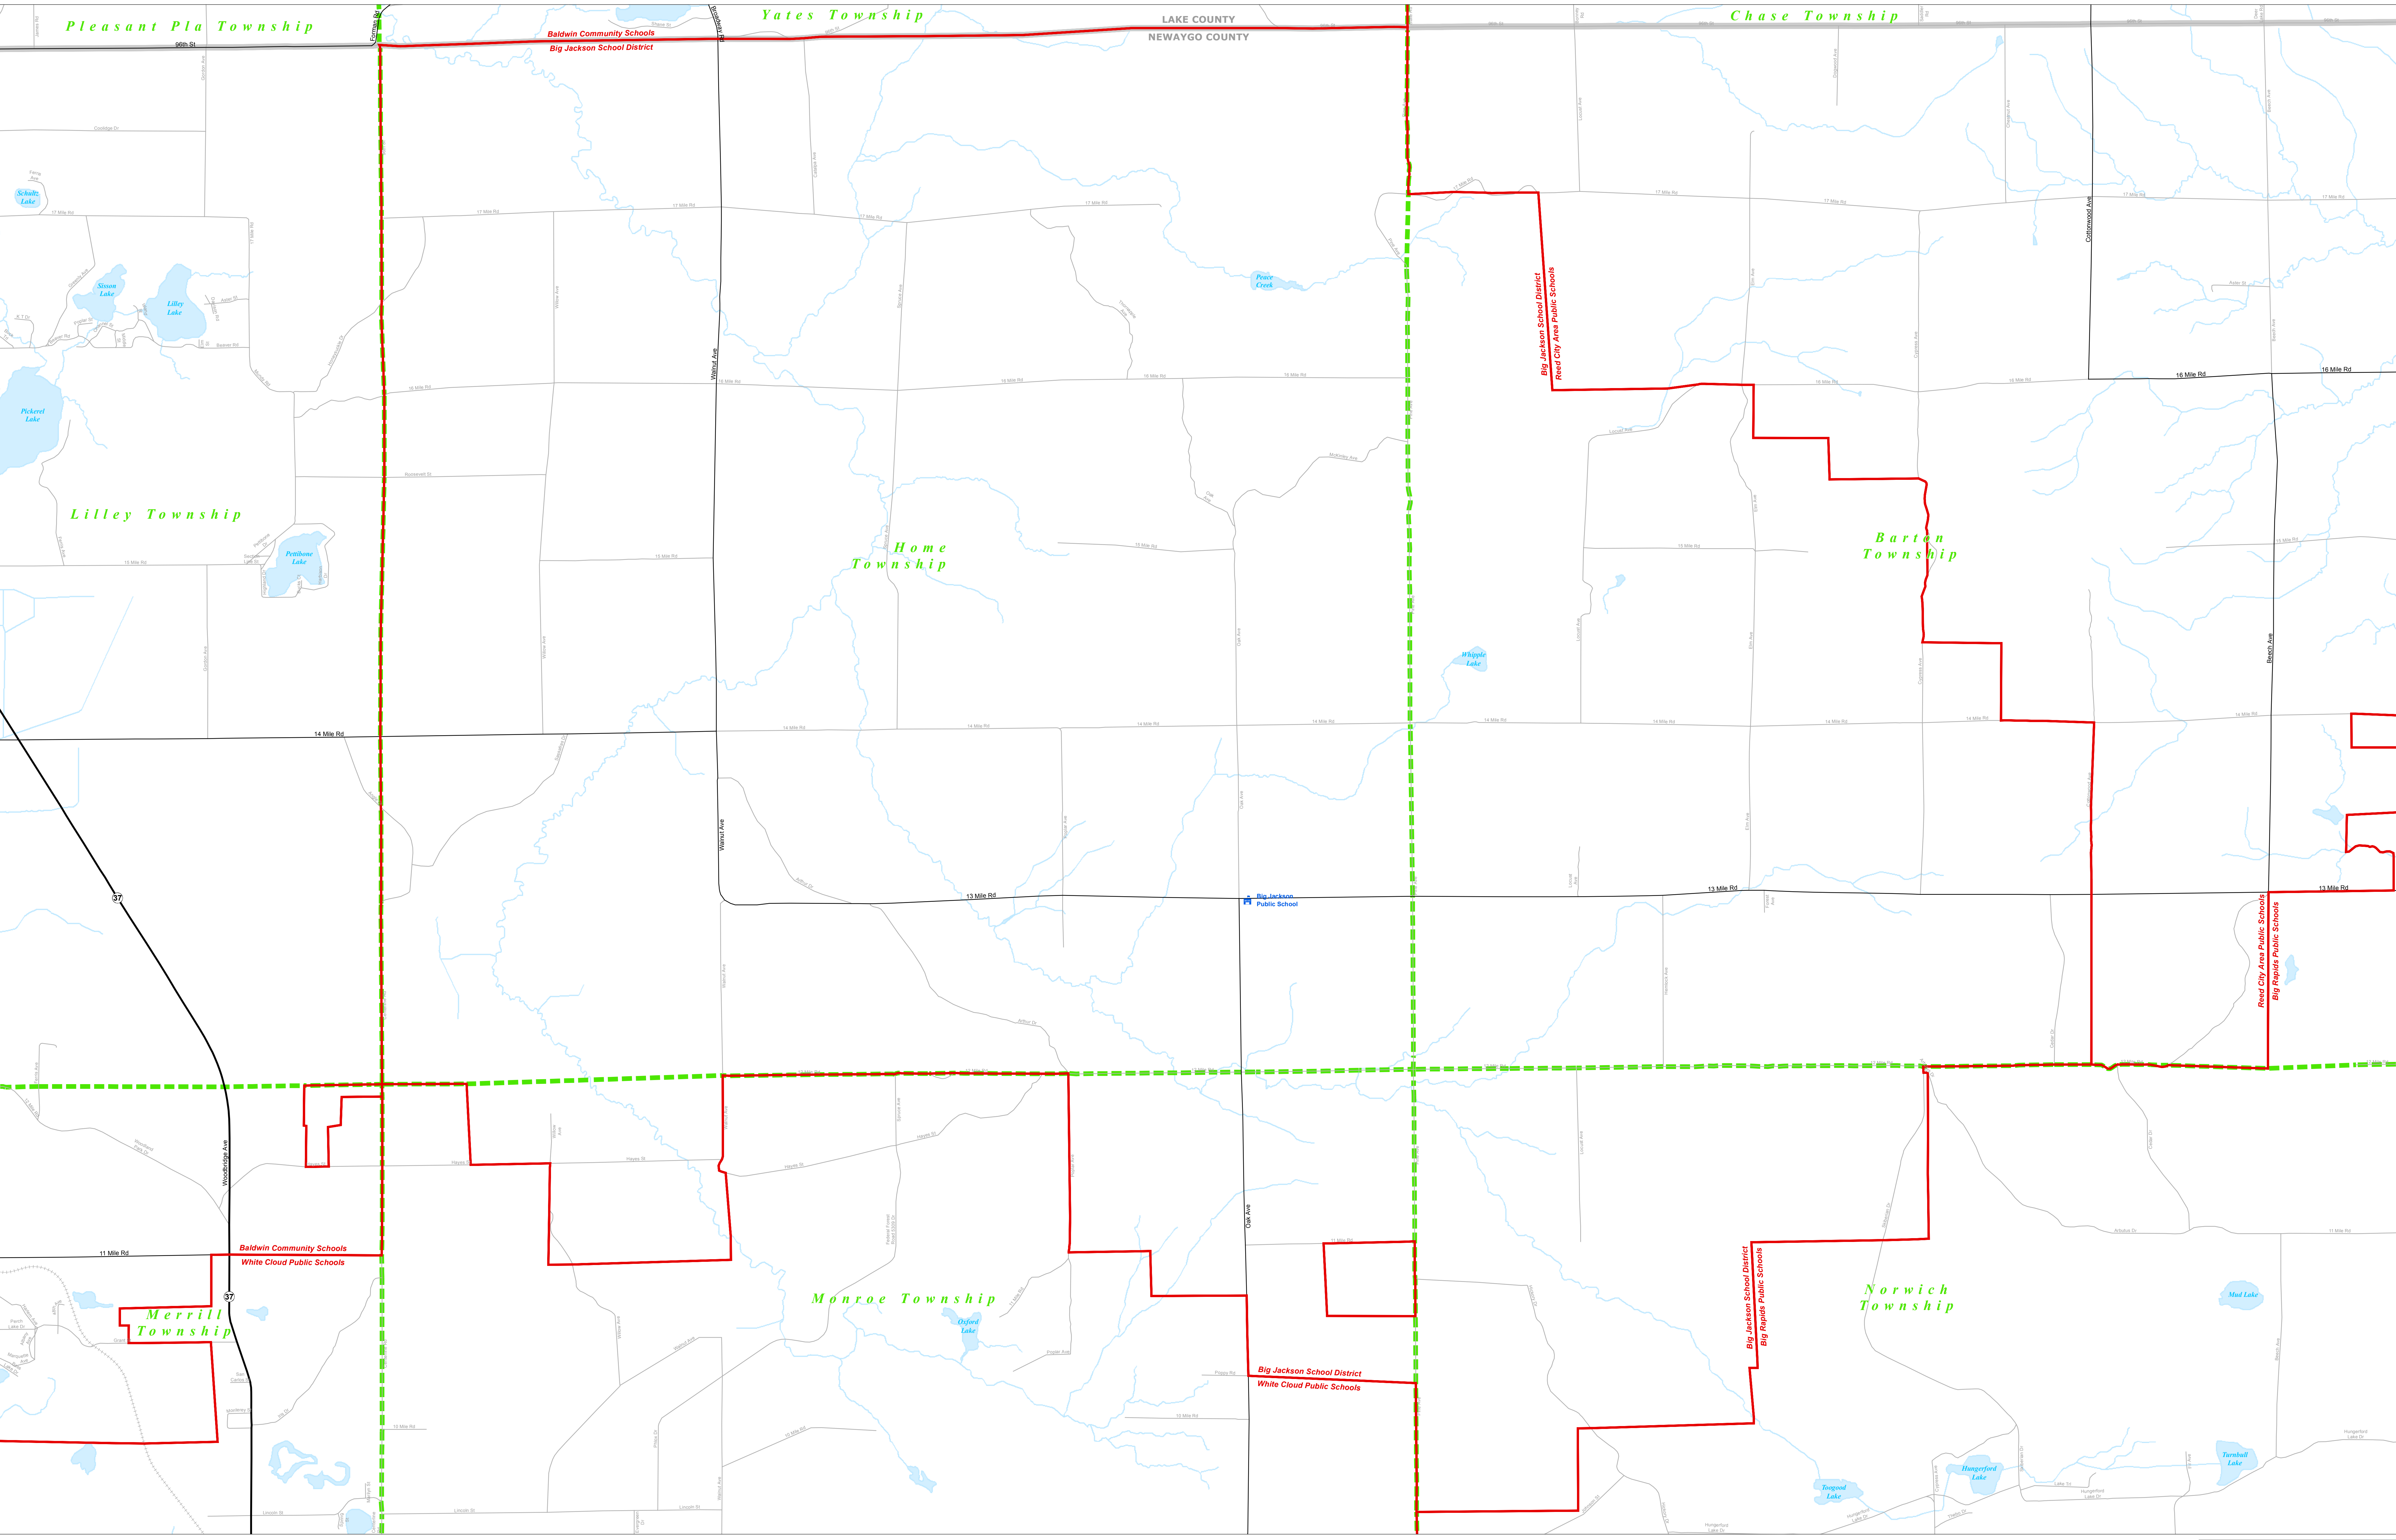

Big Jackson School District

Newaygo County ISD - ESC

Legend

	SCHOOL		FREEWAY
	SCHOOL DISTRICT		HIGHWAY
	COUNTY		PRIMARY ROAD
	CITY		LOCAL ROAD
	VILLAGE		RAILROAD
	TOWNSHIP		LAKE or POND
			RIVER, STREAM, or DRAIN