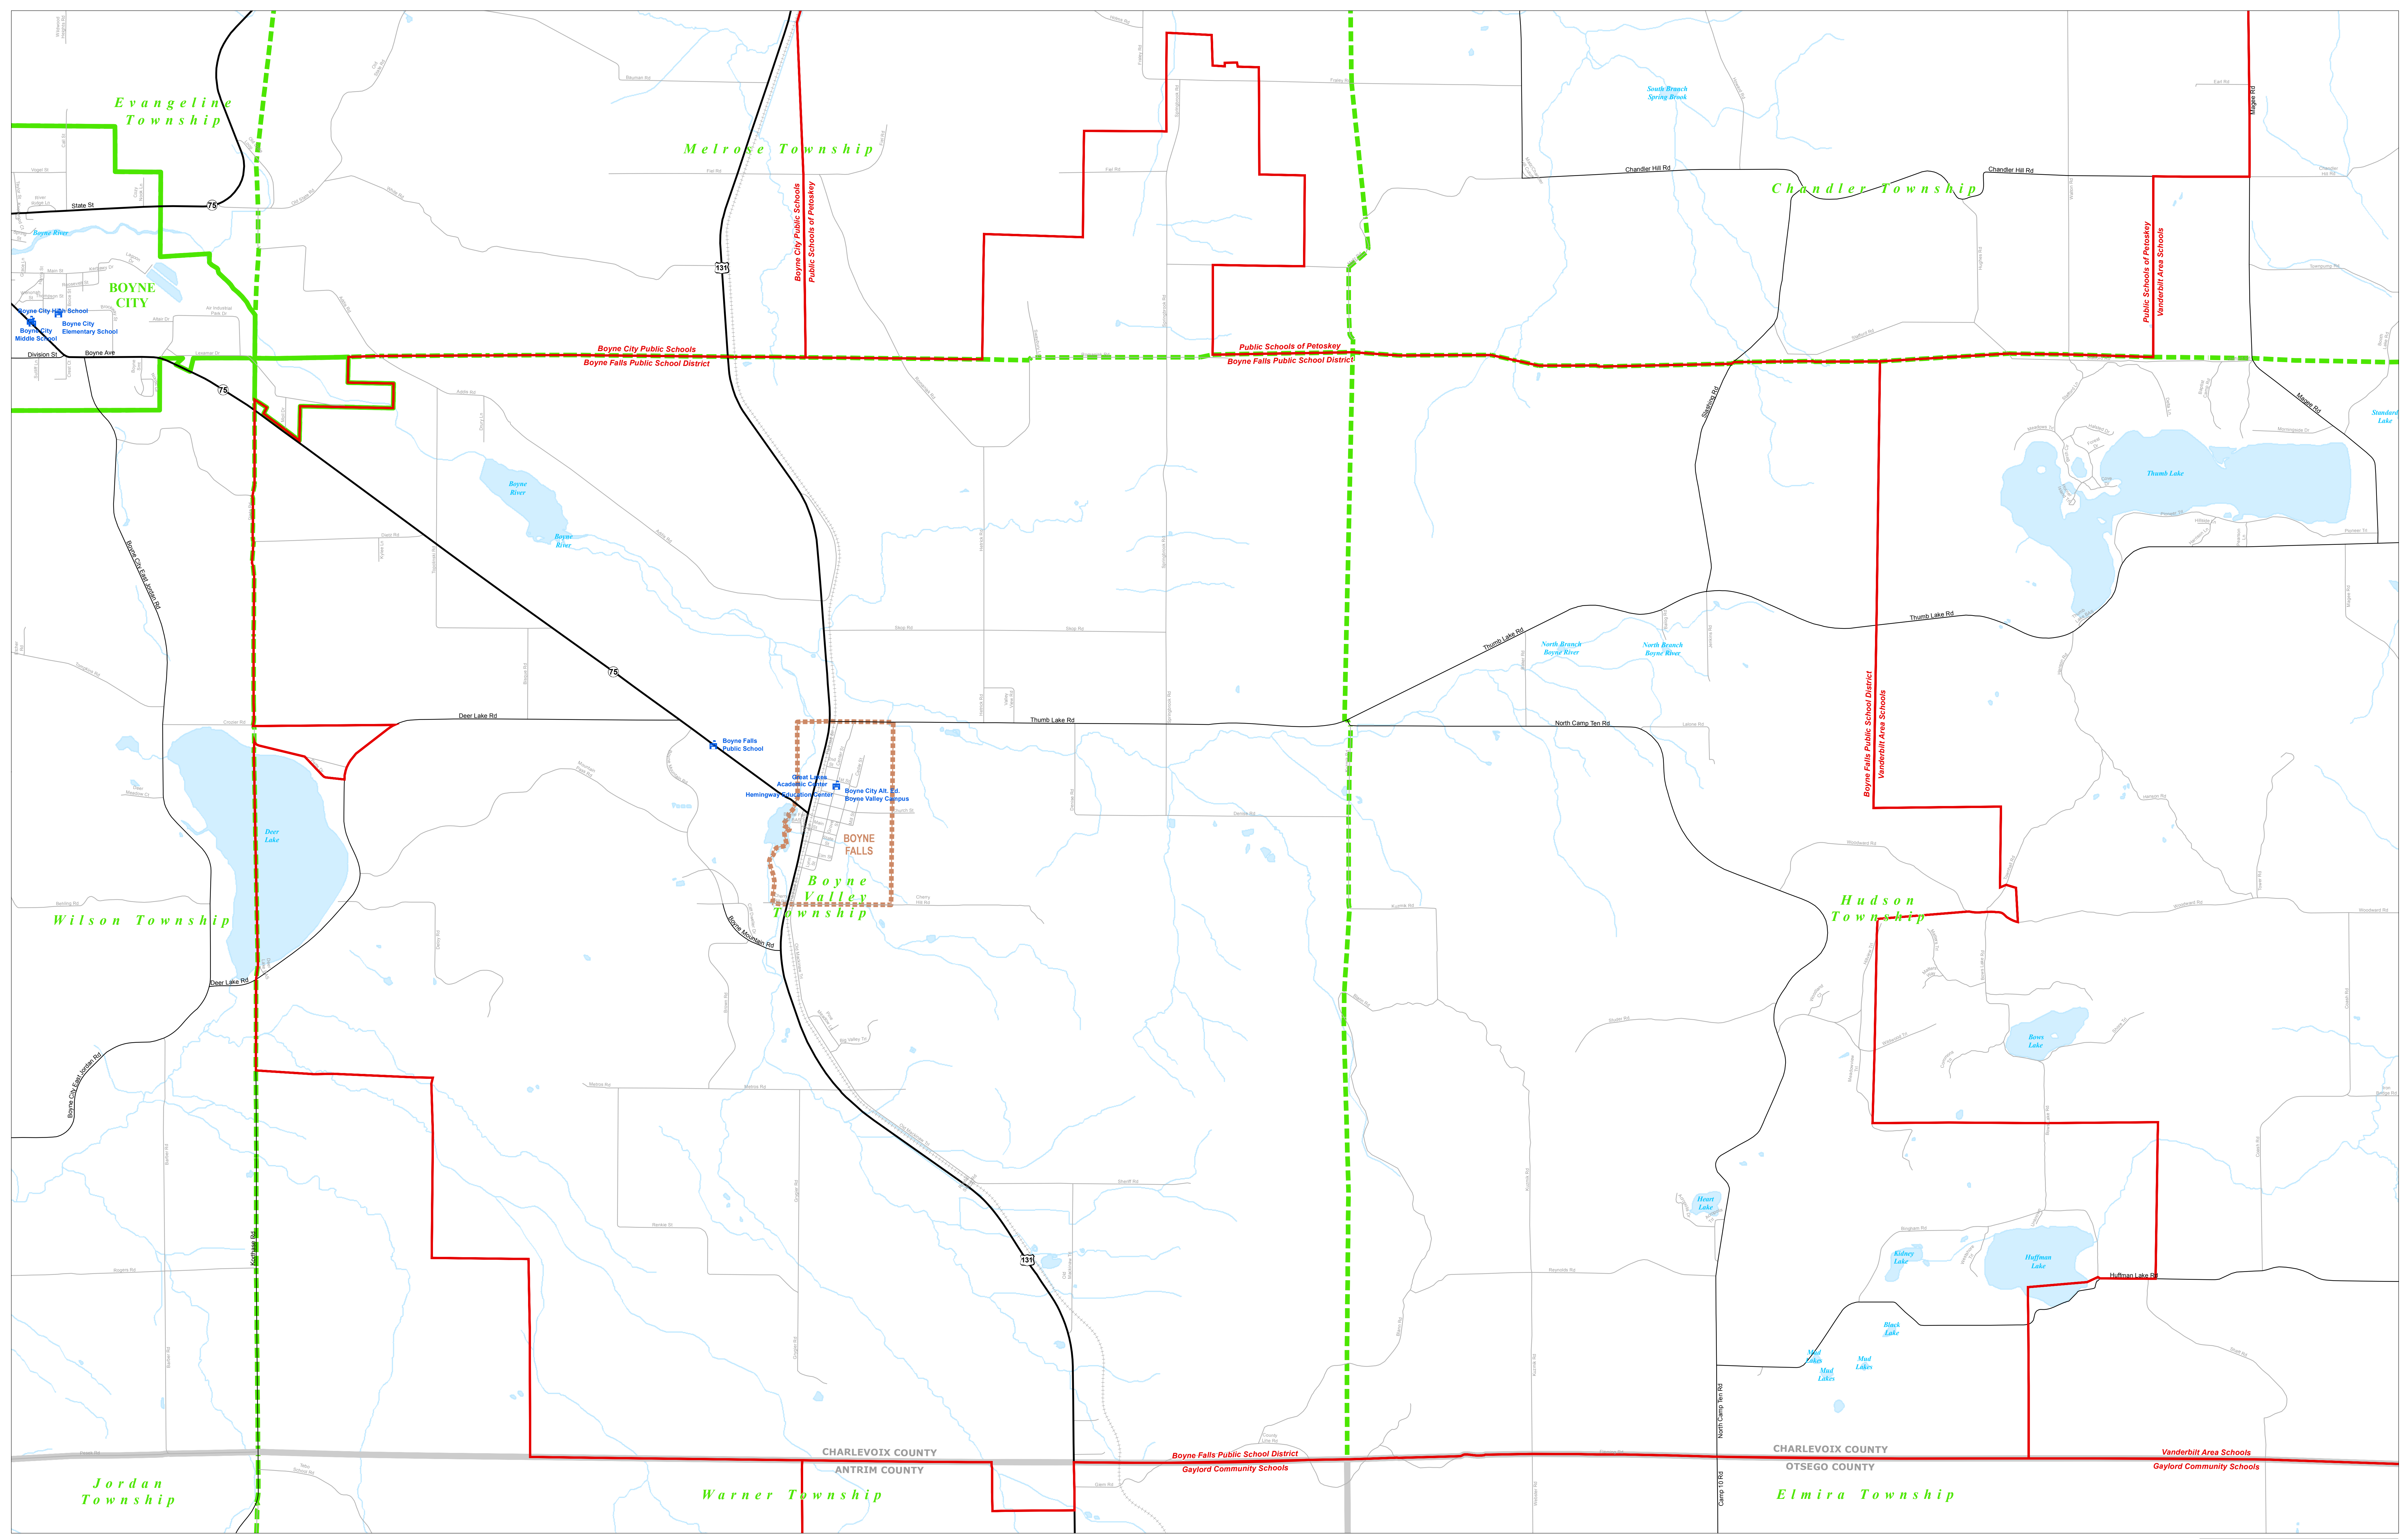

Boyer Falls Public School District

Charlevoix-Emmet ISD

Legend

	SCHOOL		FREEWAY
	SCHOOL DISTRICT		HIGHWAY
	COUNTY		PRIMARY ROAD
	CITY		LOCAL ROAD
	VILLAGE		RAILROAD
	TOWNSHIP		LAKE or POND
			RIVER, STREAM, or DRAIN