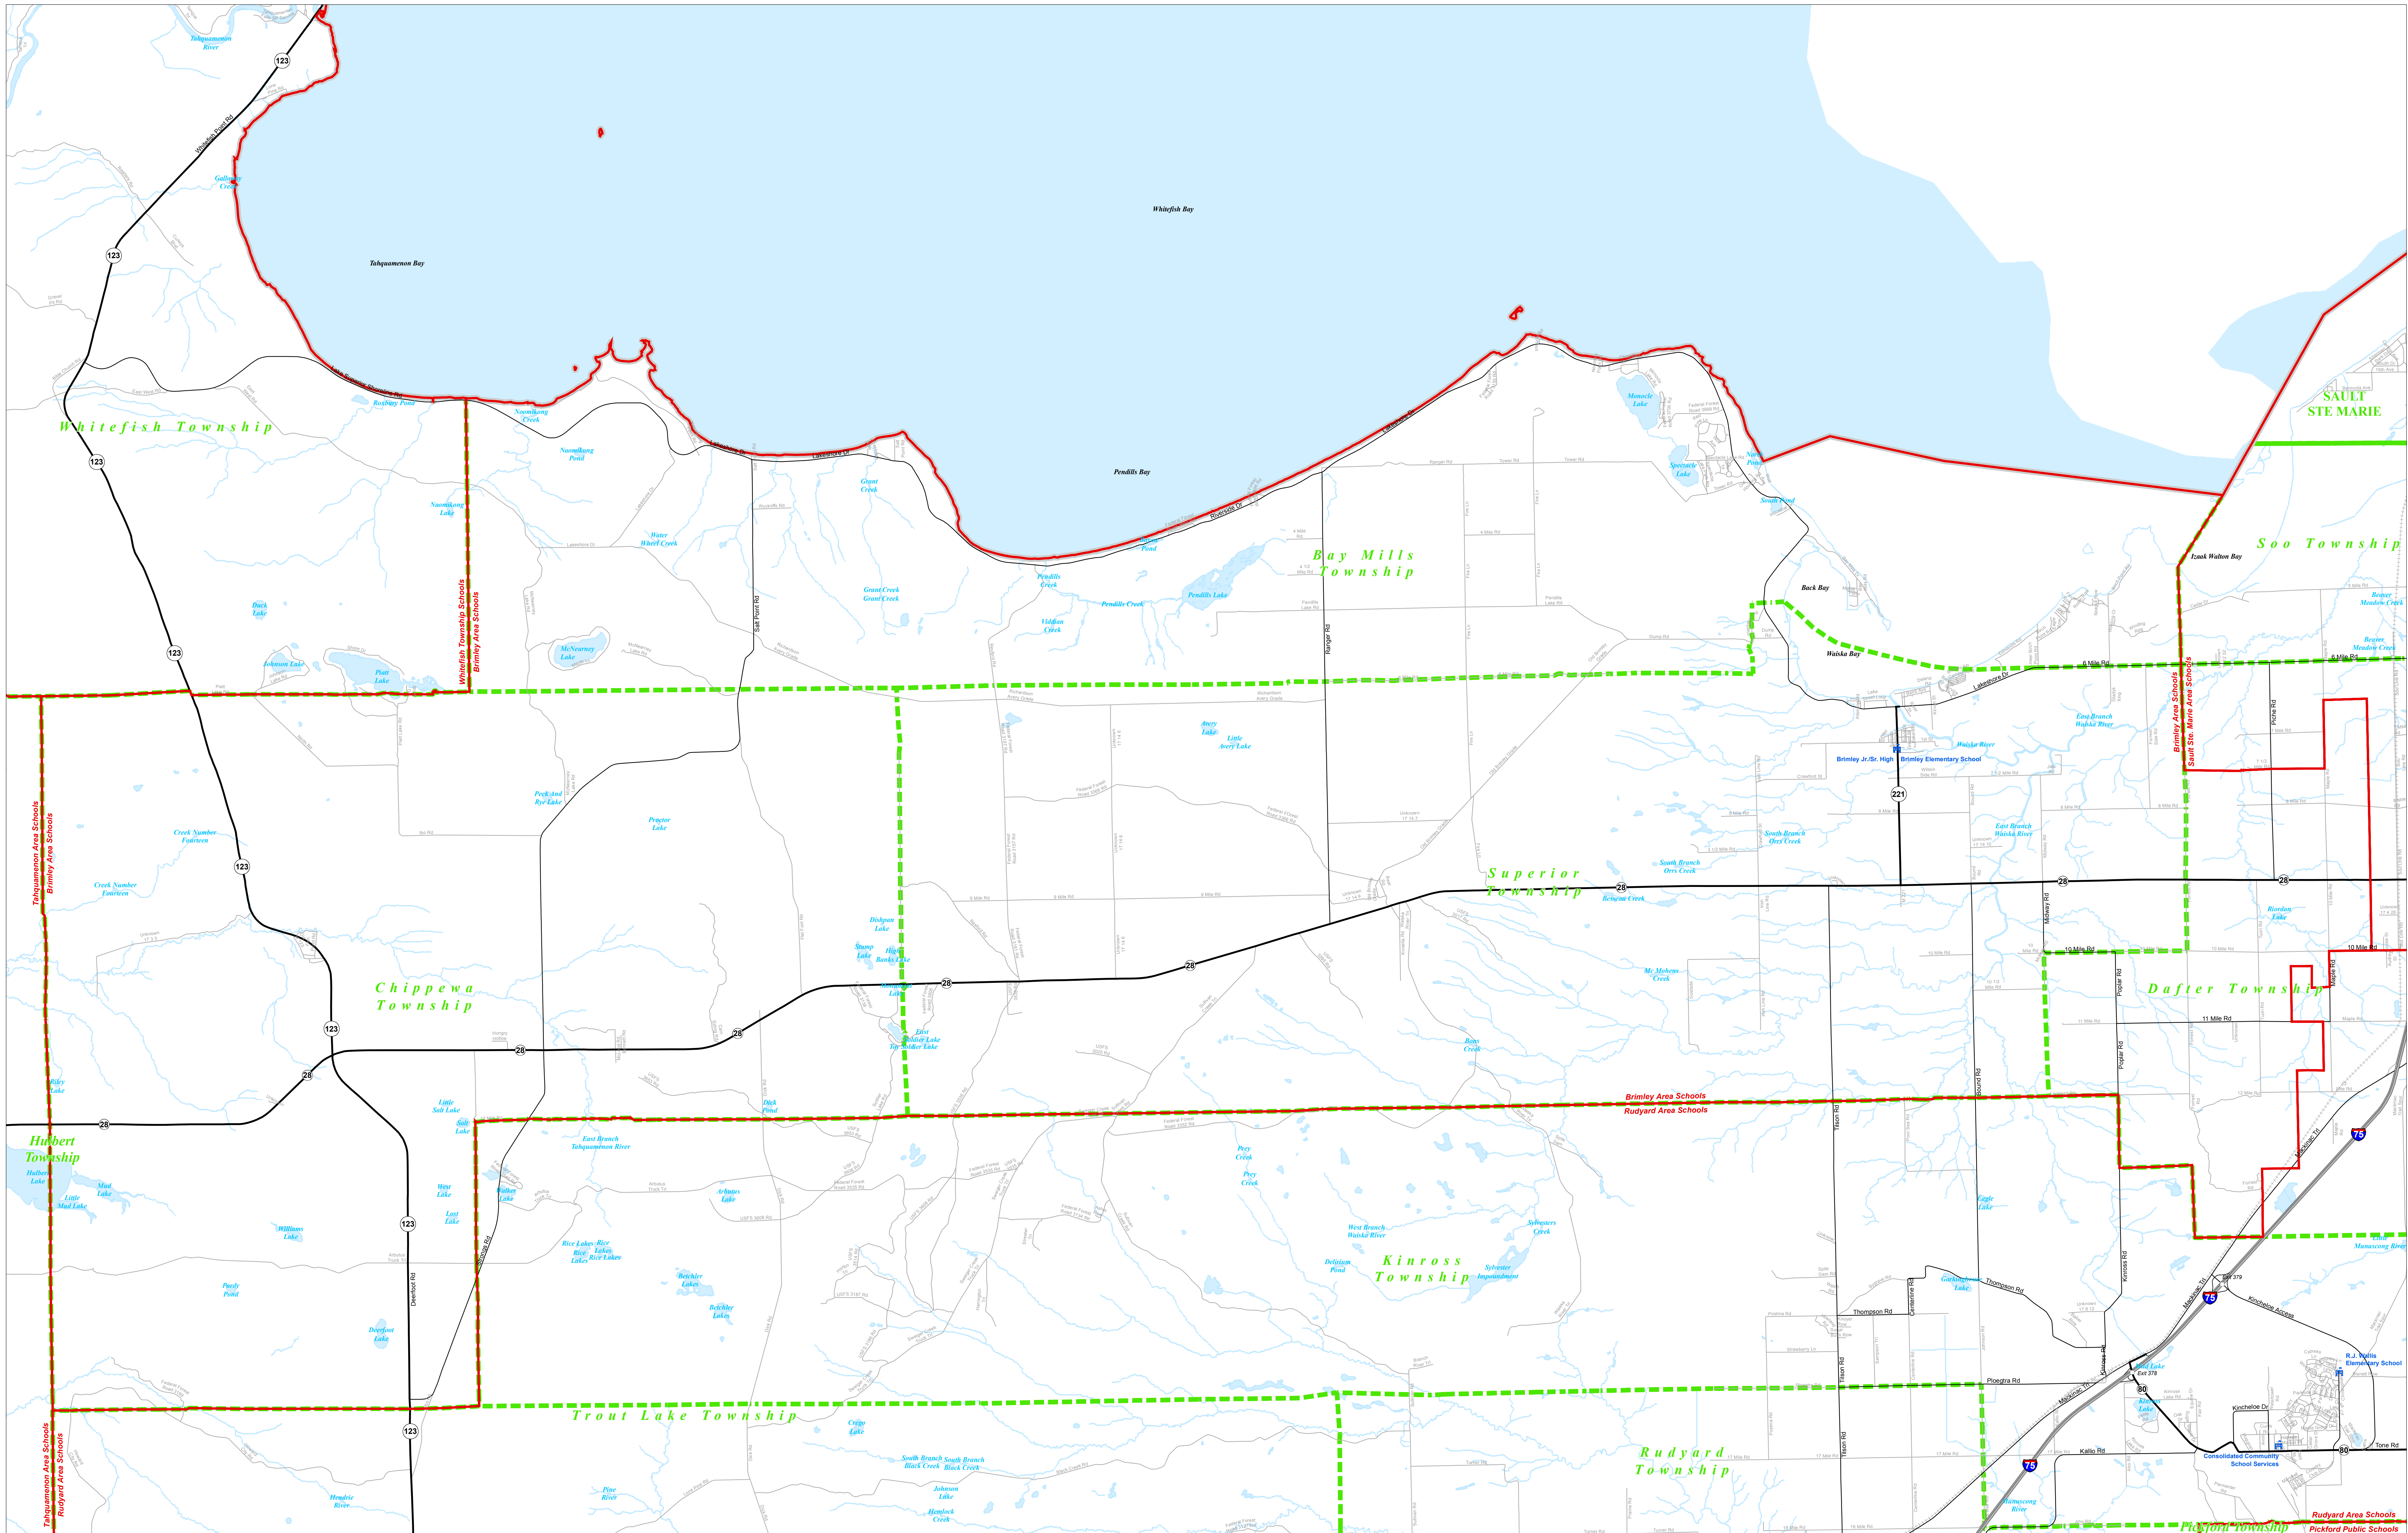

Brimley Area Schools

Eastern Upper Peninsula ISD

Legend

	SCHOOL		FREEWAY
	SCHOOL DISTRICT		HIGHWAY
	COUNTY		PRIMARY ROAD
	CITY		LOCAL ROAD
	VILLAGE		RAILROAD
	TOWNSHIP		LAKE or POND
			RIVER, STREAM, or DRAIN