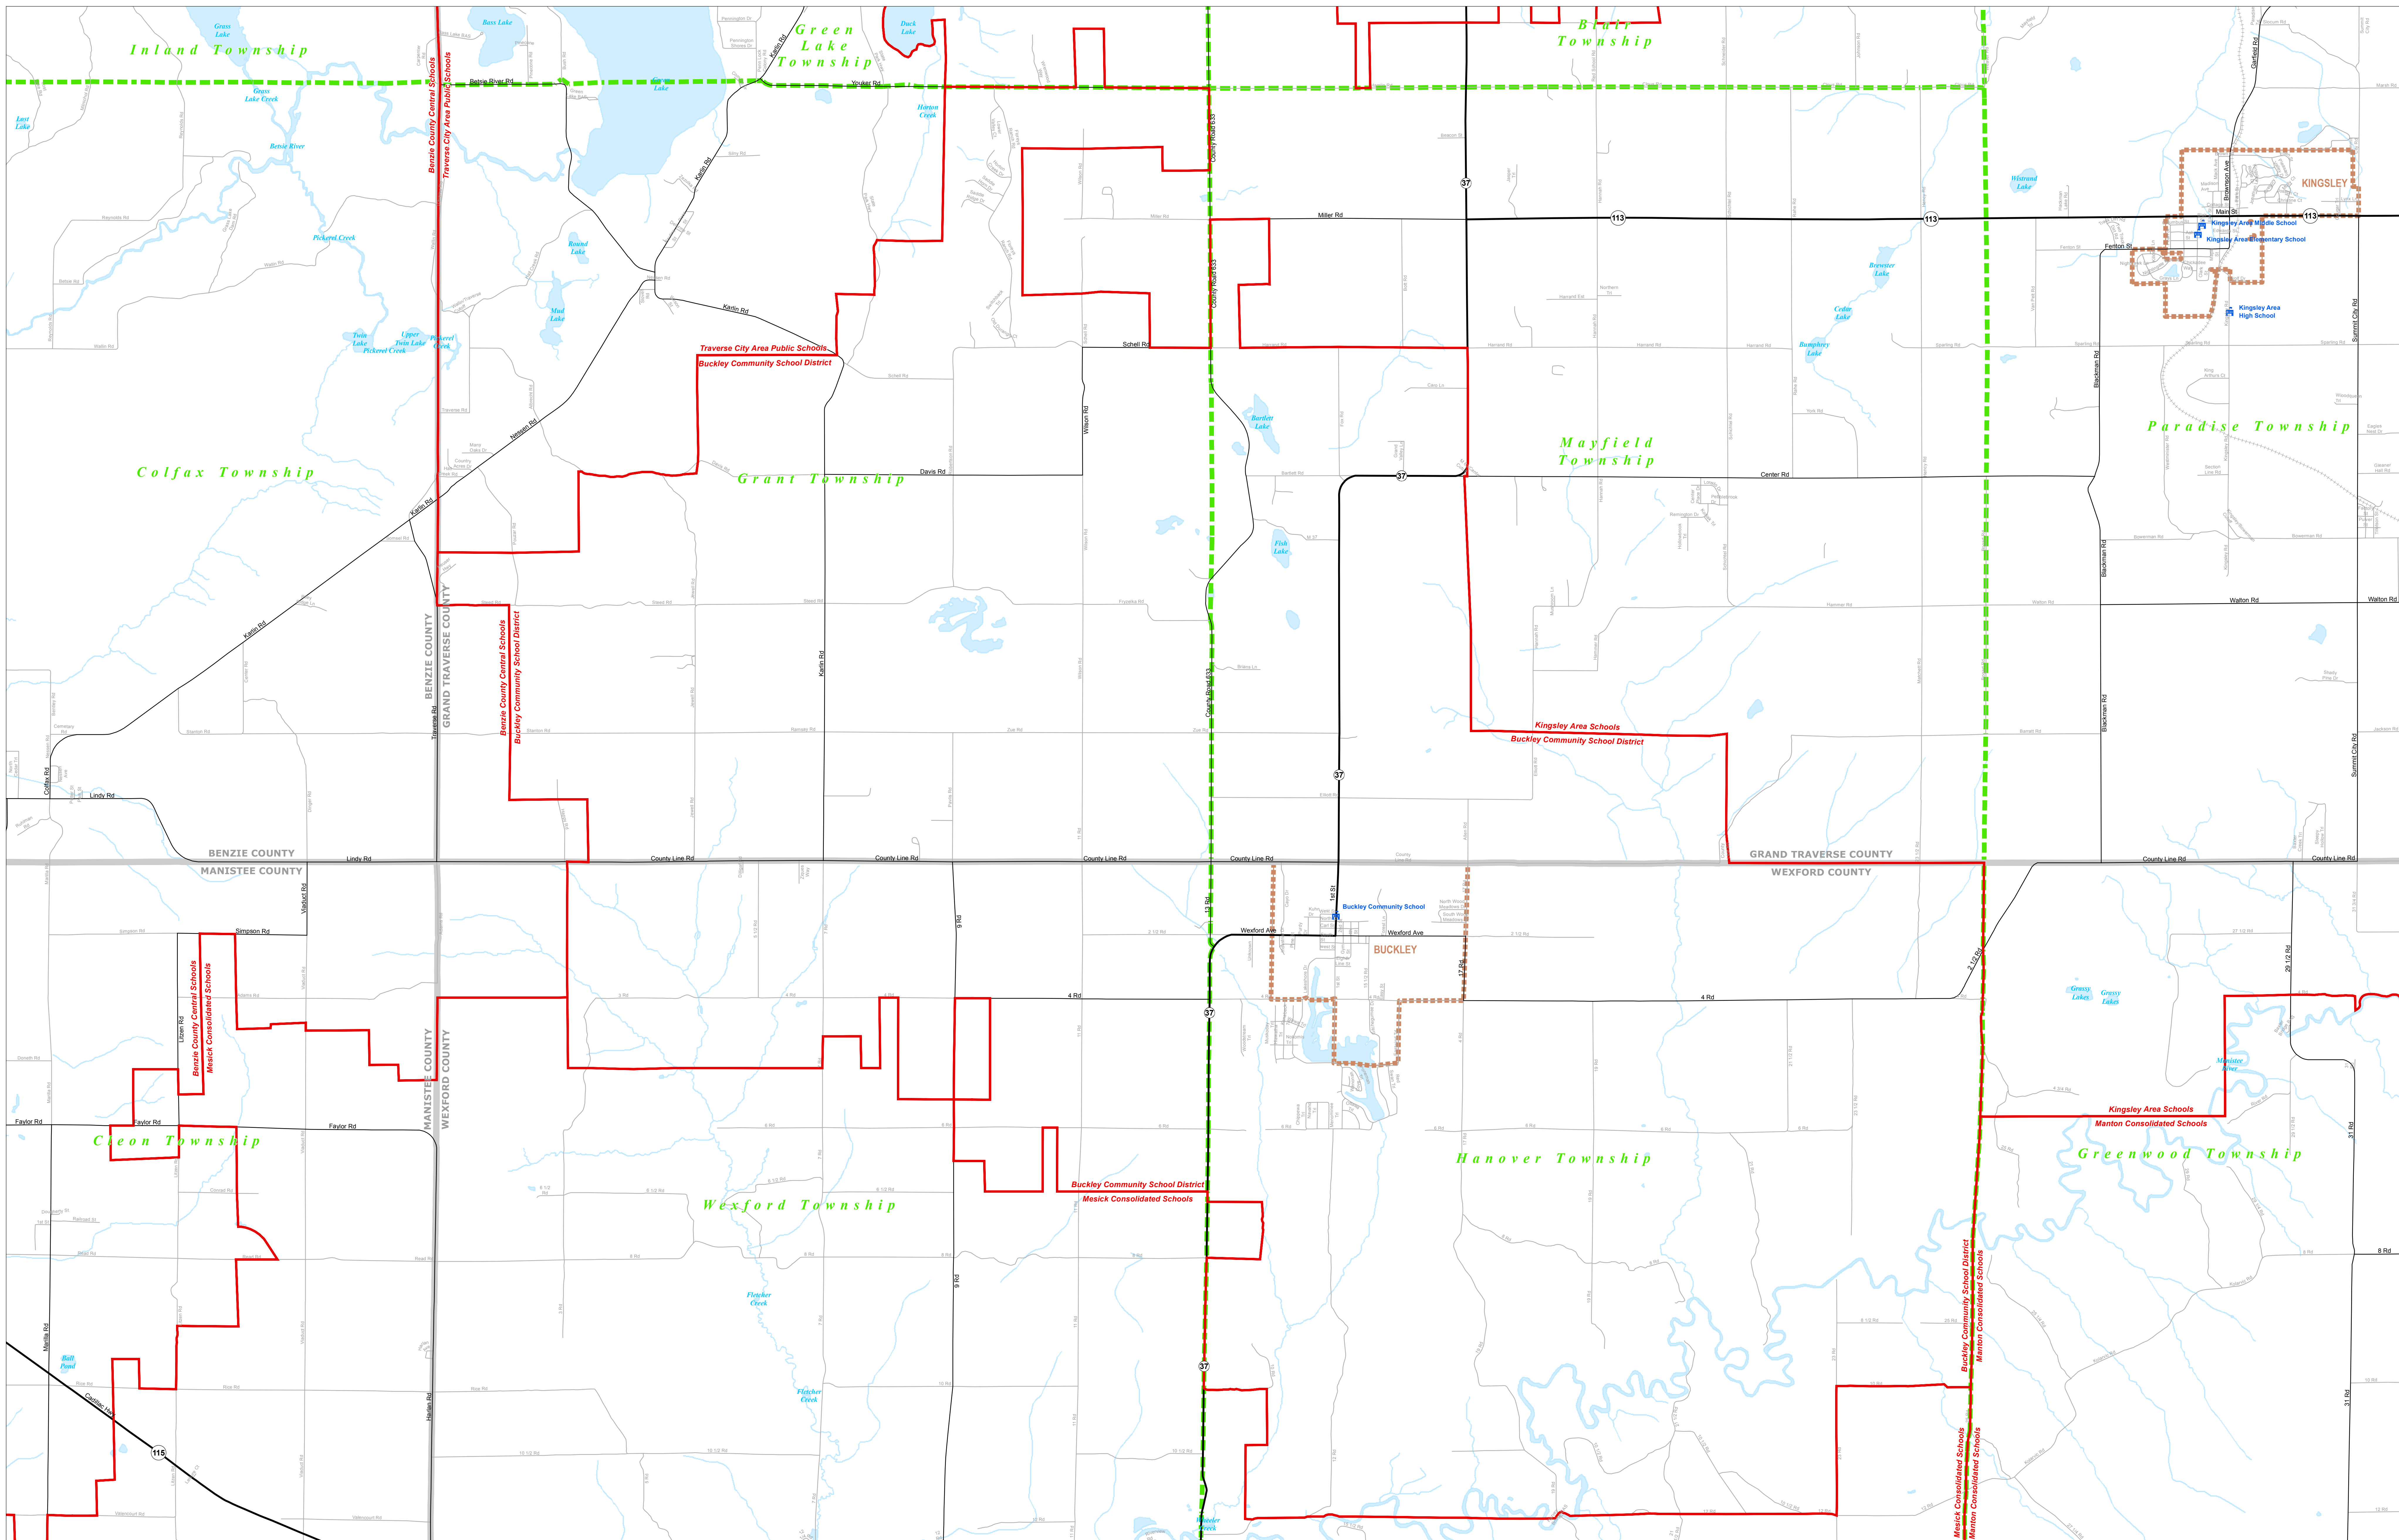

Buckley Community School District

Traverse Bay Area ISD

Legend

- SCHOOL
- SCHOOL DISTRICT
- COUNTY
- CITY
- VILLAGE
- TOWNSHIP
- FREEWAY
- HIGHWAY
- PRIMARY ROAD
- LOCAL ROAD
- RAILROAD
- LAKE or POND
- RIVER, STREAM, or DRAIN