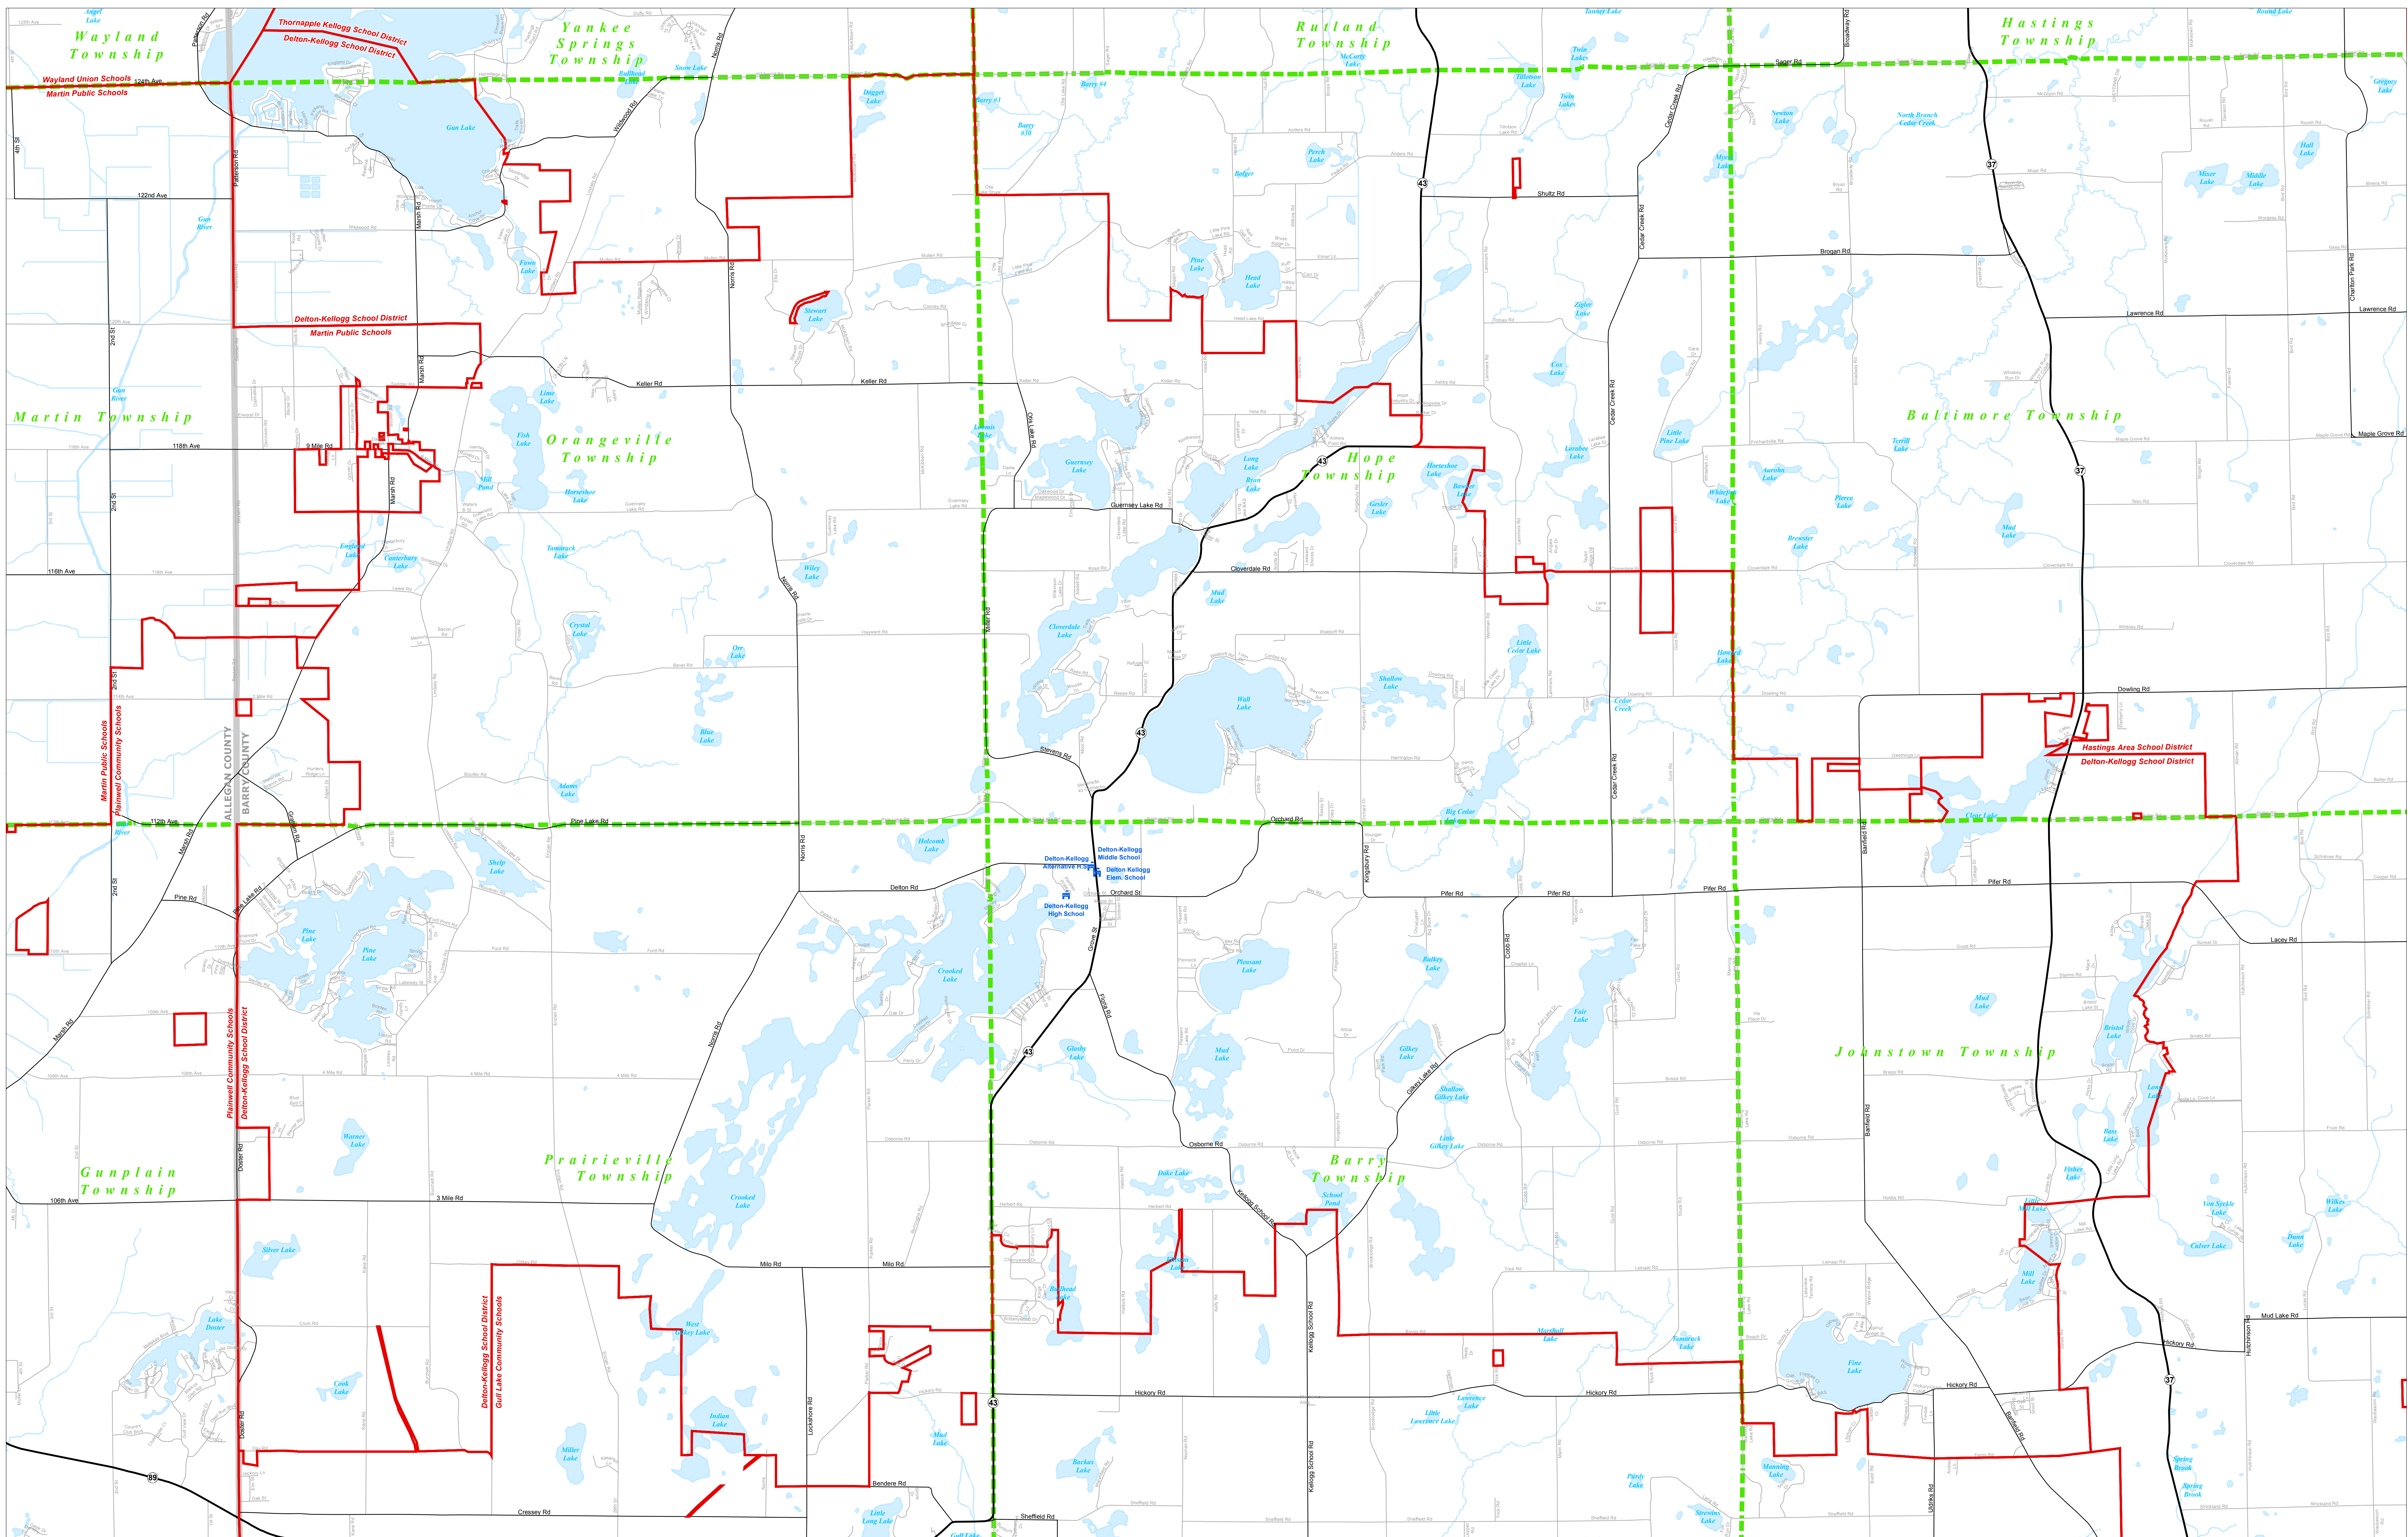

Delton-Kellogg School District Barry ISD

Legend

- SCHOOL
- SCHOOL DISTRICT
- COUNTY
- VILLAGE
- TOWNSHIP
- FREEWAY
- HIGHWAY
- PRIMARY ROAD
- LOCAL ROAD
- RAILROAD
- LAKE or POND
- RIVER, STREAM, or DRAIN