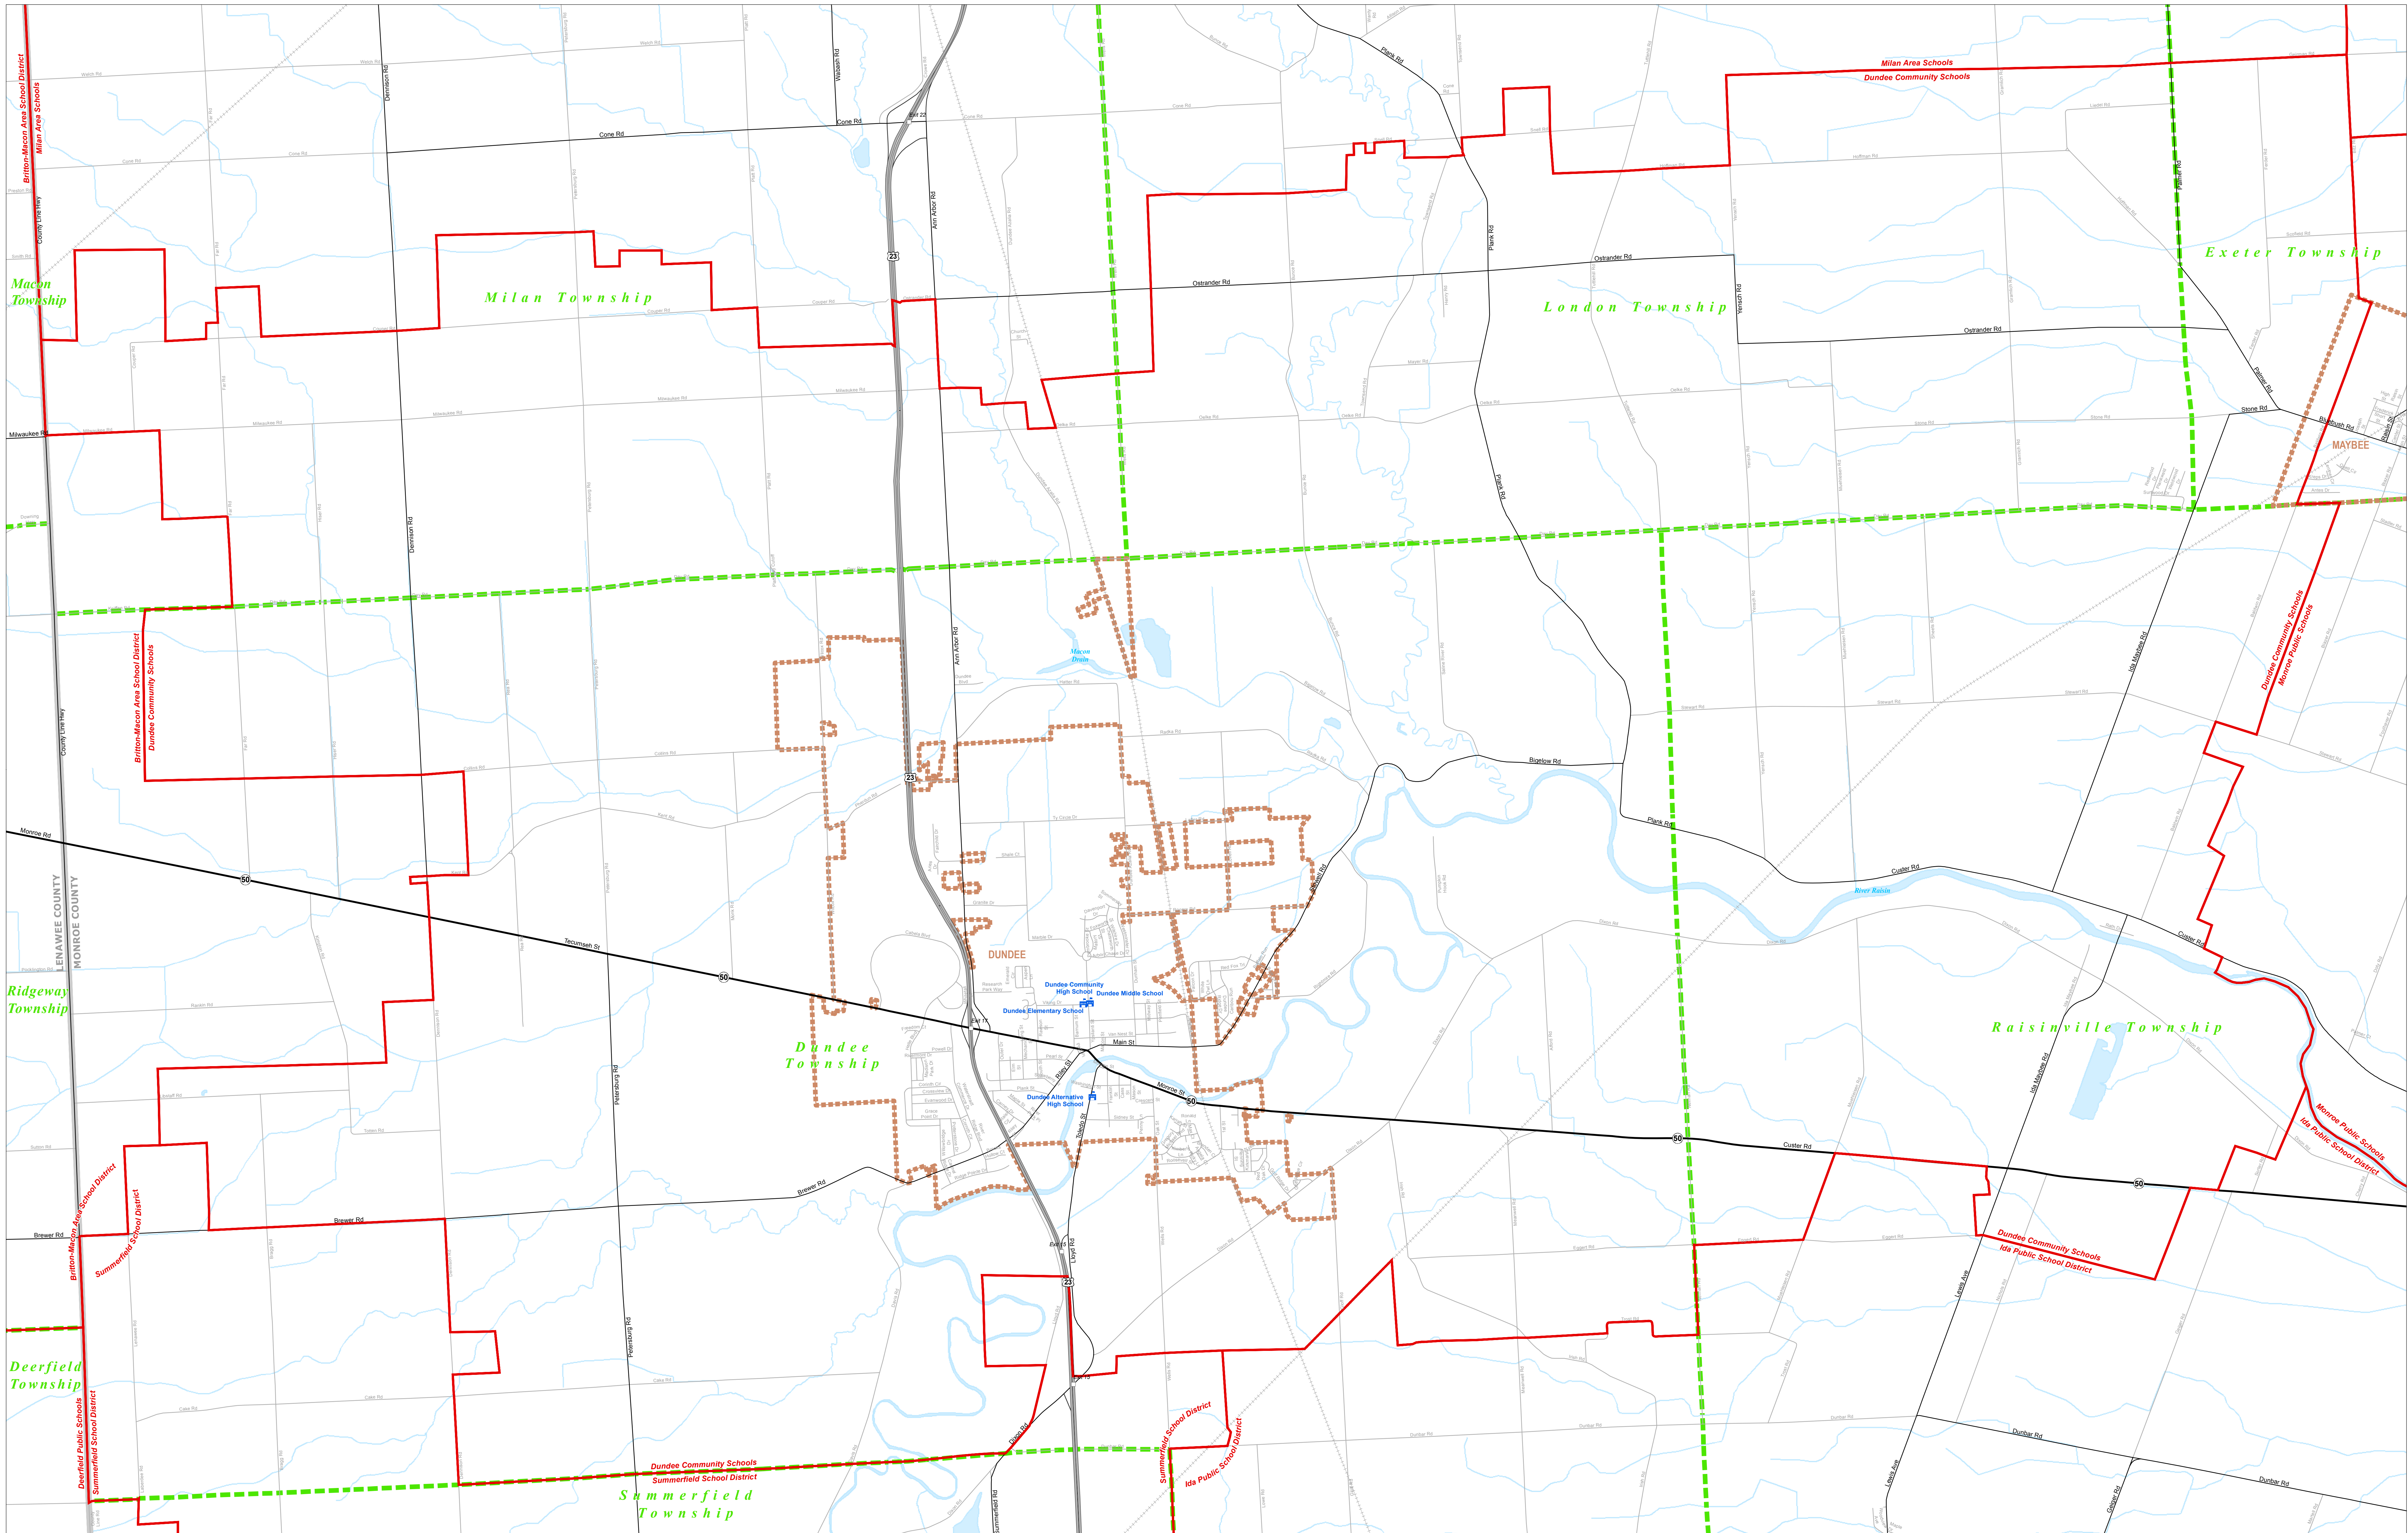

Dundee Community Schools Monroe ISD

Legend

SCHOOL	FREEWAY
SCHOOL DISTRICT	HIGHWAY
COUNTY	PRIMARY ROAD
CITY	LOCAL ROAD
VILLAGE	RAILROAD
TOWNSHIP	LAKE or POND
	RIVER, STREAM, or DRAIN