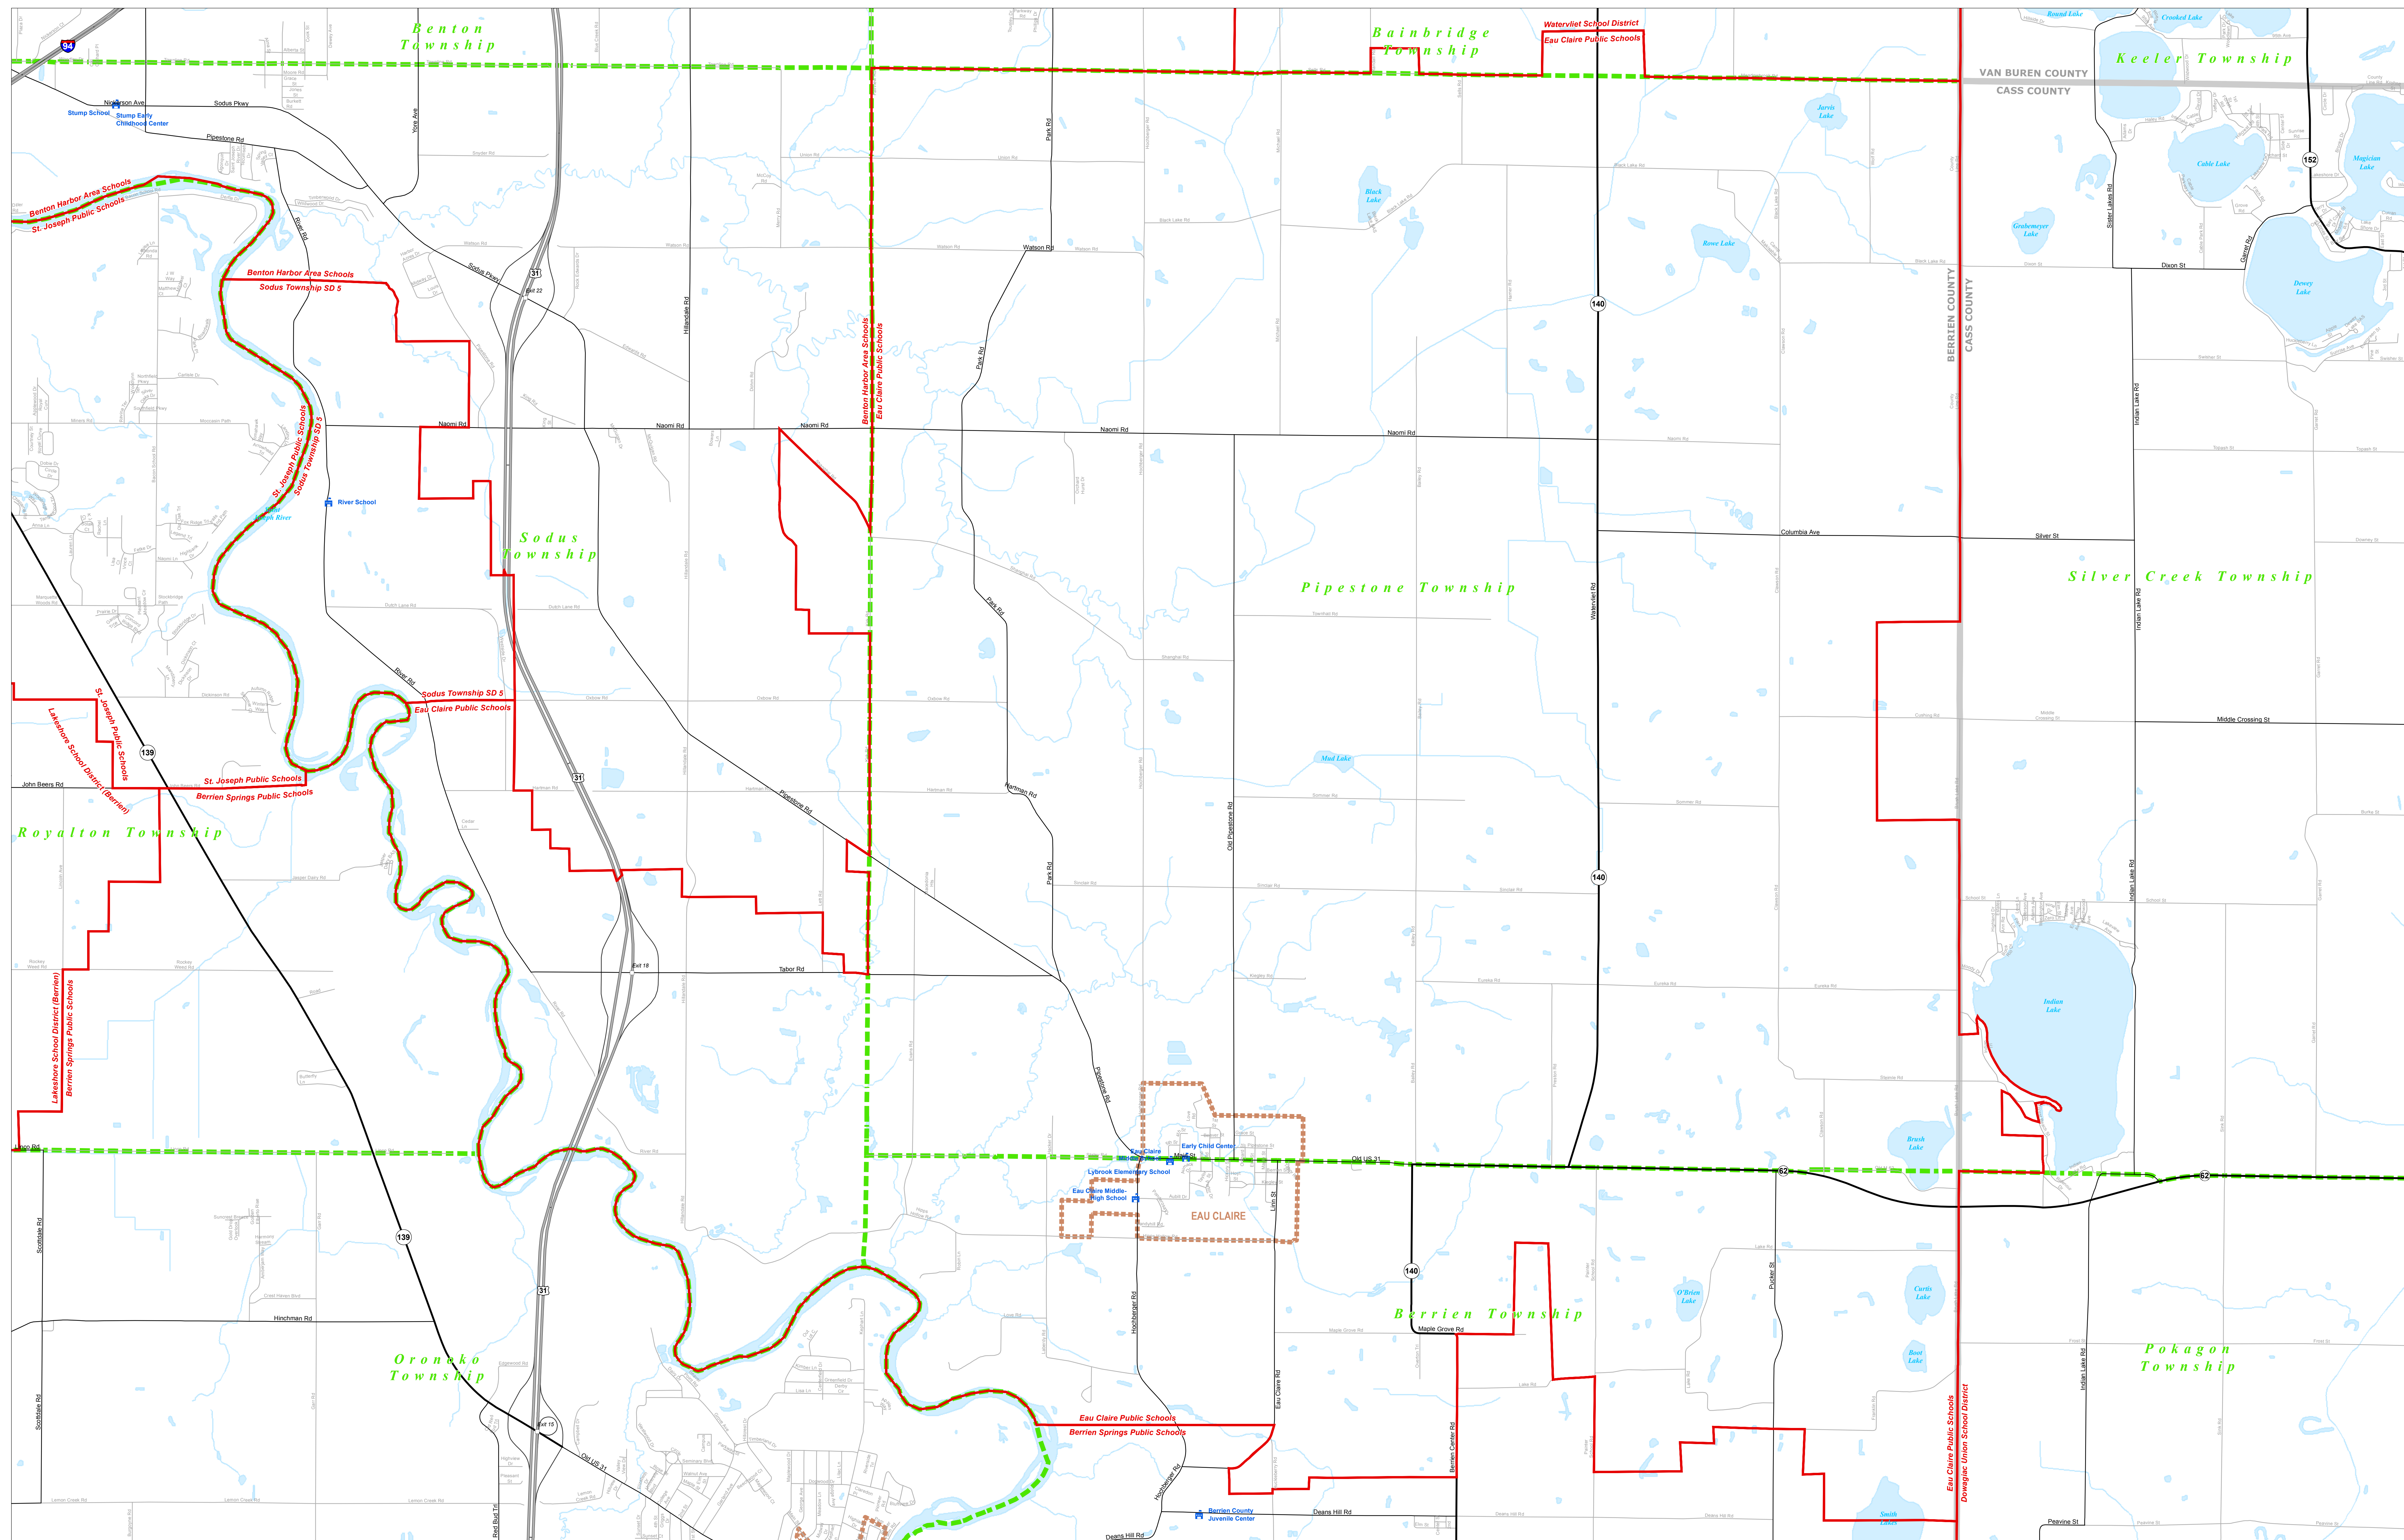

Eau Claire Public Schools

Berrien ISD

Legend

- SCHOOL
- SCHOOL DISTRICT
- COUNTY
- CITY
- VILLAGE
- TOWNSHIP
- FREEWAY
- HIGHWAY
- PRIMARY ROAD
- LOCAL ROAD
- RAILROAD
- LAKE or POND
- RIVER, STREAM, or DRAIN