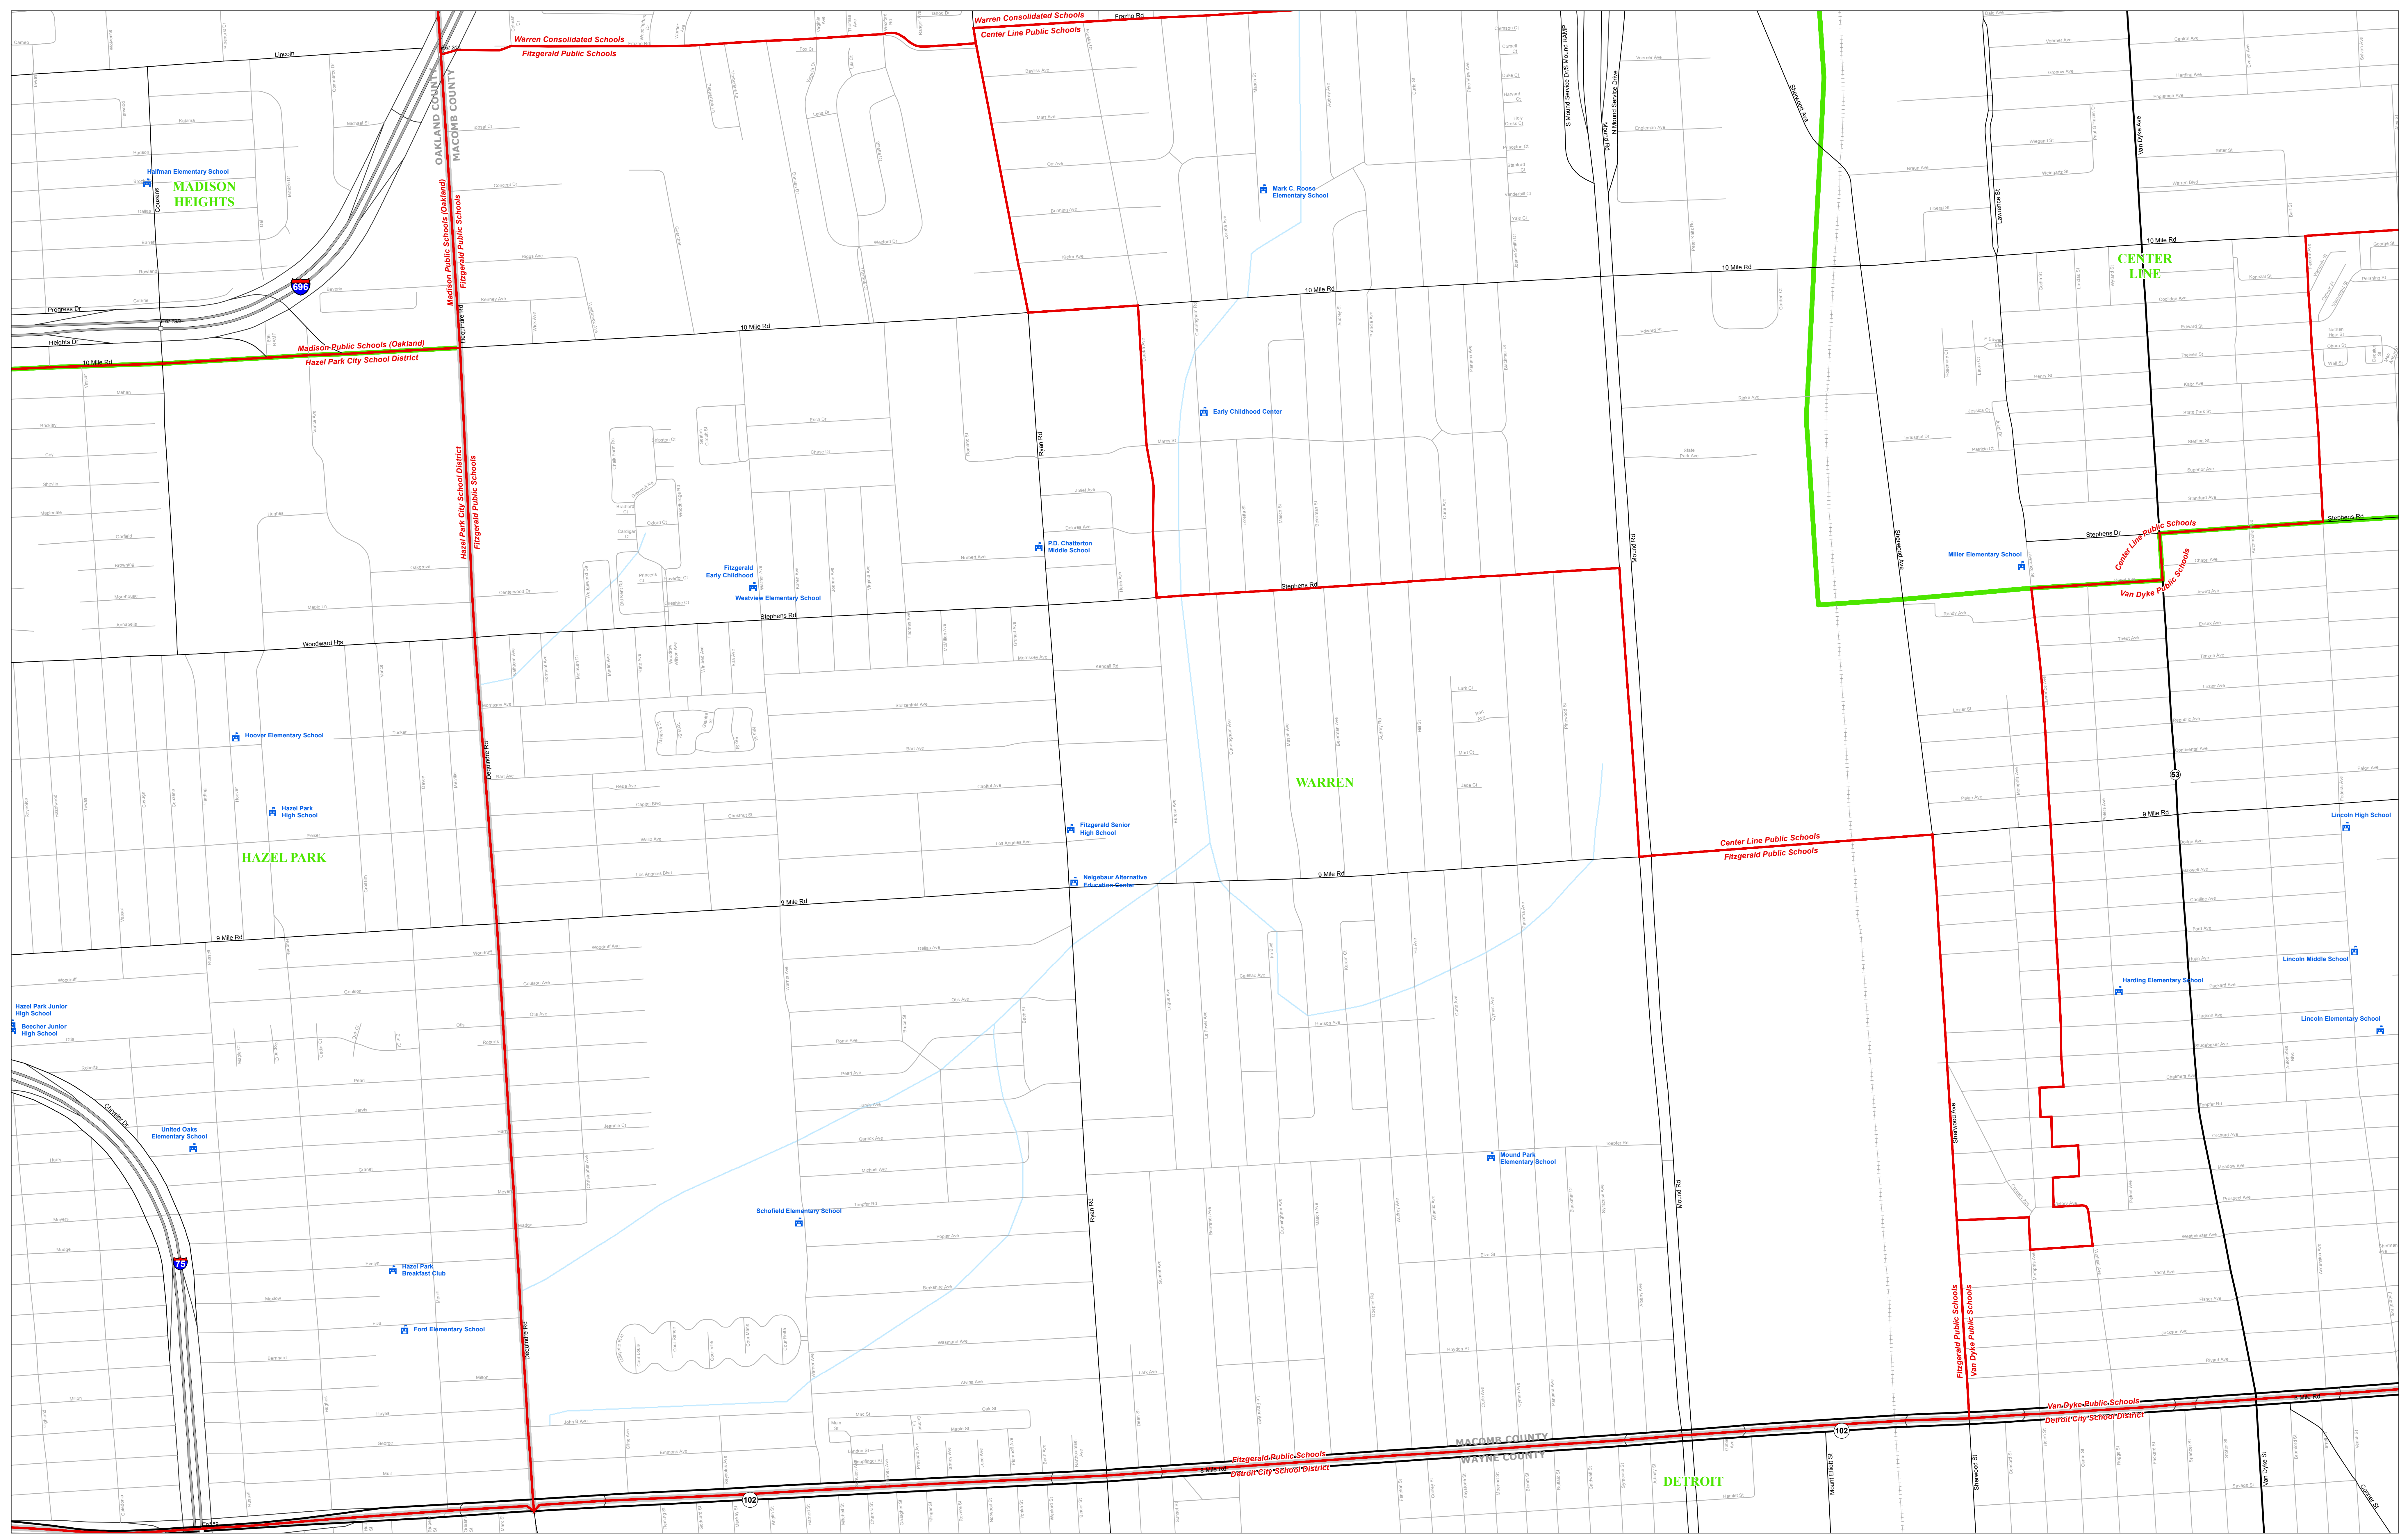

Fitzgerald Public Schools

Macomb ISD

0 0.5 Miles

Legend

	SCHOOL		FREEWAY
	SCHOOL DISTRICT		HIGHWAY
	COUNTY		PRIMARY ROAD
	CITY		LOCAL ROAD
	VILLAGE		RAILROAD
	TOWNSHIP		LAKE or POND
			RIVER, STREAM, or DRAIN