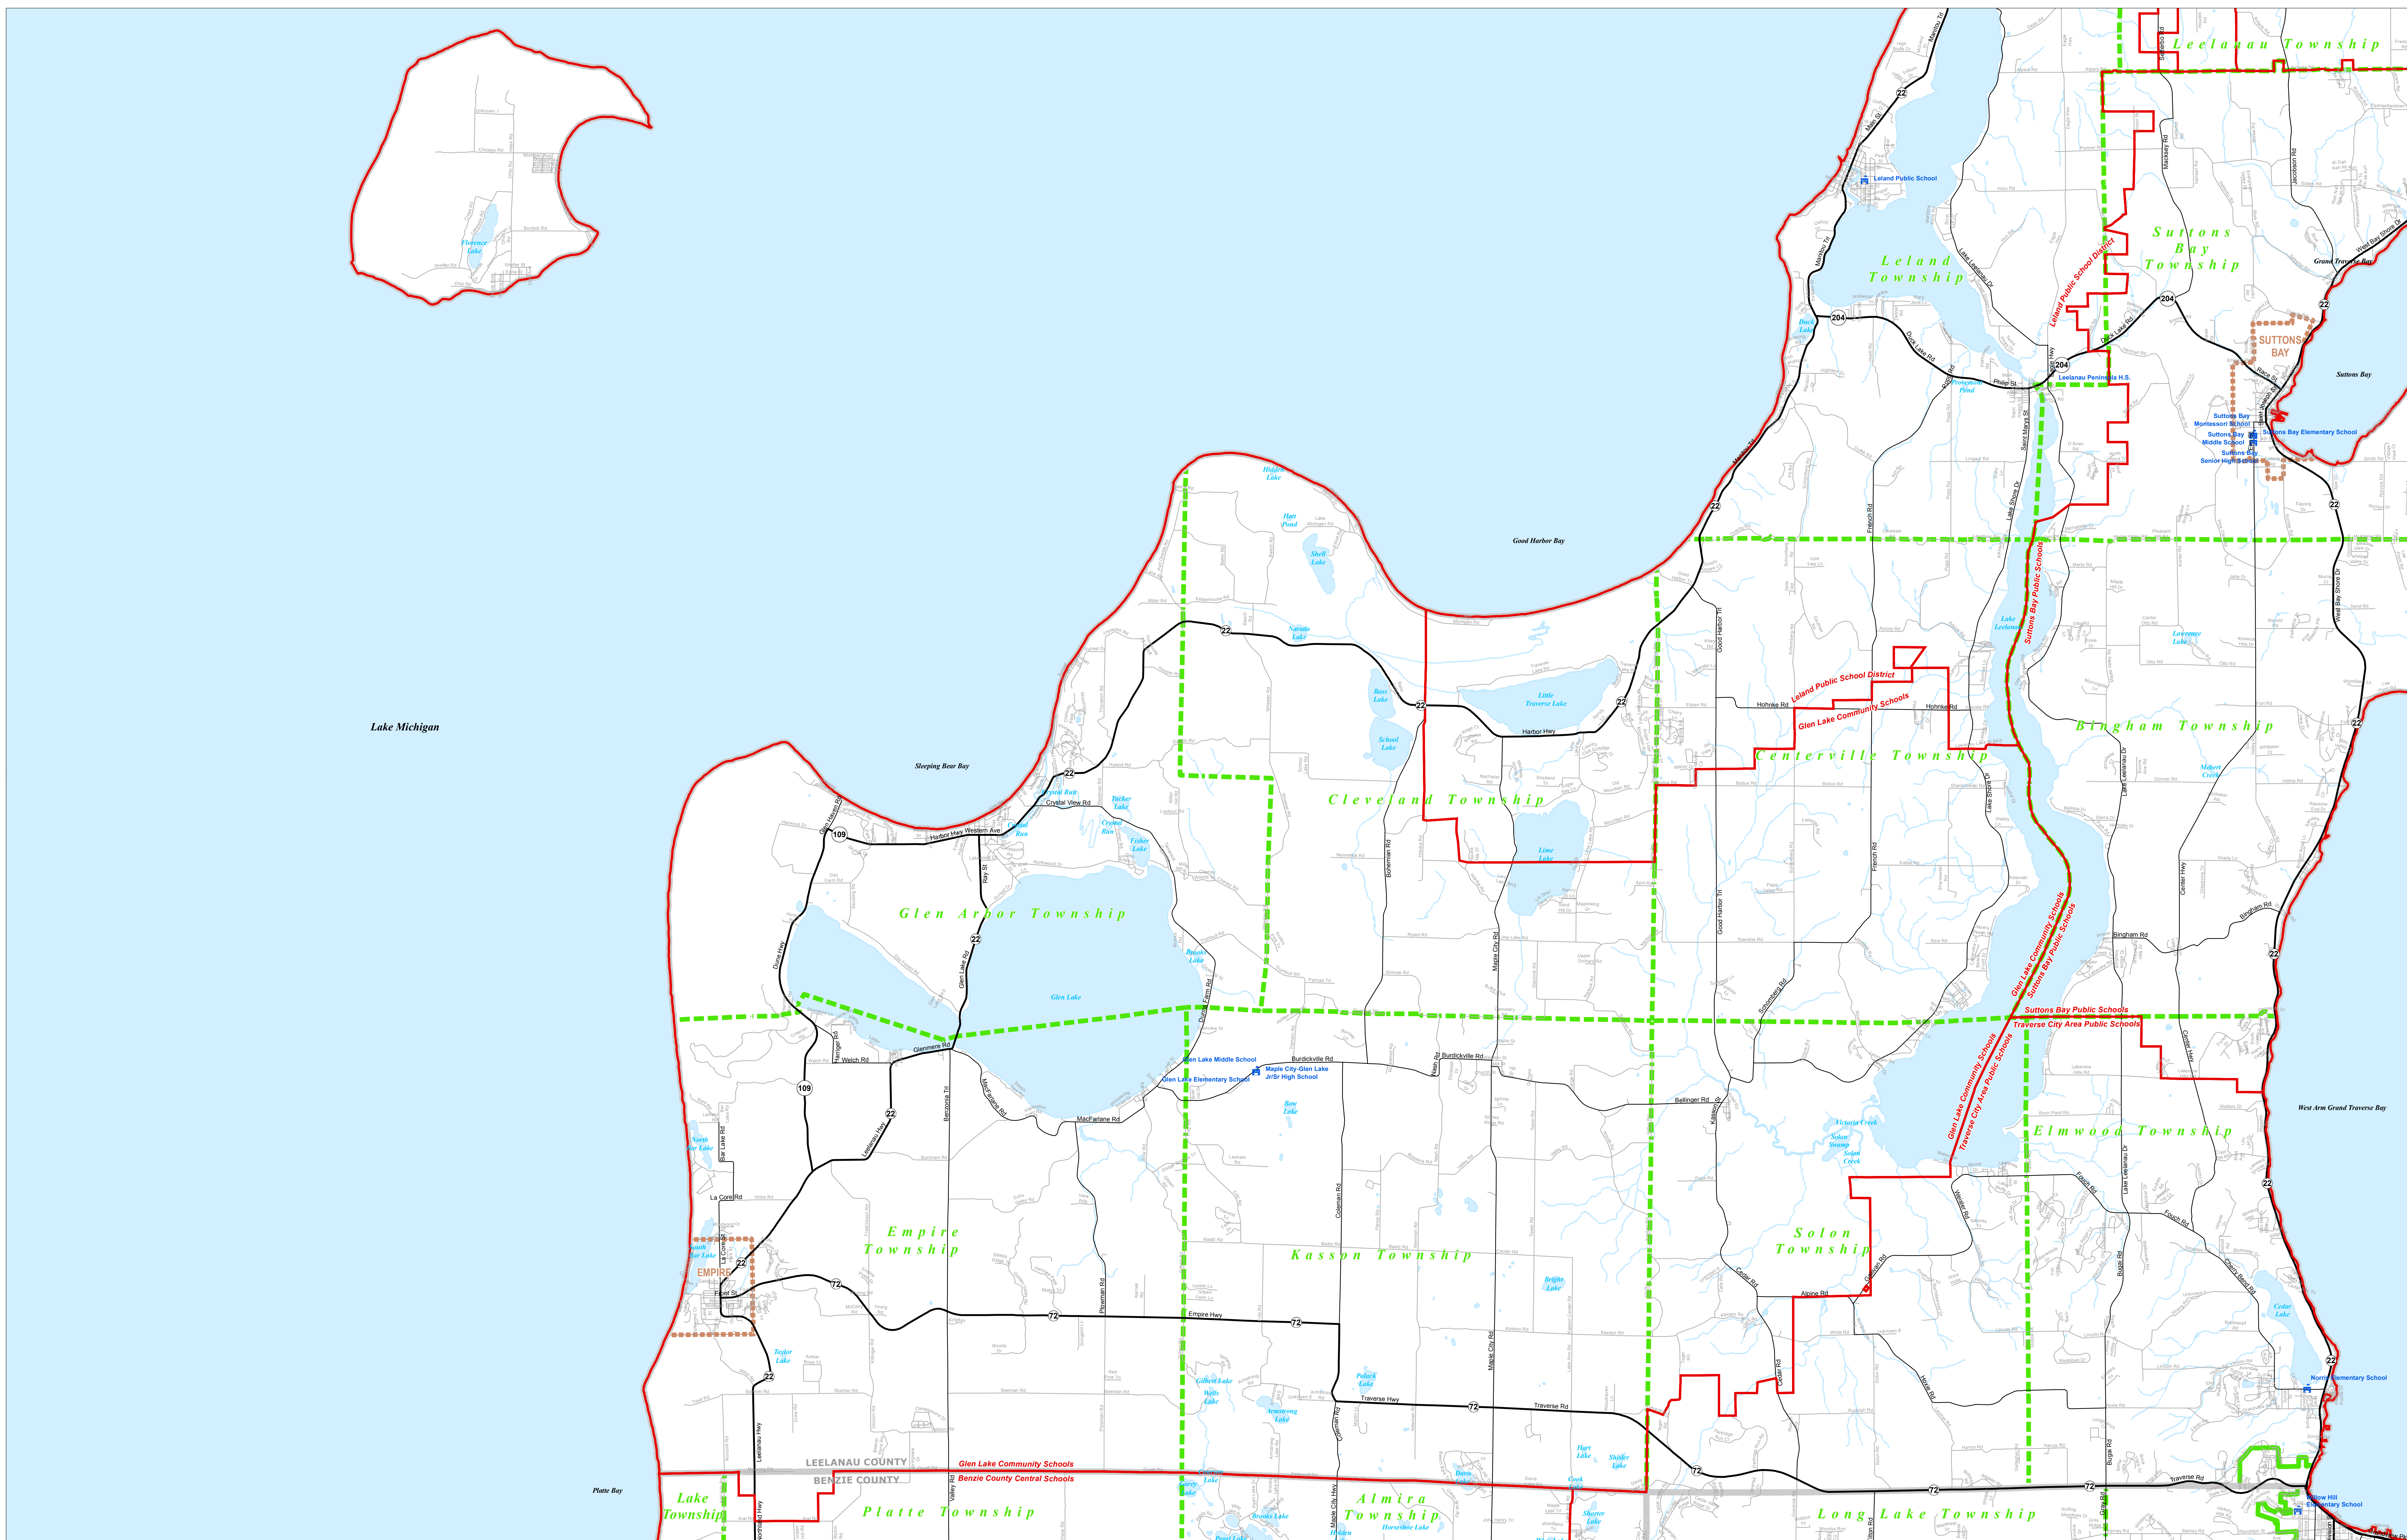

Glen Lake Community Schools

Traverse Bay Area ISD

Legend

	SCHOOL		FREEWAY
	SCHOOL DISTRICT		HIGHWAY
	COUNTY		PRIMARY ROAD
	CITY		LOCAL ROAD
	VILLAGE		RAILROAD
	TOWNSHIP		LAKE or POND
			RIVER, STREAM, or DRAIN