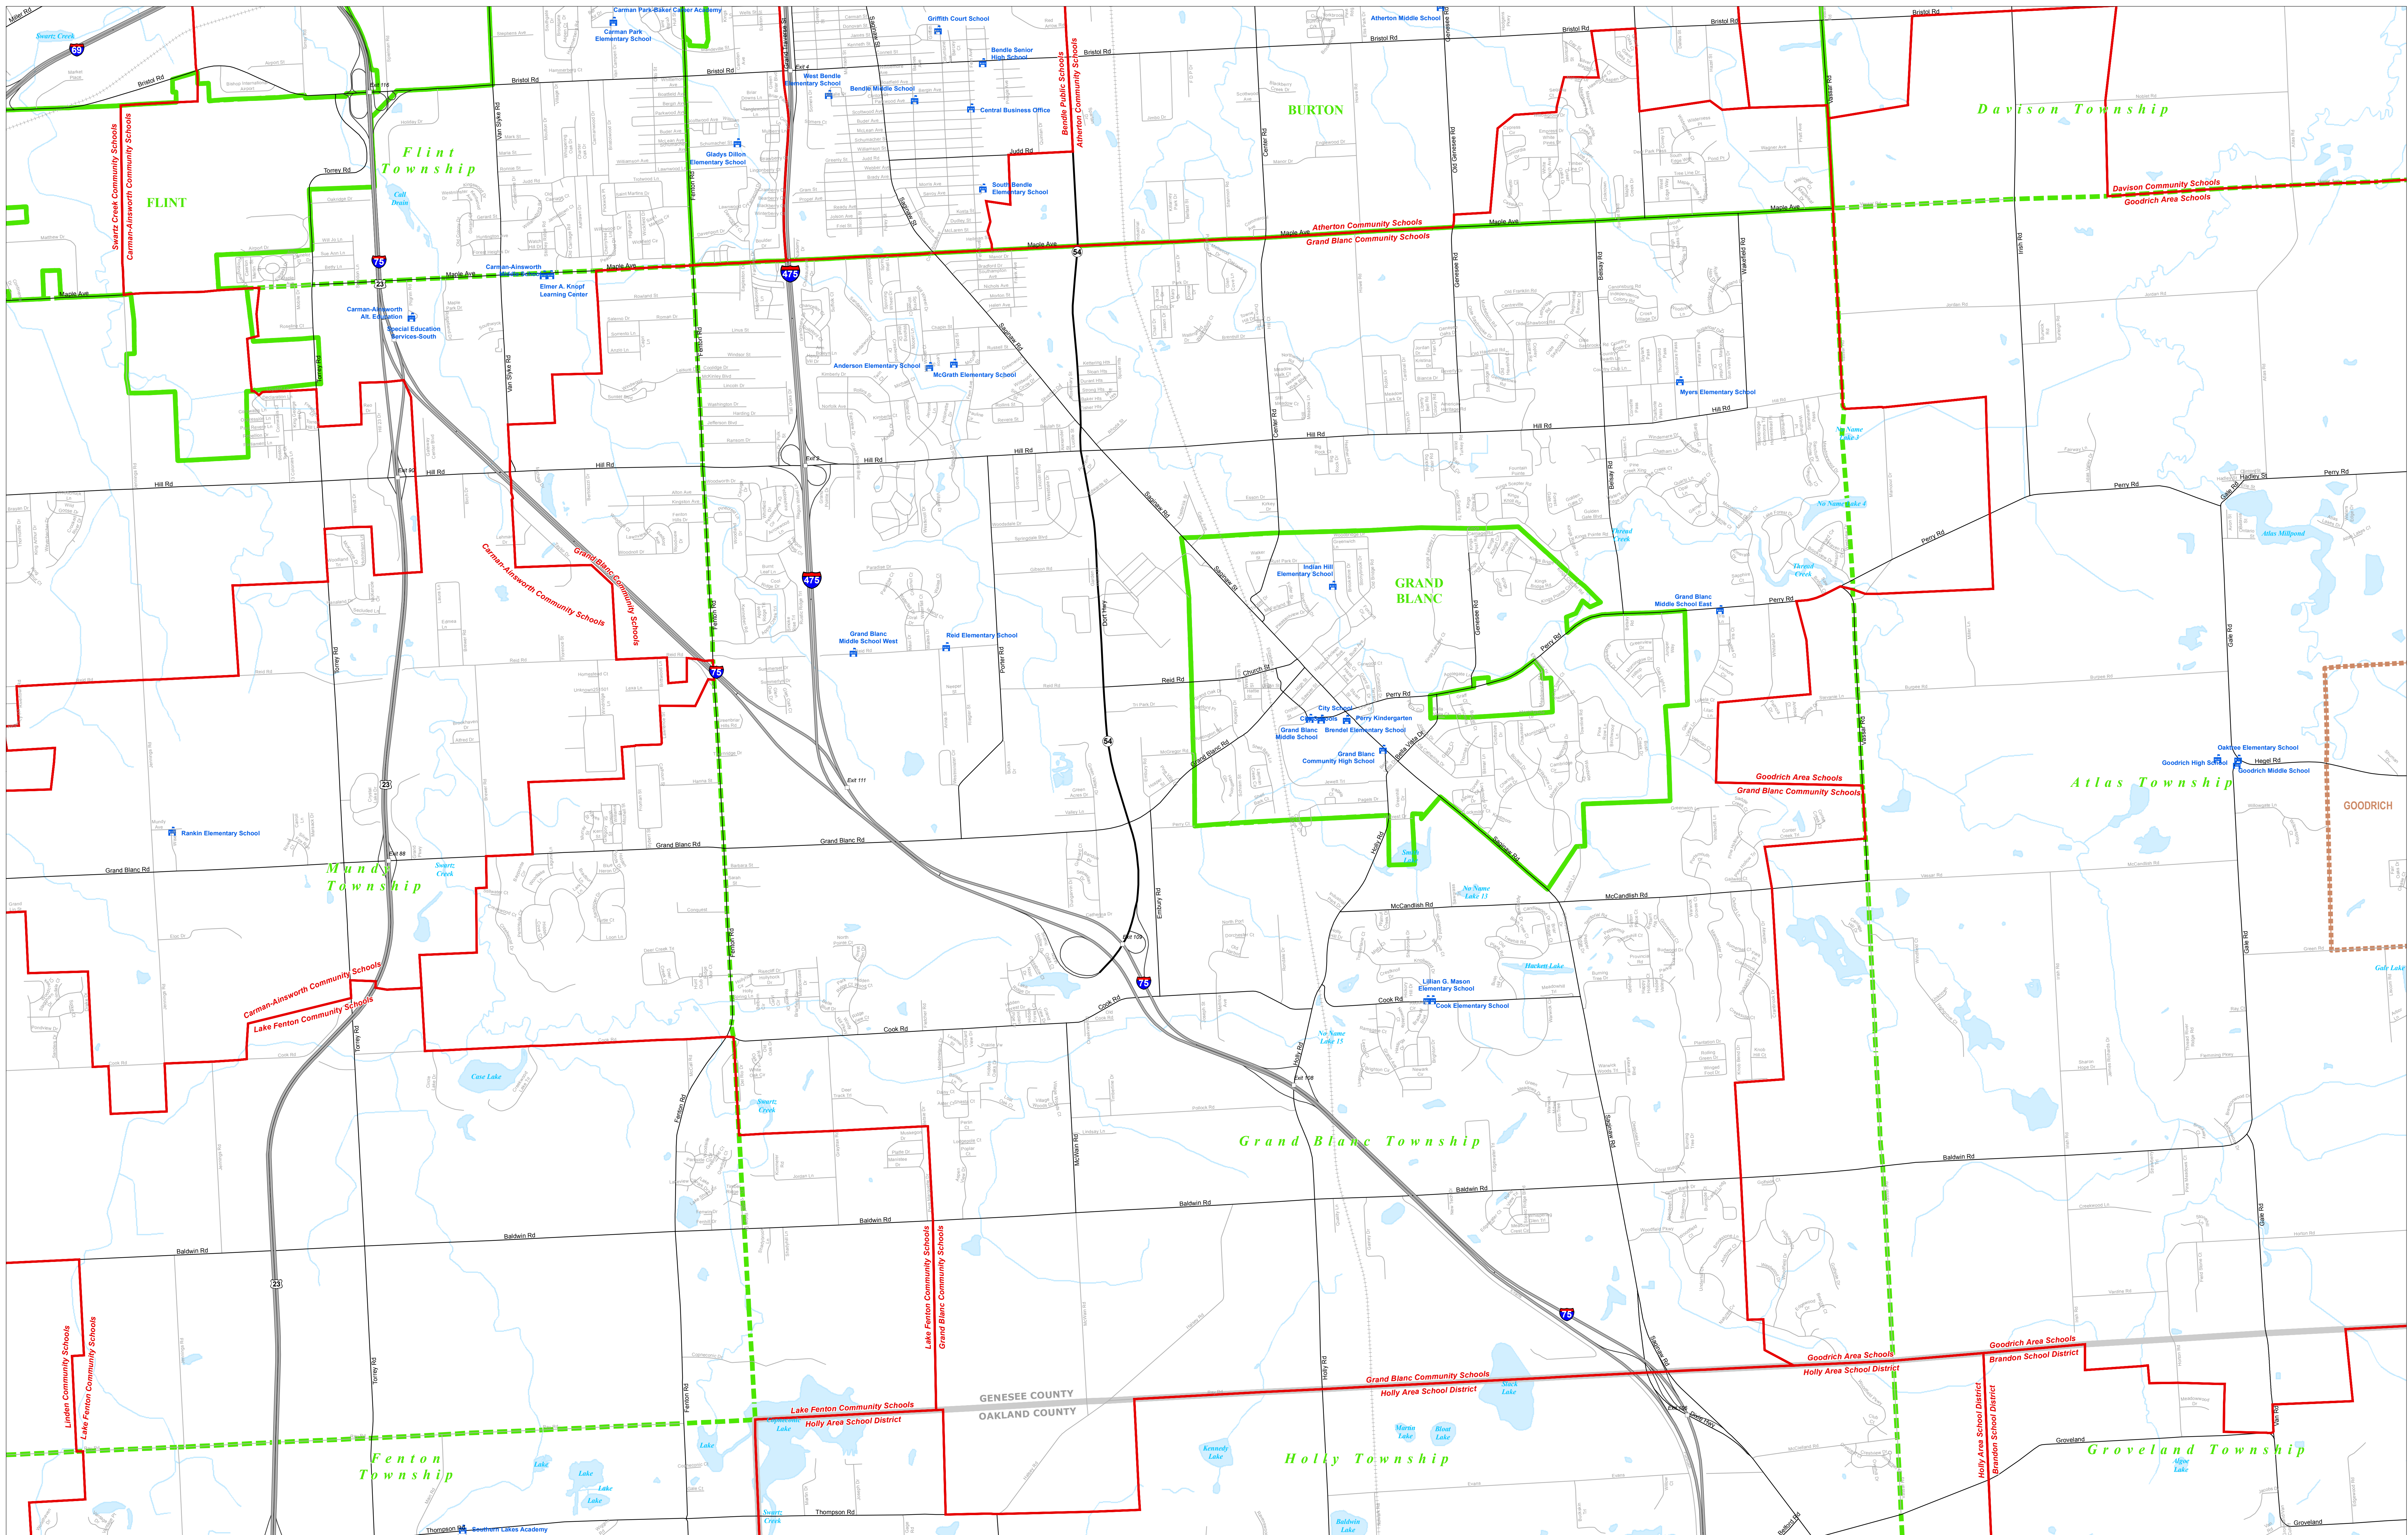

Grand Blanc Community Schools

Genesee ISD

Legend

- SCHOOL
- SCHOOL DISTRICT
- COUNTY
- CITY
- VILLAGE
- TOWNSHIP
- FREEWAY
- PRIMARY ROAD
- LOCAL ROAD
- RAILROAD
- LAKE or POND
- RIVER, STREAM, or DRAIN