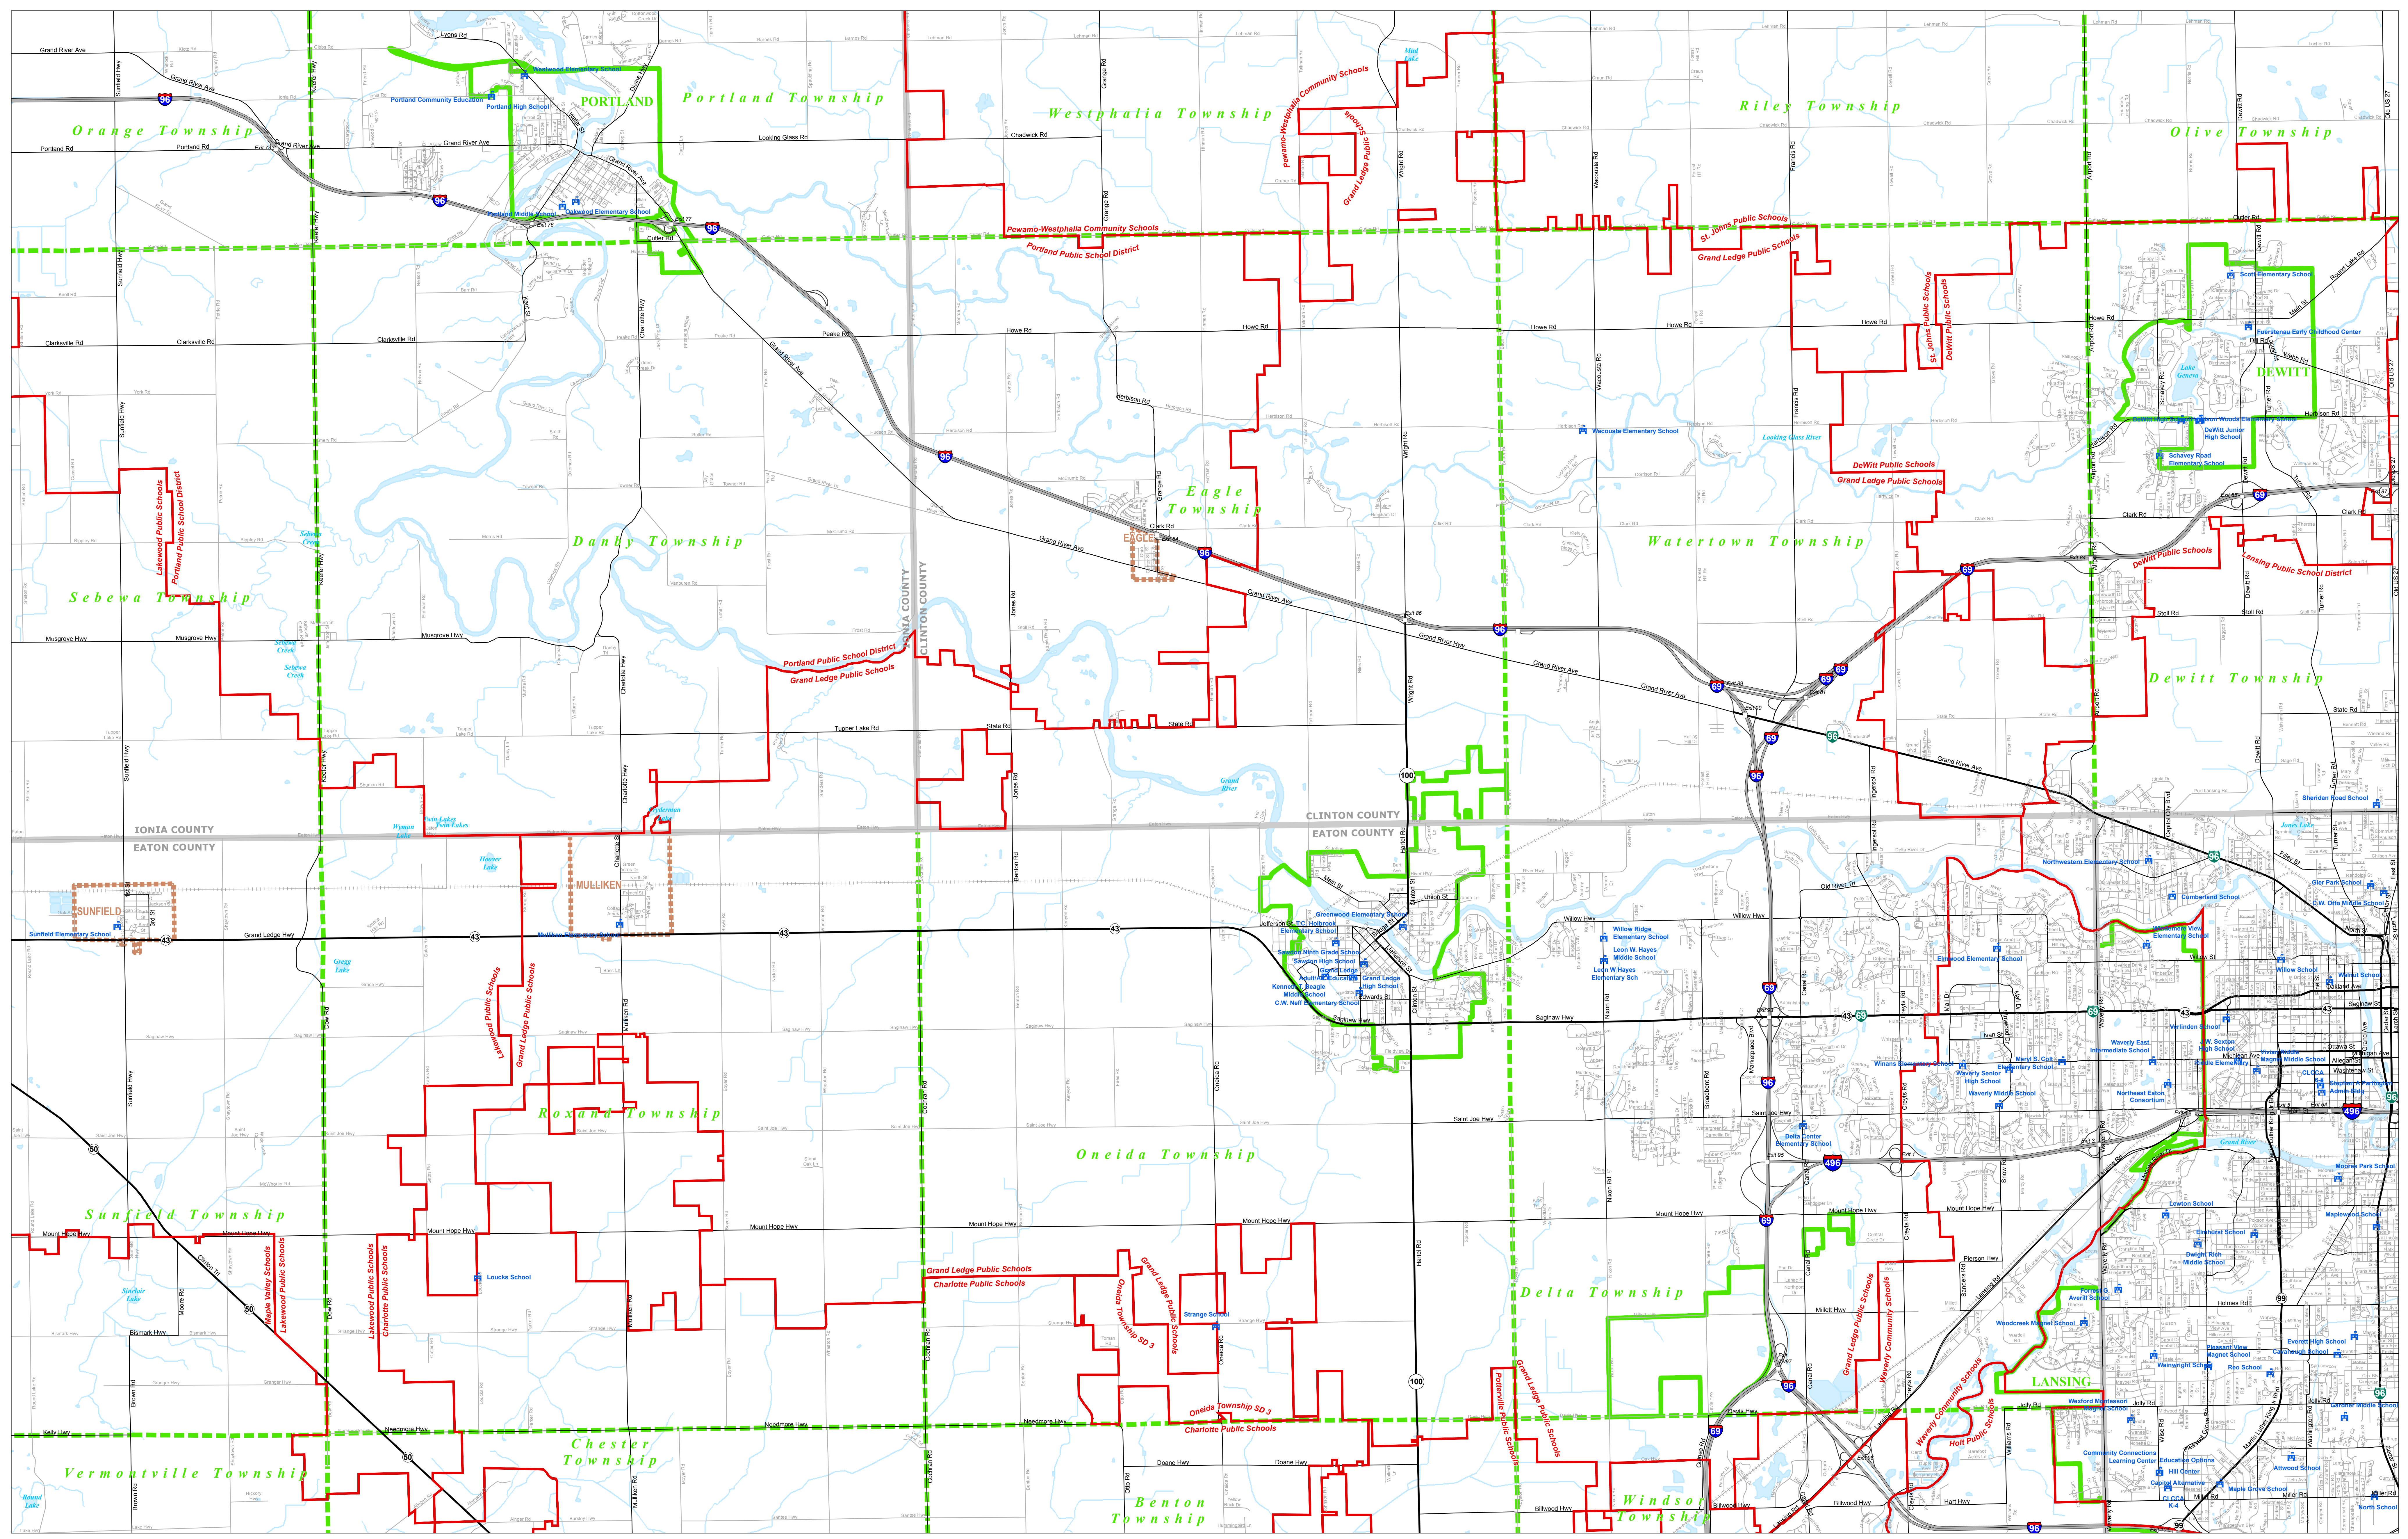

Grand Ledge Public Schools Eaton ISD

Legend

- SCHOOL
- SCHOOL DISTRICT
- COUNTY
- CITY
- VILLAGE
- TOWNSHIP
- FREEWAY
- HIGHWAY
- PRIMARY ROAD
- LOCAL ROAD
- RAILROAD
- LAKE or POND
- RIVER, STREAM, or DRAIN