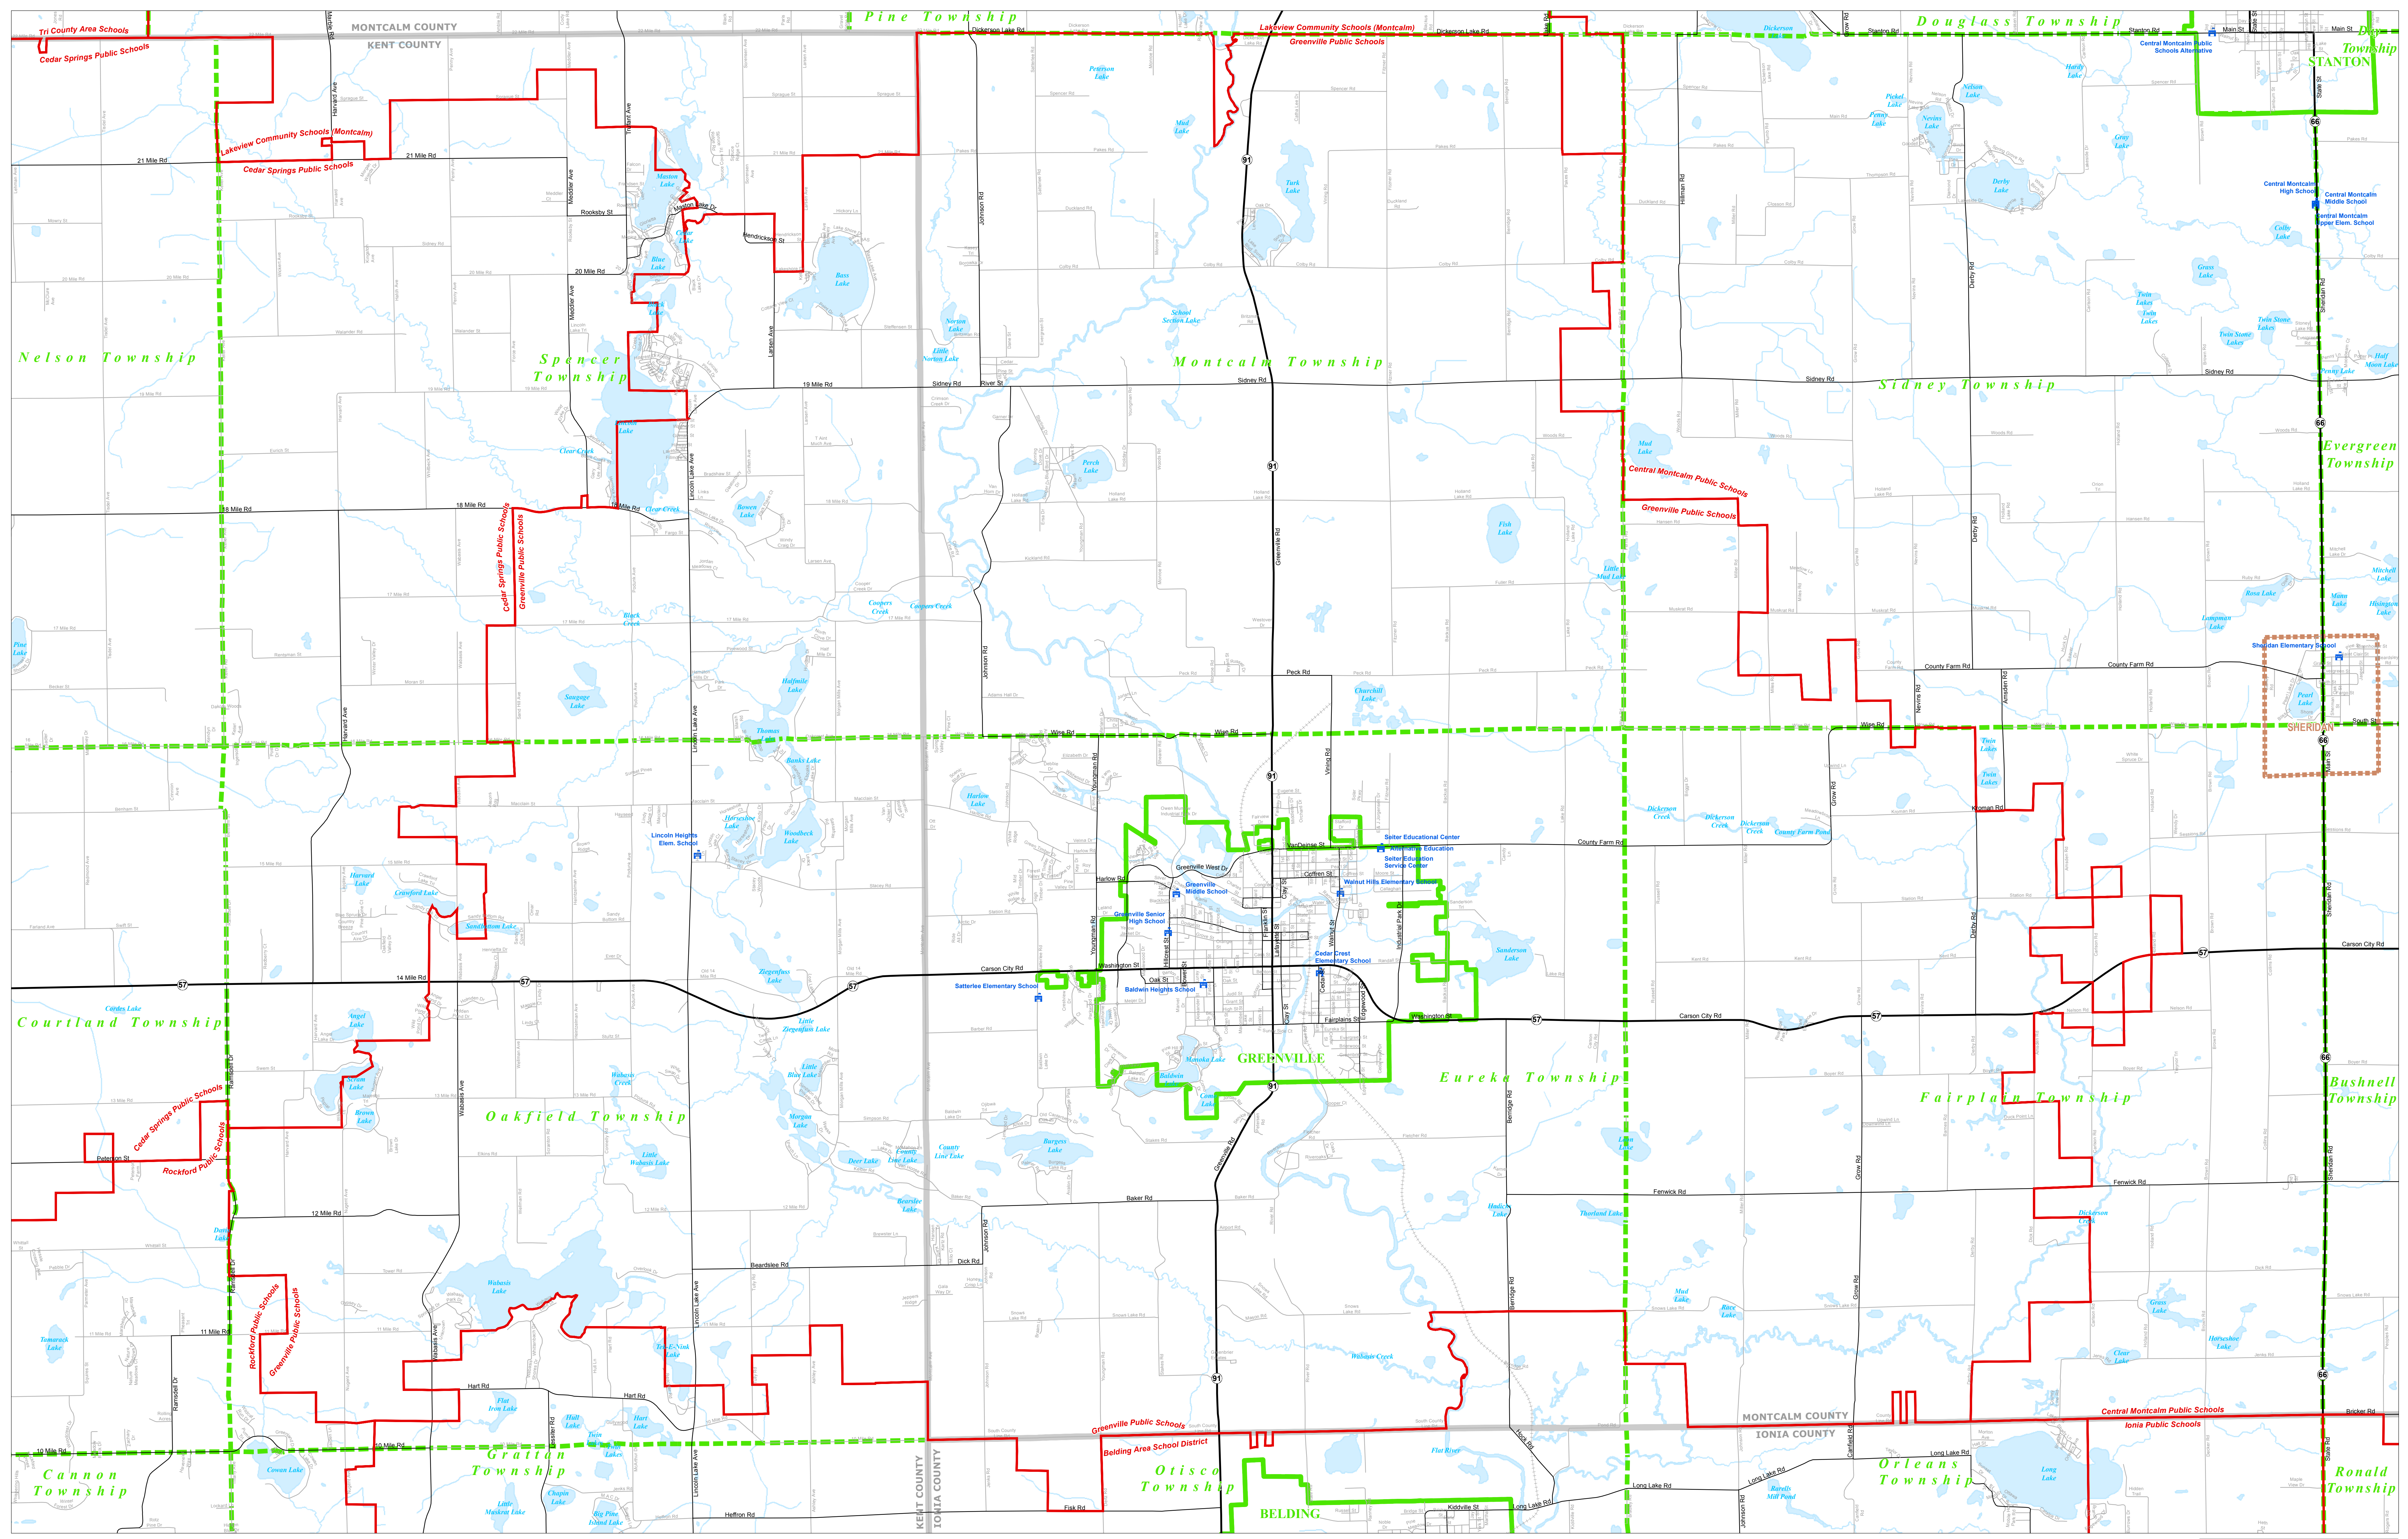

Greenville Public Schools Montcalm Area ISD

Legend

	SCHOOL		FREEWAY
	SCHOOL DISTRICT		PRIMARY ROAD
	COUNTY		LOCAL ROAD
	CITY		RAILROAD
	VILLAGE		LAKE or POND
	TOWNSHIP		RIVER, STREAM, or DRAIN