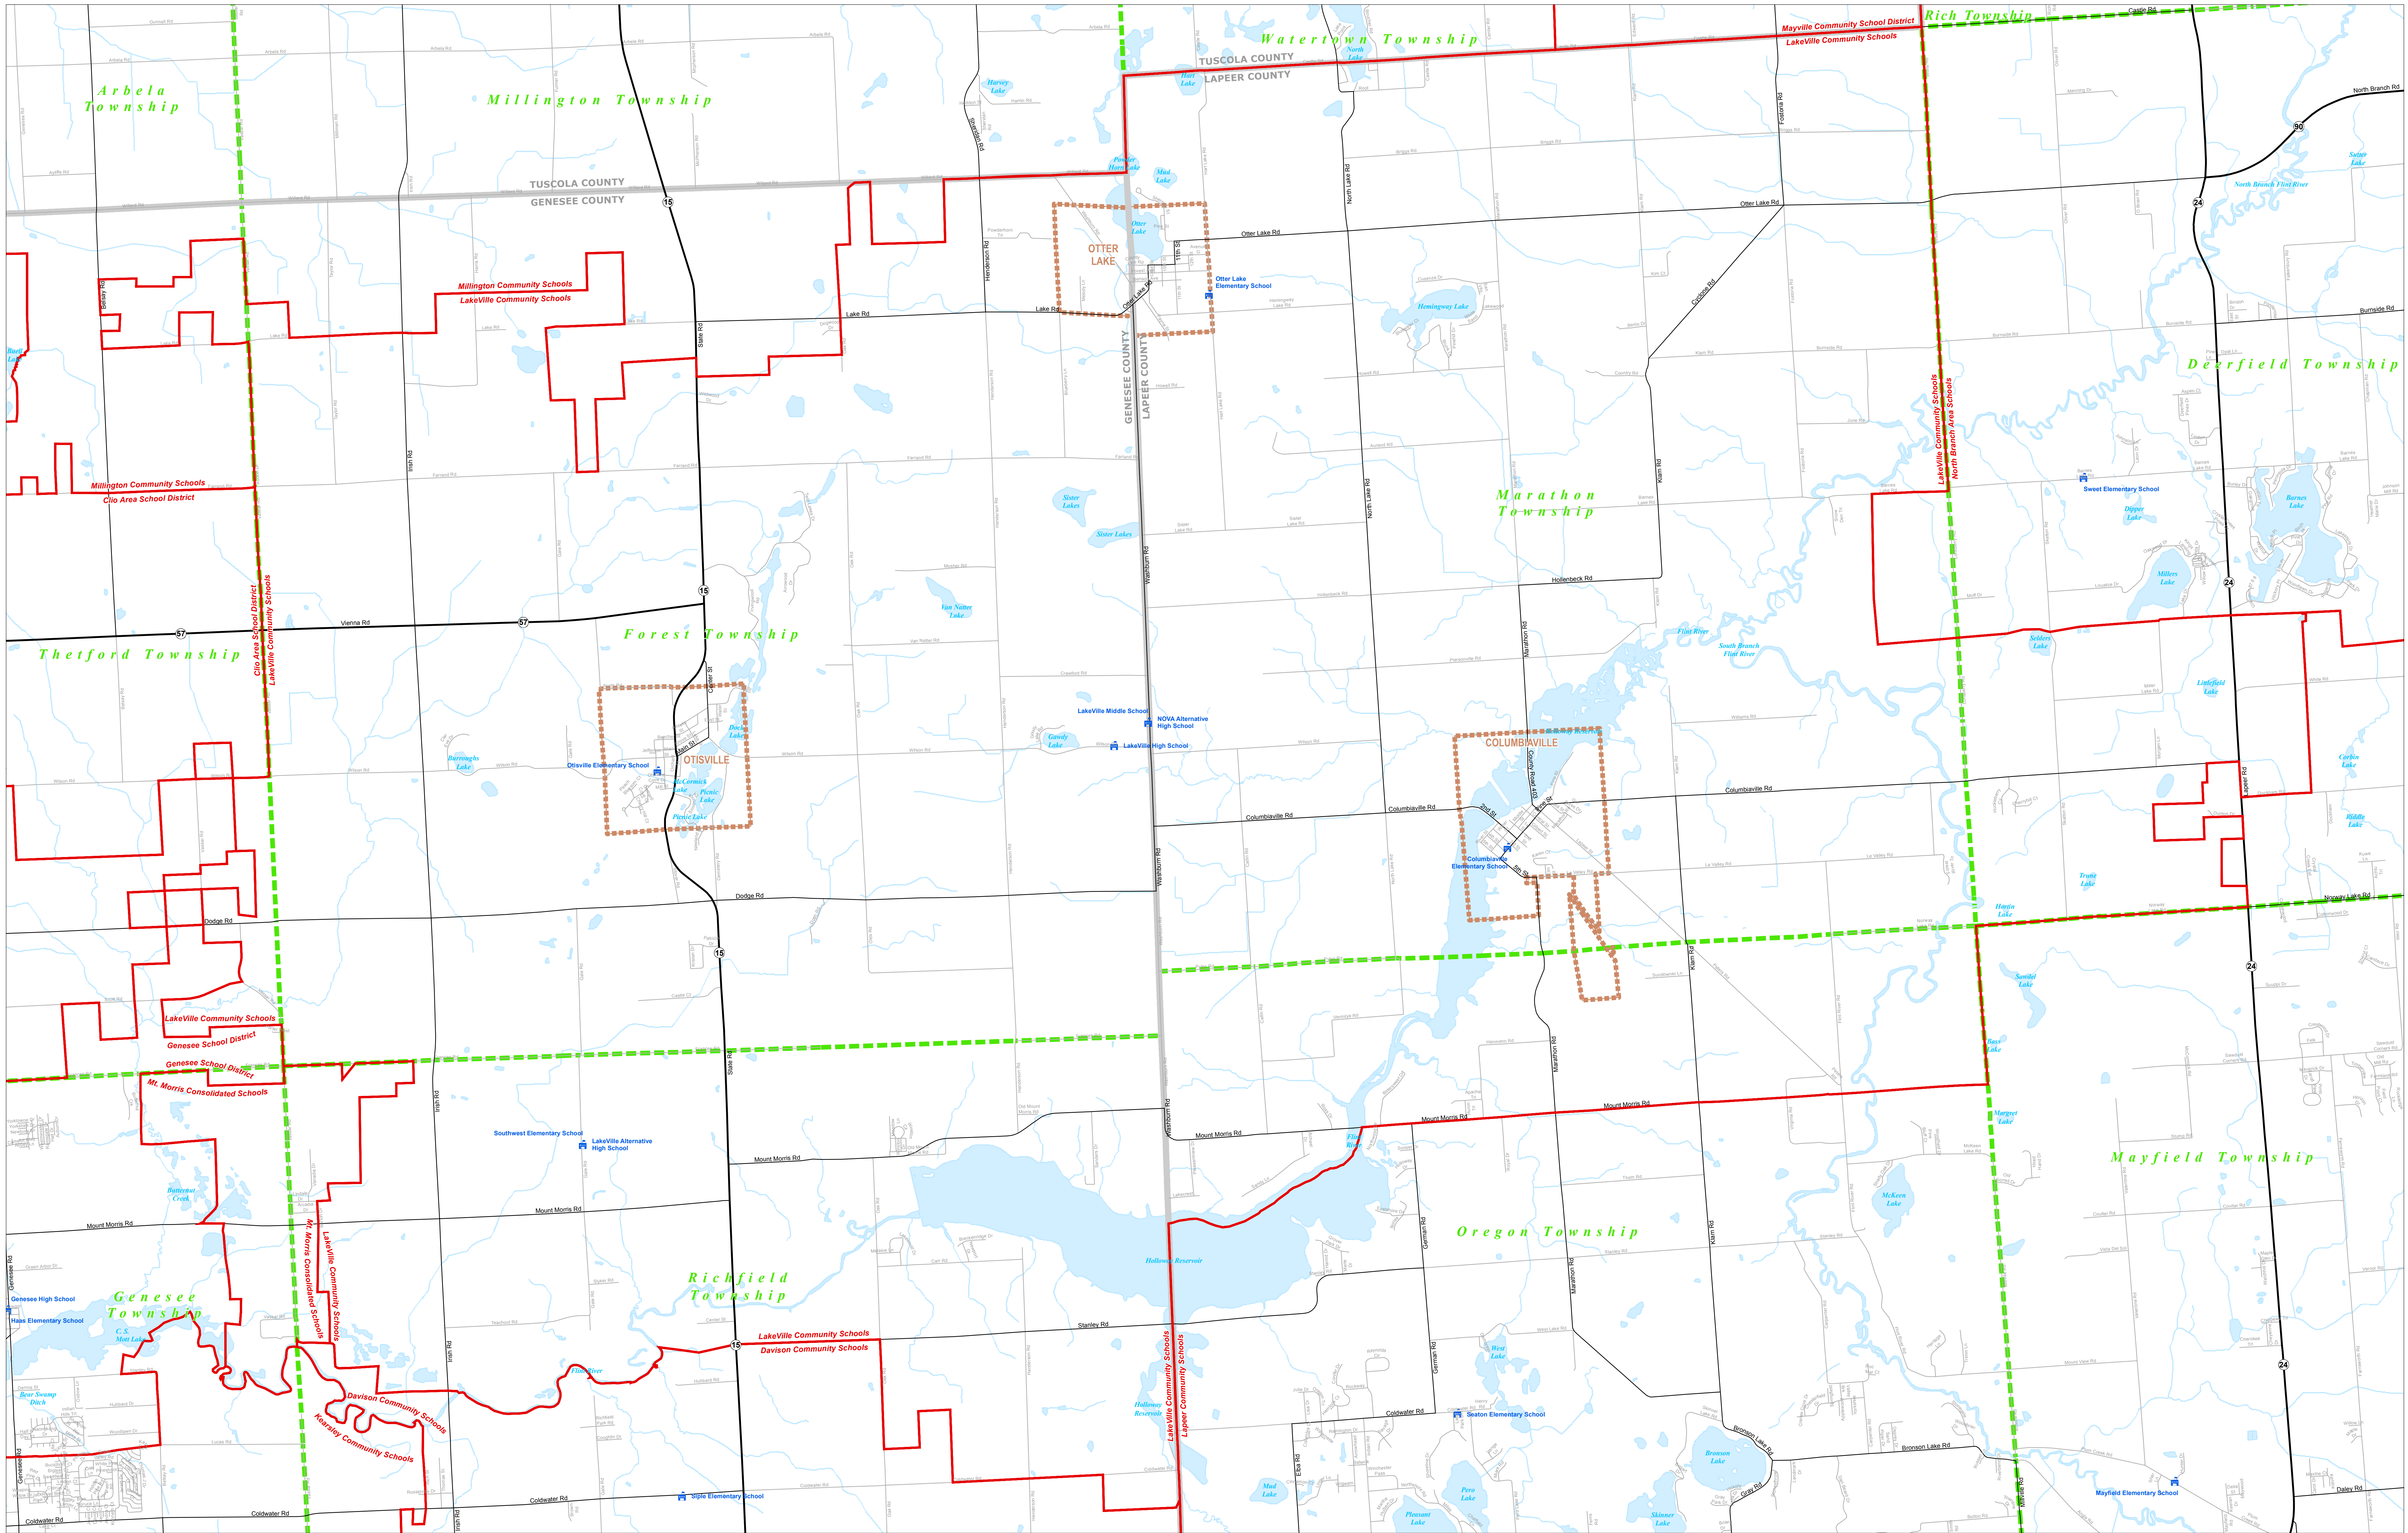

LakeVille Community Schools

Genesee ISD

Legend

- SCHOOL
- SCHOOL DISTRICT
- COUNTY
- CITY
- VILLAGE
- TOWNSHIP
- FREEWAY
- HIGHWAY
- PRIMARY ROAD
- LOCAL ROAD
- RAILROAD
- LAKE or POND
- RIVER, STREAM, or DRAIN