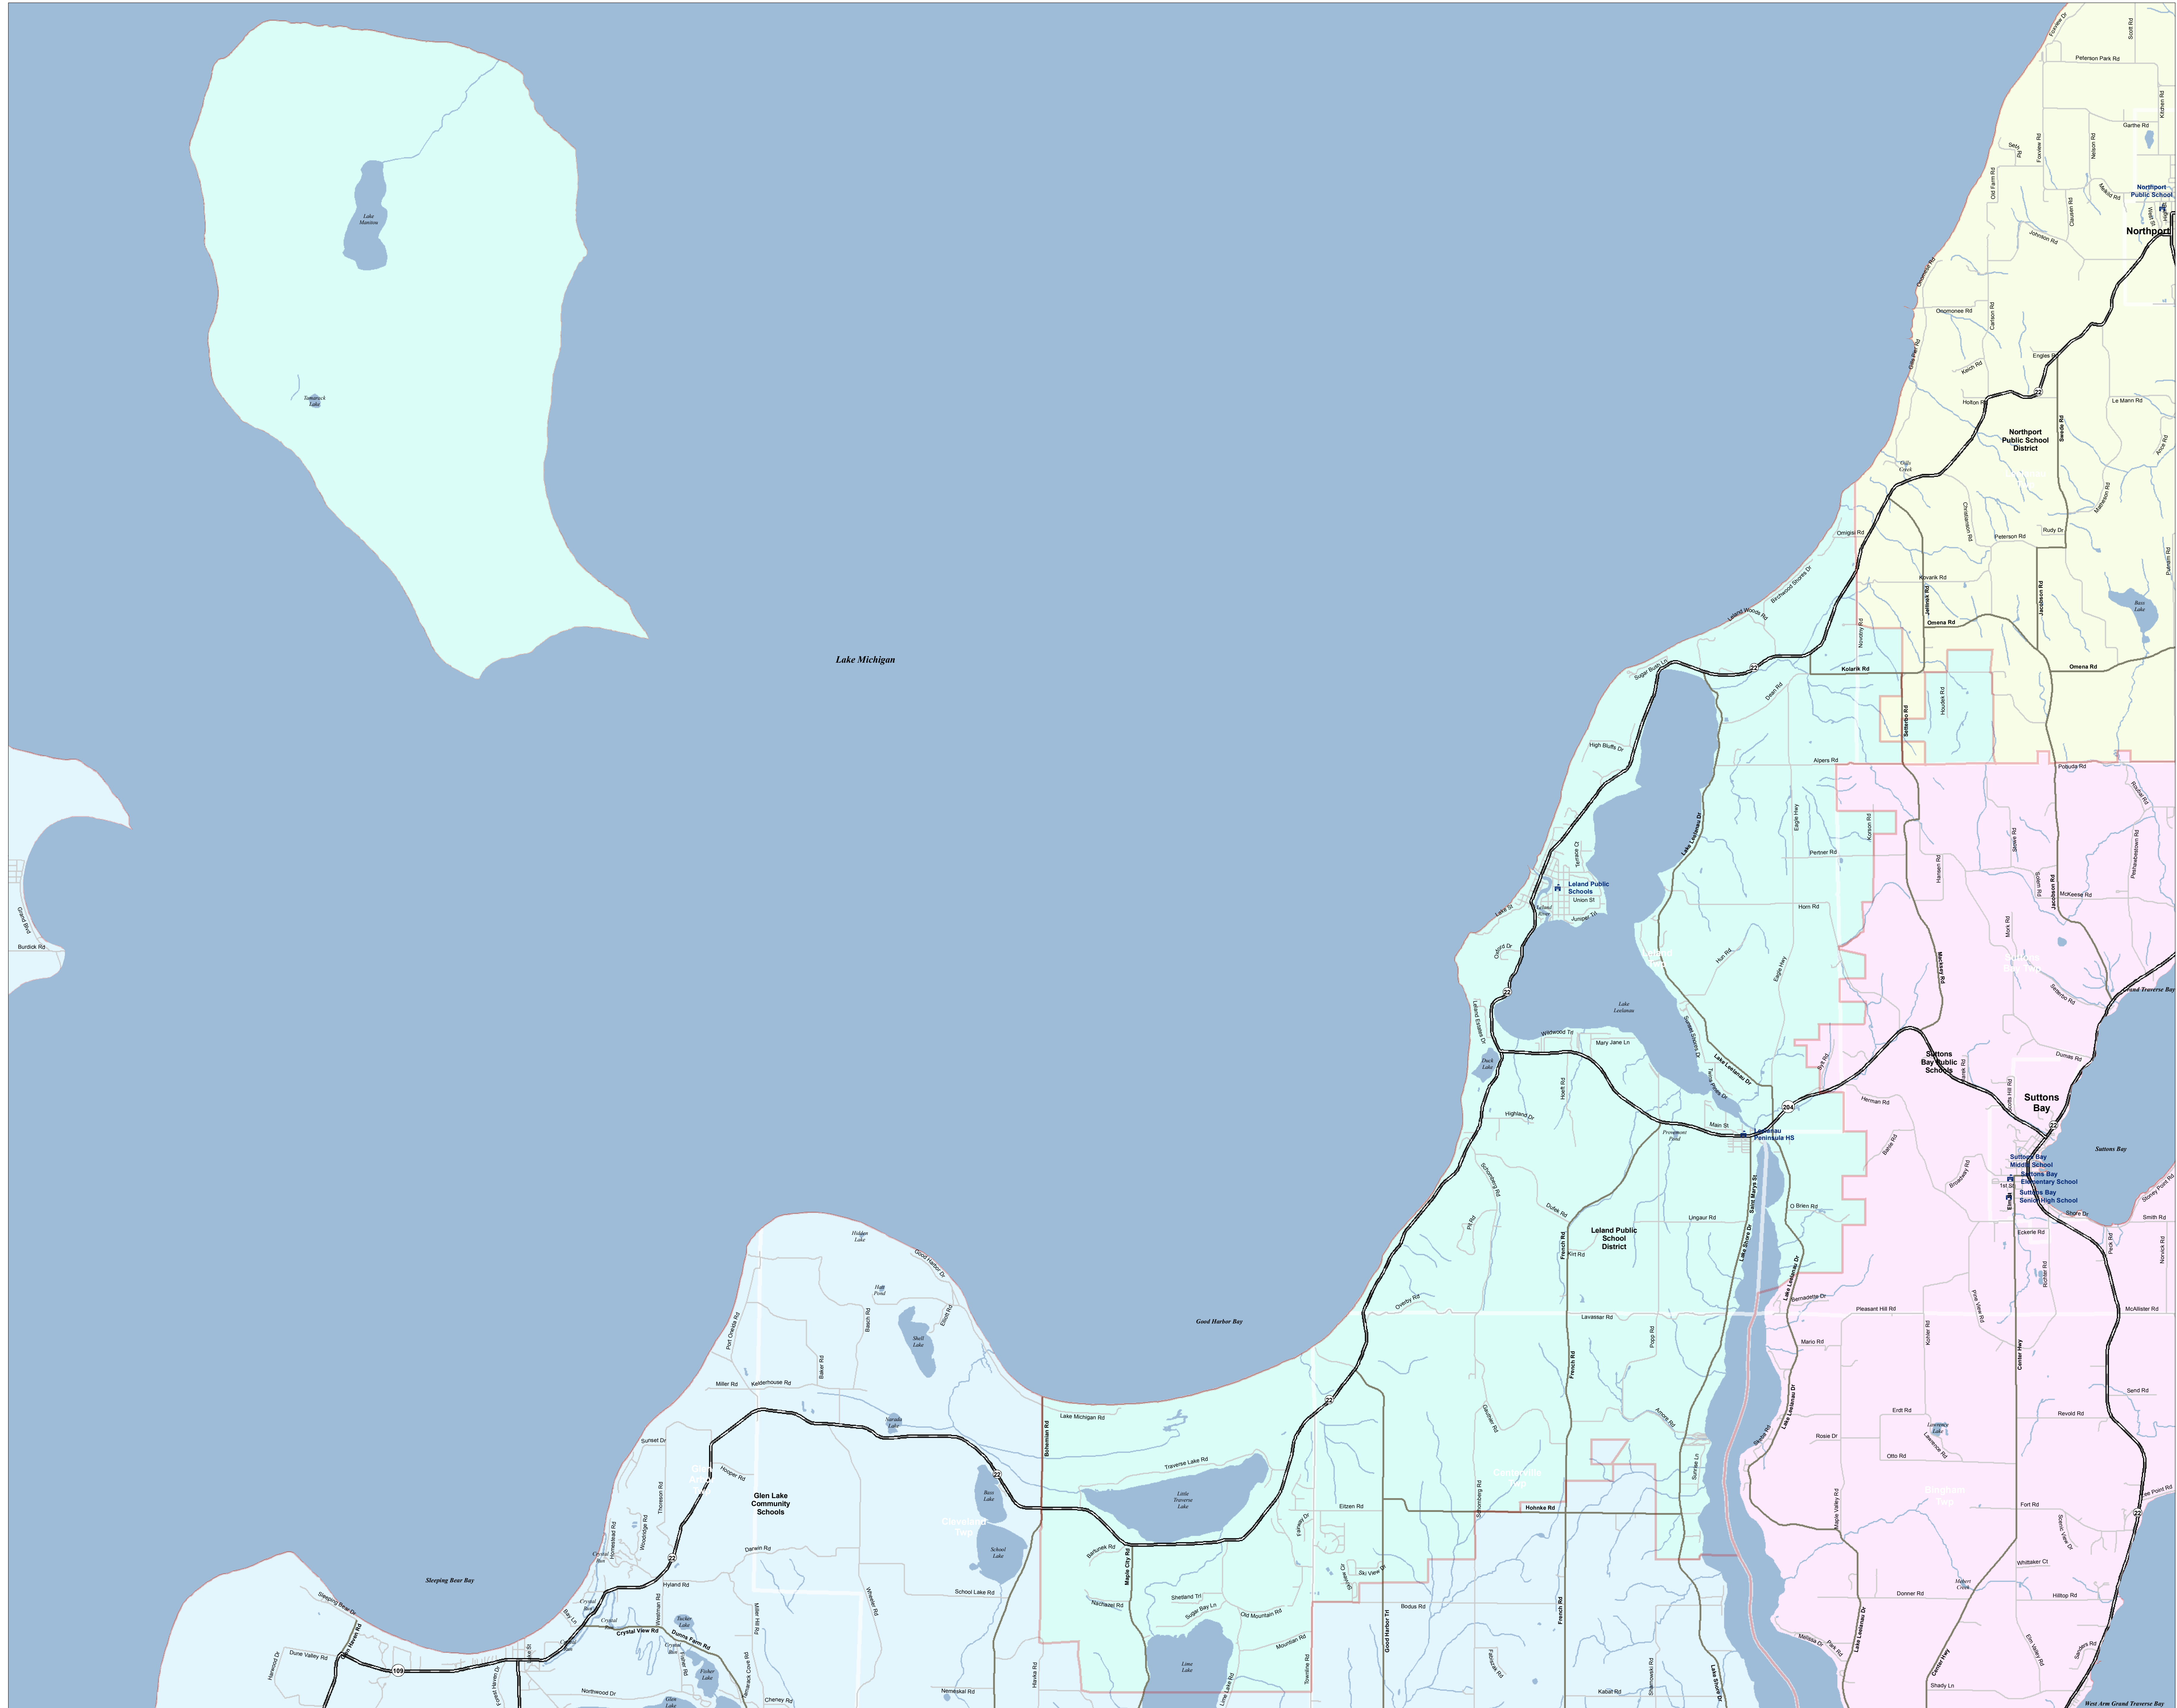

Leland Public School District

Traverse Bay Area ISD

- SCHOOL
- SCHOOL DISTRICT BOUNDARY
- CITY / VILLAGE
- COUNTY BOUNDARY
- WATER FEATURE
- Road System
  - HIGHWAY
  - MAJOR ROAD
  - LOCAL ROAD
  - RAILROAD