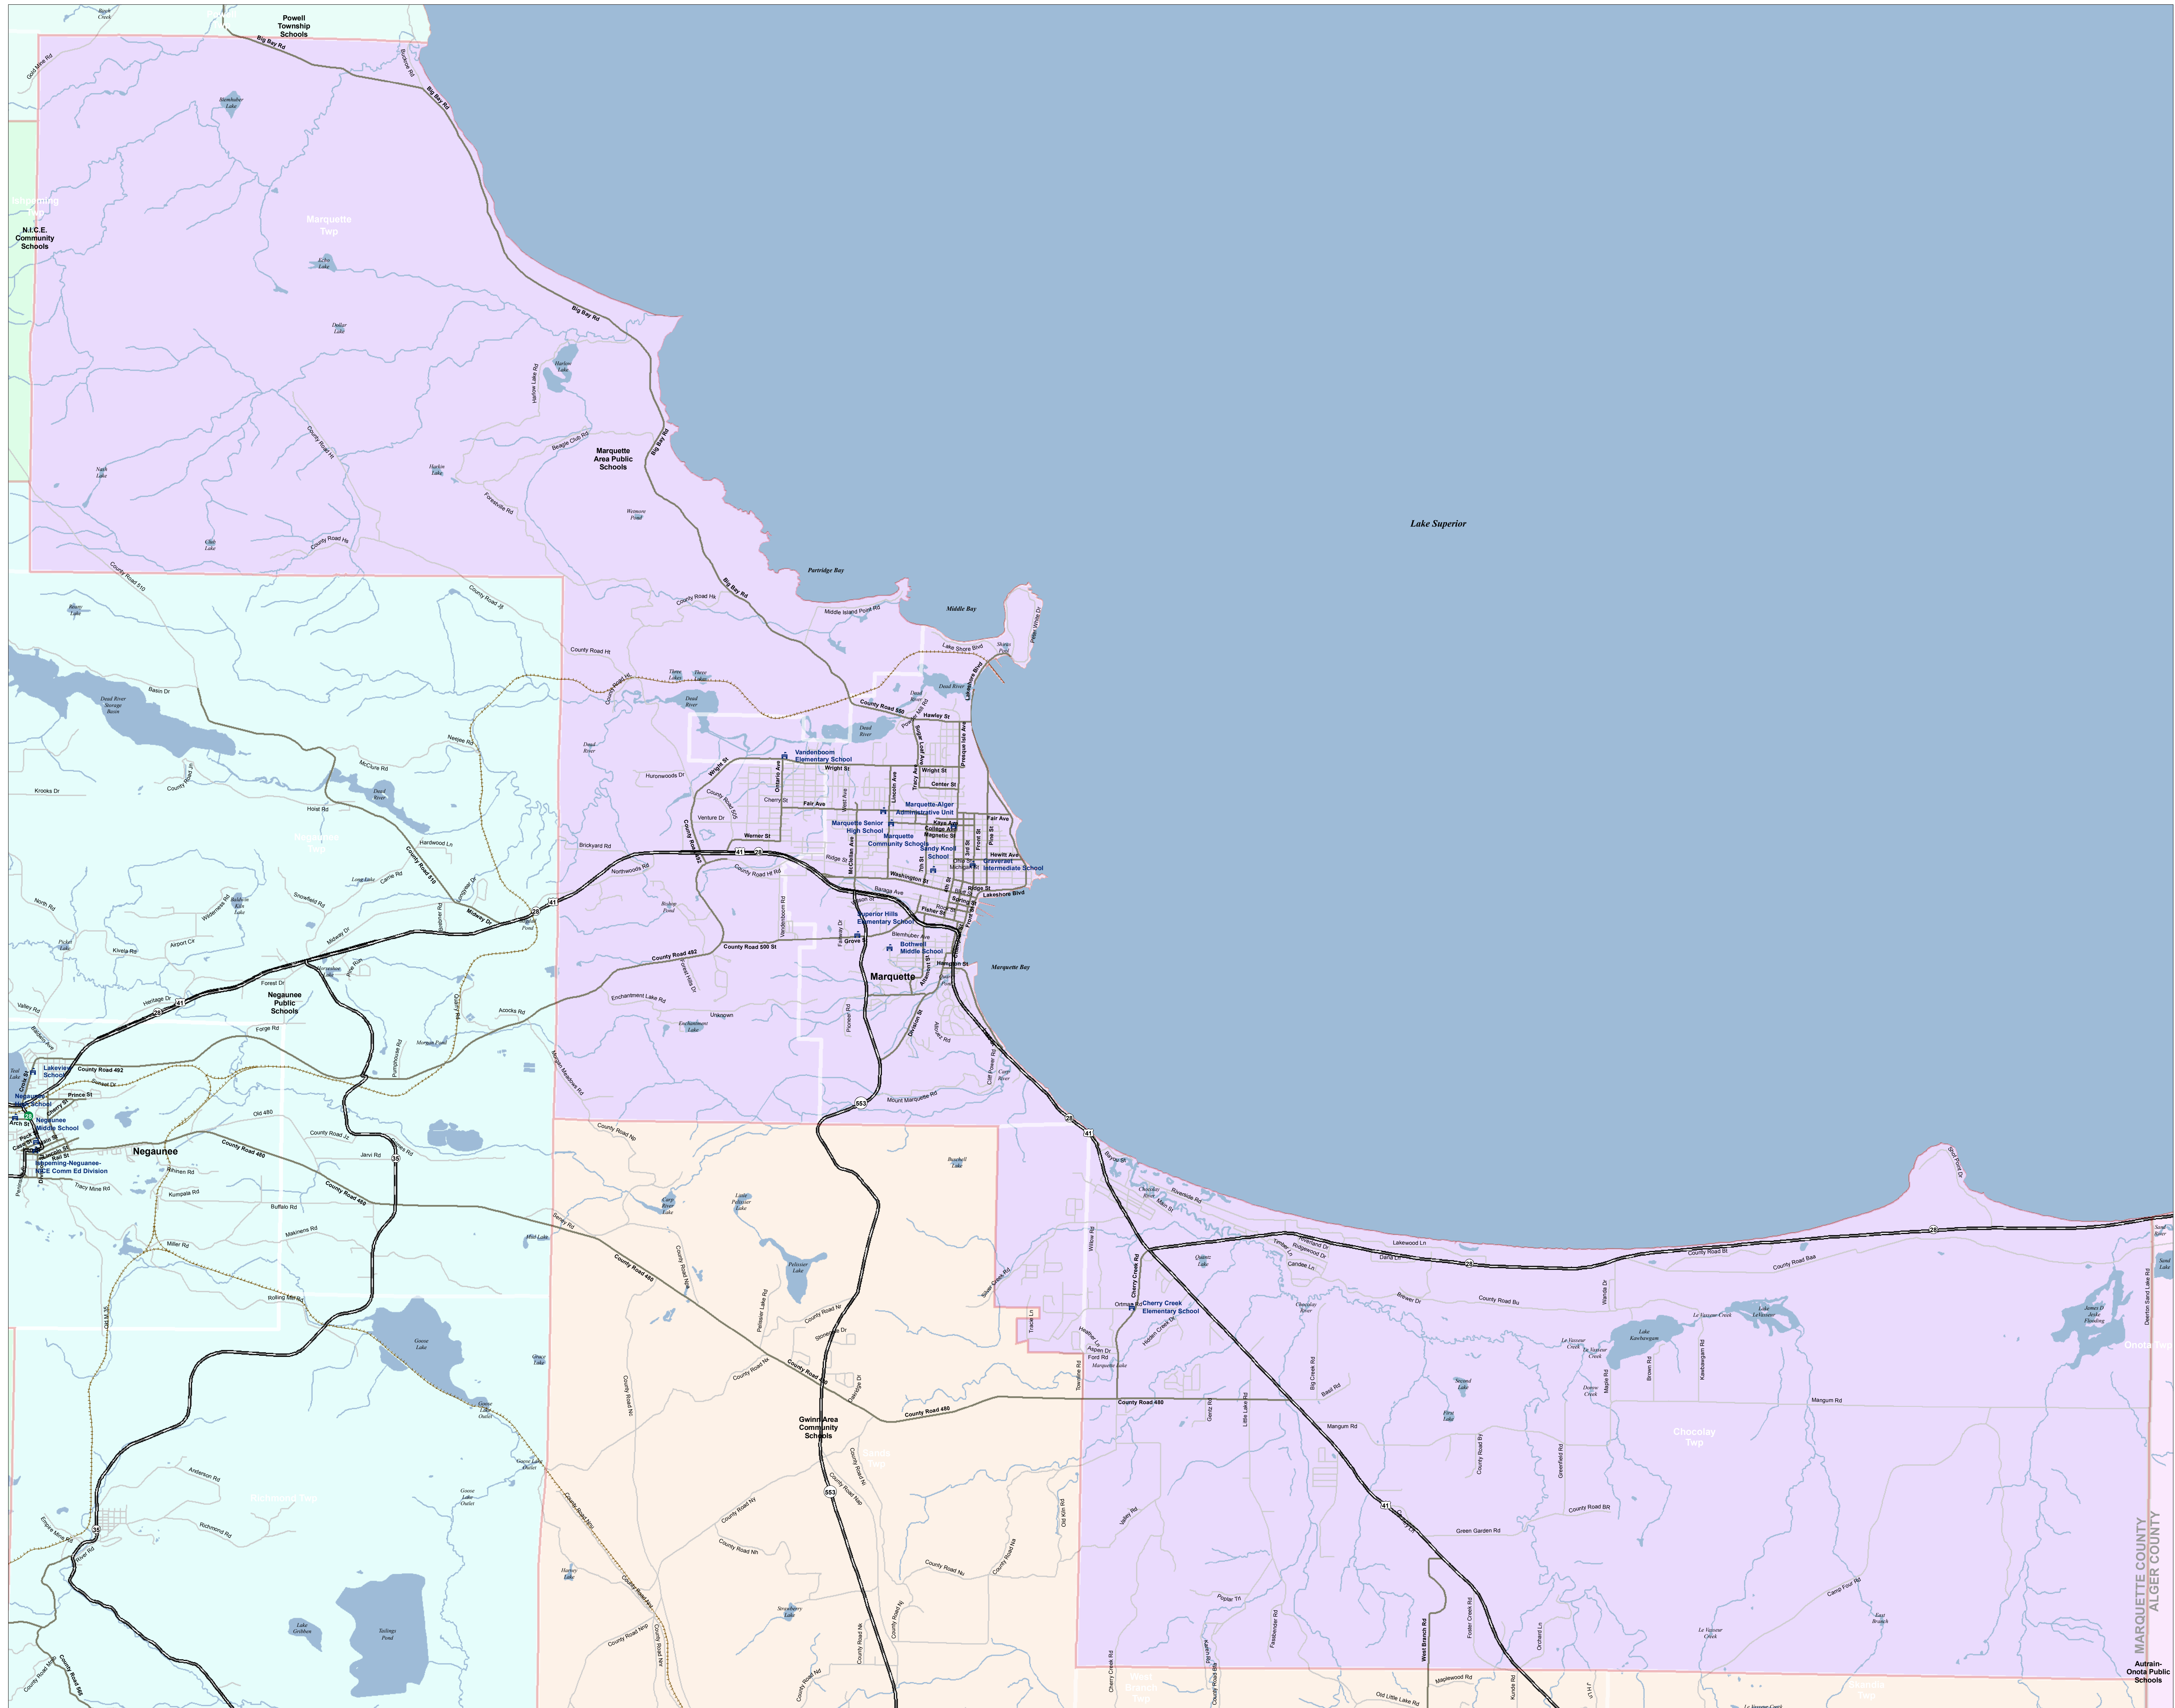

Marquette Area Public Schools

Marquette-Alger ISD

- SCHOOL
- SCHOOL DISTRICT BOUNDARY
- CITY / VILLAGE
- COUNTY BOUNDARY
- WATER FEATURE
- **Road System**
- HIGHWAY
- MAJOR ROAD
- LOCAL ROAD
- RAILROAD