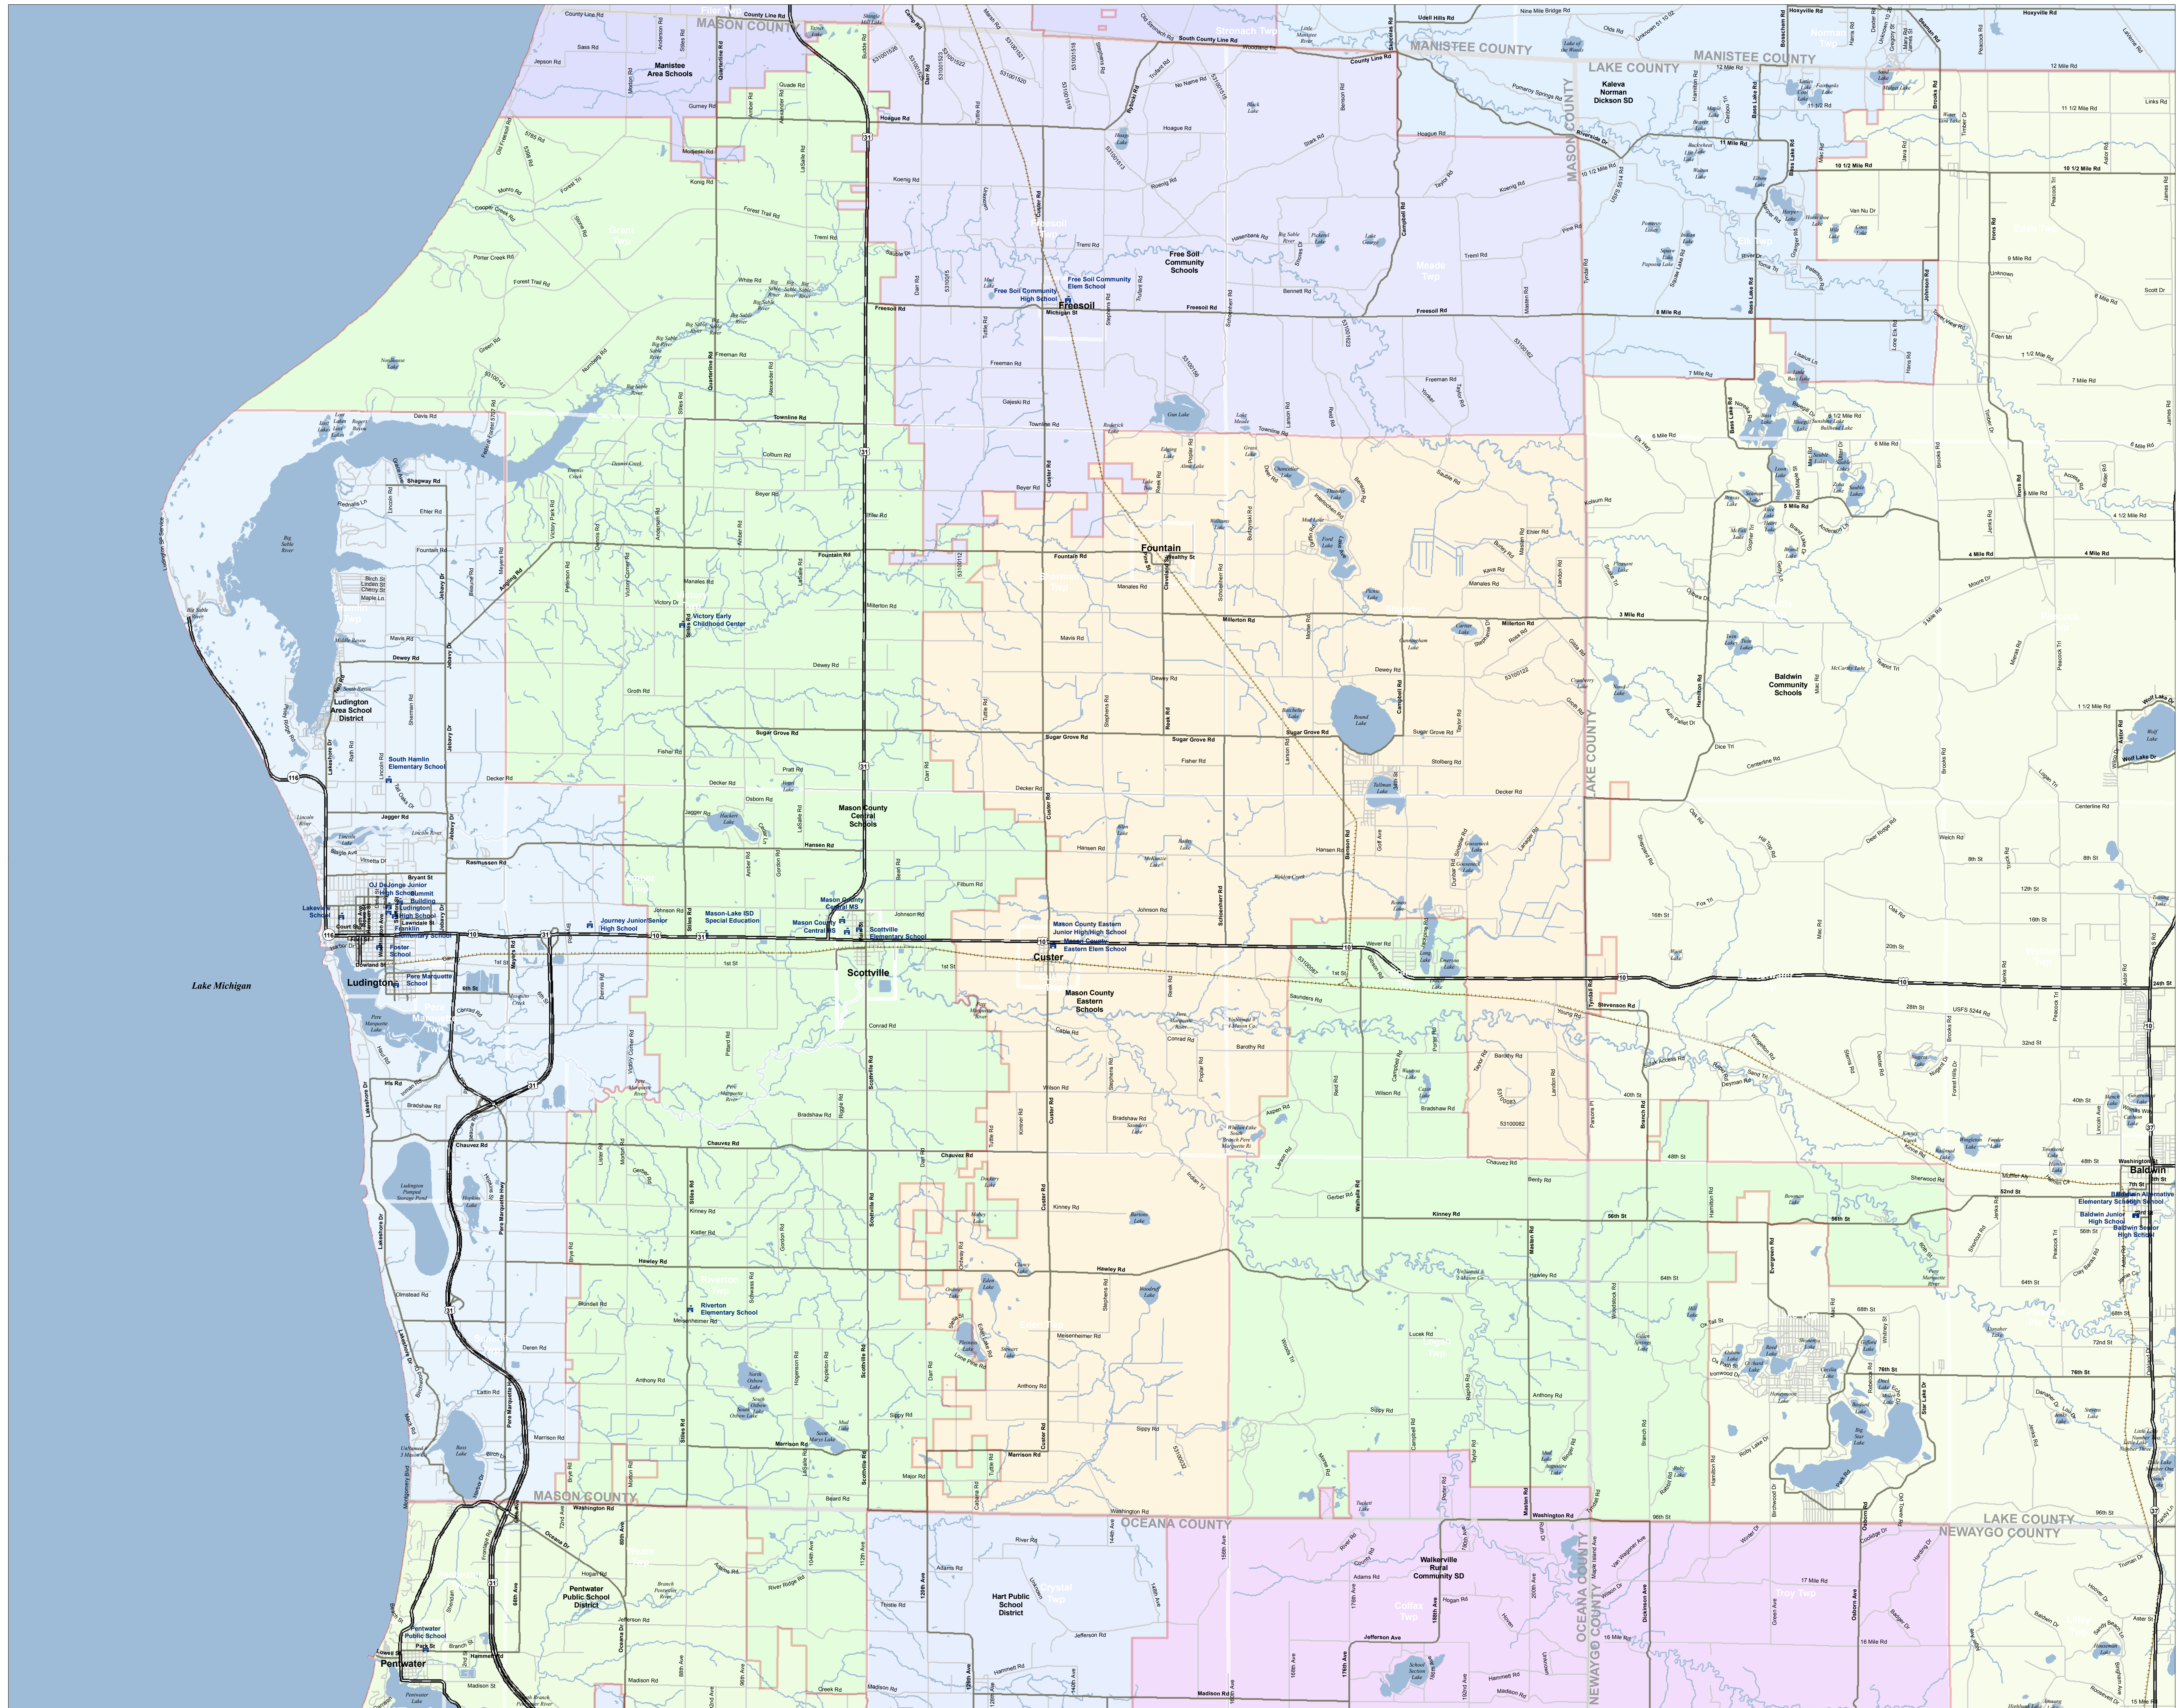

Mason County Central Schools

Mason-Lake ISD

- SCHOOL
- SCHOOL DISTRICT BOUNDARY
- CITY / VILLAGE
- COUNTY BOUNDARY
- WATER FEATURE
- **Road System**
- HIGHWAY
- MAJOR ROAD
- LOCAL ROAD
- RAILROAD