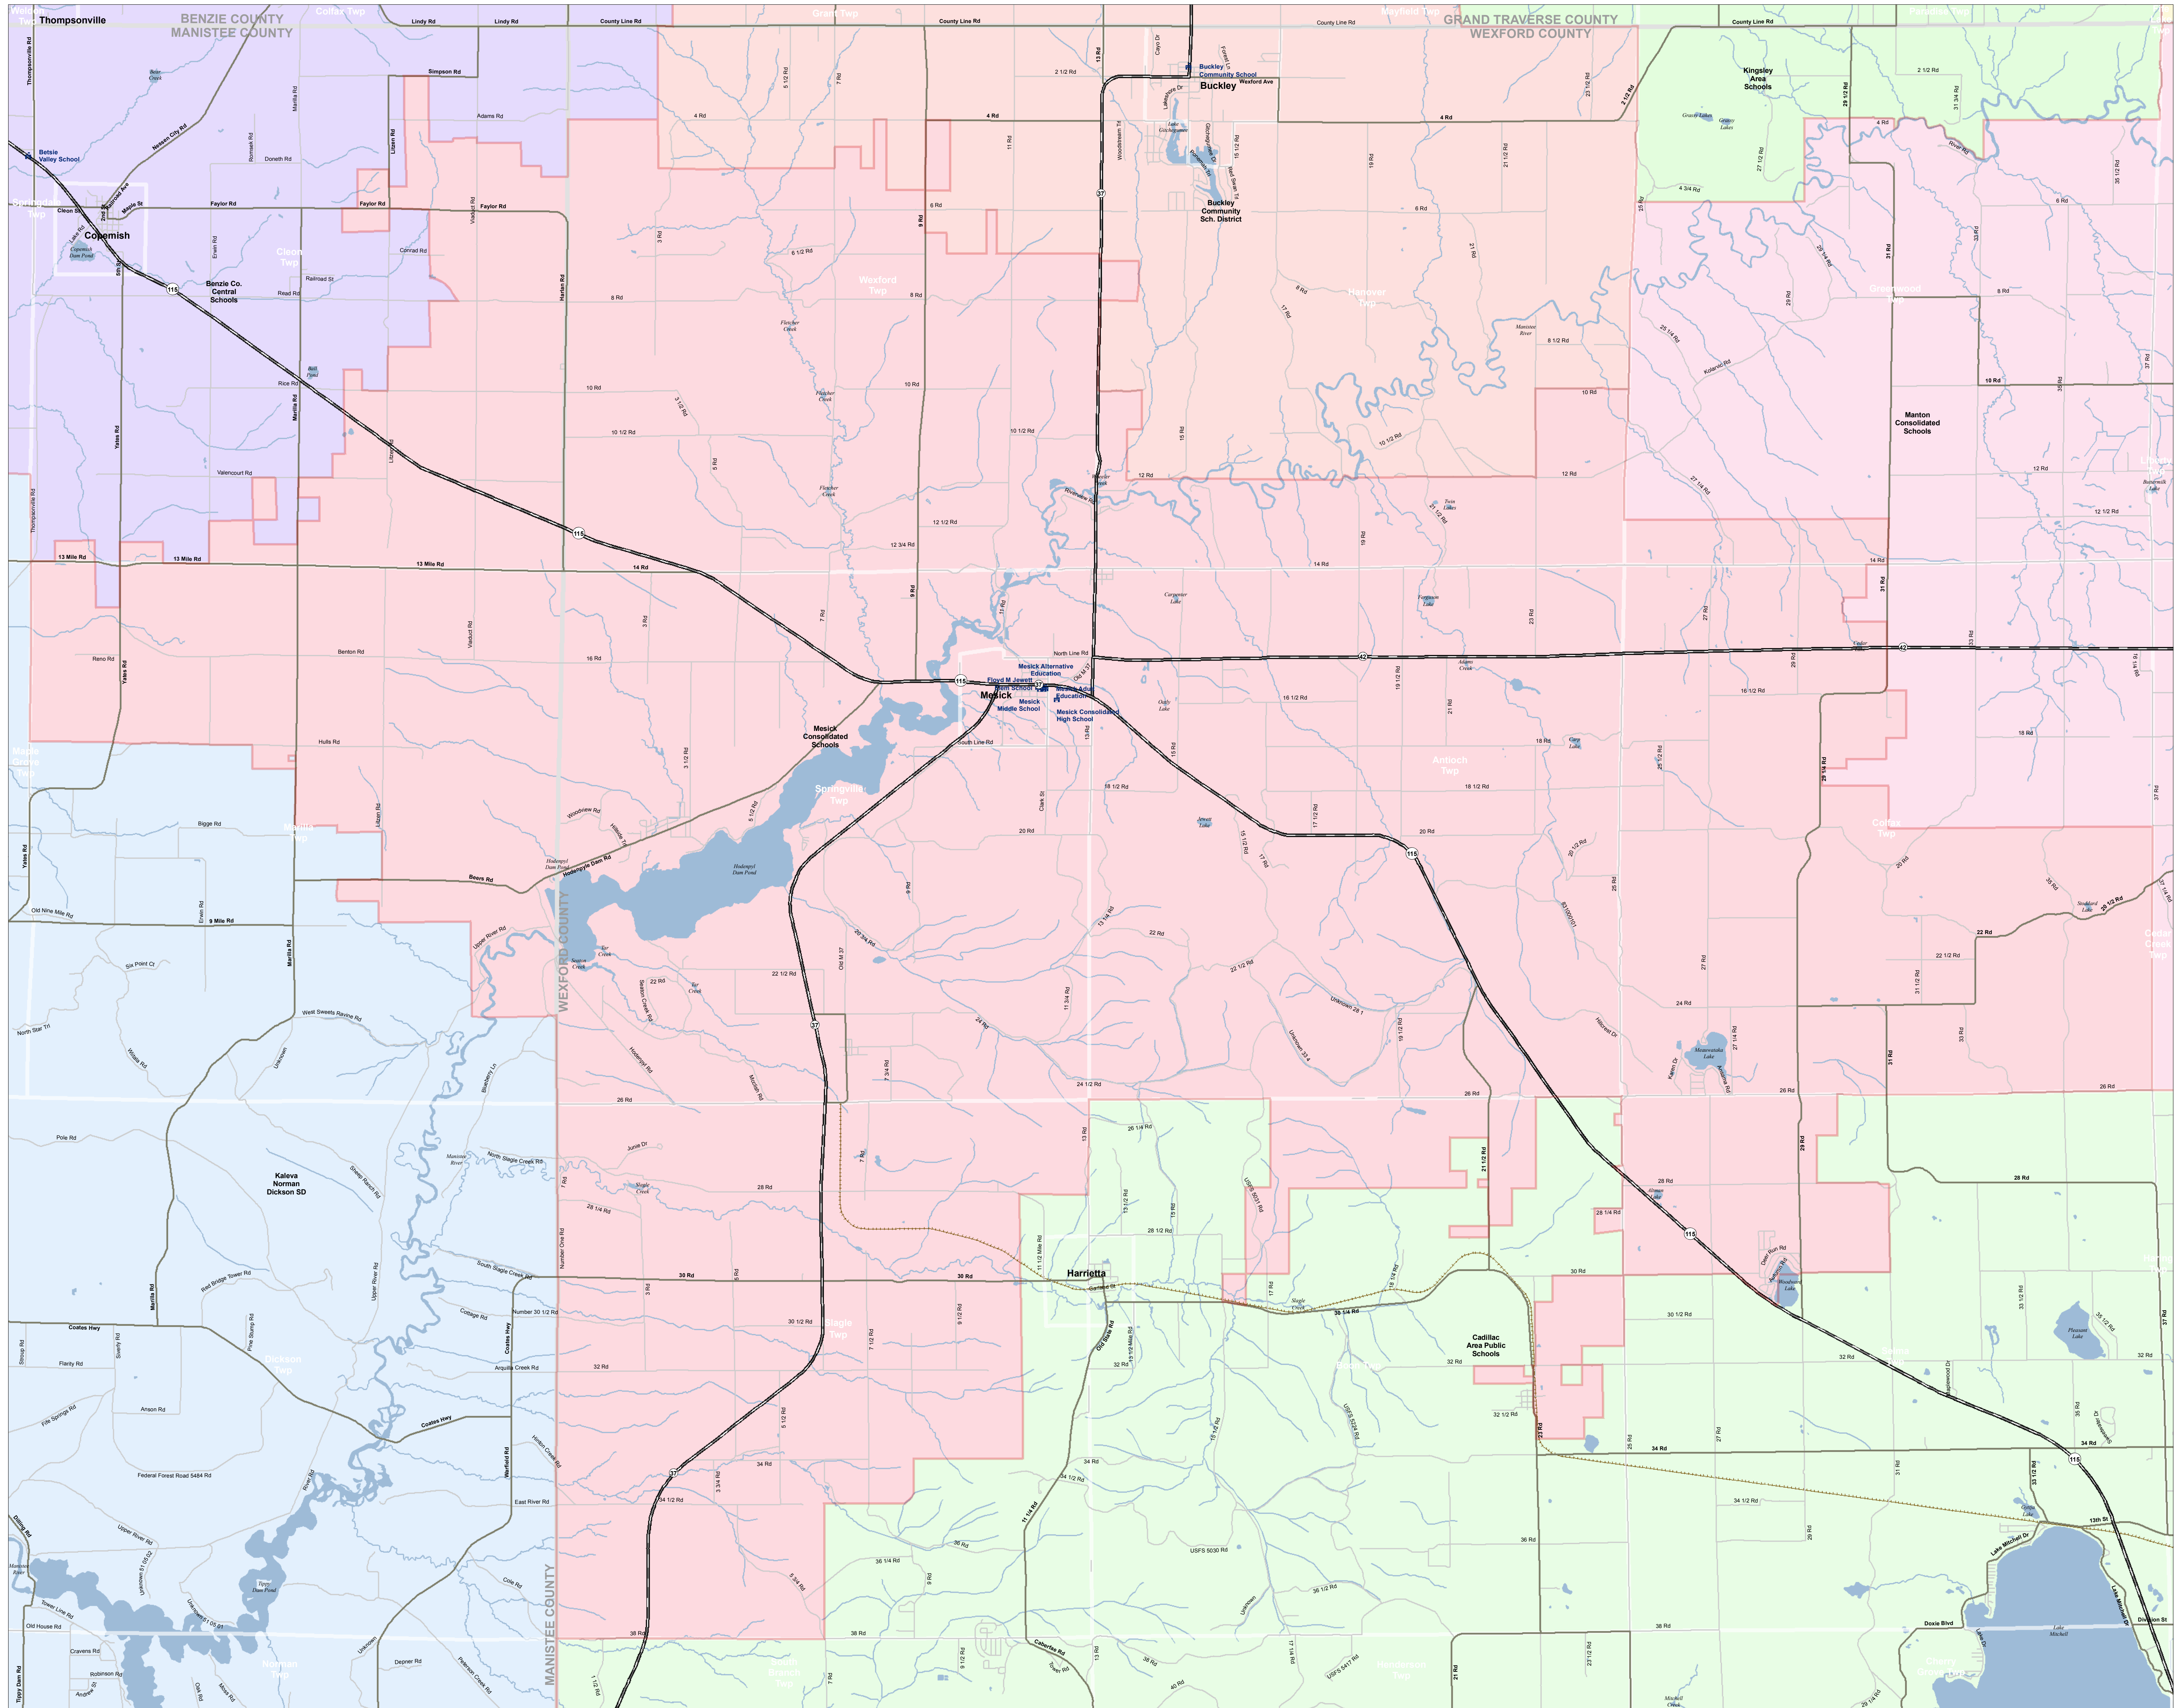

Mesick Consolidated Schools

Wexford-Missaukee ISD

- SCHOOL
- SCHOOL DISTRICT BOUNDARY
- CITY / VILLAGE
- COUNTY BOUNDARY
- WATER FEATURE
- **Road System**
- HIGHWAY
- MAJOR ROAD
- LOCAL ROAD
- RAILROAD