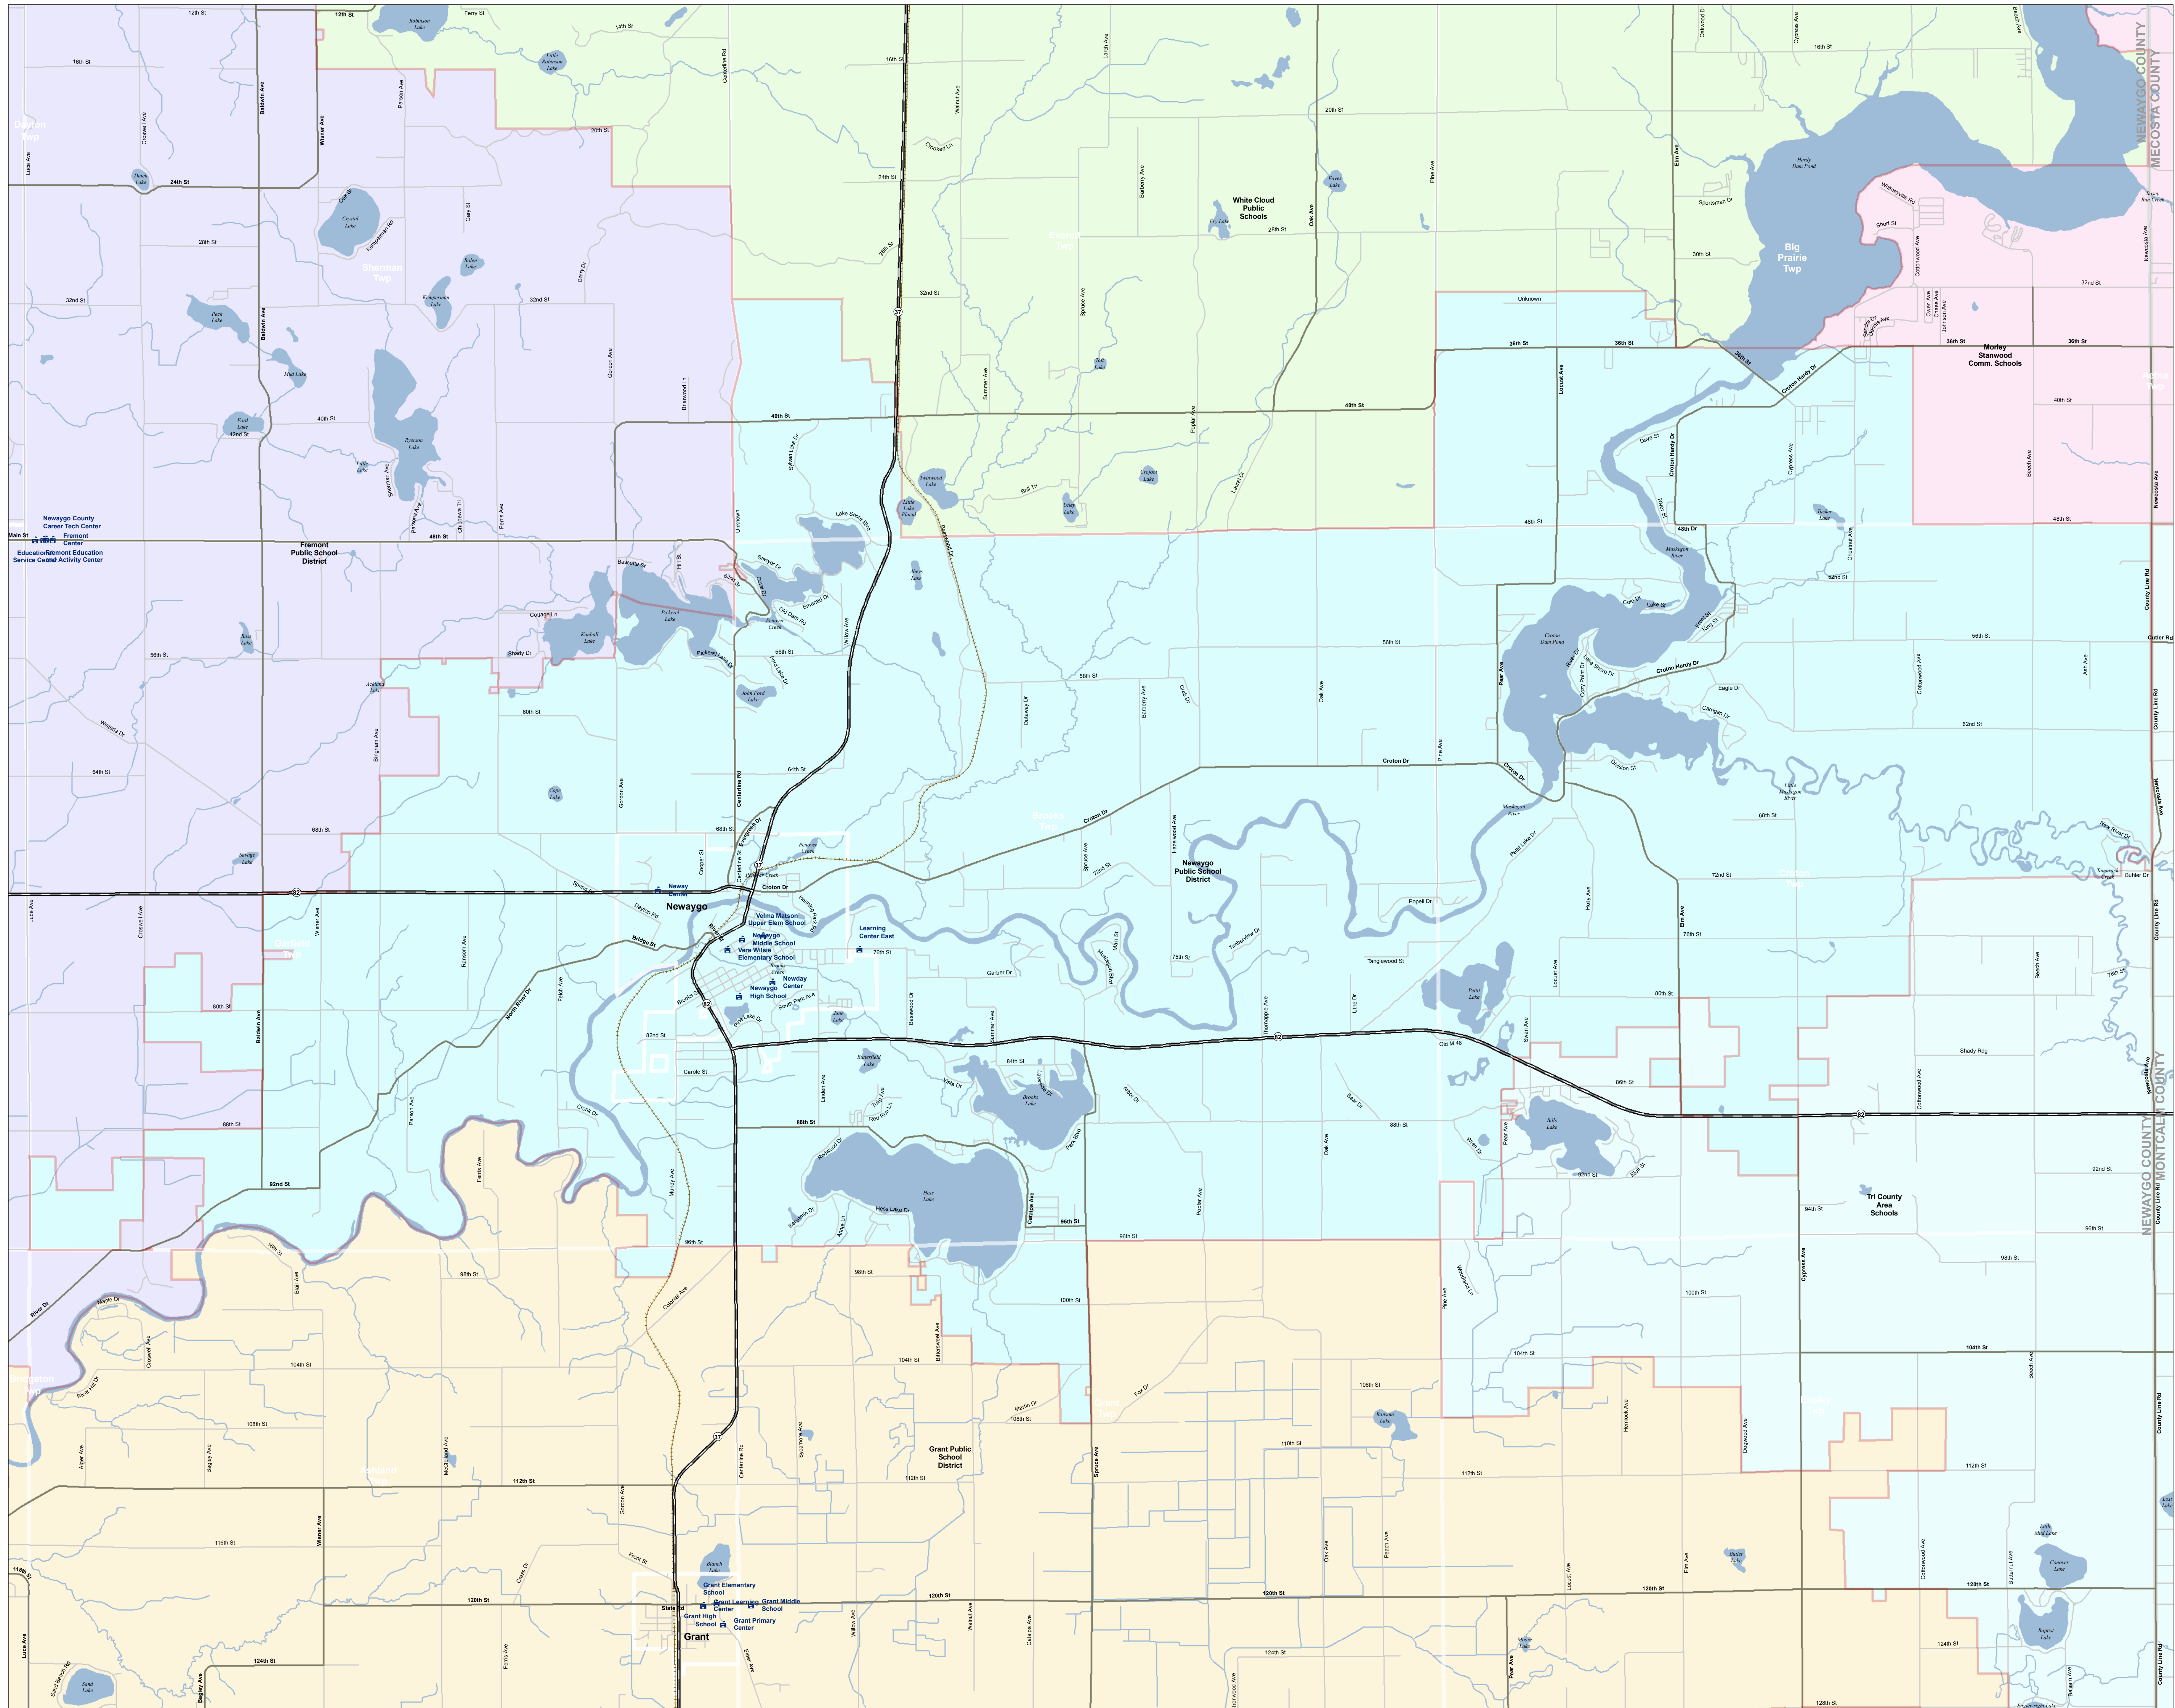

Newaygo Public School District

Newaygo County ISD - ESC

- SCHOOL
- SCHOOL DISTRICT BOUNDARY
- CITY / VILLAGE
- COUNTY BOUNDARY
- WATER FEATURE
- **Road System**
- HIGHWAY
- MAJOR ROAD
- LOCAL ROAD
- RAILROAD

For more information:
Web: www.michigan.gov/gci
Phone: 517.373.7910