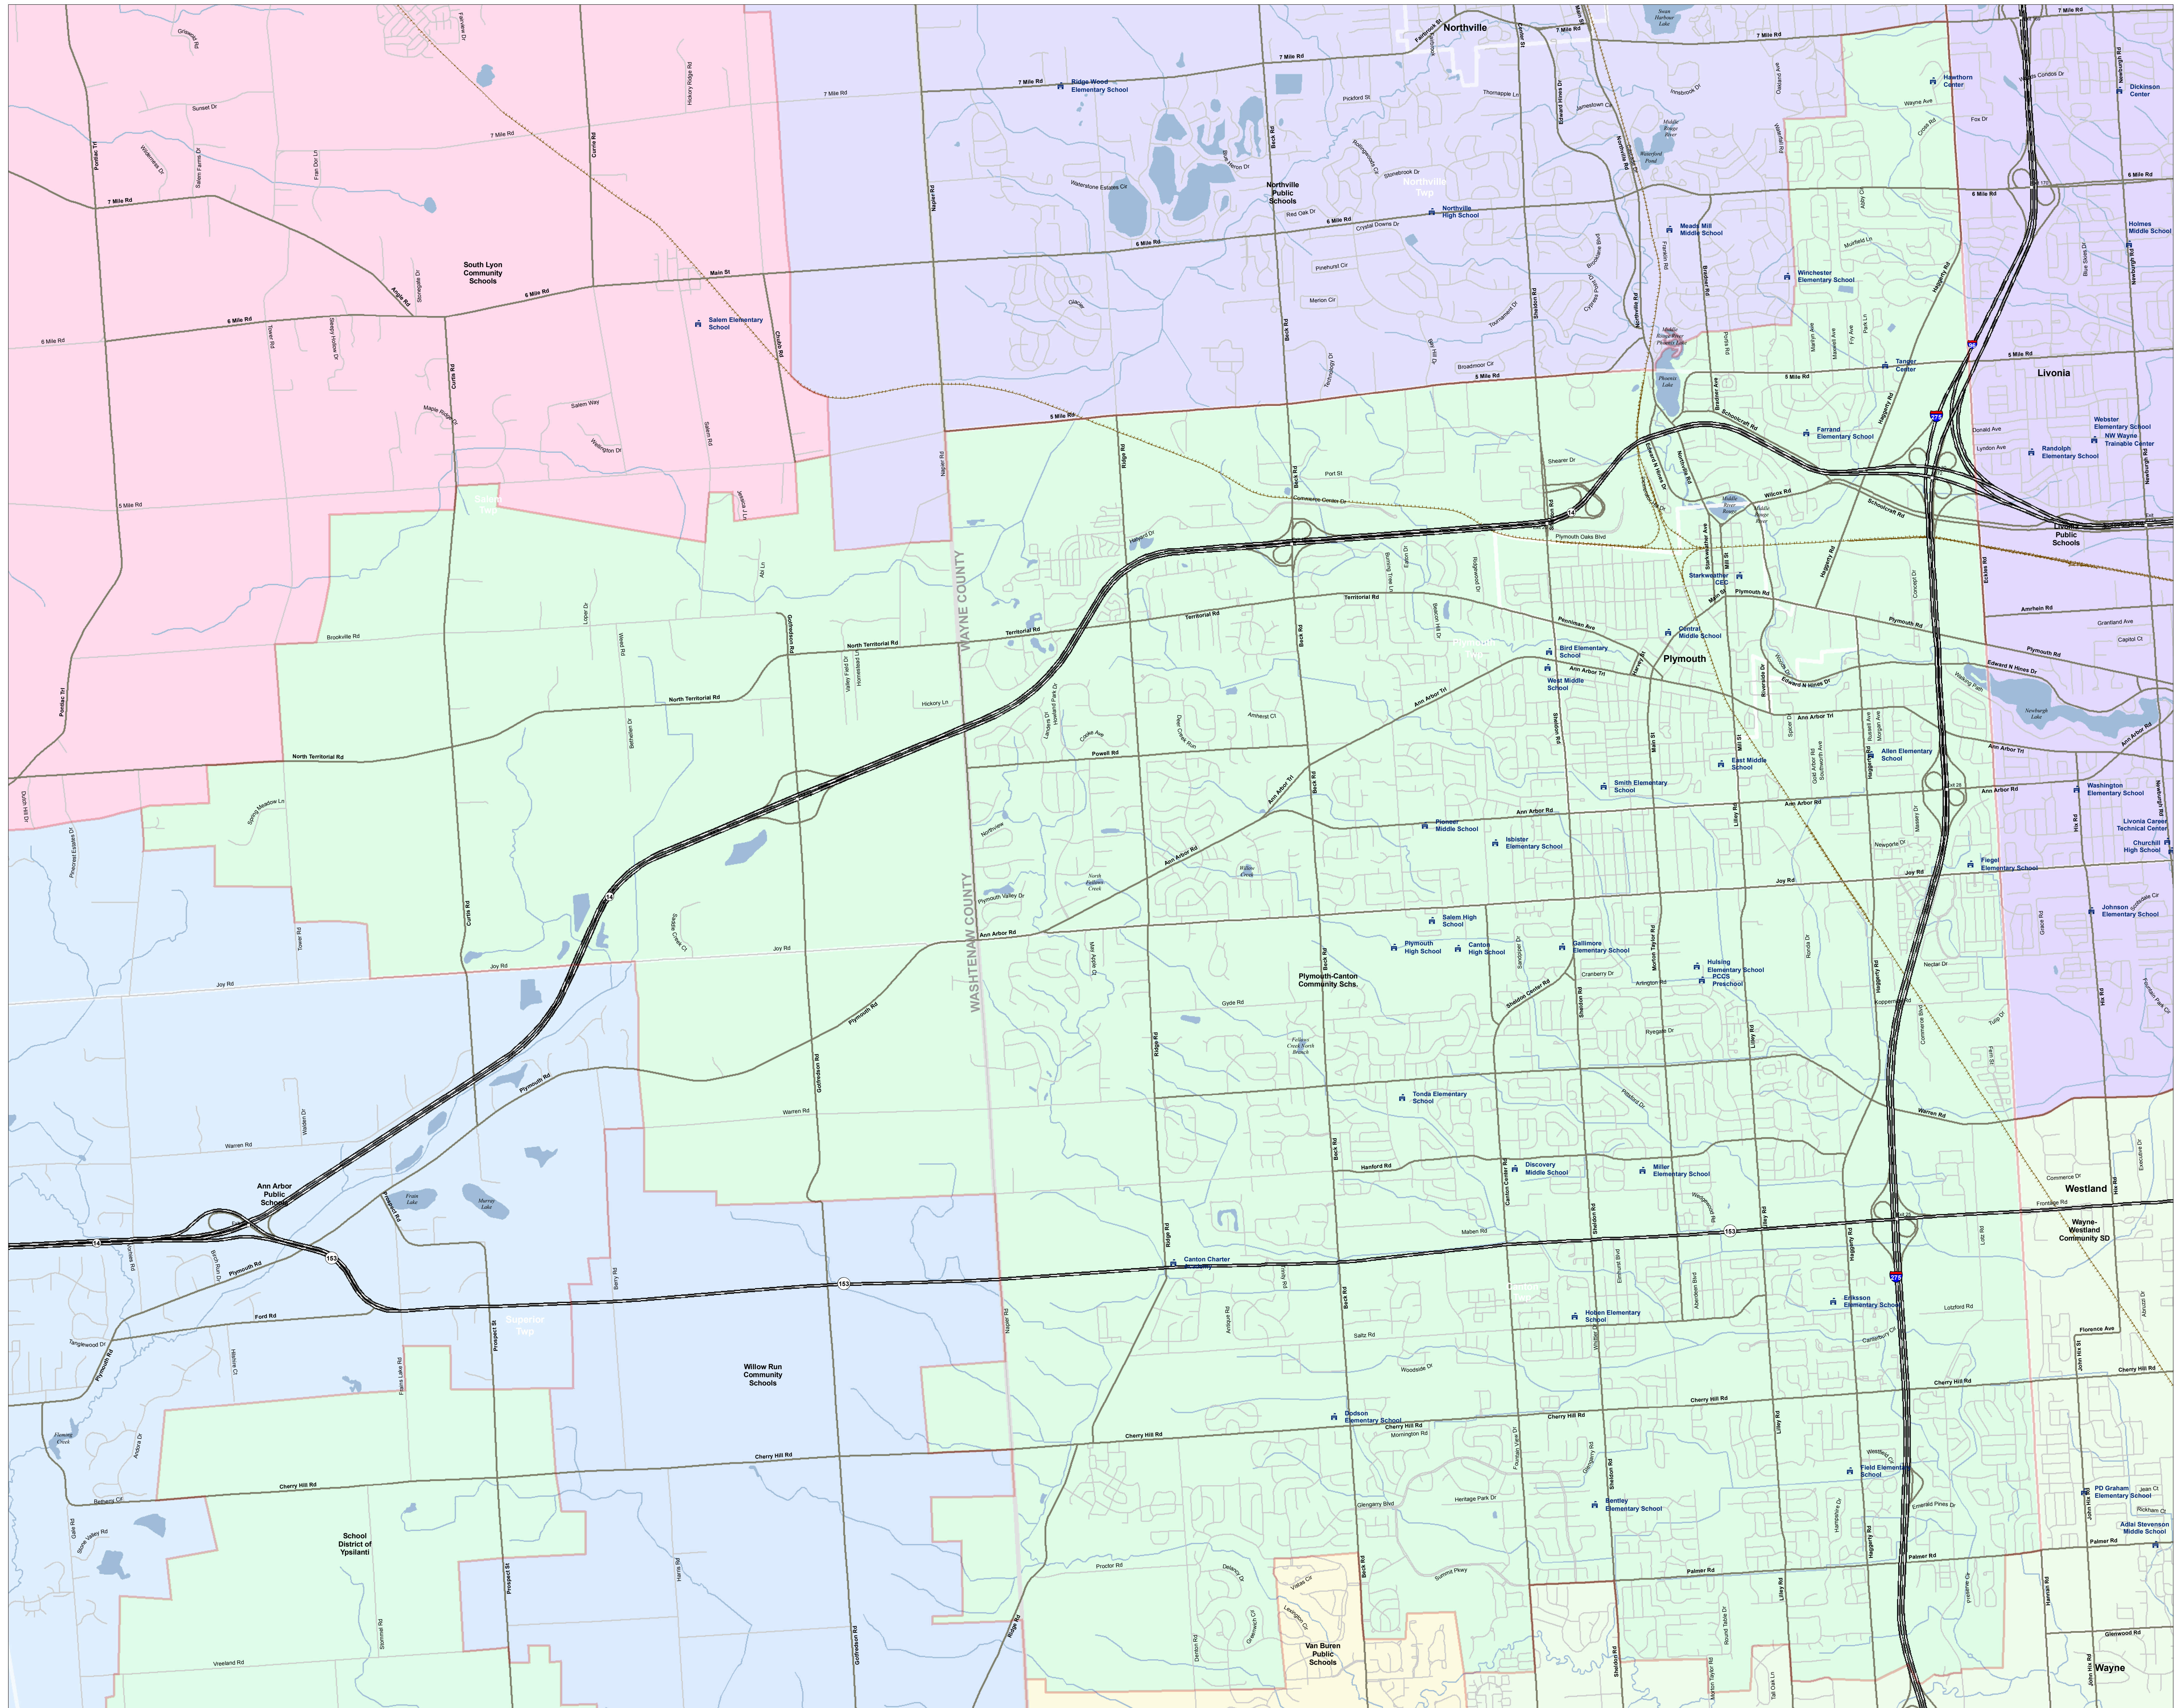

Plymouth-Canton Community Schs.

Wayne RESA

- SCHOOL
- SCHOOL DISTRICT BOUNDARY
- CITY / VILLAGE
- COUNTY BOUNDARY
- WATER FEATURE
- **Road System**
- HIGHWAY
- MAJOR ROAD
- LOCAL ROAD
- RAILROAD