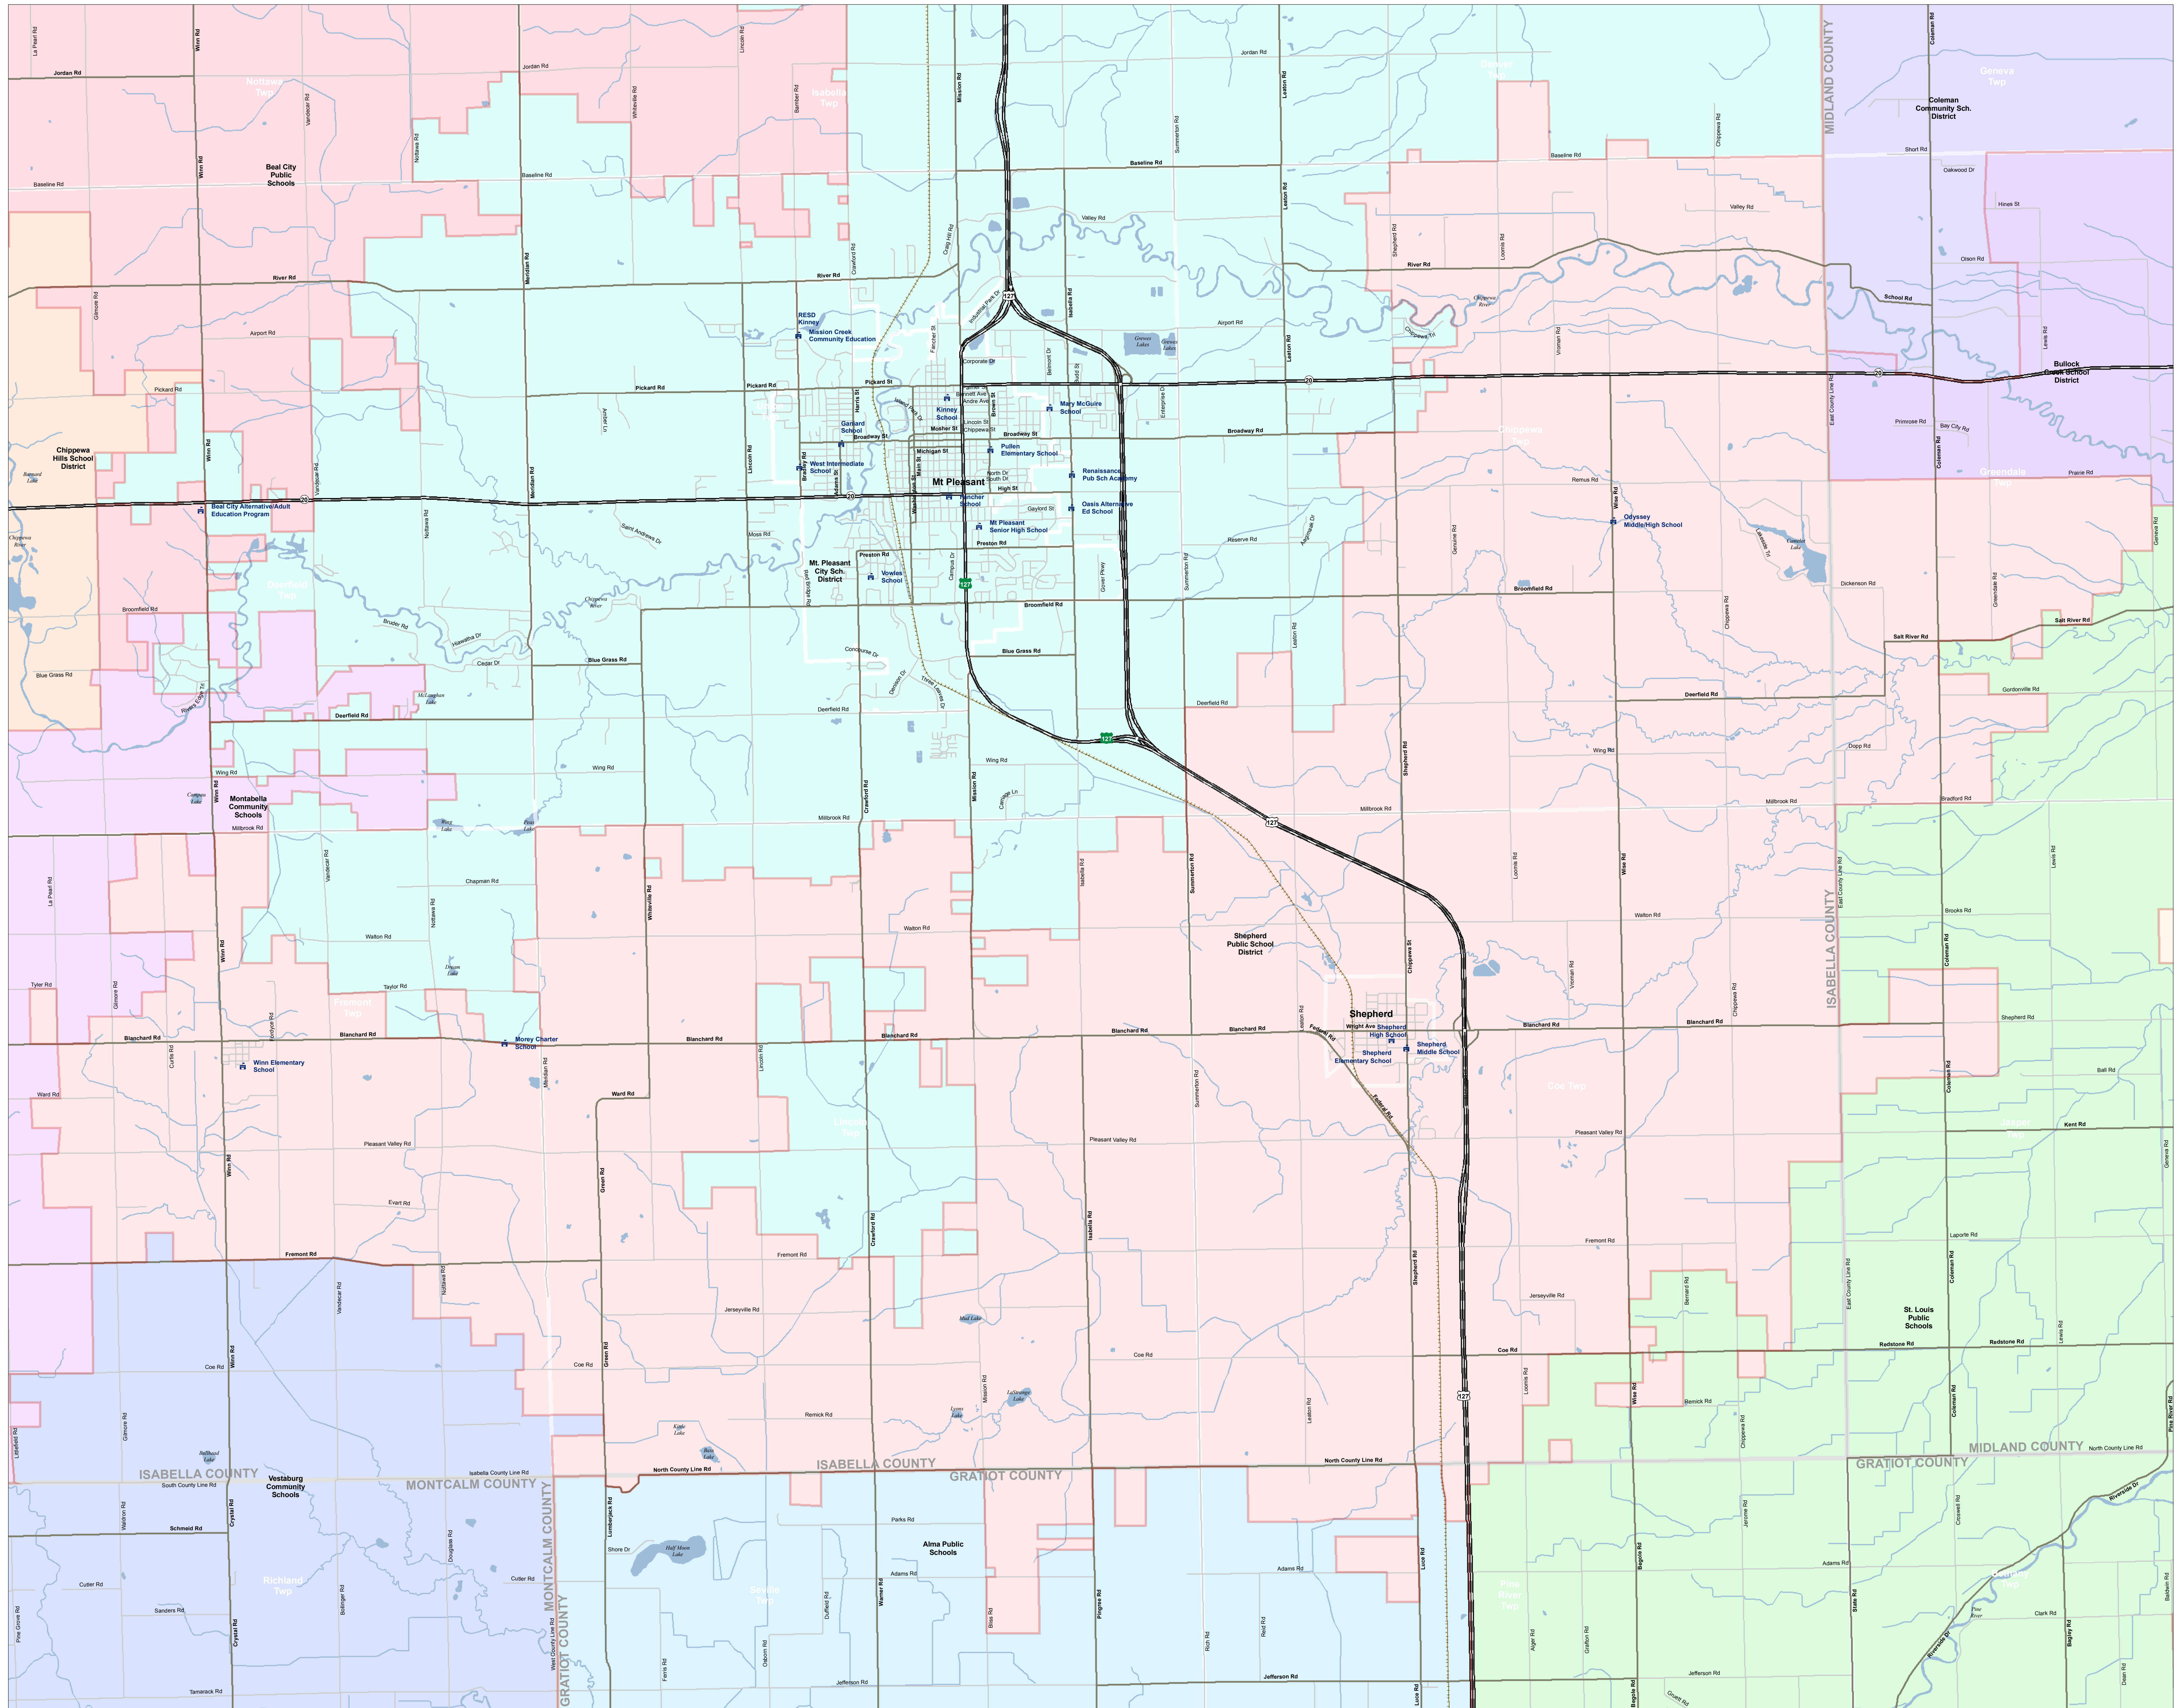

Shepherd Public School District

Gratiot-Isabella RESD

- SCHOOL
- SCHOOL DISTRICT BOUNDARY
- CITY / VILLAGE
- COUNTY BOUNDARY
- WATER FEATURE
- Road System
  - HIGHWAY
  - MAJOR ROAD
  - LOCAL ROAD
  - RAILROAD

Produced by: J. Shively
Michigan Center for Geographic Information
Department of Information Technology
Completion: March 2008

For more information:
Web: www.michigan.gov/gci
Phone: 517.373.7910