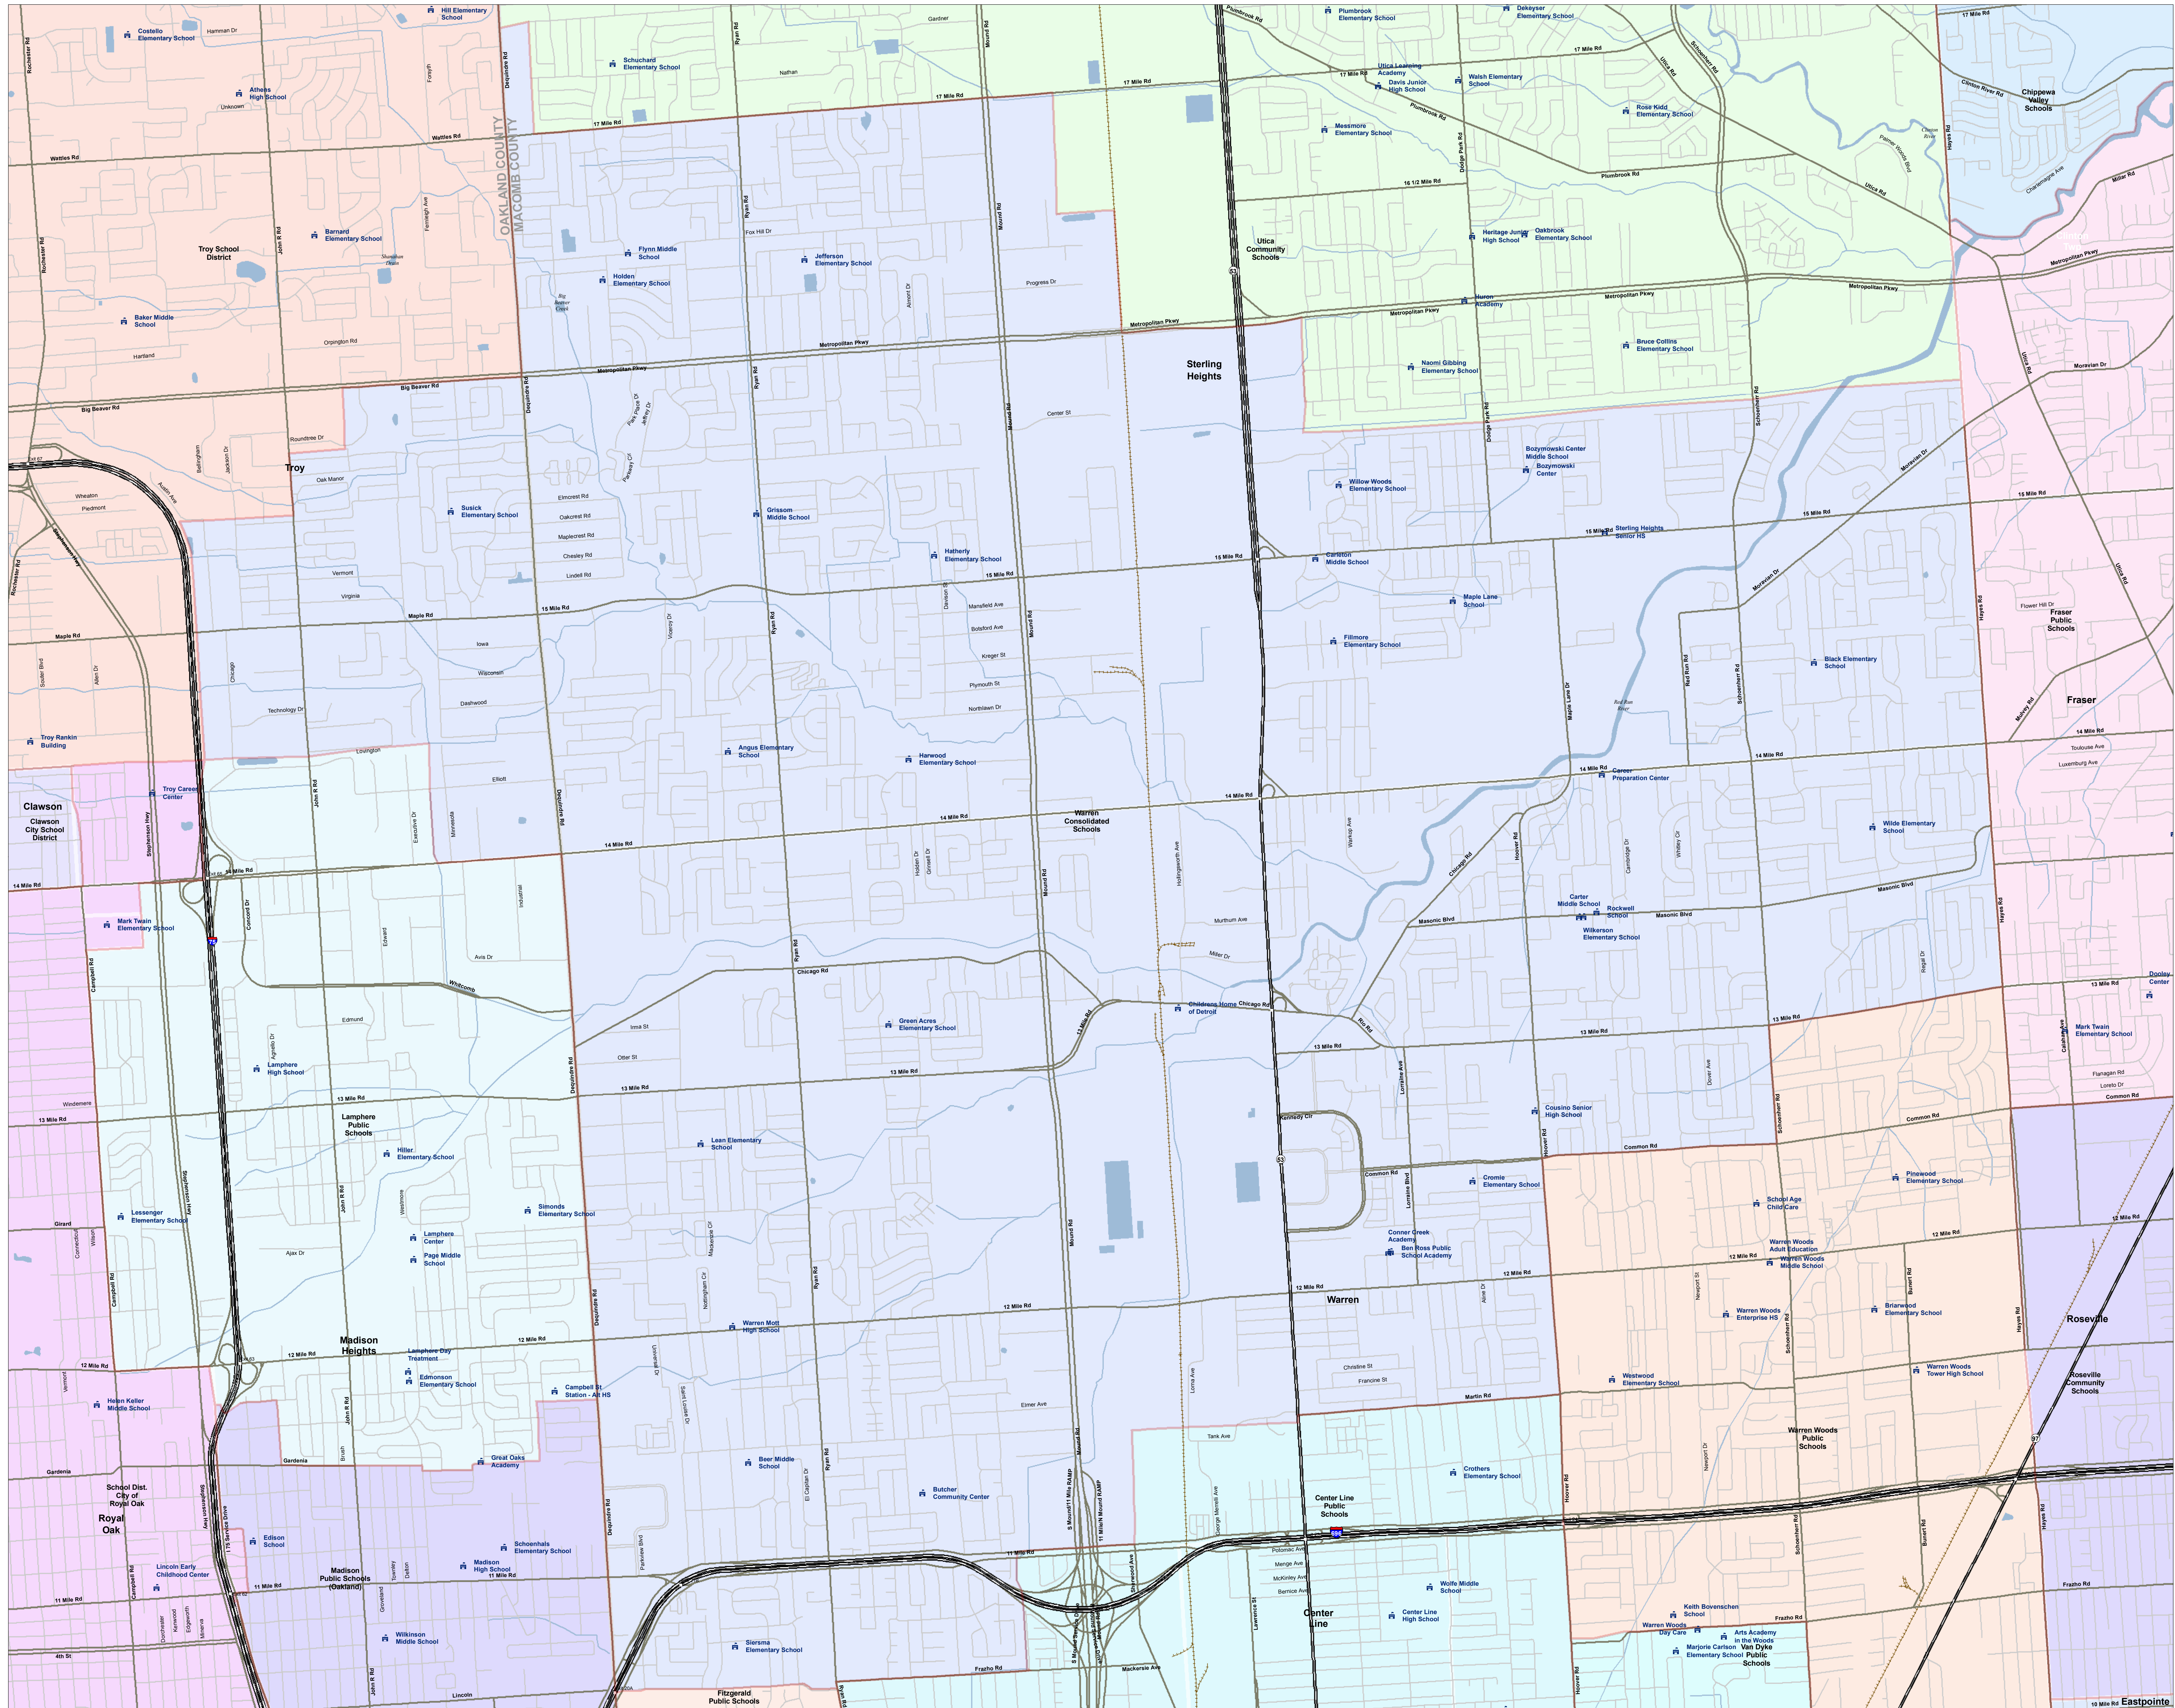

Warren Consolidated Schools

Macomb ISD

- SCHOOL
- SCHOOL DISTRICT BOUNDARY
- CITY / VILLAGE
- COUNTY BOUNDARY
- WATER FEATURE
- **Road System**
- HIGHWAY
- MAJOR ROAD
- LOCAL ROAD
- RAILROAD