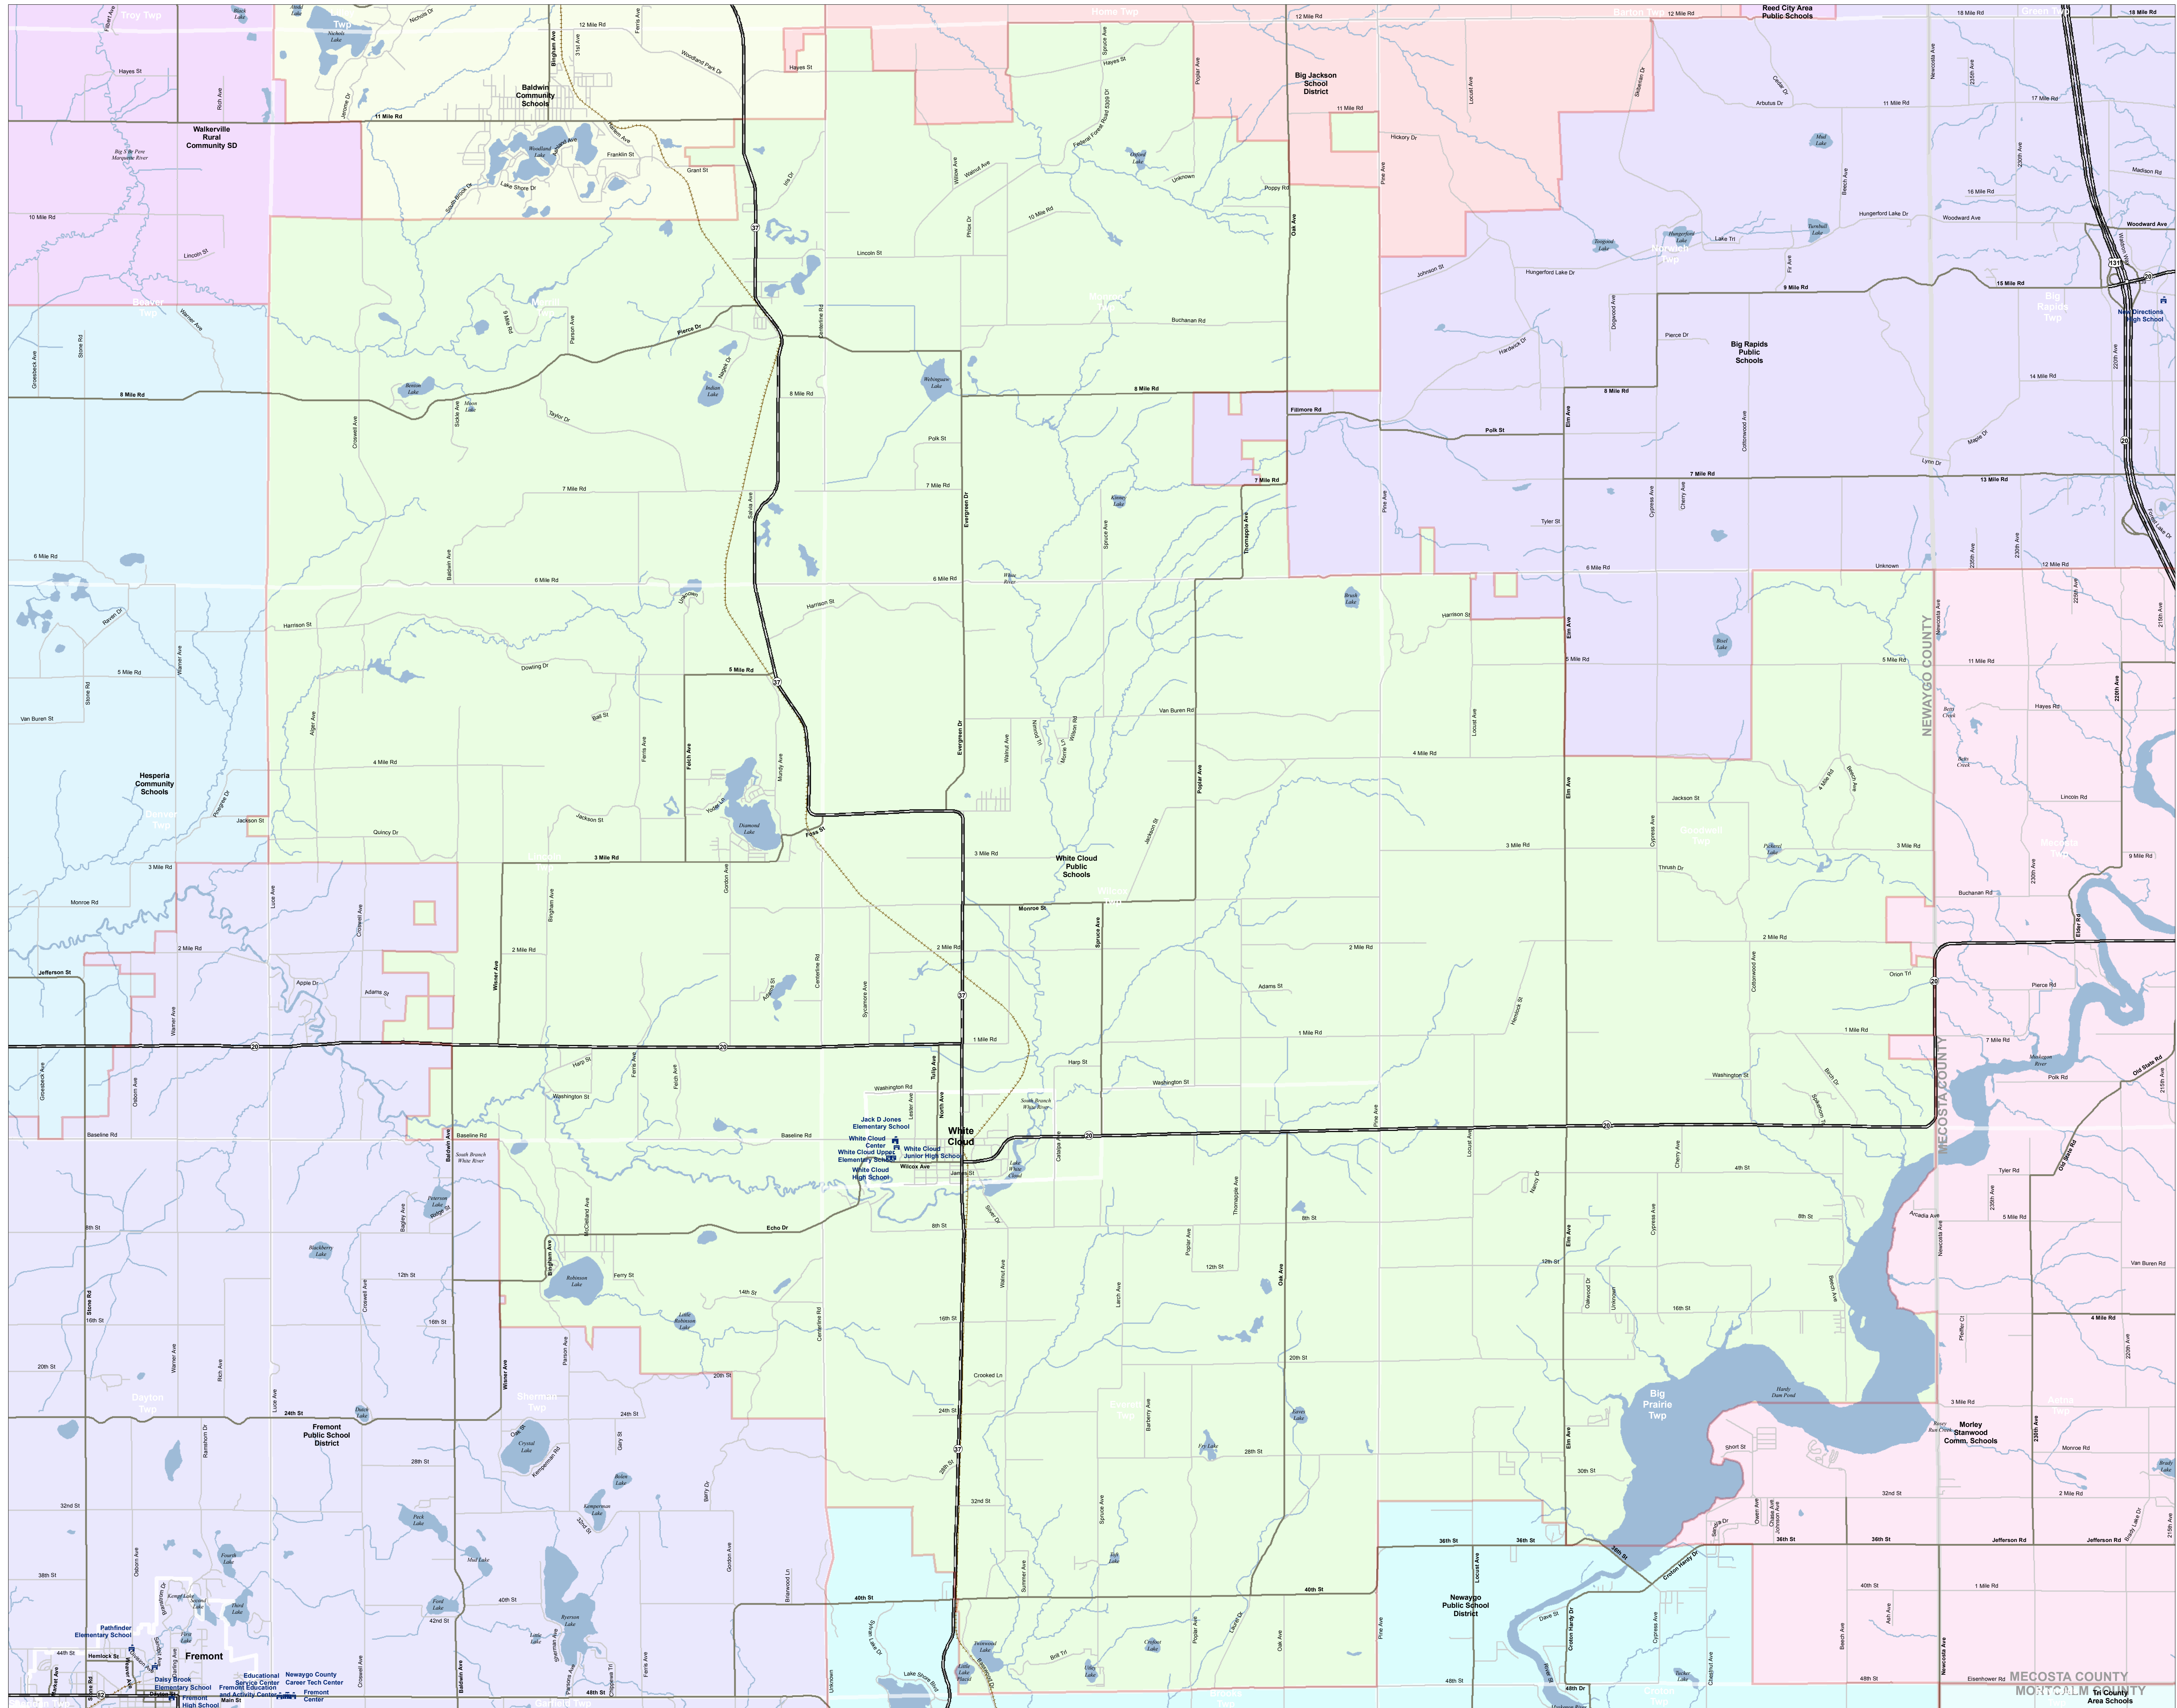

White Cloud Public Schools

Newaygo County ISD - ESC

- SCHOOL
- SCHOOL DISTRICT BOUNDARY
- CITY / VILLAGE
- COUNTY BOUNDARY
- WATER FEATURE
- **Road System**
  - HIGHWAY
  - MAJOR ROAD
  - LOCAL ROAD
  - RAILROAD

For more information:
Web: www.michigan.gov/cgi
Phone: 517.373.7910