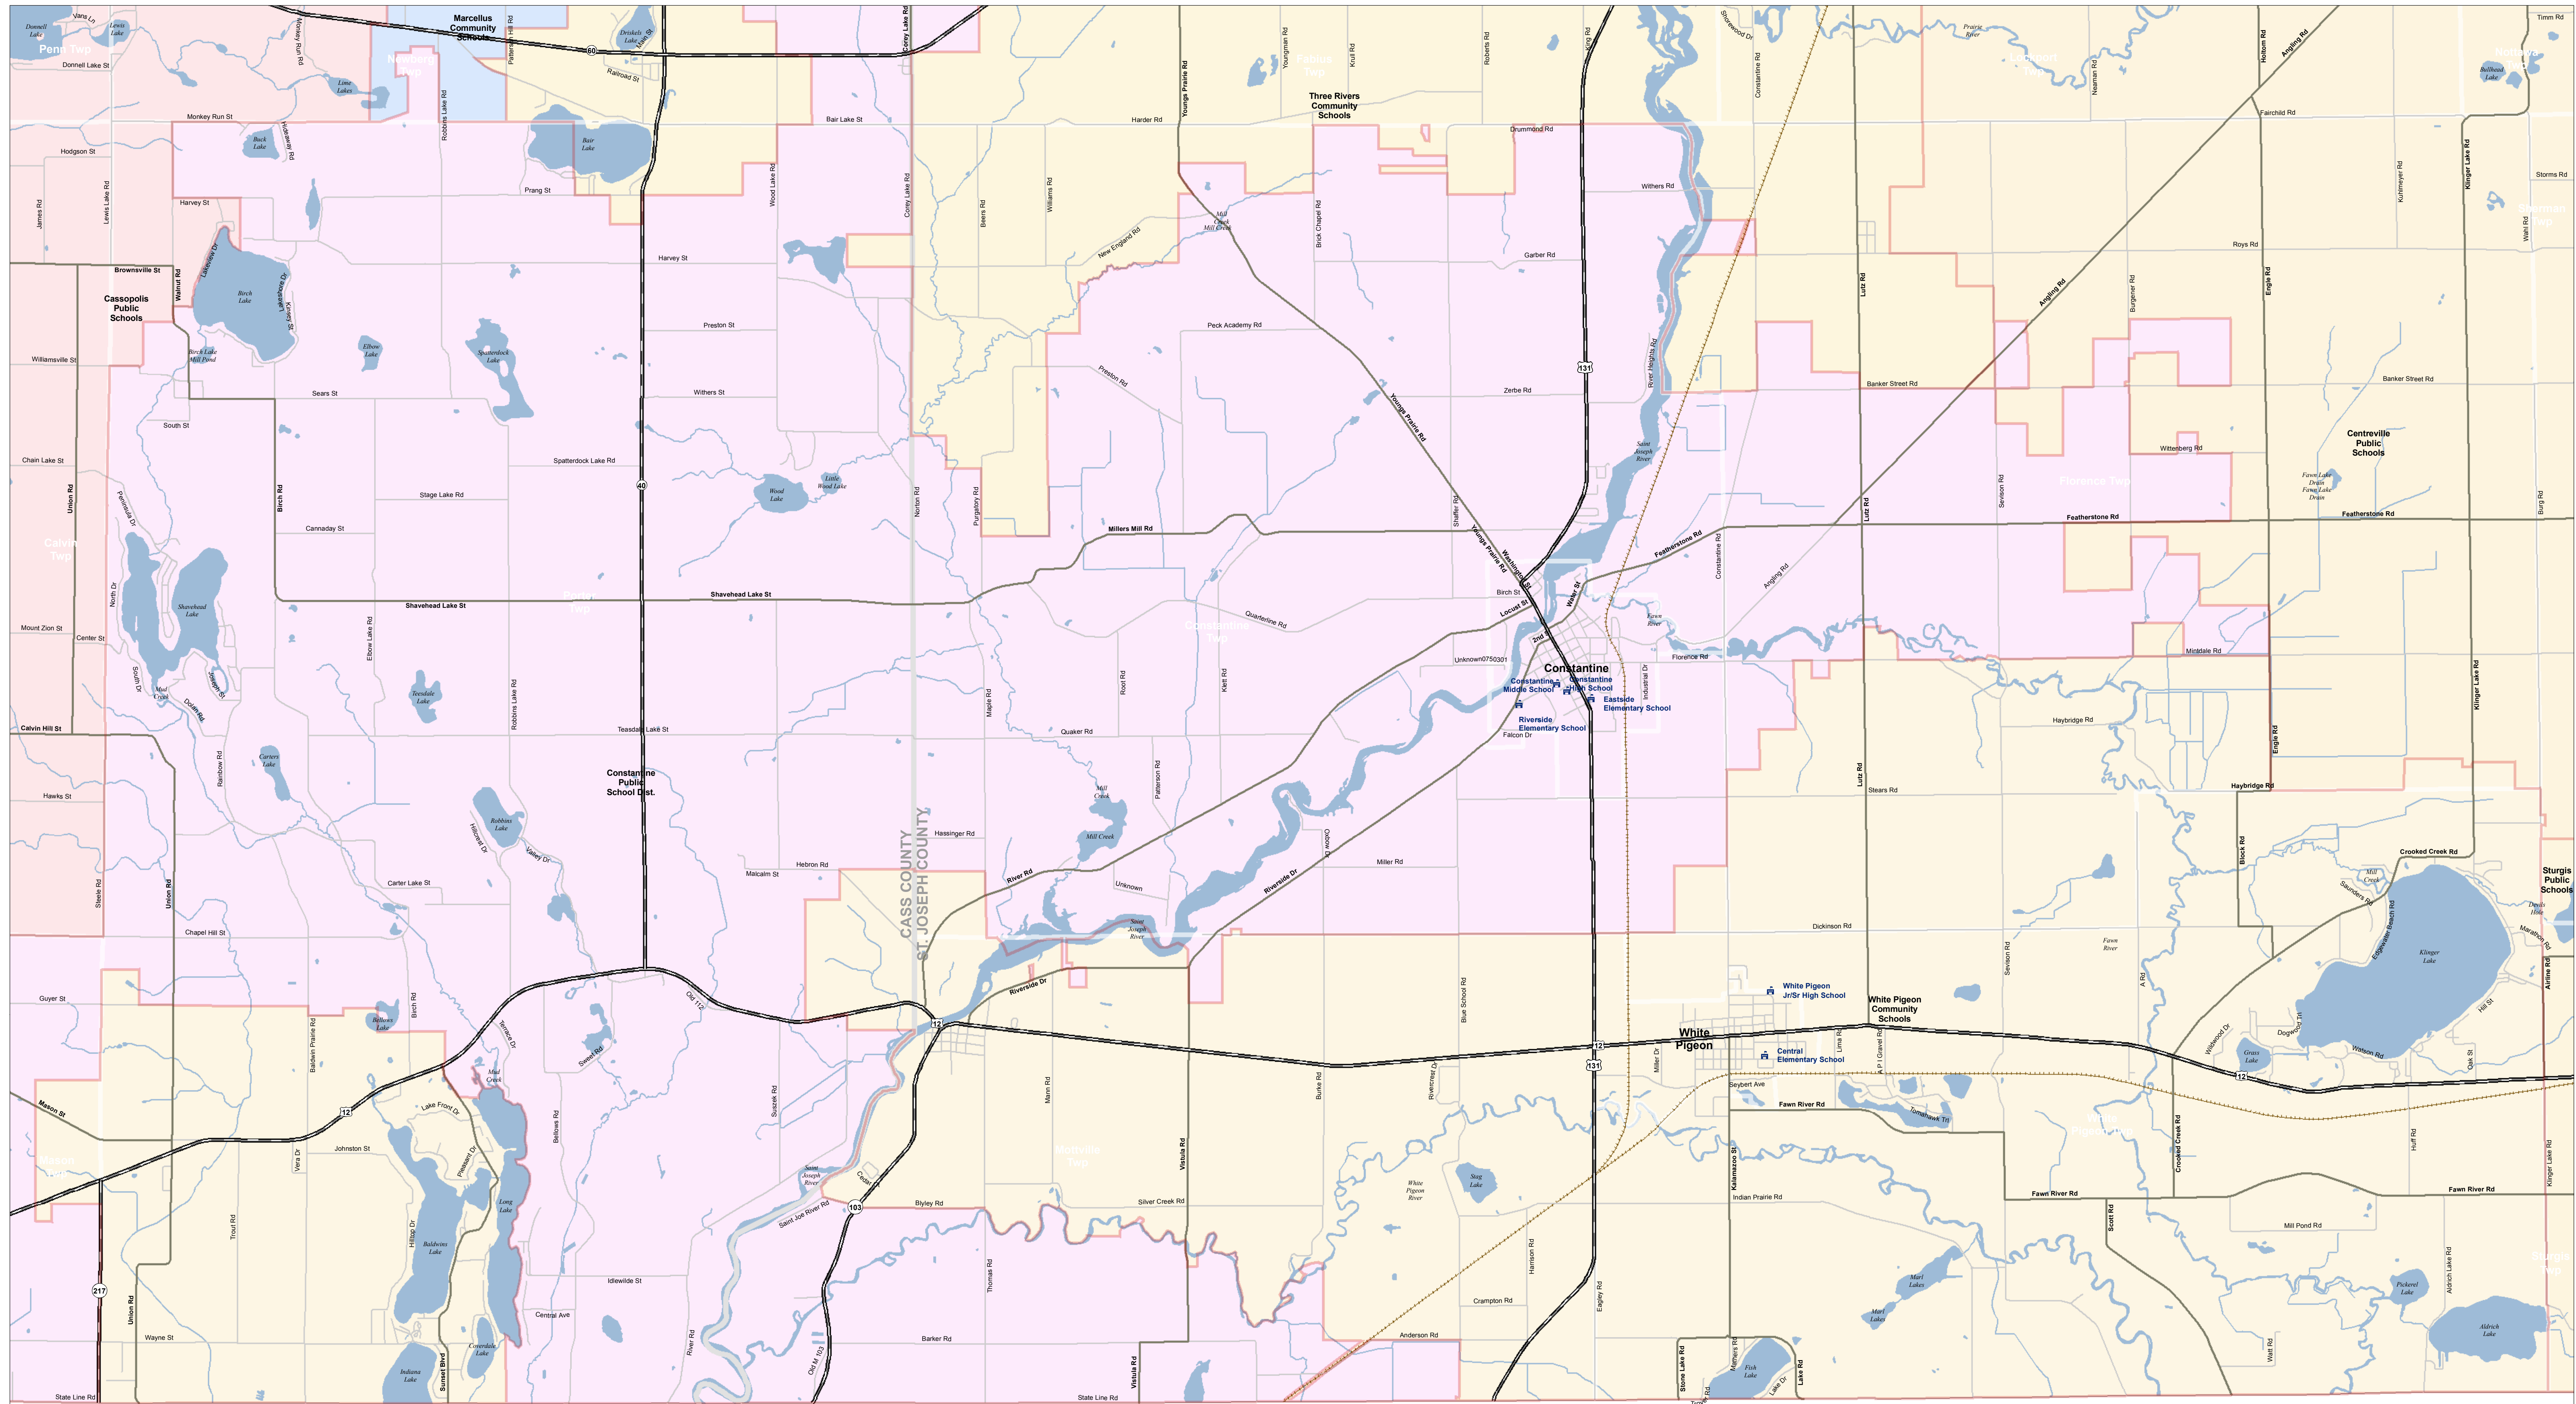

White Pigeon Community Schools

St. Joseph ISD

- SCHOOL
- SCHOOL DISTRICT BOUNDARY
- CITY / VILLAGE
- COUNTY BOUNDARY
- WATER FEATURE
- **Road System**
- HIGHWAY
- MAJOR ROAD
- LOCAL ROAD
- RAILROAD

Produced by: J. Shively
Michigan Center for Geographic Information
Completion: March 2008