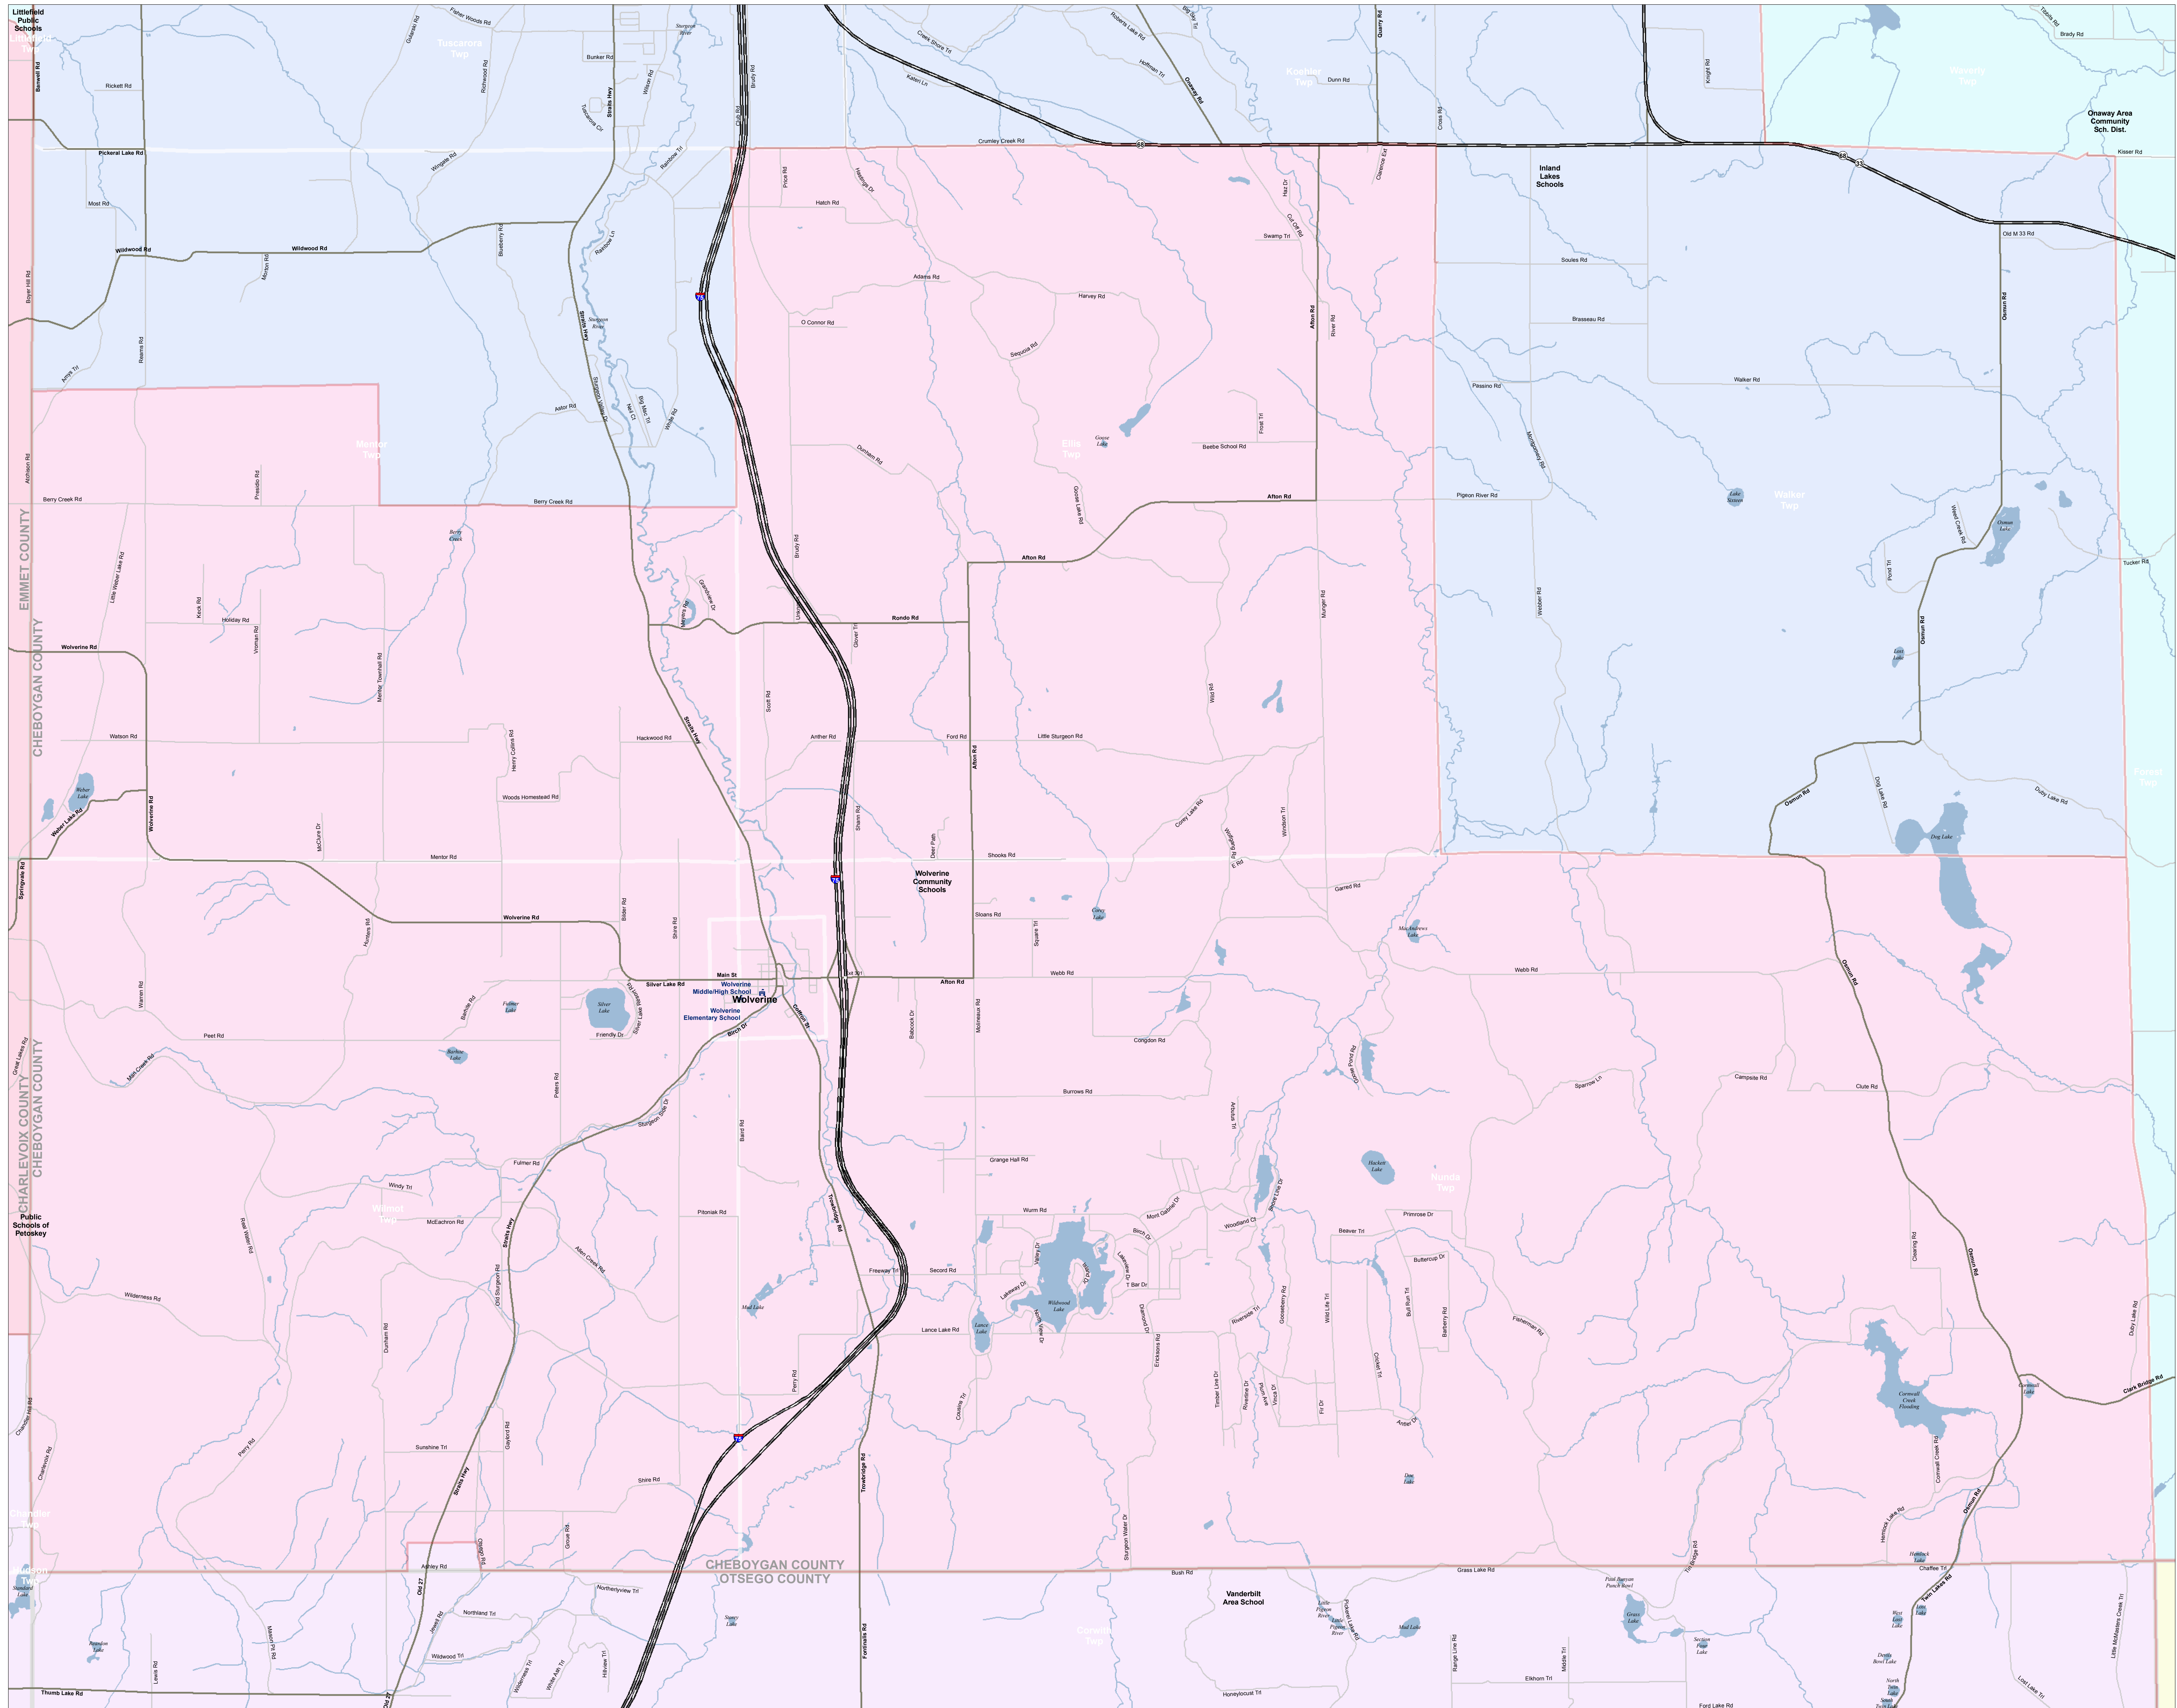

Wolverine Community Schools

Cheb-Otsego-Presque Isle ESD

- SCHOOL
- SCHOOL DISTRICT BOUNDARY
- CITY / VILLAGE
- COUNTY BOUNDARY
- WATER FEATURE
- **Road System**
- HIGHWAY
- MAJOR ROAD
- LOCAL ROAD
- RAILROAD