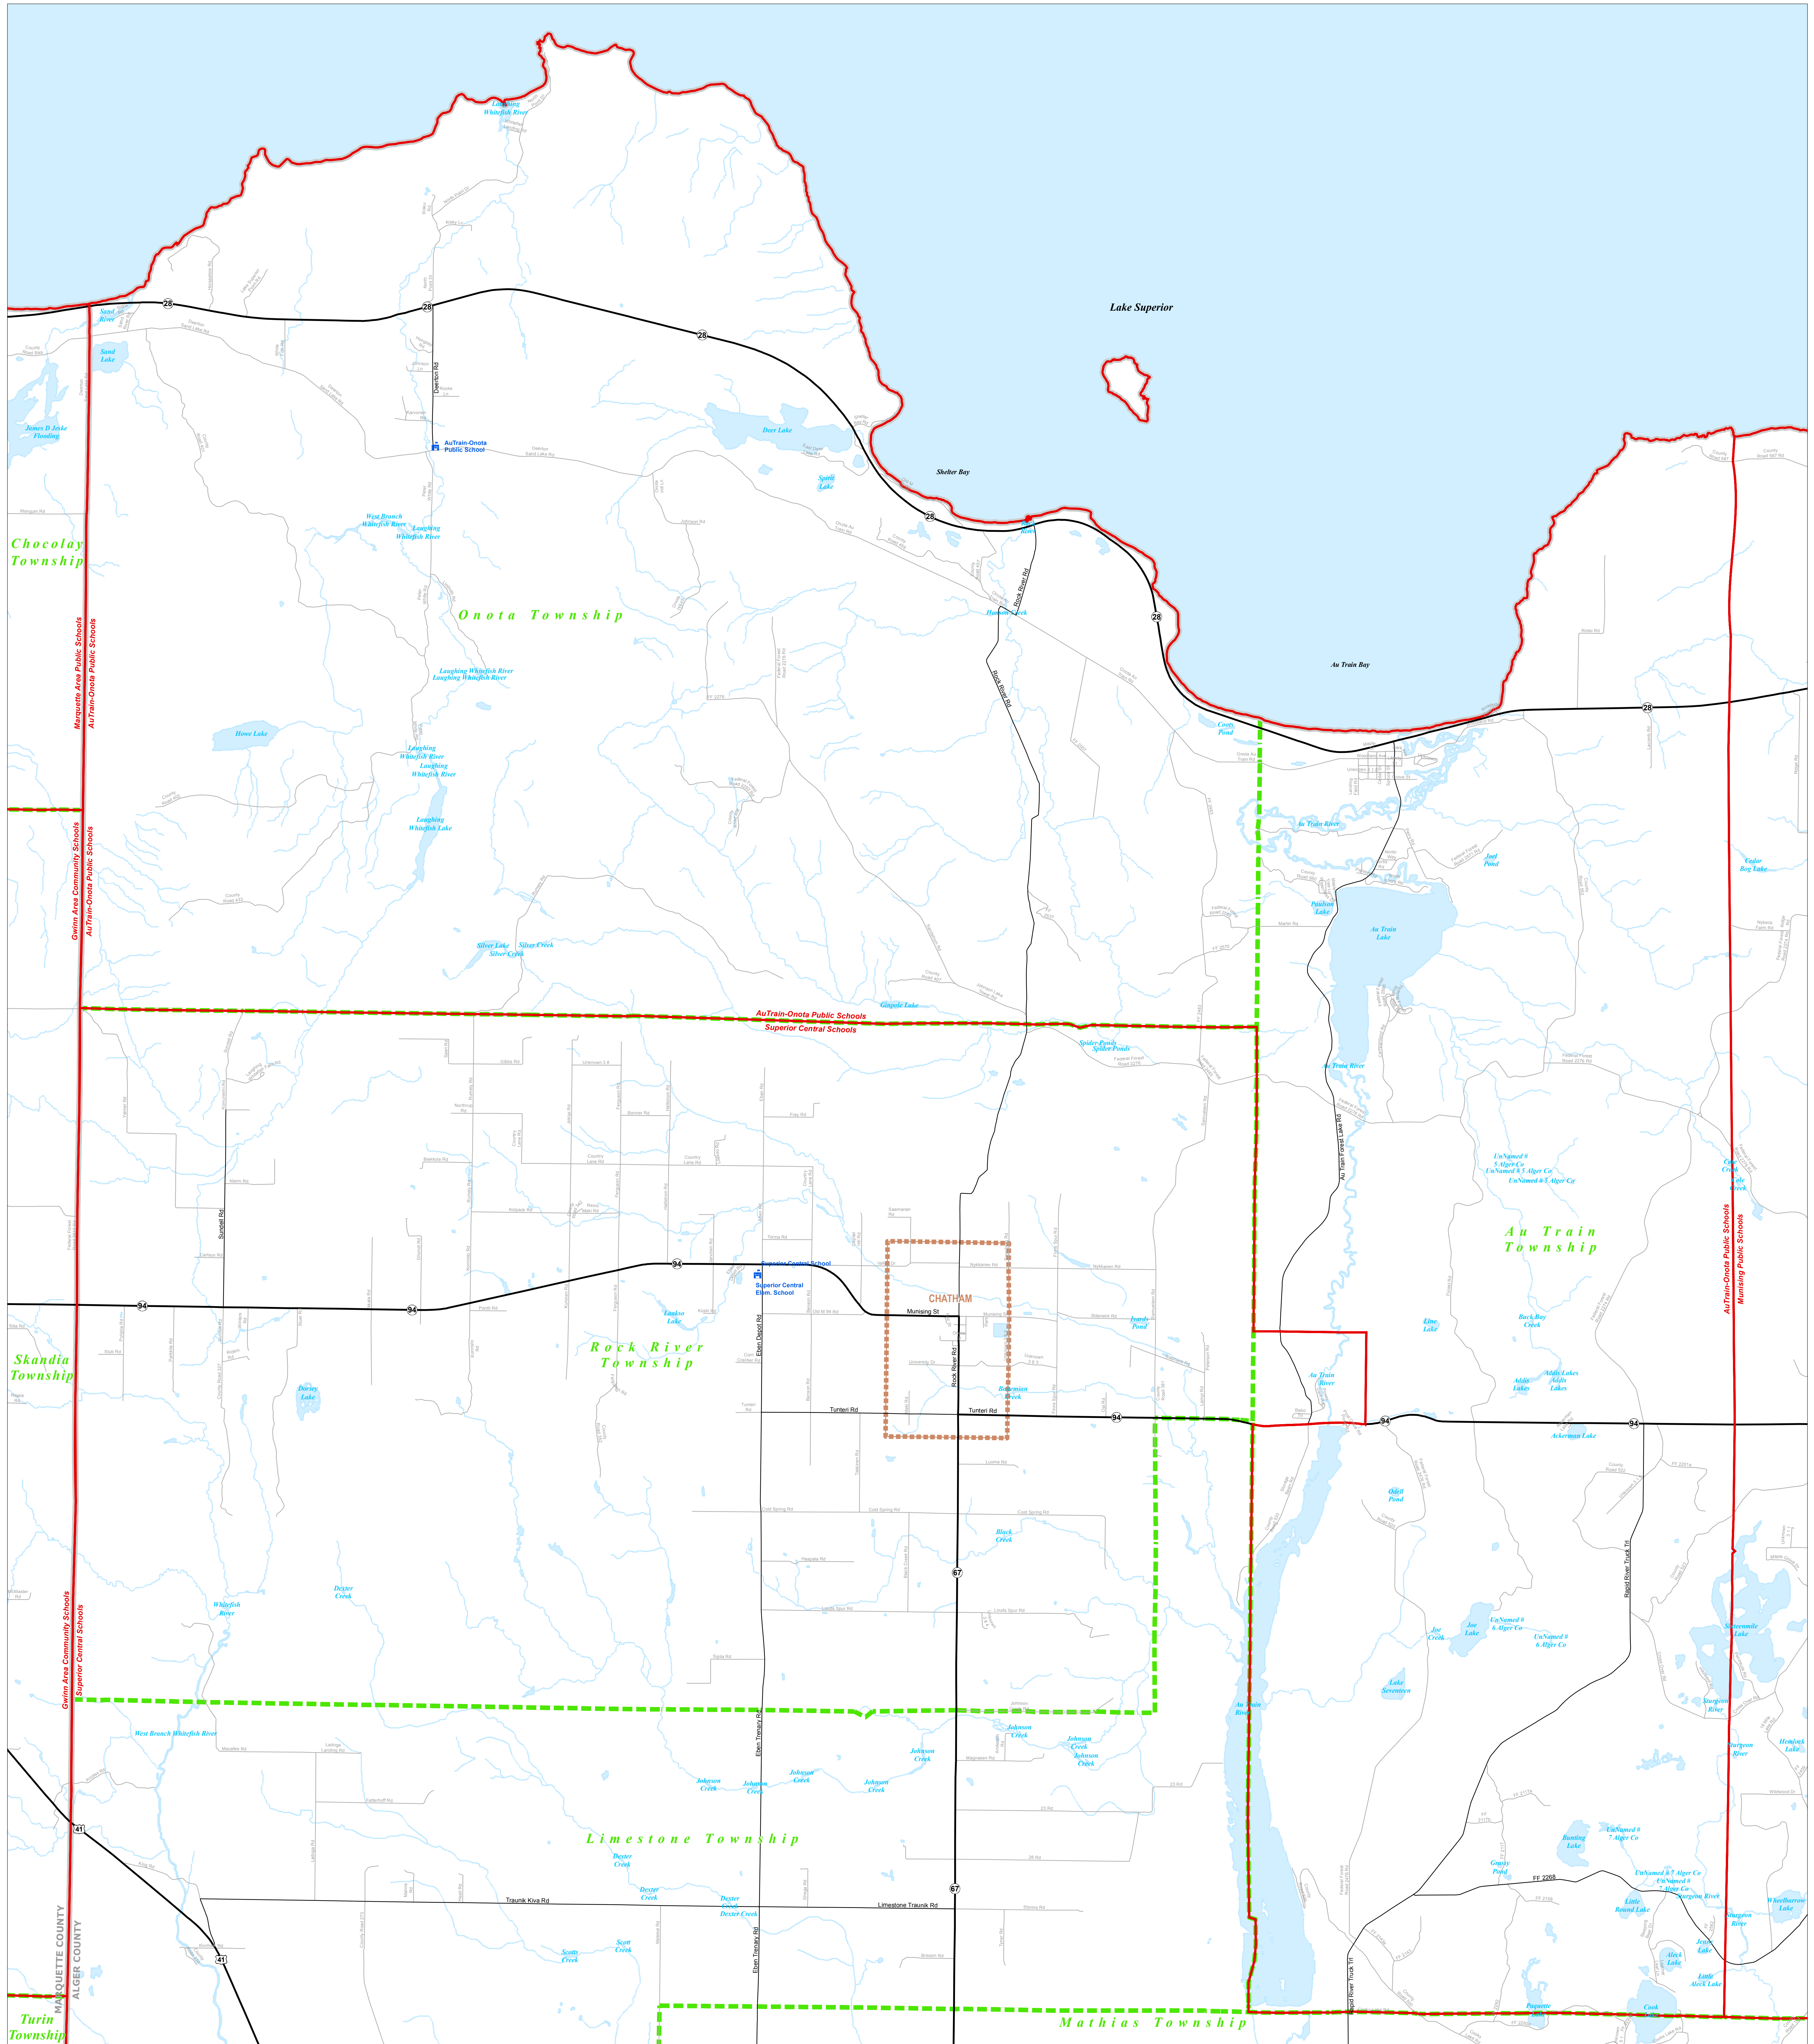

AuTrain-Onota Public Schools

Marquette-Alger ISD

0 0.25 0.5 1 1.5 2 Miles

Legend

- SCHOOL
- SCHOOL DISTRICT
- COUNTY
- CITY
- VILLAGE
- TOWNSHIP
- FREEWAY
- HIGHWAY
- PRIMARY ROAD
- LOCAL ROAD
- RAILROAD
- LAKE or POND
- RIVER, STREAM, or DRAIN