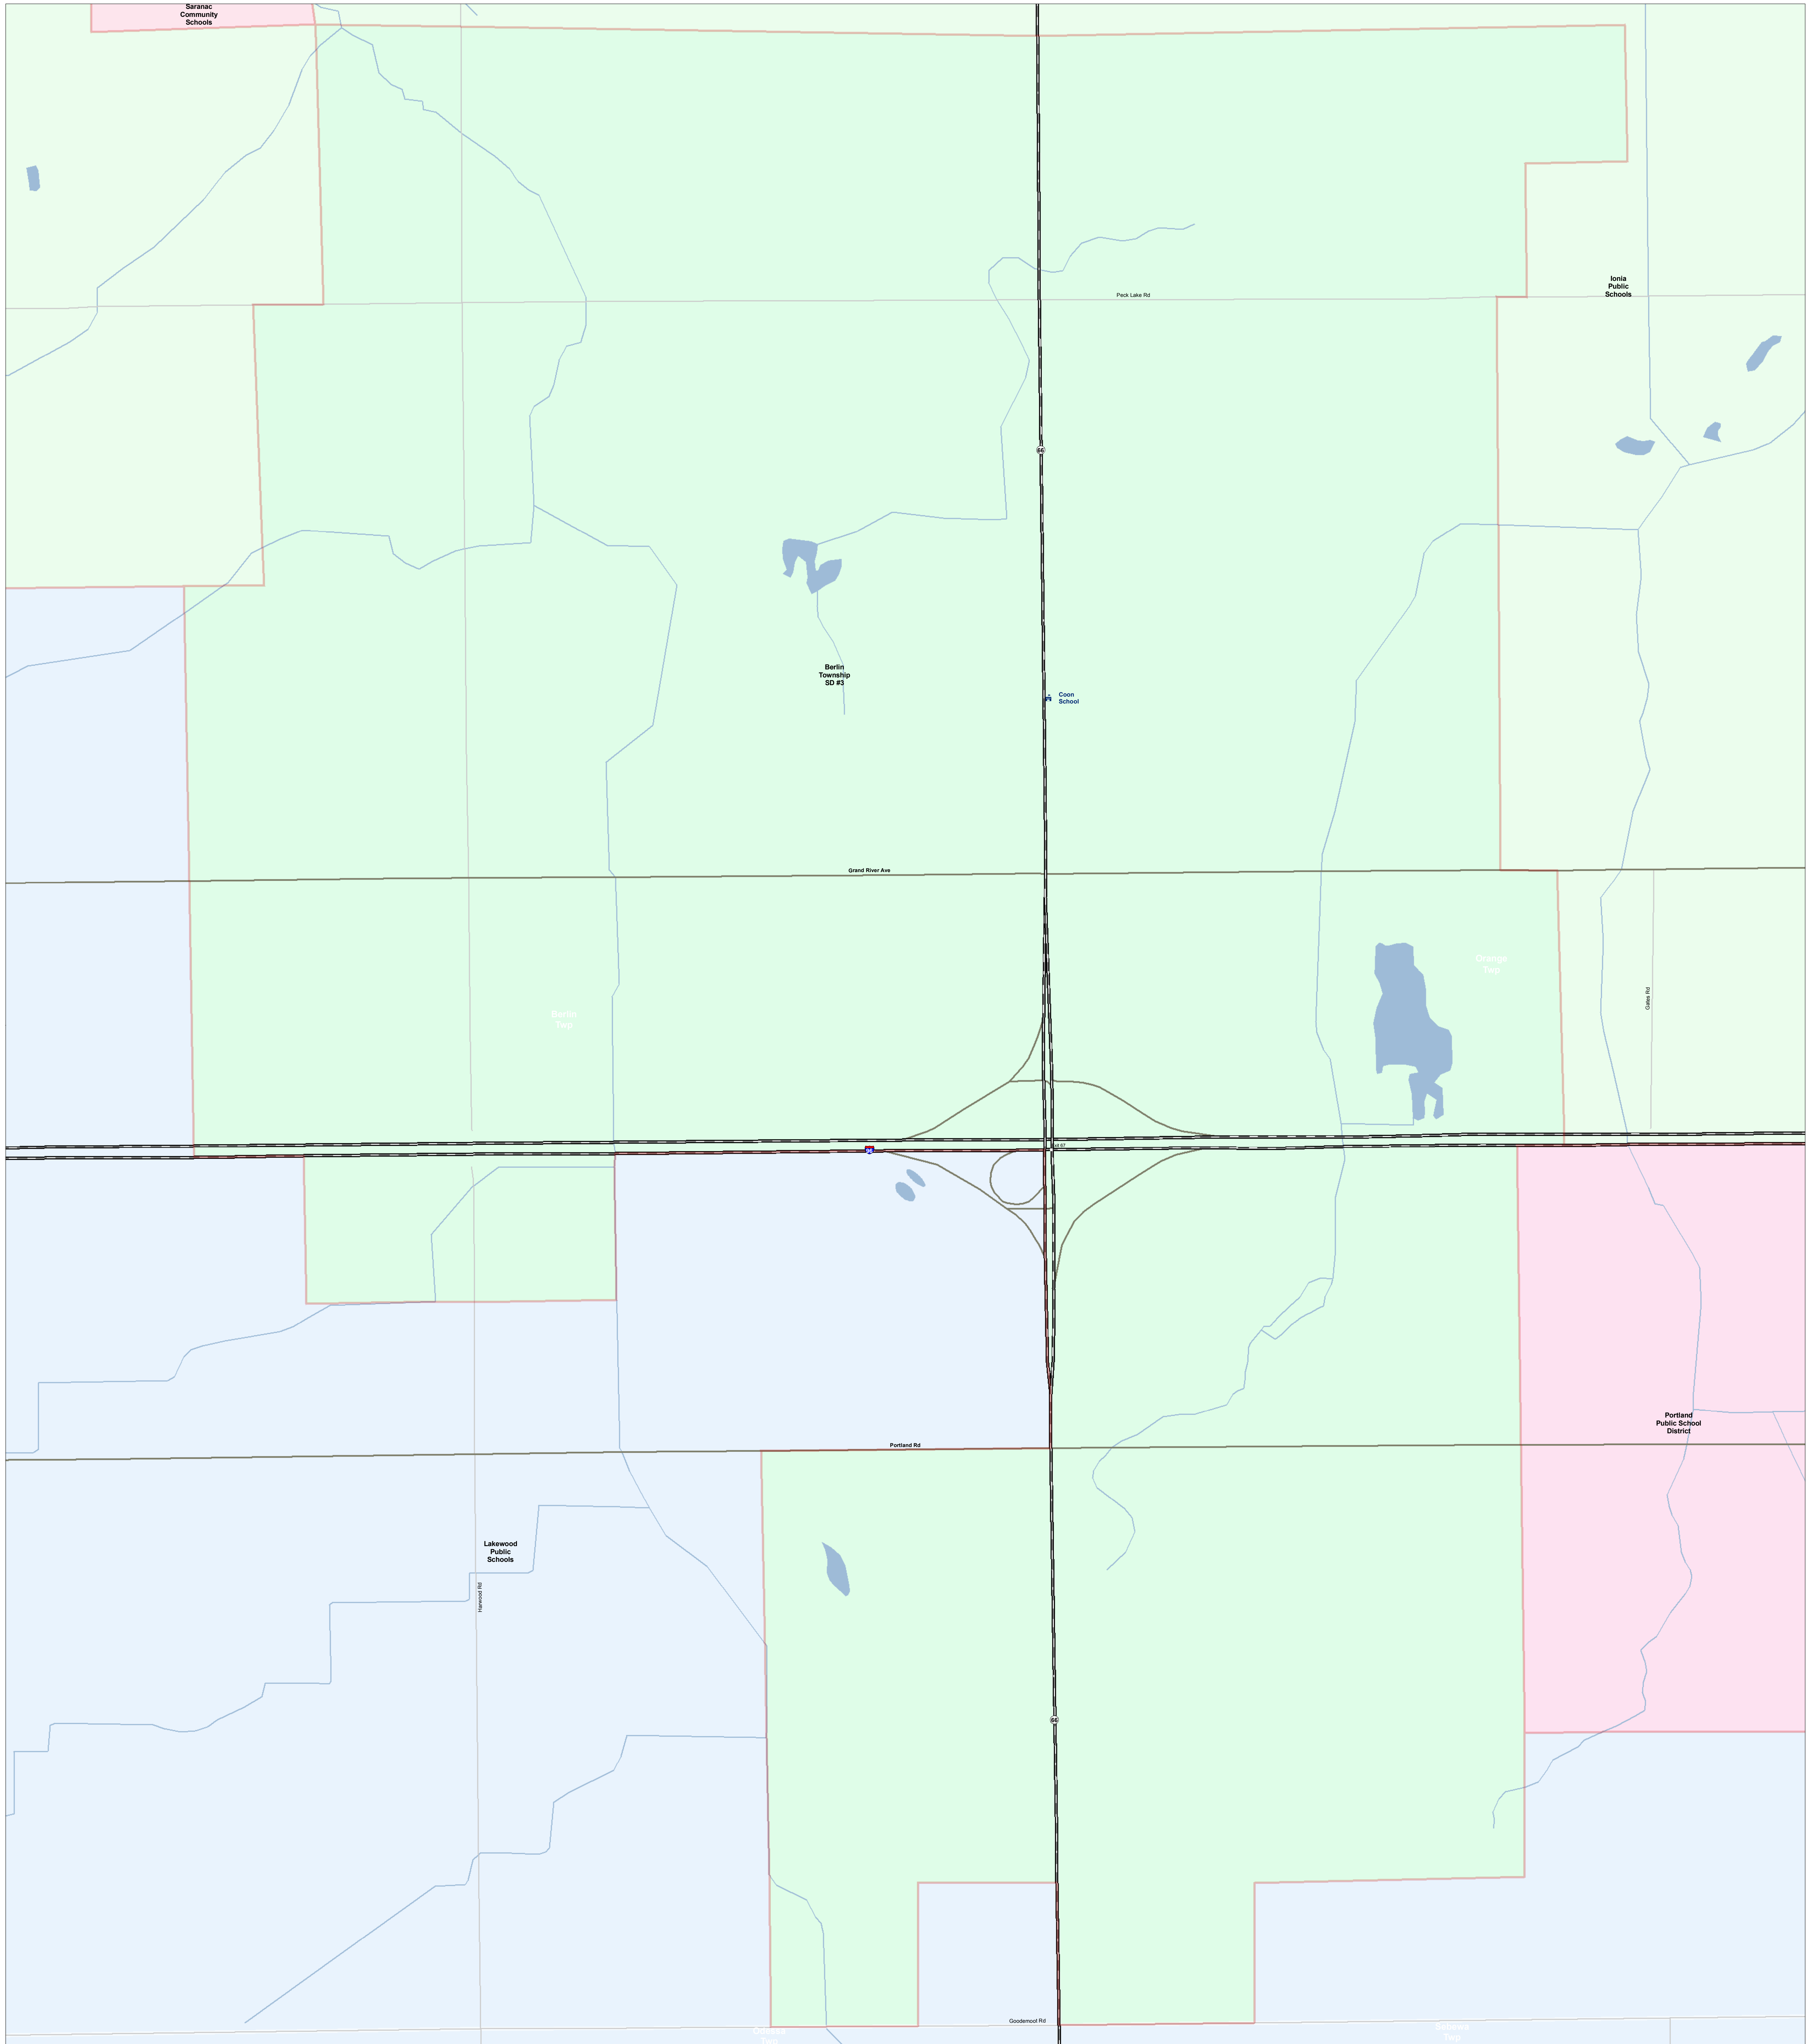

Berlin Township SD #3

Ionia ISD

SCHOOL 4,000

SCHOOL DISTRICT BOUNDARY

CITY / VILLAGE

COUNTY BOUNDARY

WATER FEATURE

Road System

- HIGHWAY
- MAJOR ROAD
- LOCAL ROAD
- RAILROAD

For more information:
Web: www.michigan.gov/cgi
Phone: 517.373.7910