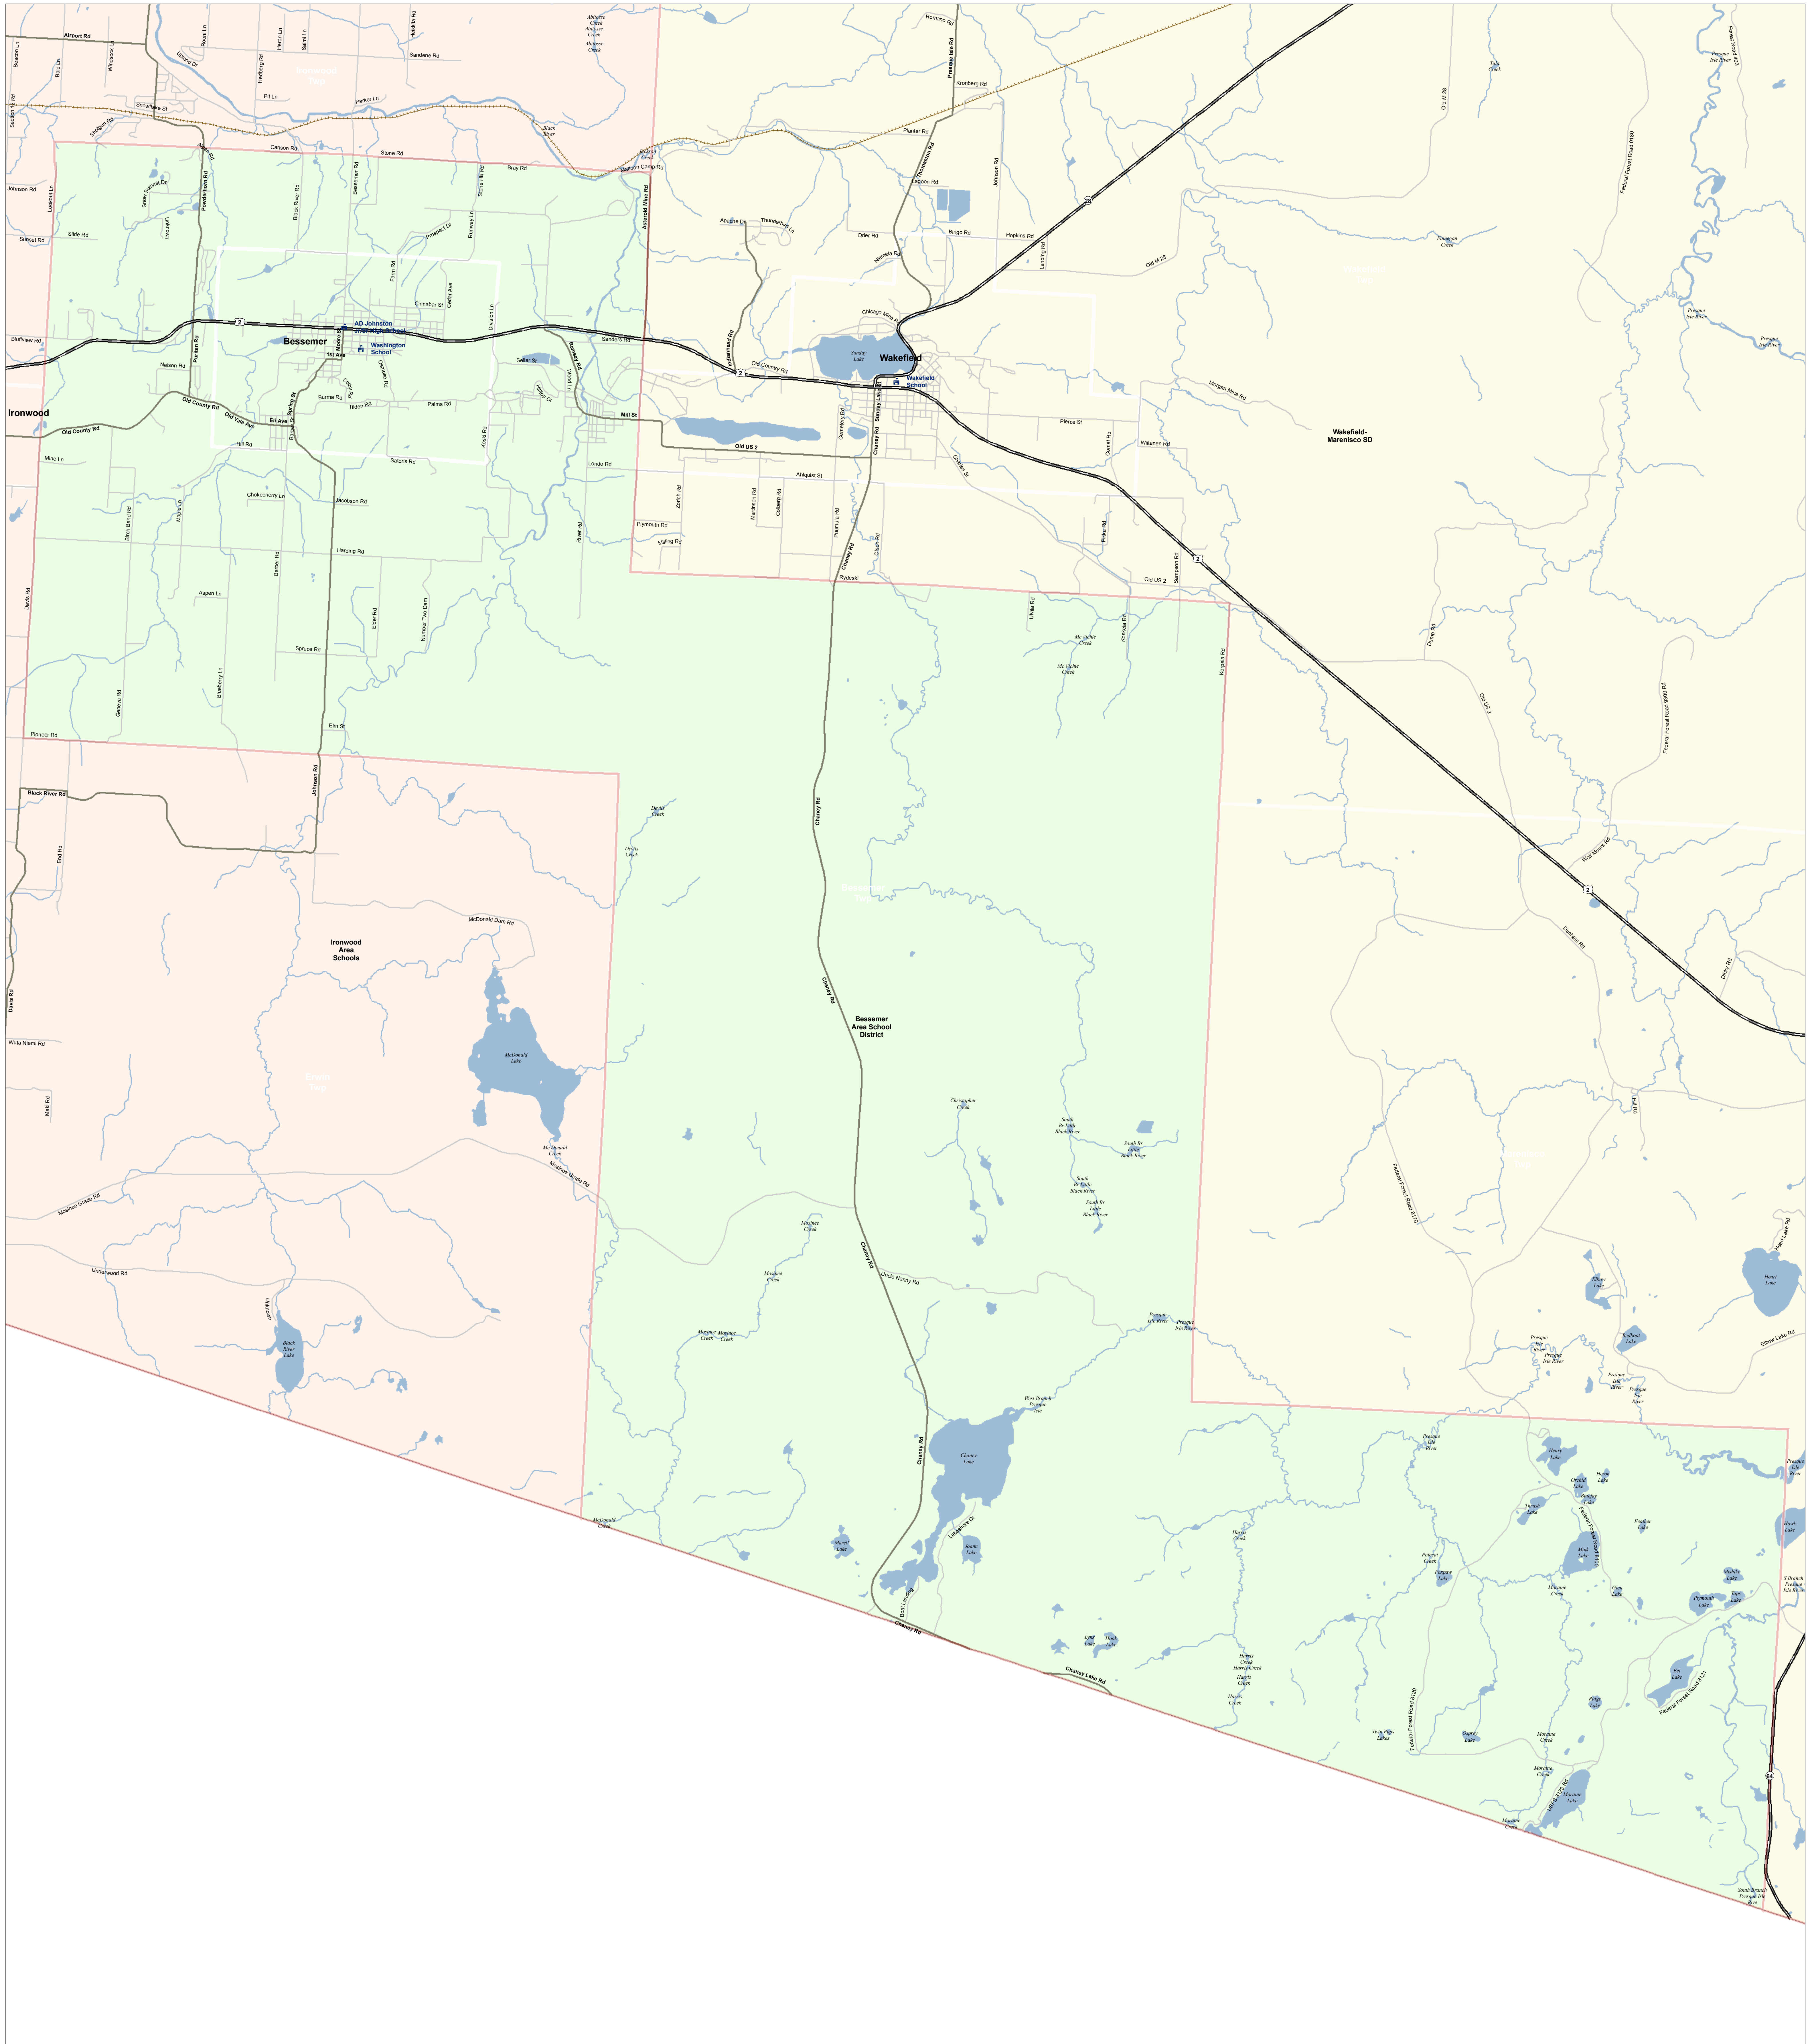

Bessemer Area School District

Gogebic-Ontonagon ISD

- SCHOOL
- SCHOOL DISTRICT BOUNDARY
- CITY / VILLAGE
- COUNTY BOUNDARY
- WATER FEATURE
- ROAD SYSTEM
- HIGHWAY
- MAJOR ROAD
- LOCAL ROAD
- RAILROAD

For more information:
Web: www.michigan.gov/cgi
Phone: 517.373.7910