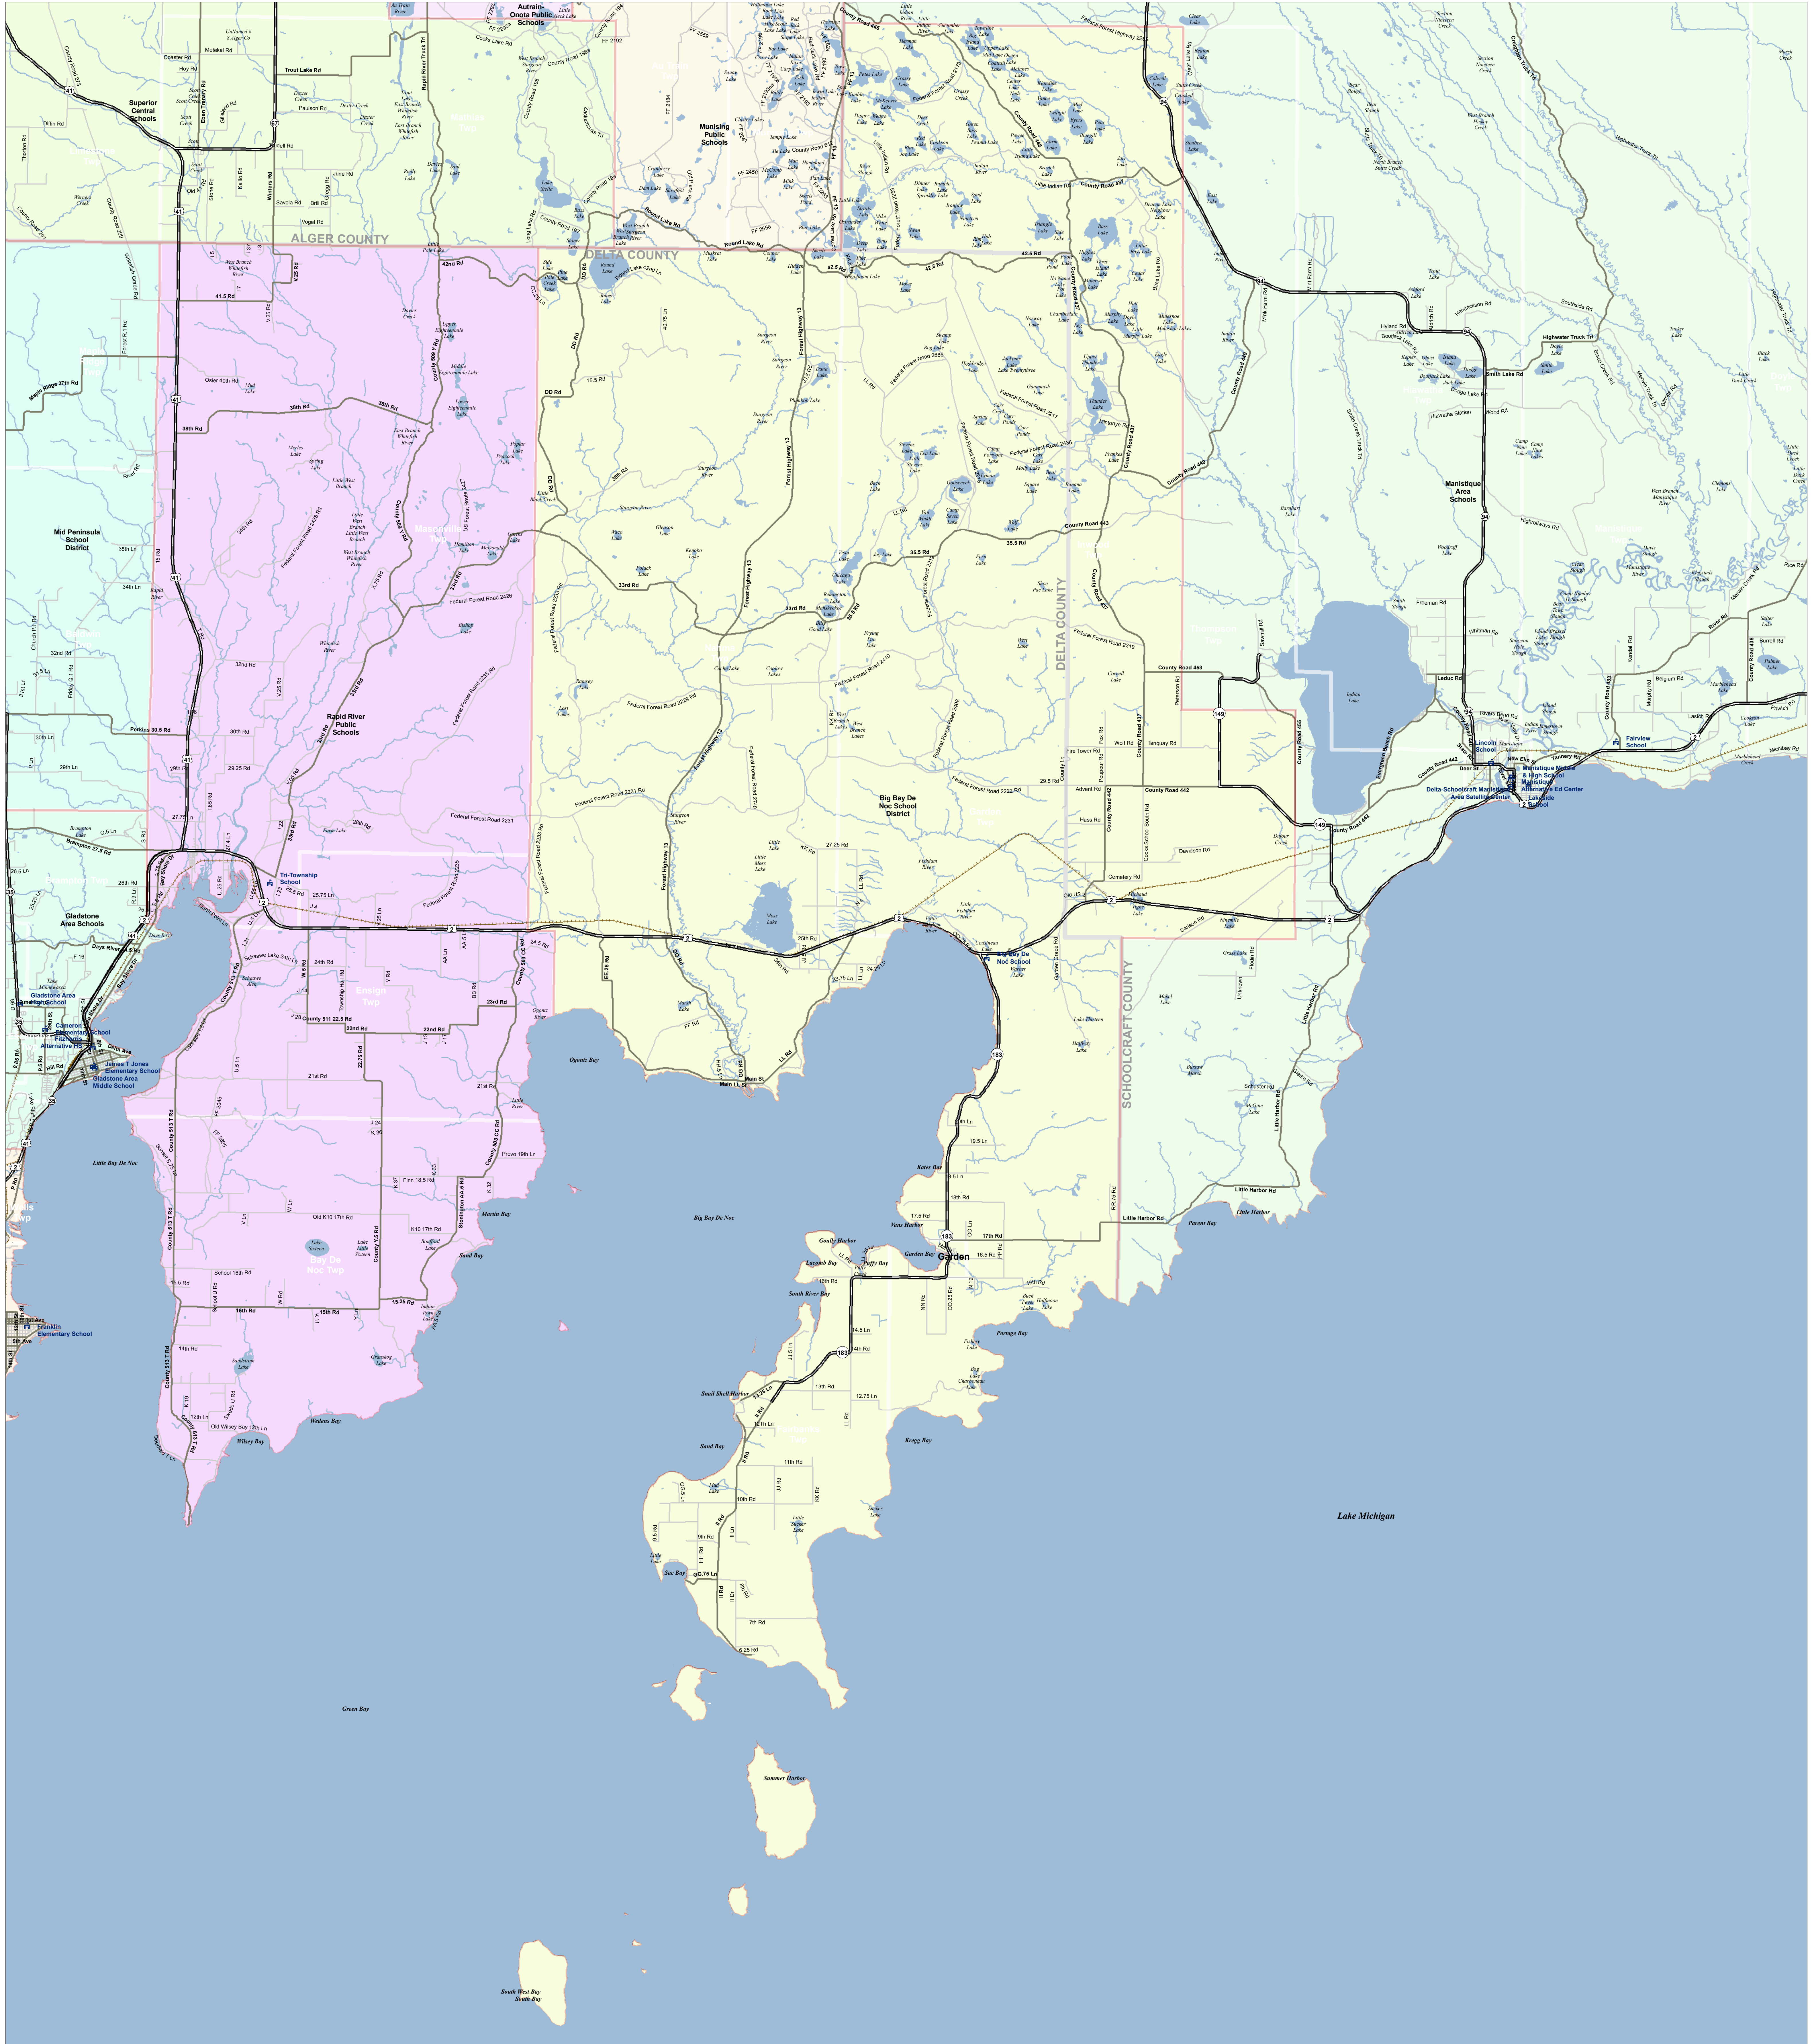

Big Bay De Noc School District

Delta-Schoolcraft ISD

- SCHOOL
- SCHOOL DISTRICT BOUNDARY
- CITY / VILLAGE
- COUNTY BOUNDARY
- WATER FEATURE
- Road System
  - HIGHWAY
  - MAJOR ROAD
  - LOCAL ROAD
  - RAILROAD

For more information:
Web: www.michigan.gov/cgi
Phone: 517.373.7910