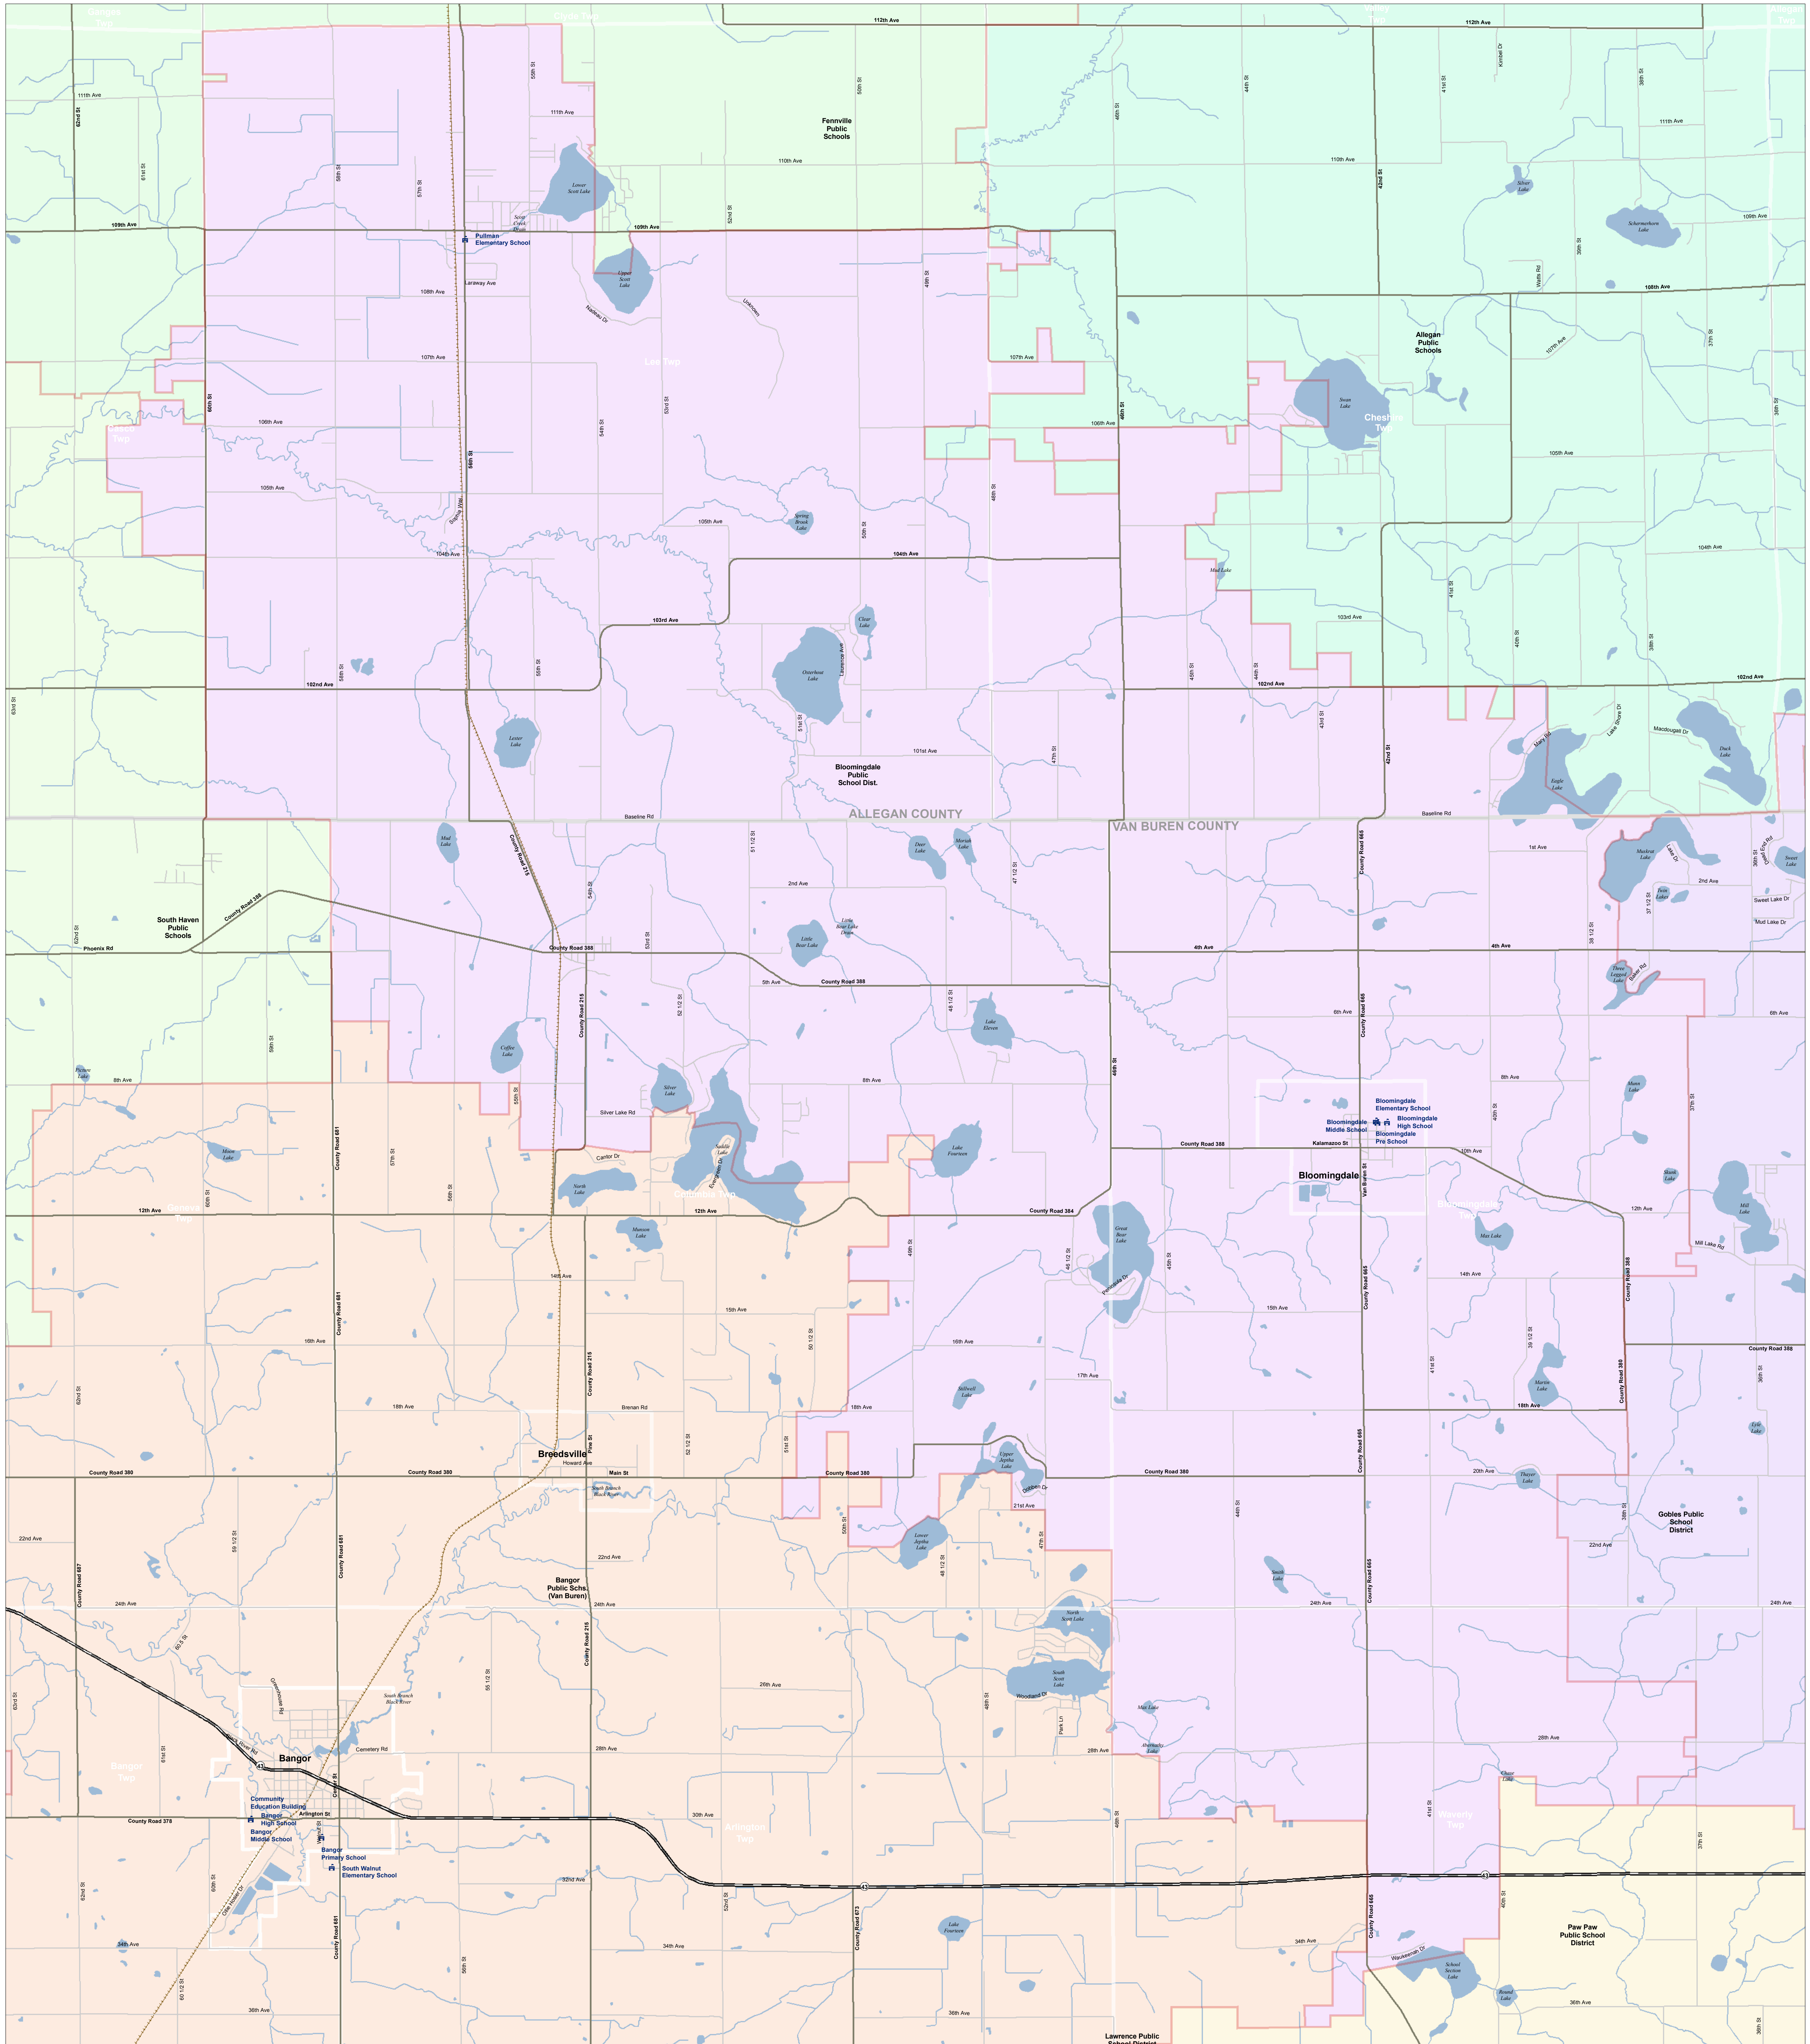

Bloomington Public School Dist.

Van Buren ISD

- SCHOOL
- SCHOOL DISTRICT BOUNDARY
- CITY / VILLAGE
- COUNTY BOUNDARY
- WATER FEATURE
- ROAD SYSTEM
- HIGHWAY
- MAJOR ROAD
- LOCAL ROAD
- RAILROAD

For more information:
Web: www.michigan.gov/gji
Phone: 517.373.7910