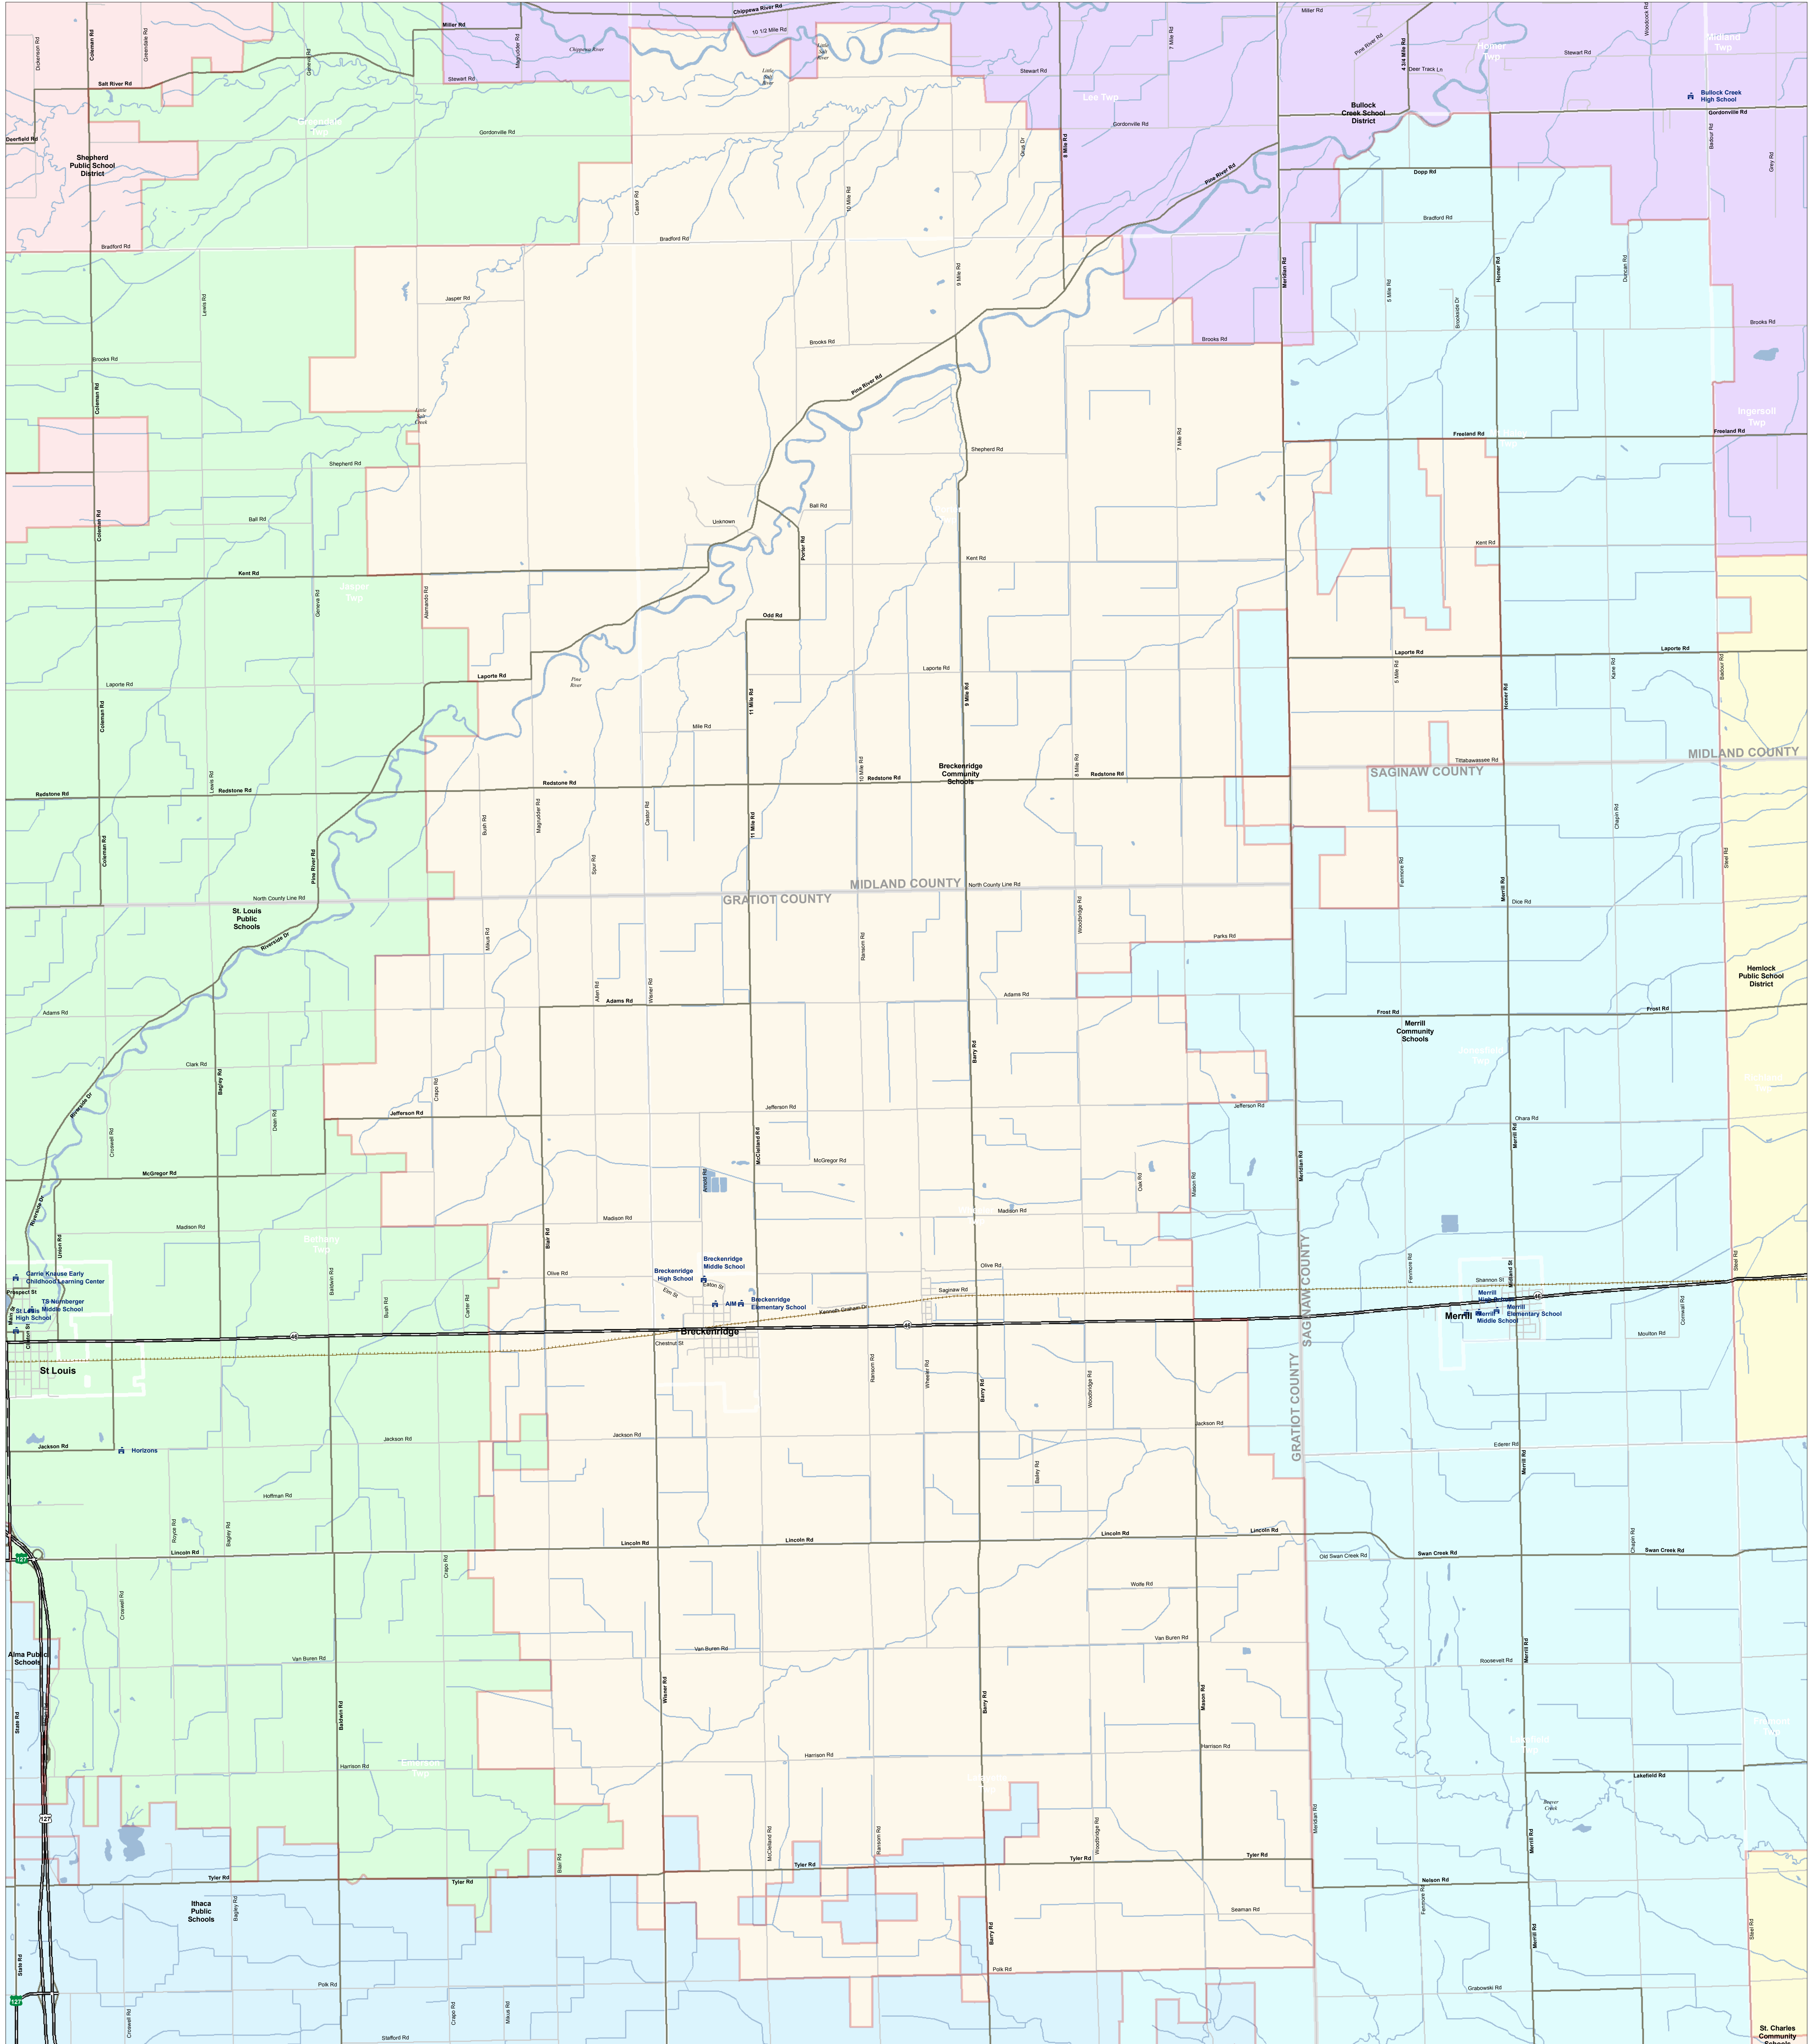

Breckenridge Community Schools

Gratiot-Isabella RESD

- SCHOOL
- SCHOOL DISTRICT BOUNDARY
- CITY / VILLAGE
- COUNTY BOUNDARY
- WATER FEATURE
- HIGHWAY
- MAJOR ROAD
- LOCAL ROAD
- RAILROAD

For more information:
Web: www.michigan.gov/cgi
Phone: 517.373.7910