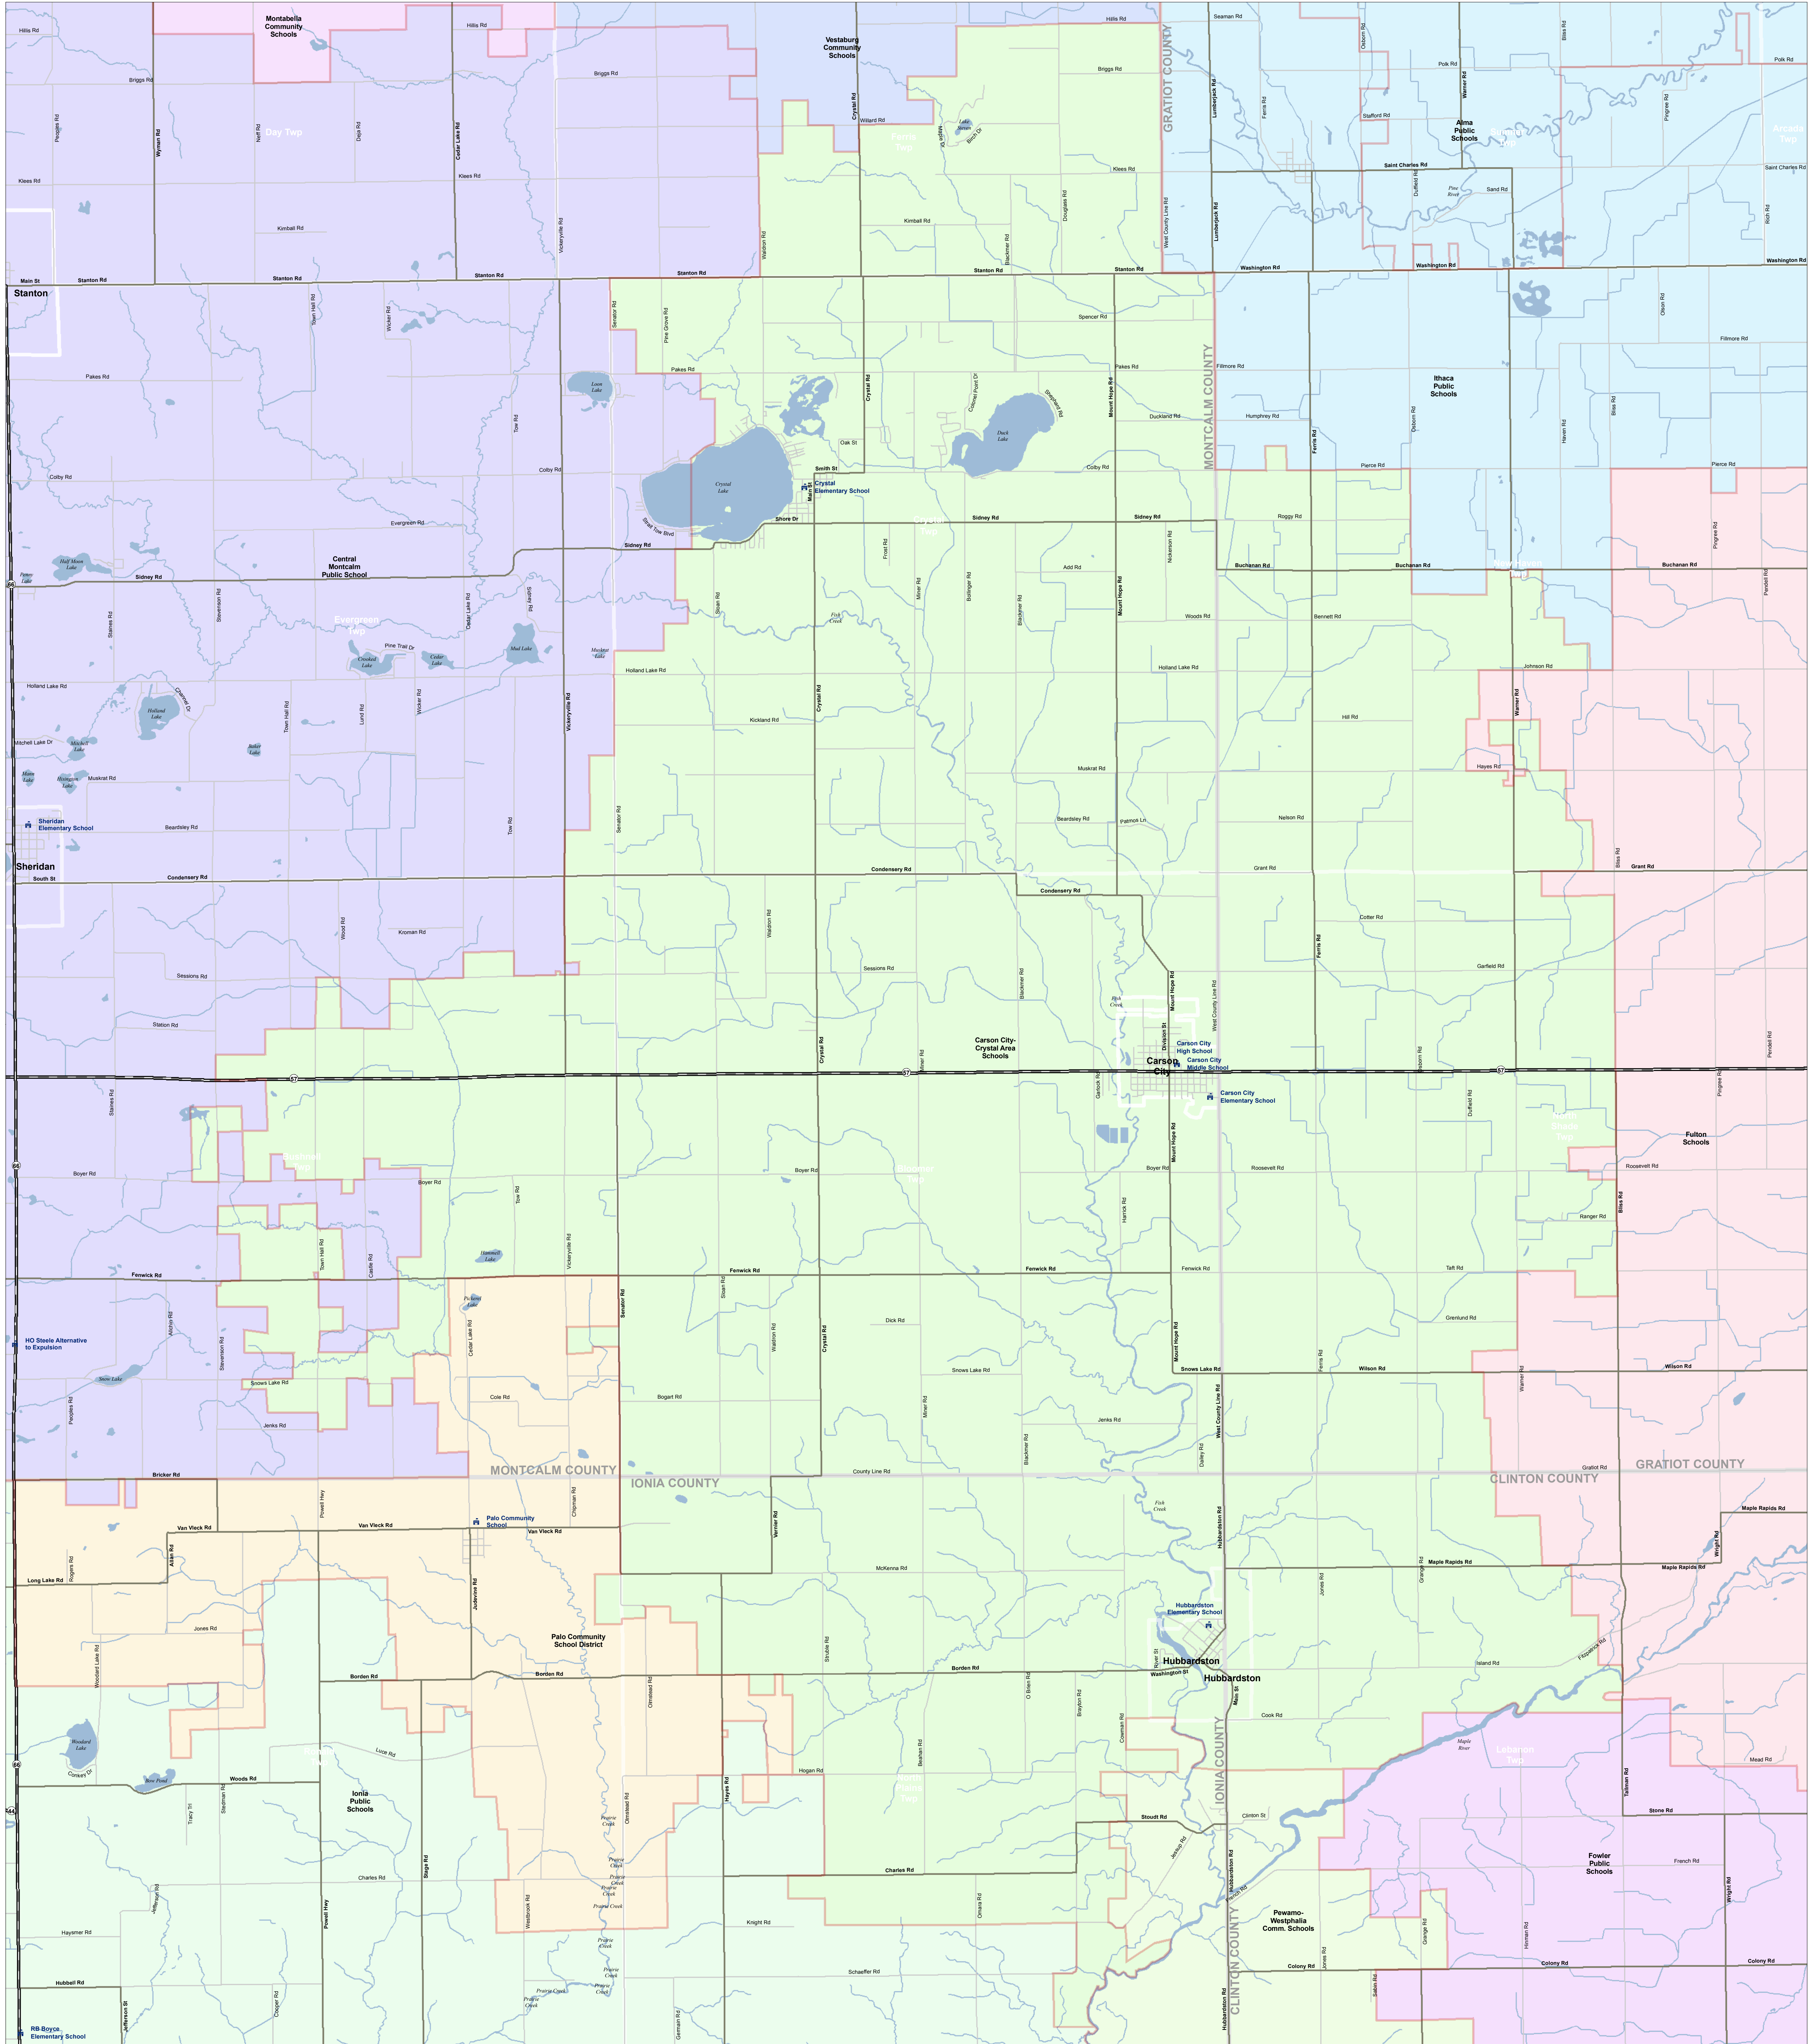

Carson City-Crystal Area Schools

Montcalm Area ISD

- SCHOOL
- SCHOOL DISTRICT BOUNDARY
- CITY / VILLAGE
- COUNTY BOUNDARY
- WATER FEATURE
- HIGHWAY
- MAJOR ROAD
- LOCAL ROAD
- RAILROAD

For more information:
Web: www.michigan.gov/cgi
Phone: 517.373.7910