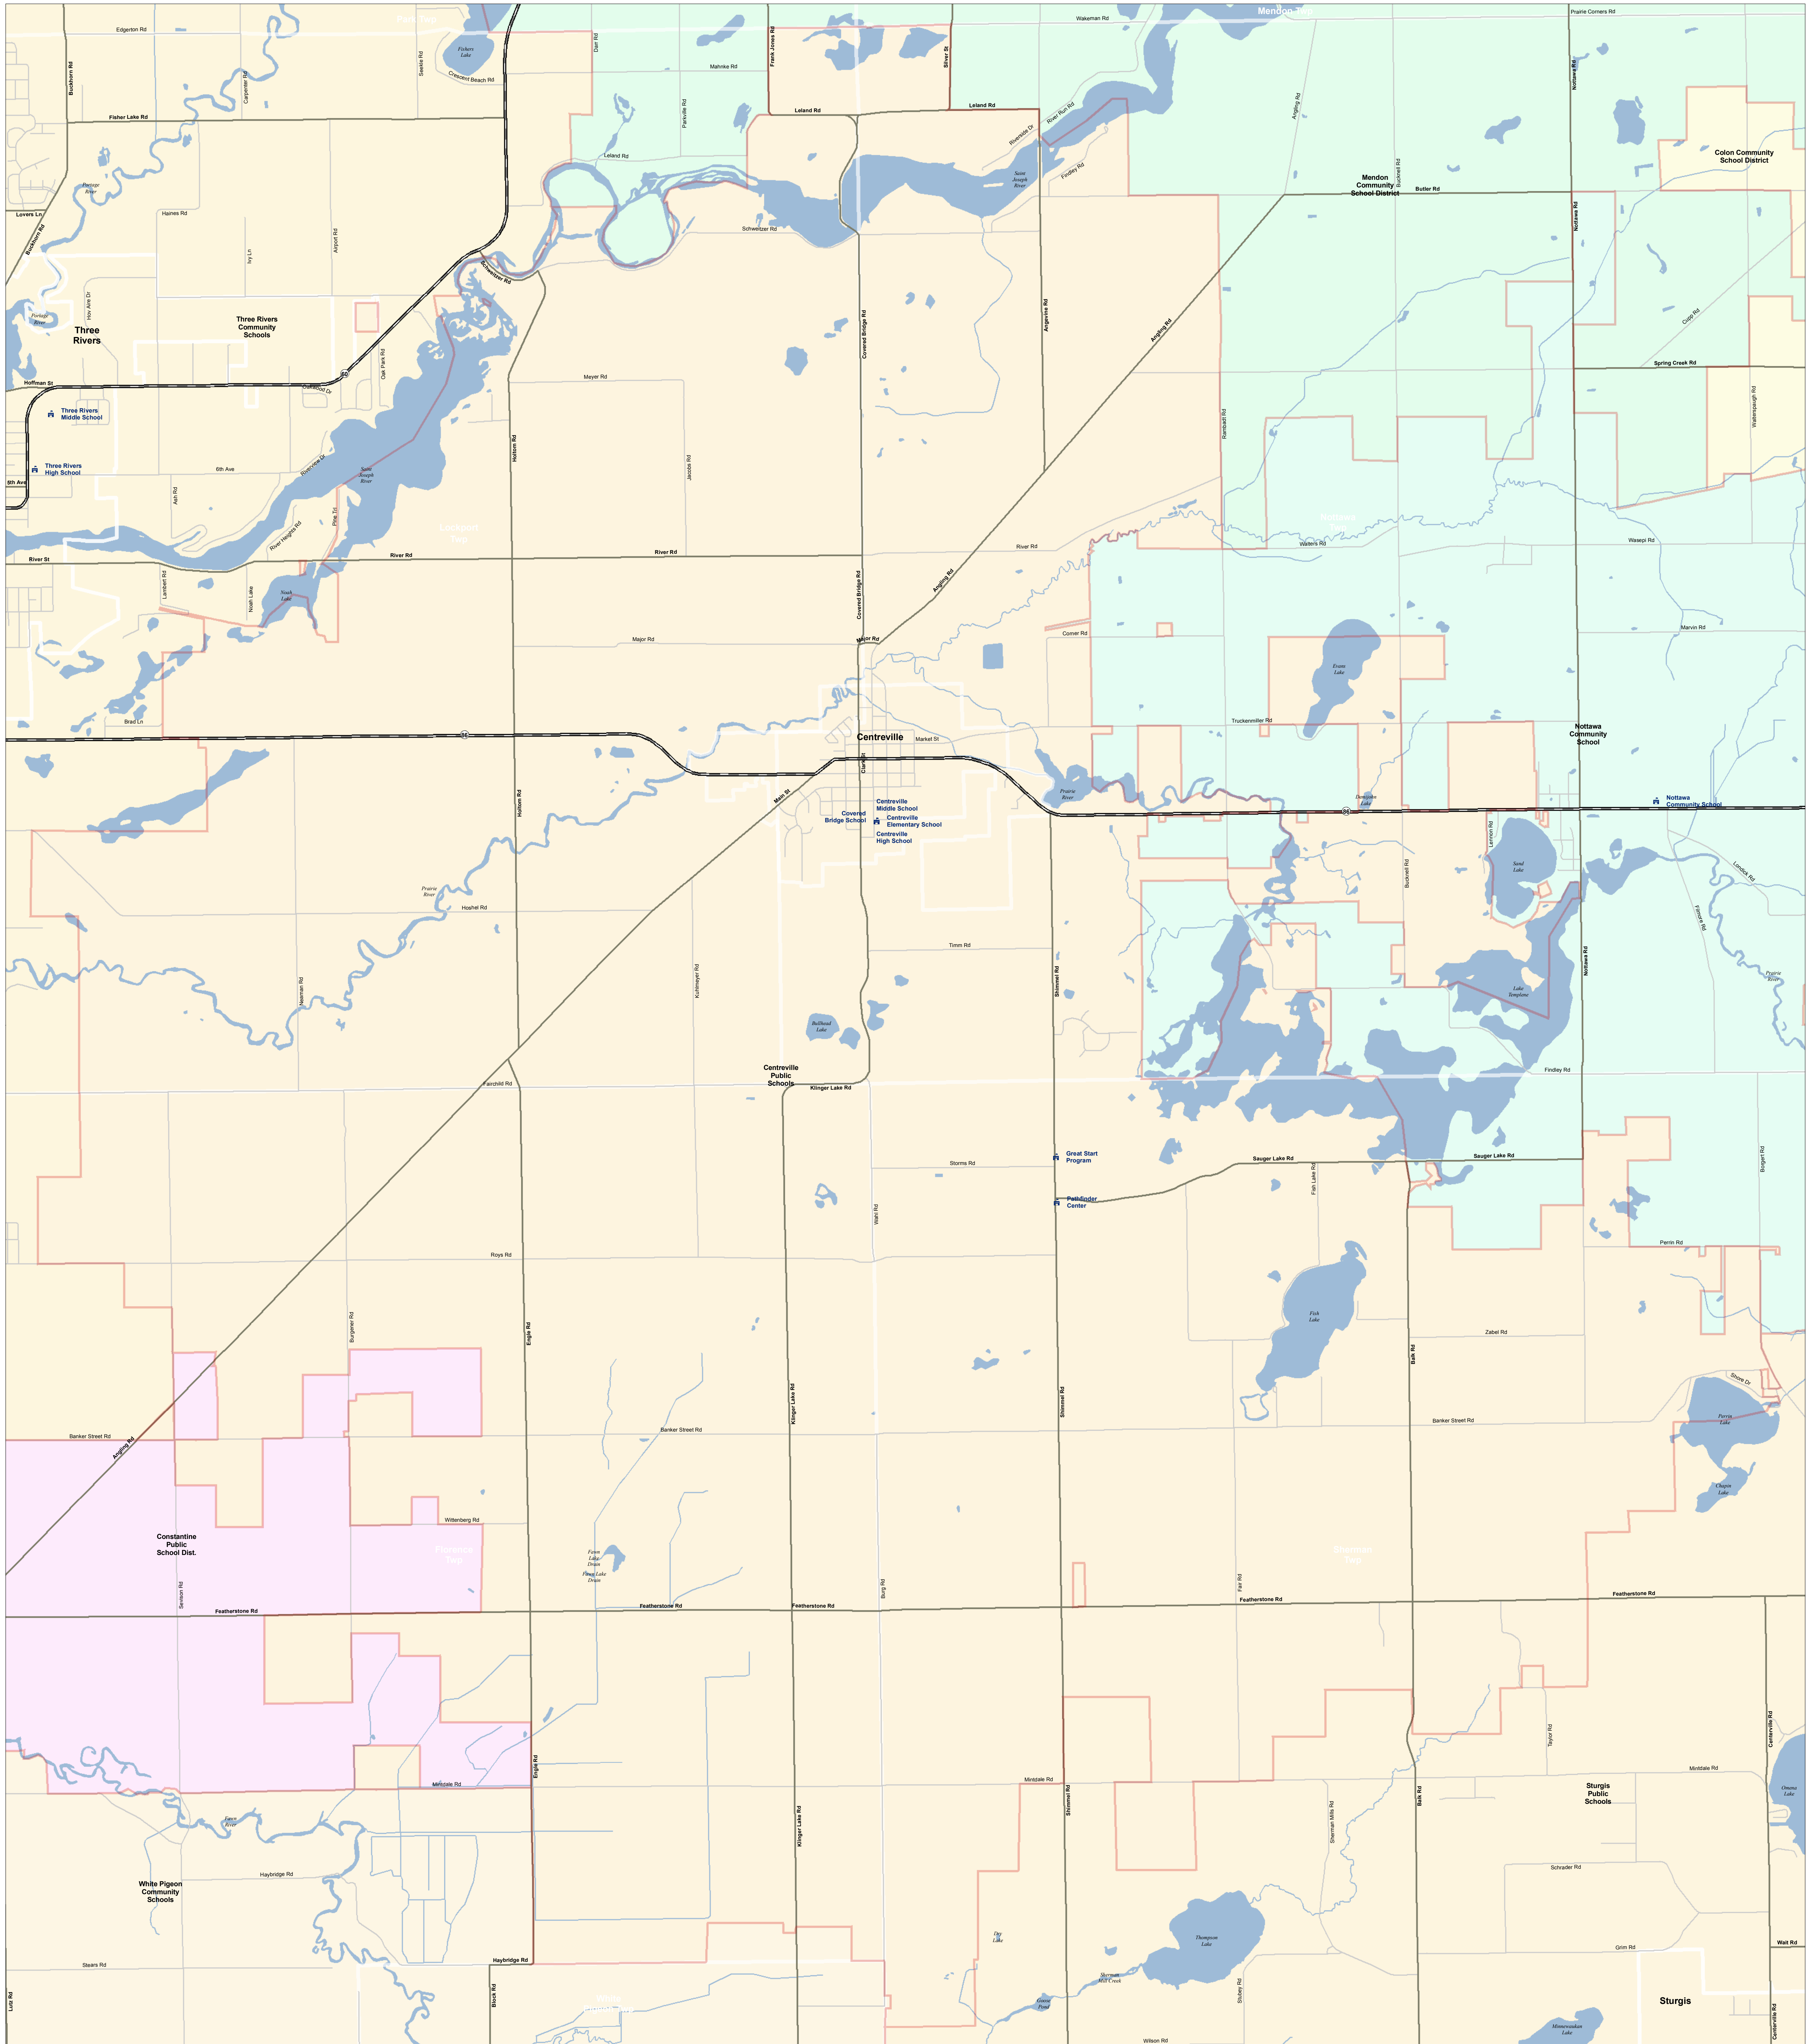

Centreville Public Schools

St. Joseph ISD

- SCHOOL
- SCHOOL DISTRICT BOUNDARY
- CITY / VILLAGE
- COUNTY BOUNDARY
- WATER FEATURE
- ROAD SYSTEM - HIGHWAY
- ROAD SYSTEM - MAJOR ROAD
- ROAD SYSTEM - LOCAL ROAD
- ROAD SYSTEM - RAILROAD

For more information:
Web: www.michigan.gov/cgi
Phone: 517.373.7910