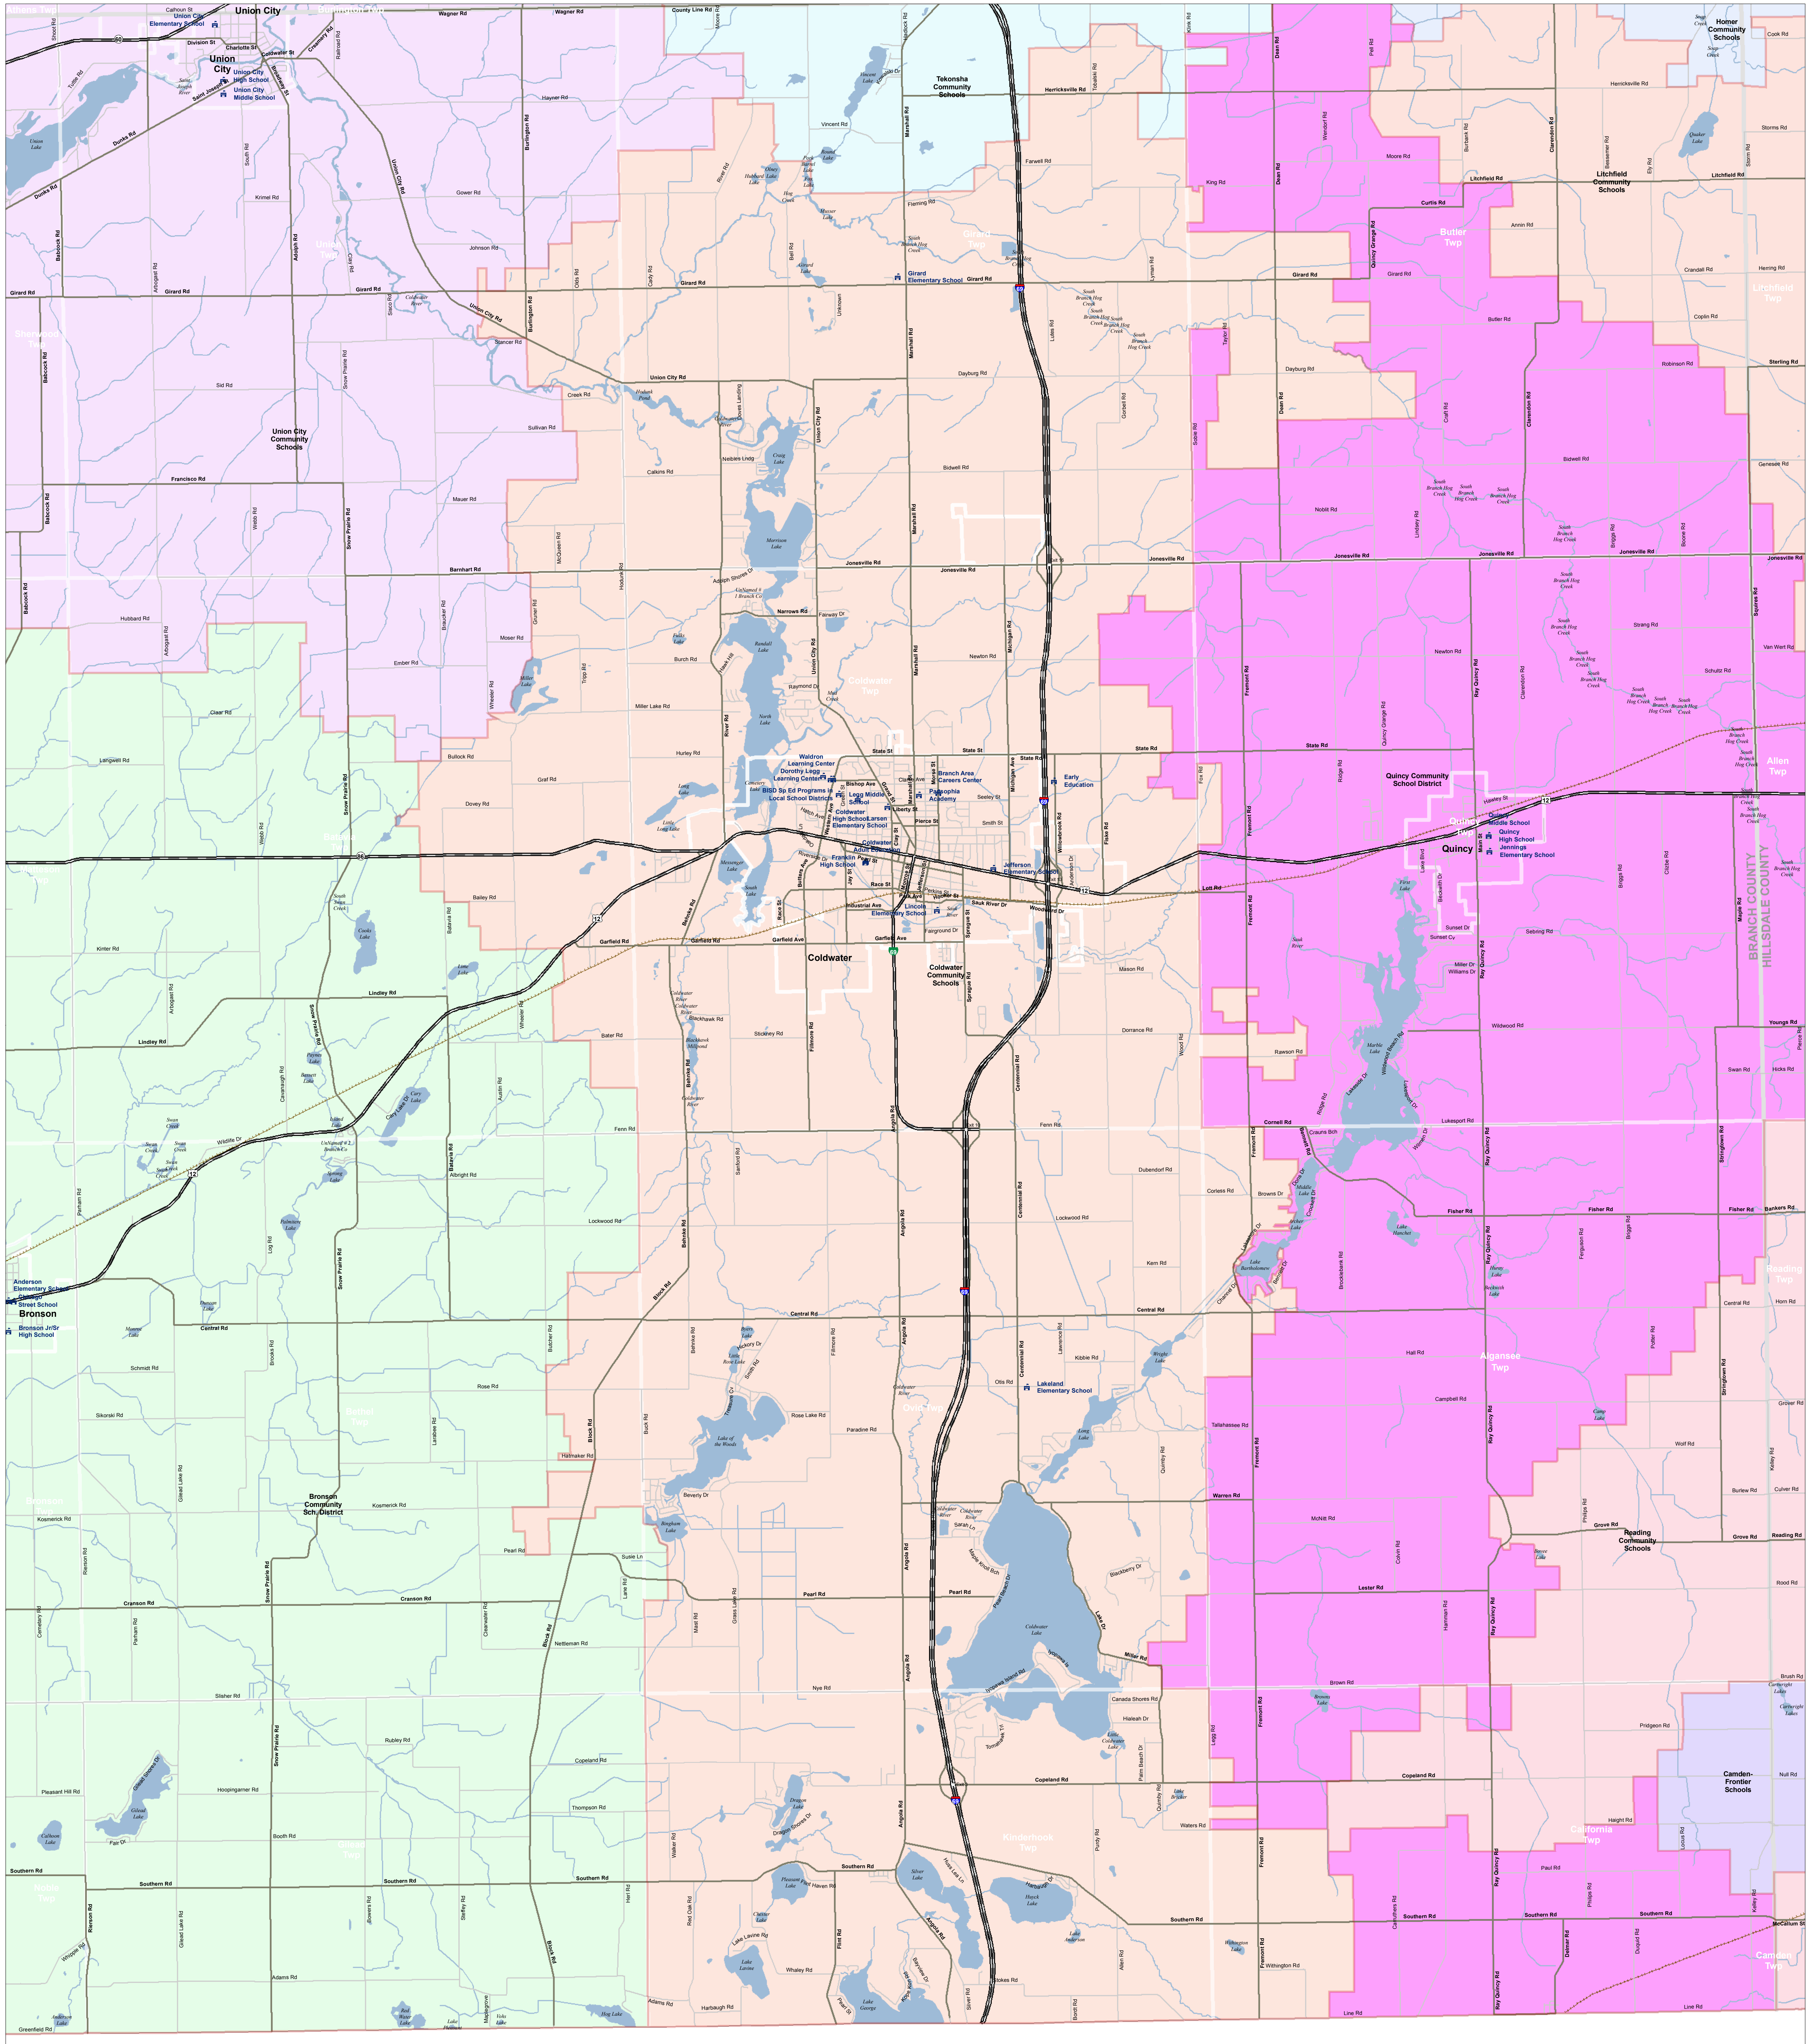

Coldwater Community Schools

Branch ISD

Produced by: J. Shively
Michigan Center for Geographic Information
Department of Information Technology
Completion: March 2008

- SCHOOL
- SCHOOL DISTRICT BOUNDARY
- CITY / VILLAGE
- COUNTY BOUNDARY
- WATER FEATURE
- HIGHWAY
- MAJOR ROAD
- LOCAL ROAD
- RAILROAD

For more information:
Web: www.michigan.gov/cgi
Phone: 517.373.7910