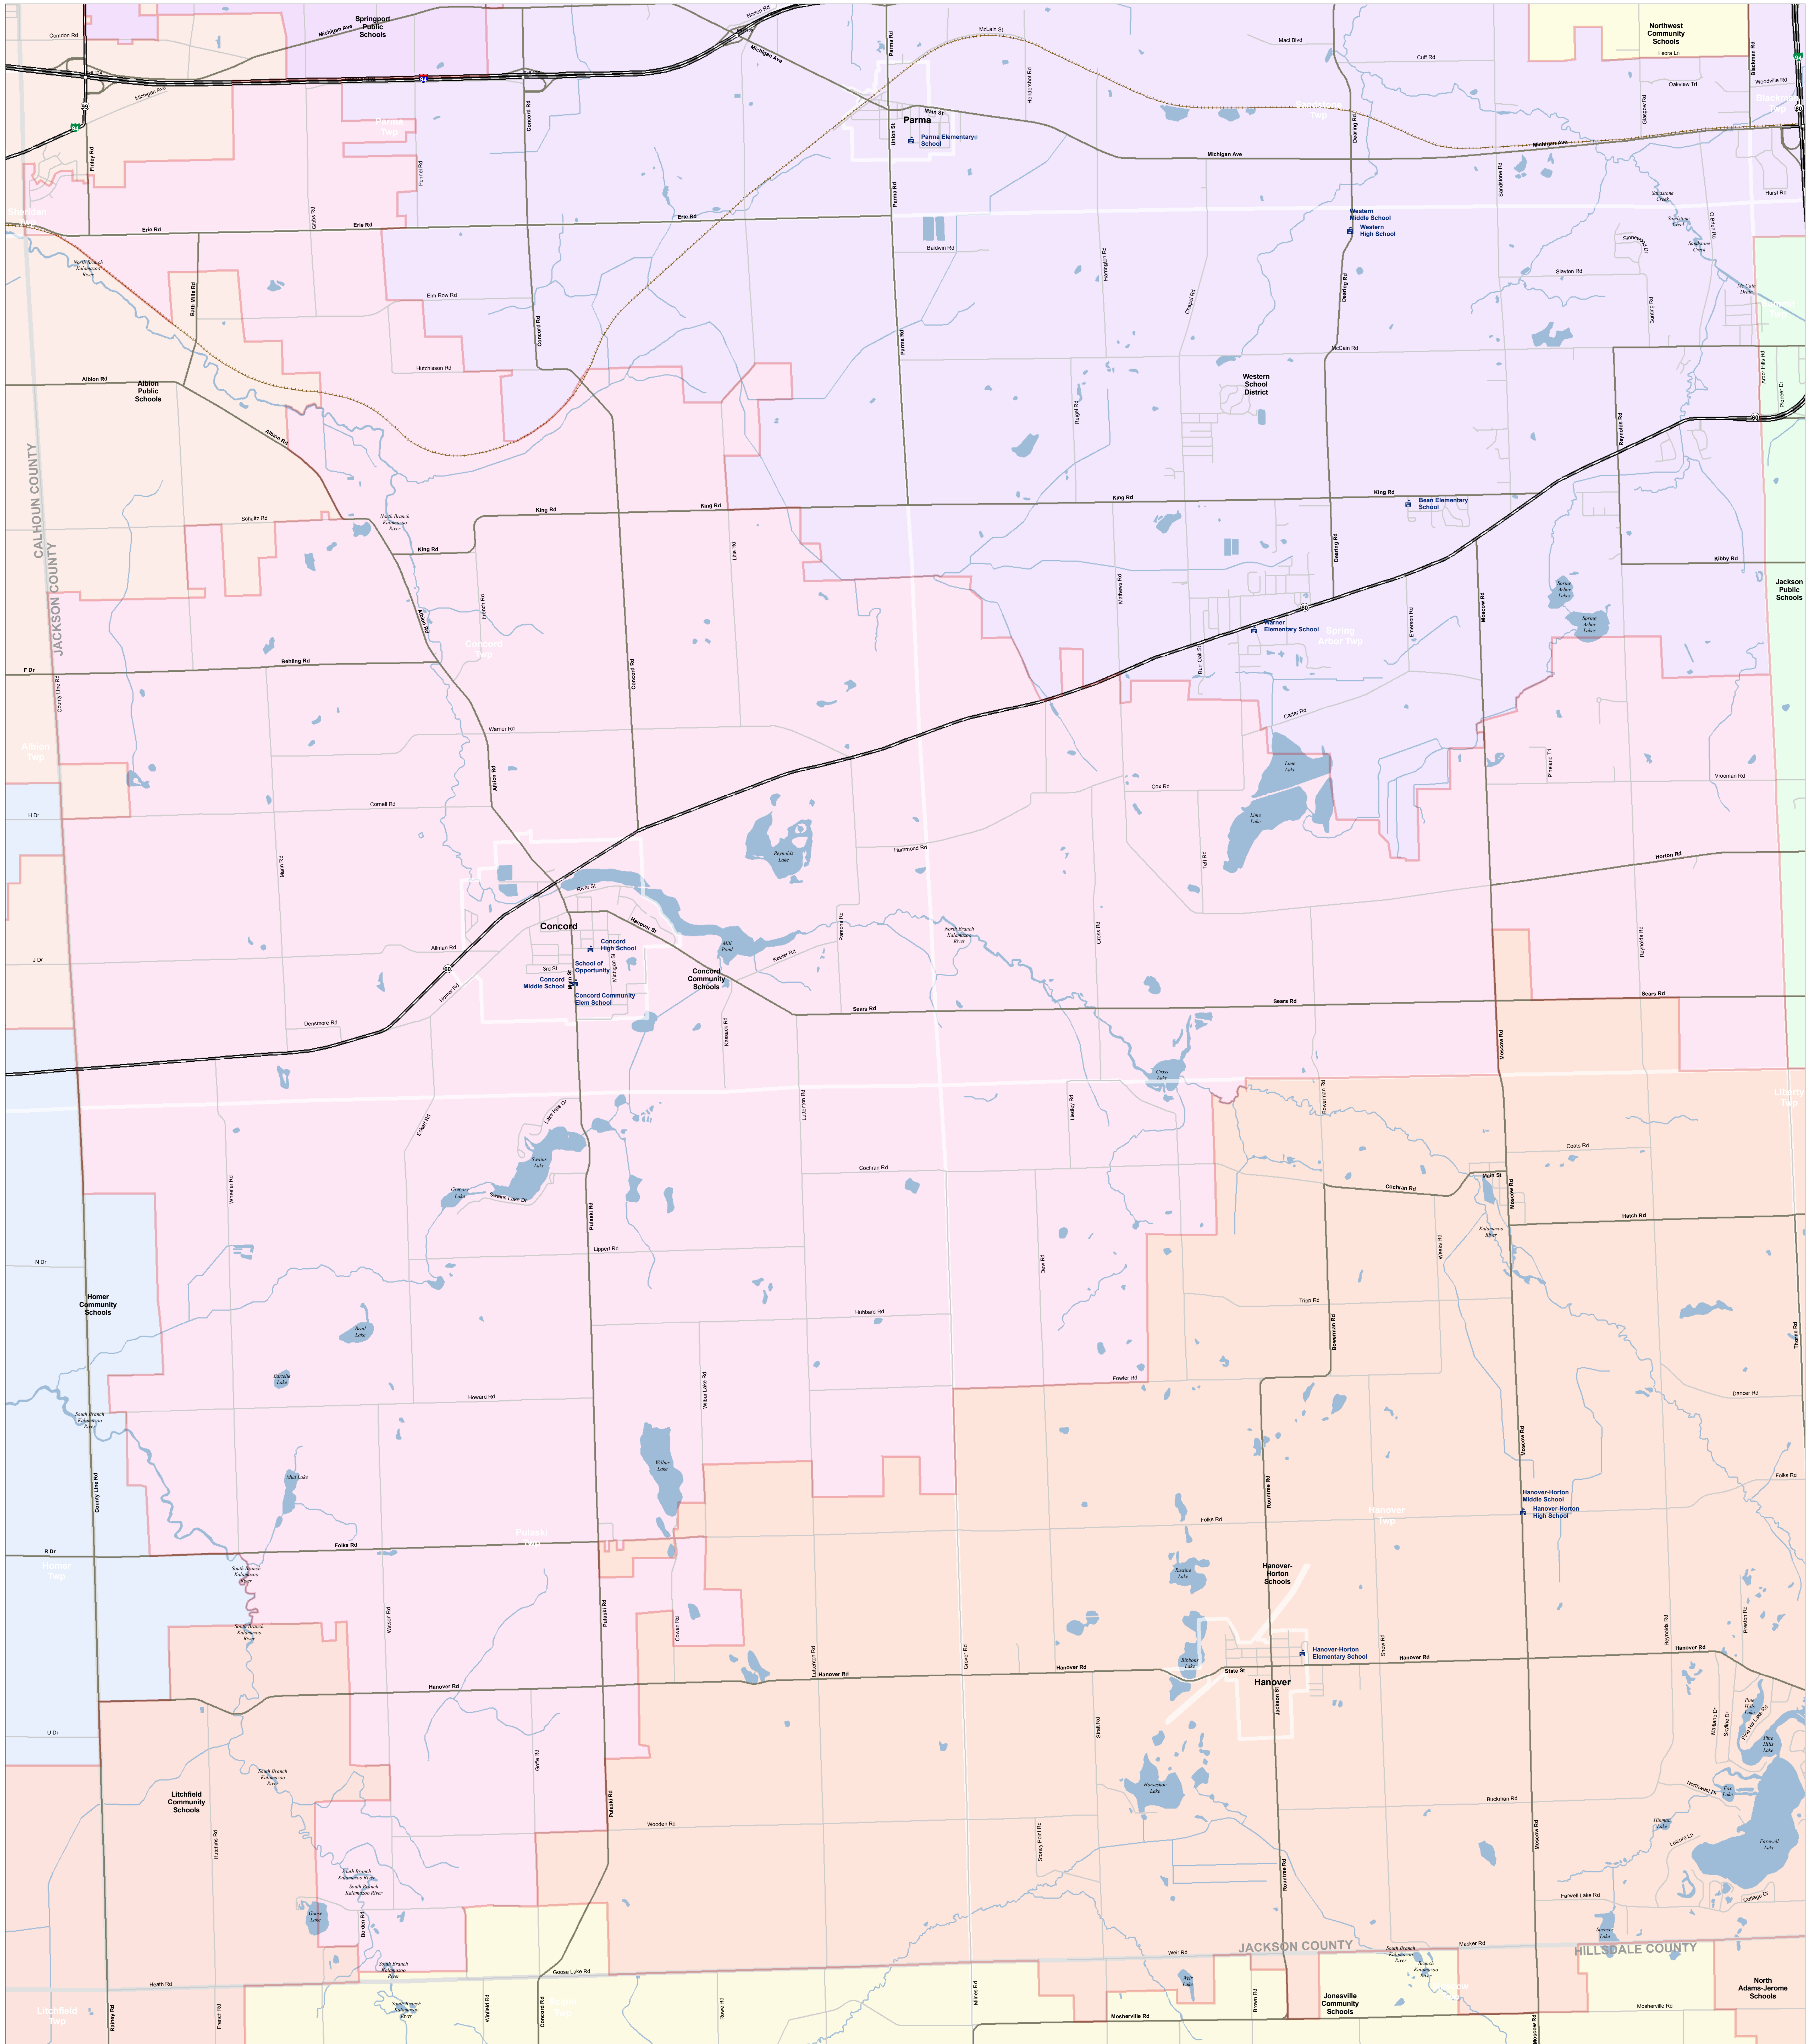

Concord Community Schools

Jackson ISD

- SCHOOL
- SCHOOL DISTRICT BOUNDARY
- CITY / VILLAGE
- COUNTY BOUNDARY
- WATER FEATURE
- **Road System**
- HIGHWAY
- MAJOR ROAD
- LOCAL ROAD
- RAILROAD

For more information:
Web: www.michigan.gov/cgi
Phone: 517.373.7910