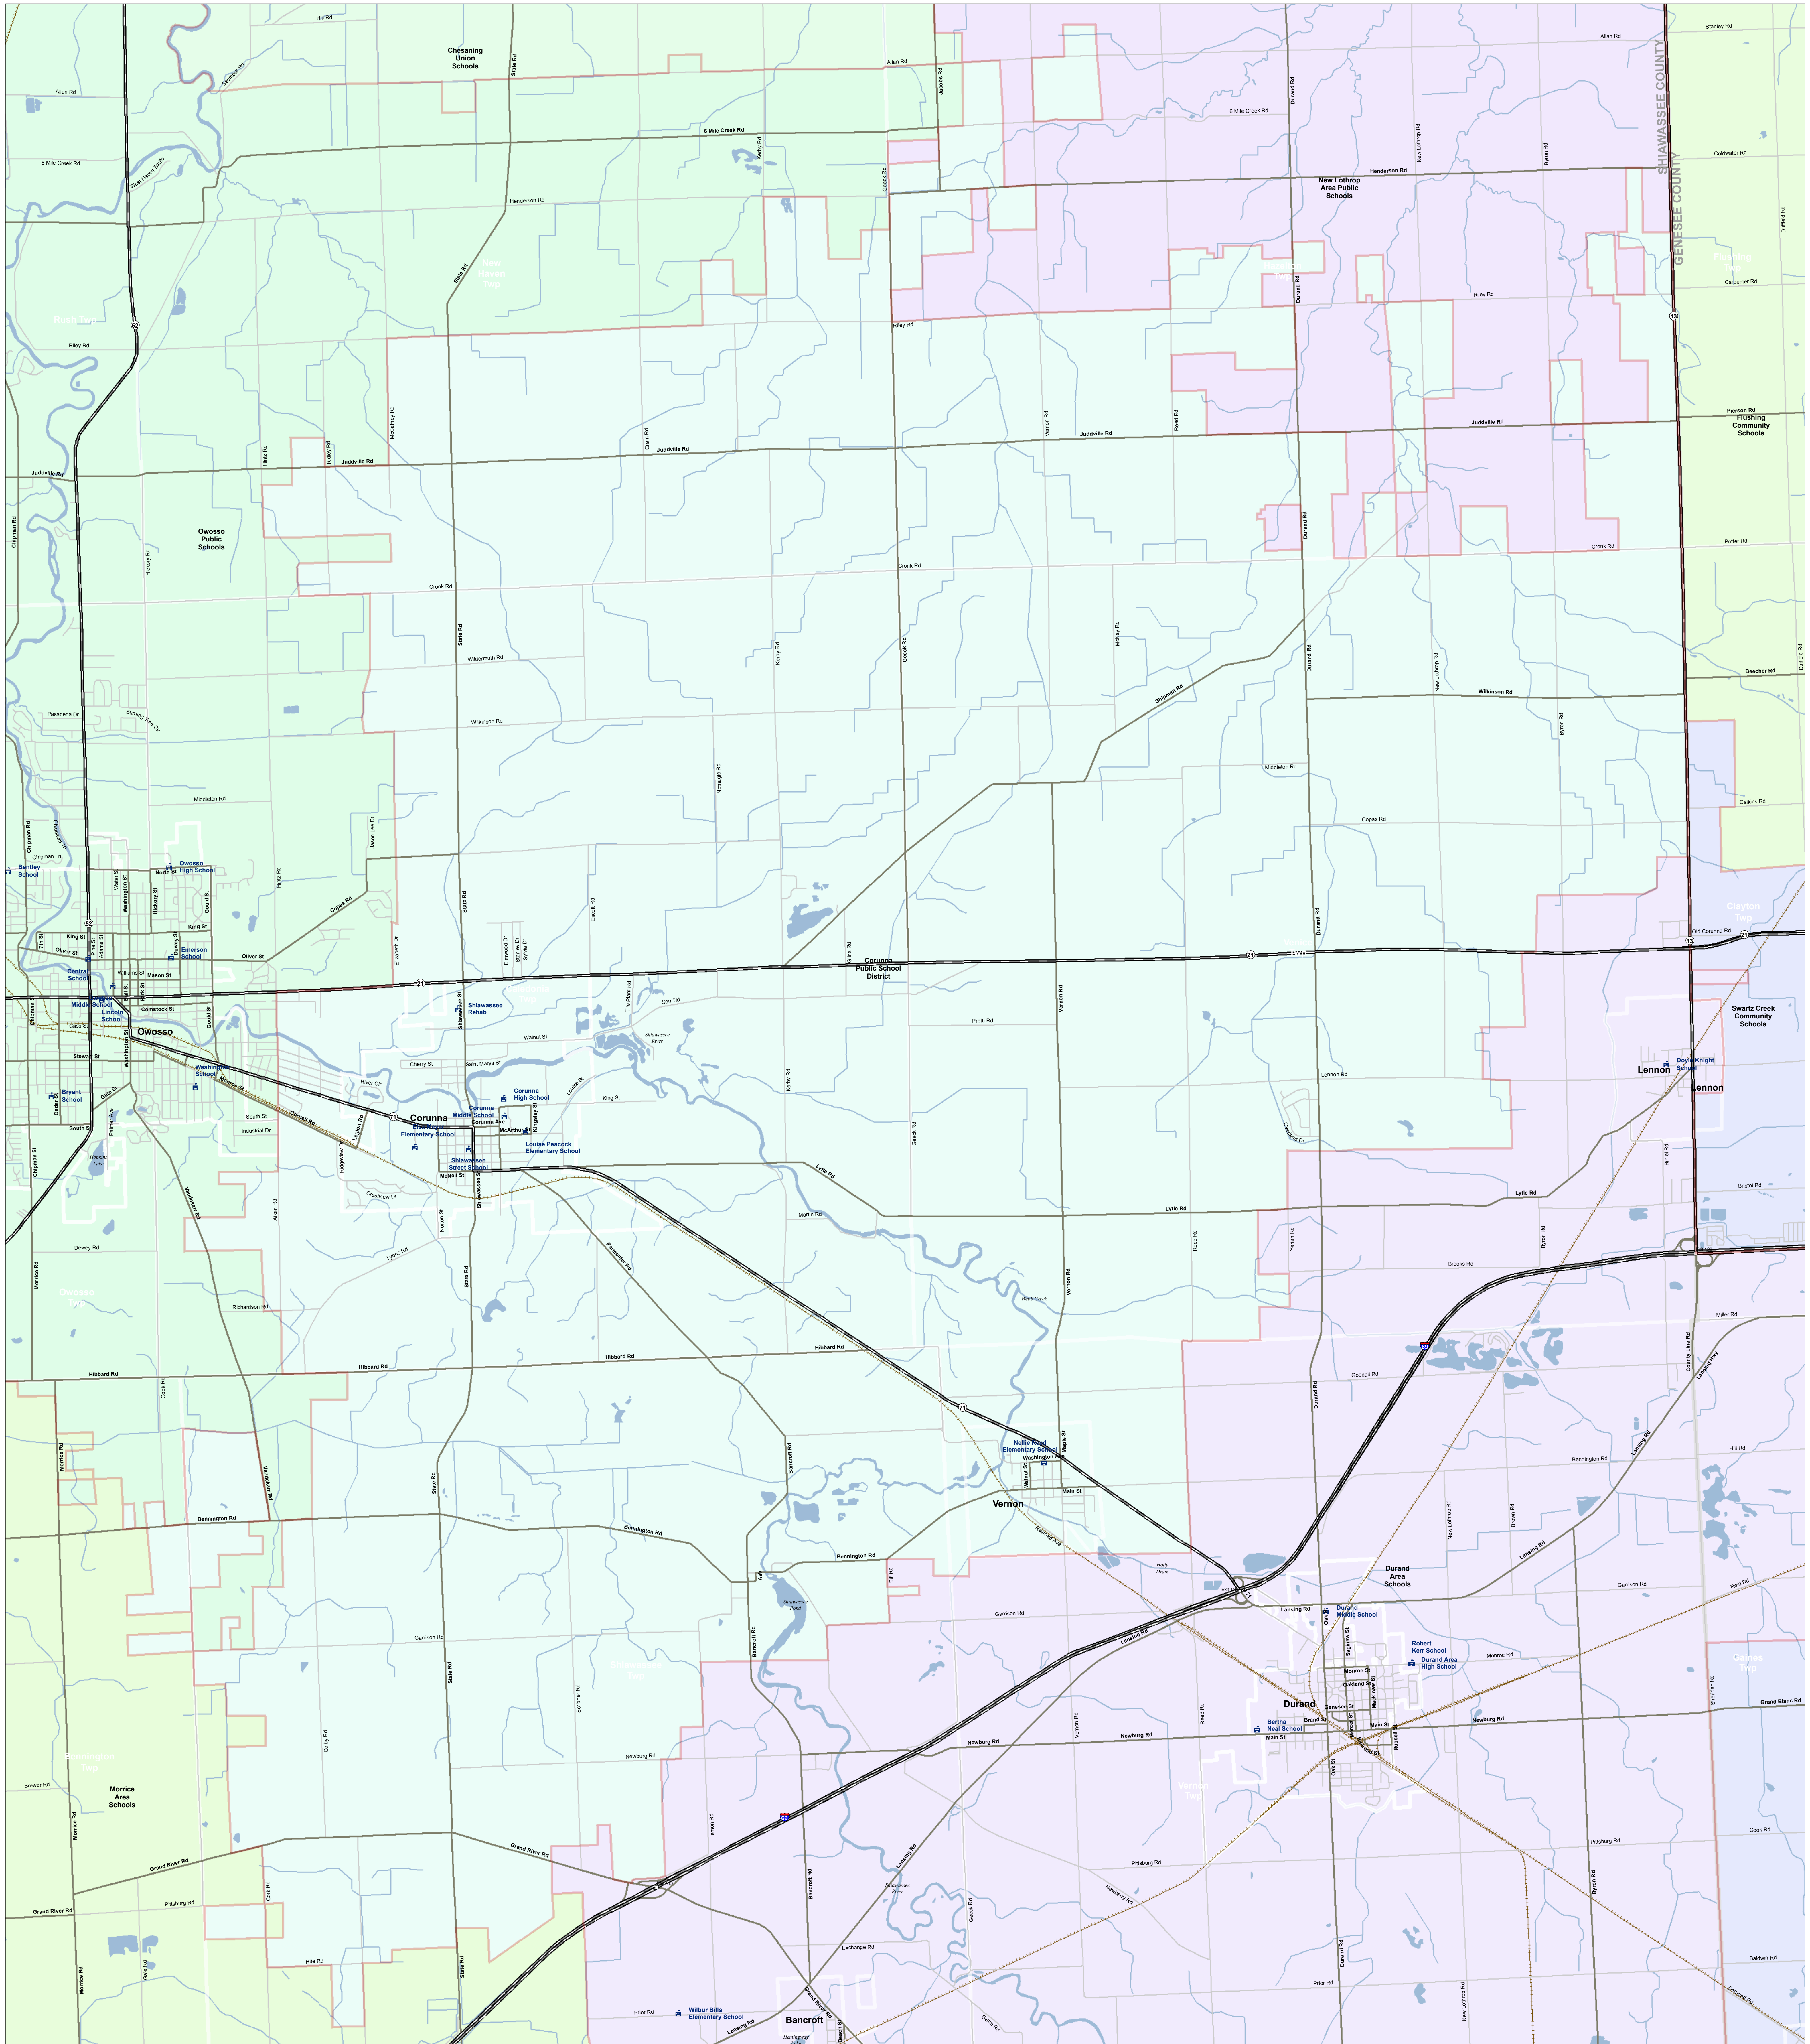

Corunna Public School District

Shiawassee Regional ESD

- SCHOOL
- SCHOOL DISTRICT BOUNDARY
- CITY / VILLAGE
- COUNTY BOUNDARY
- WATER FEATURE
- **Road System**
- HIGHWAY
- MAJOR ROAD
- LOCAL ROAD
- RAILROAD

For more information:
Web: www.michigan.gov/cgi
Phone: 517.373.7910