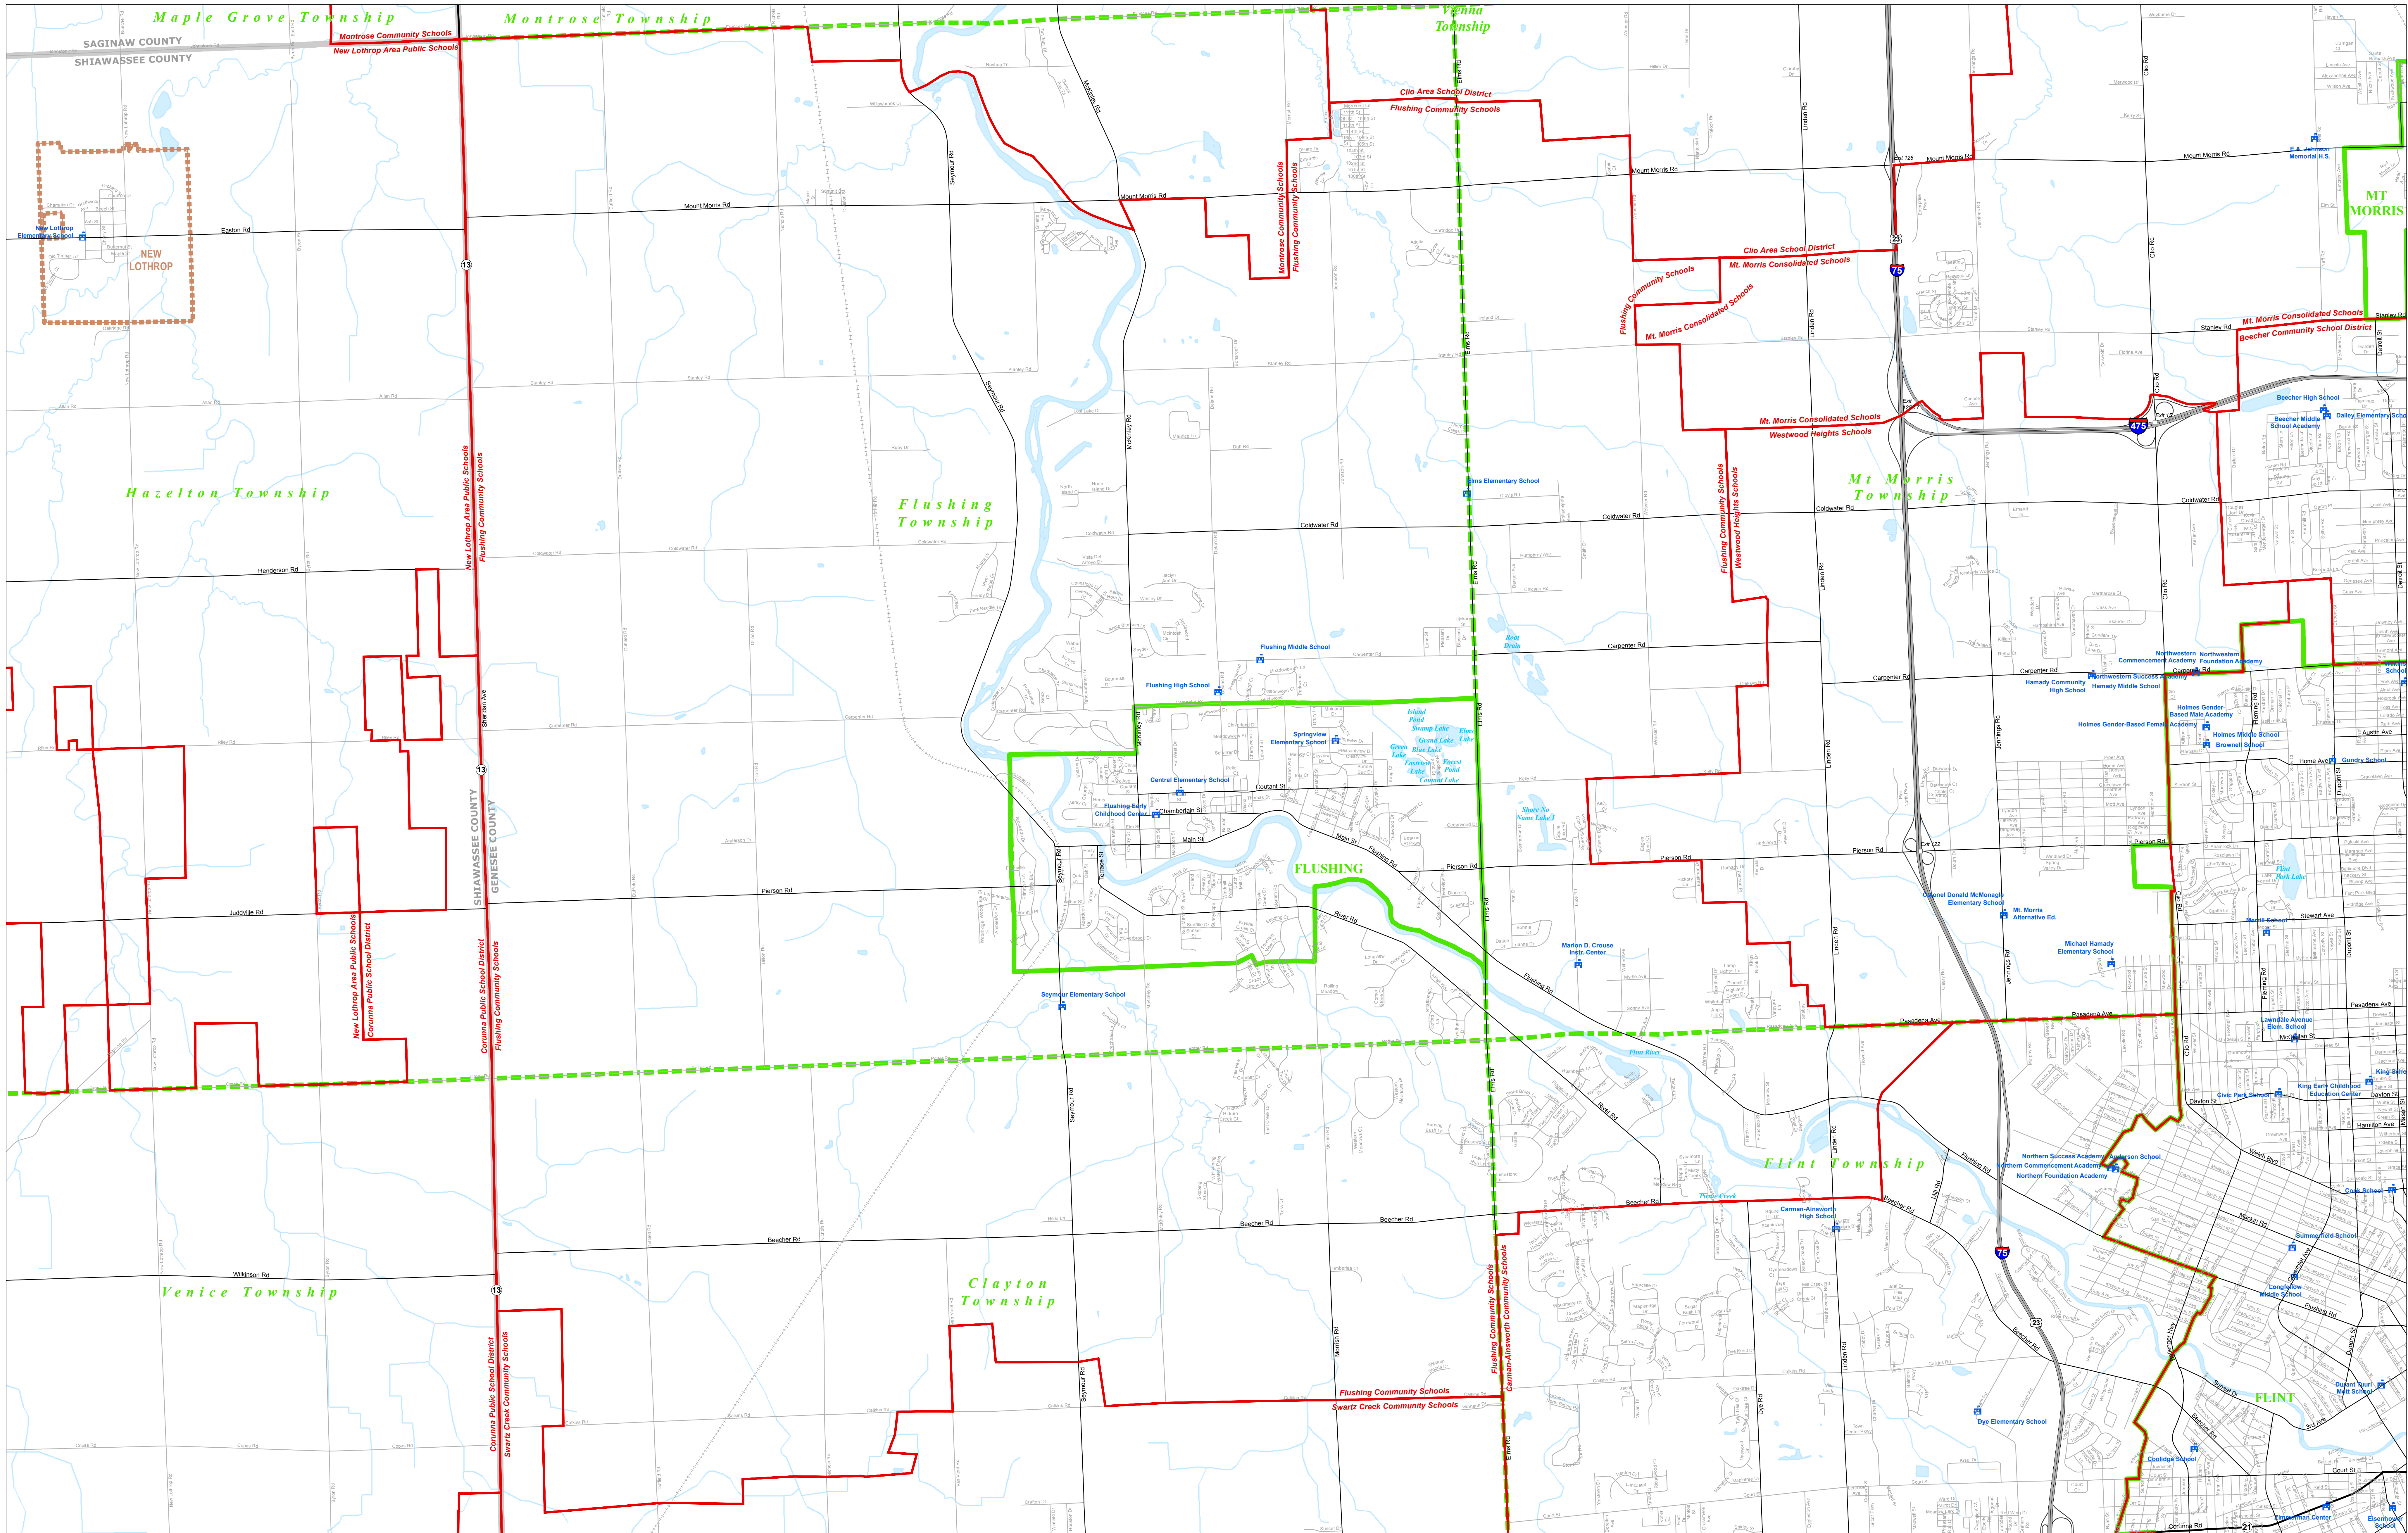

Flushing Community Schools

Genesee ISD

Legend

SCHOOL	FREEWAY
SCHOOL DISTRICT	PRIMARY ROAD
COUNTY	LOCAL ROAD
CITY	RAILROAD
VILLAGE	LAKE or POND
TOWNSHIP	RIVER, STREAM, or DRAIN