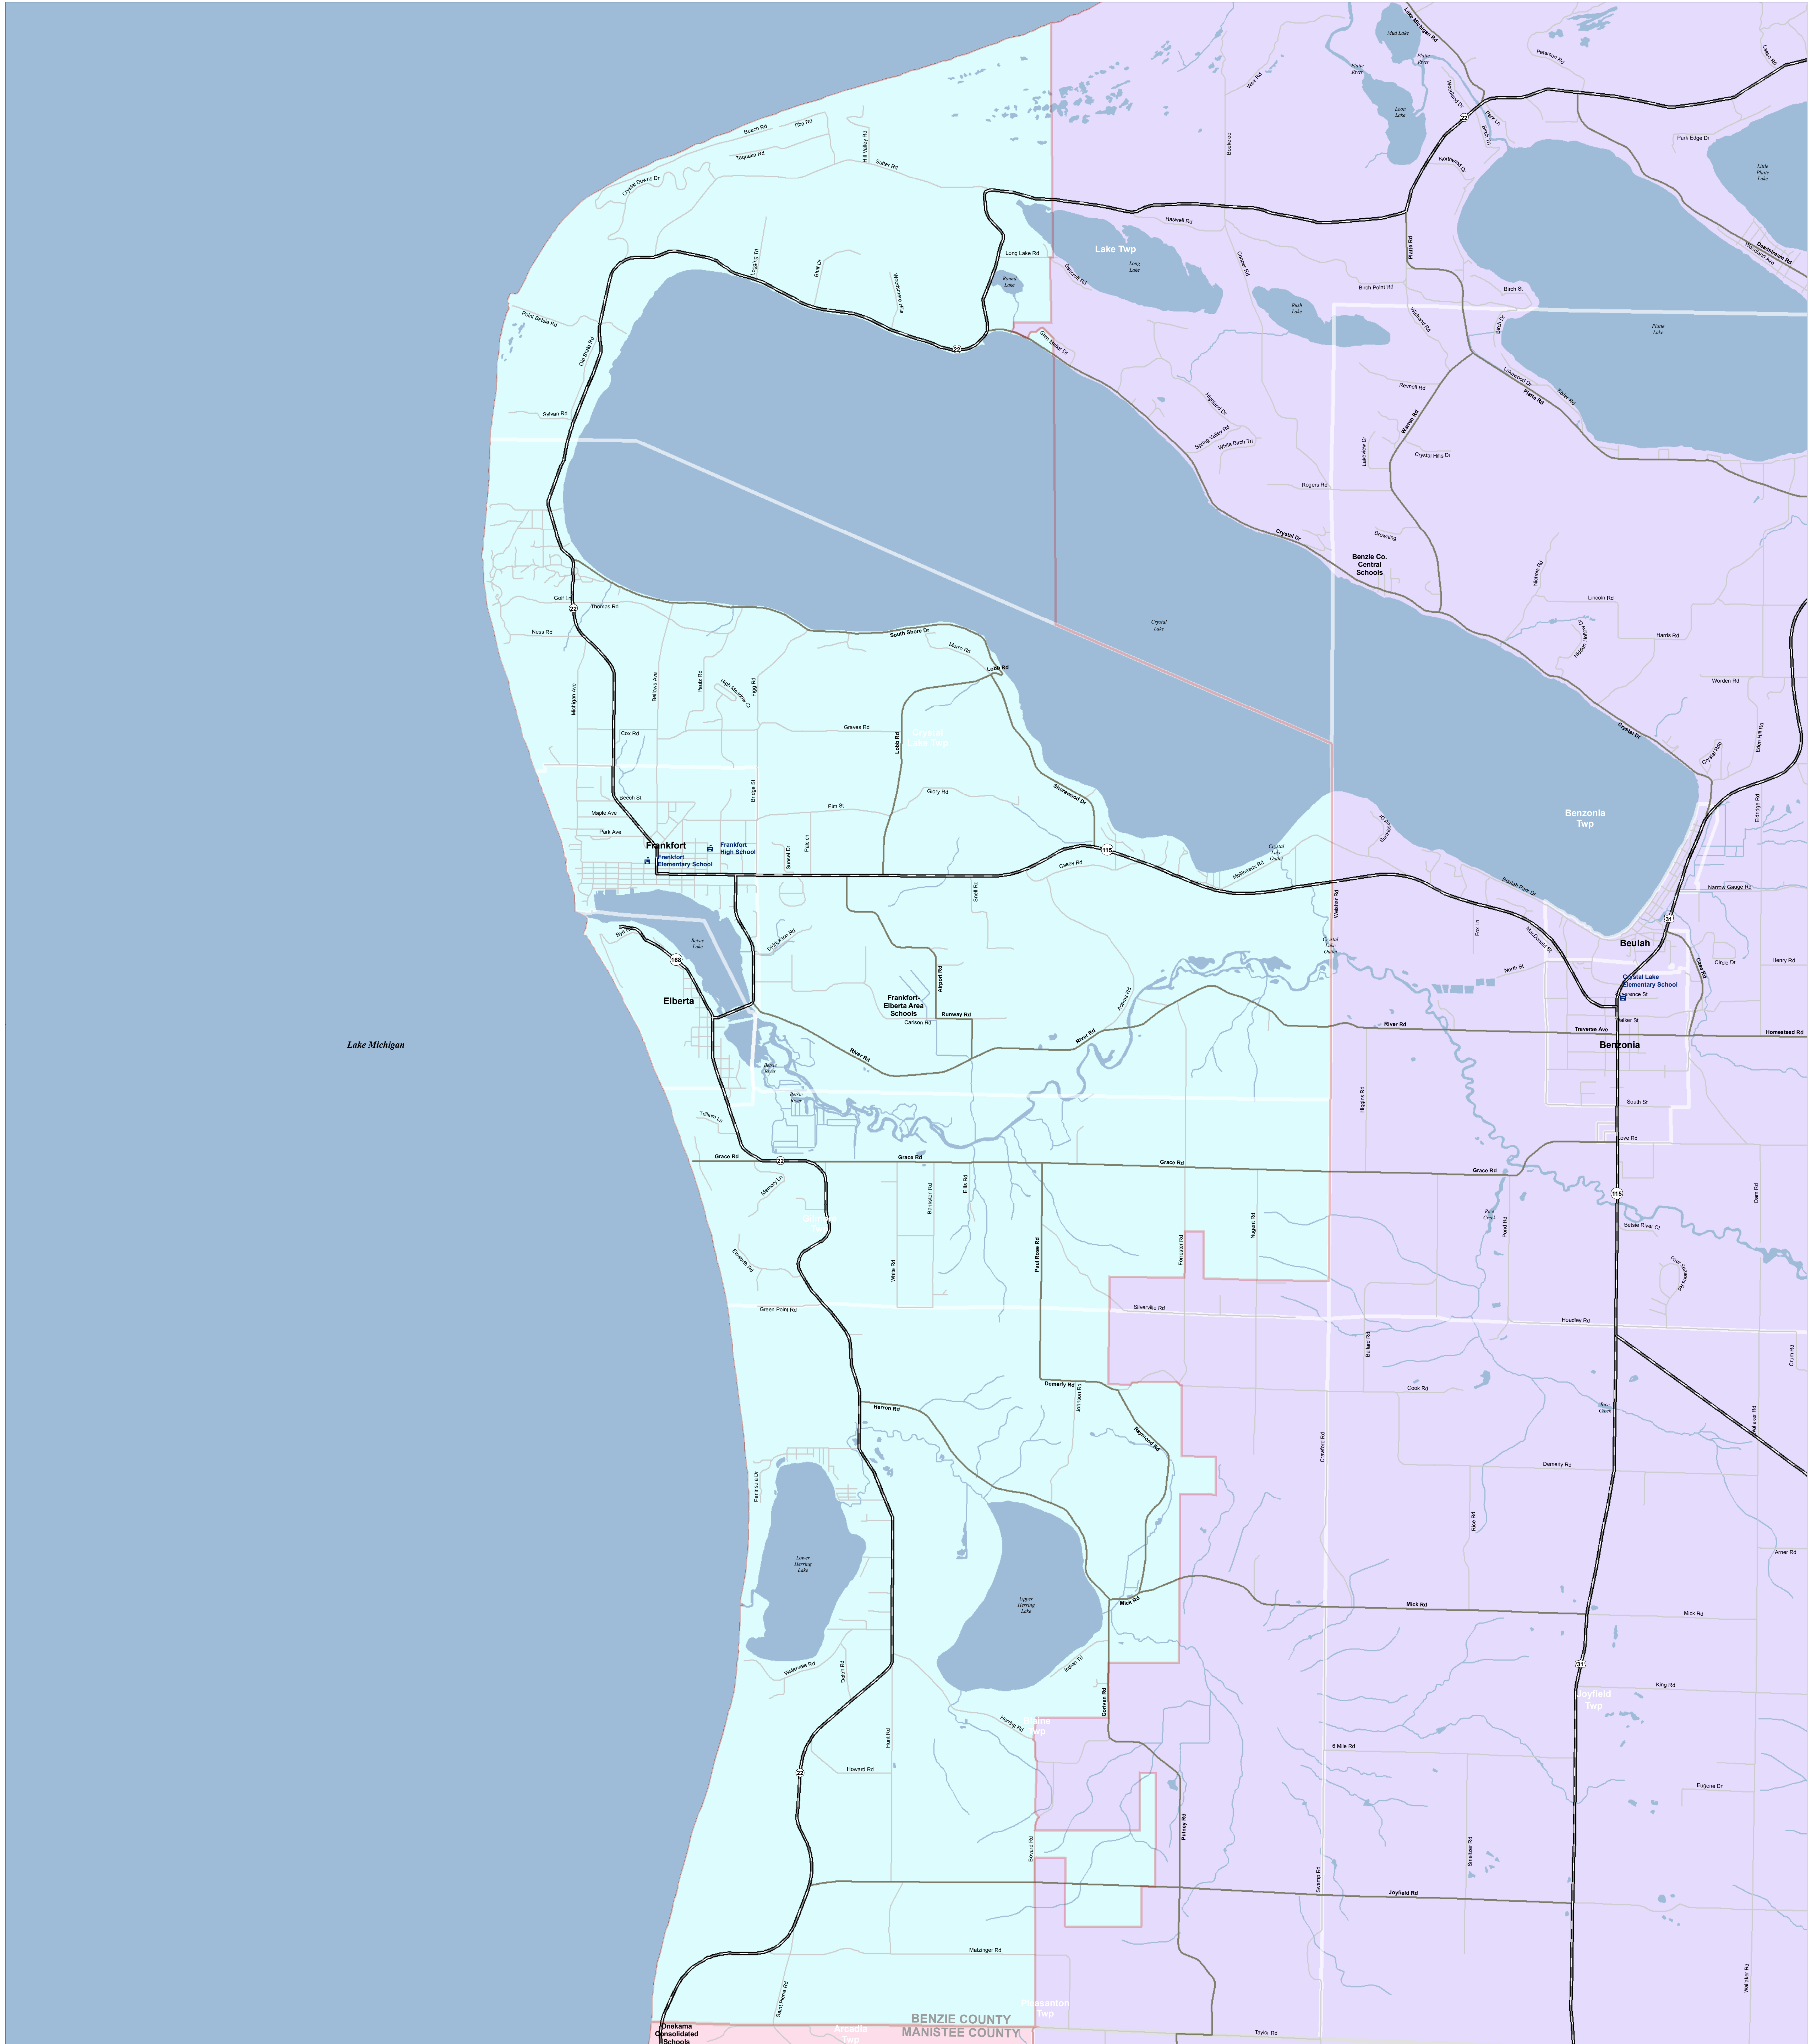

Frankfort-Elberta Area Schools

Traverse Bay Area ISD

- SCHOOL
- SCHOOL DISTRICT BOUNDARY
- CITY / VILLAGE
- COUNTY BOUNDARY
- WATER FEATURE
- HIGHWAY
- MAJOR ROAD
- LOCAL ROAD
- RAILROAD

For more information:
Web: www.michigan.gov/cgi
Phone: 517.373.7910