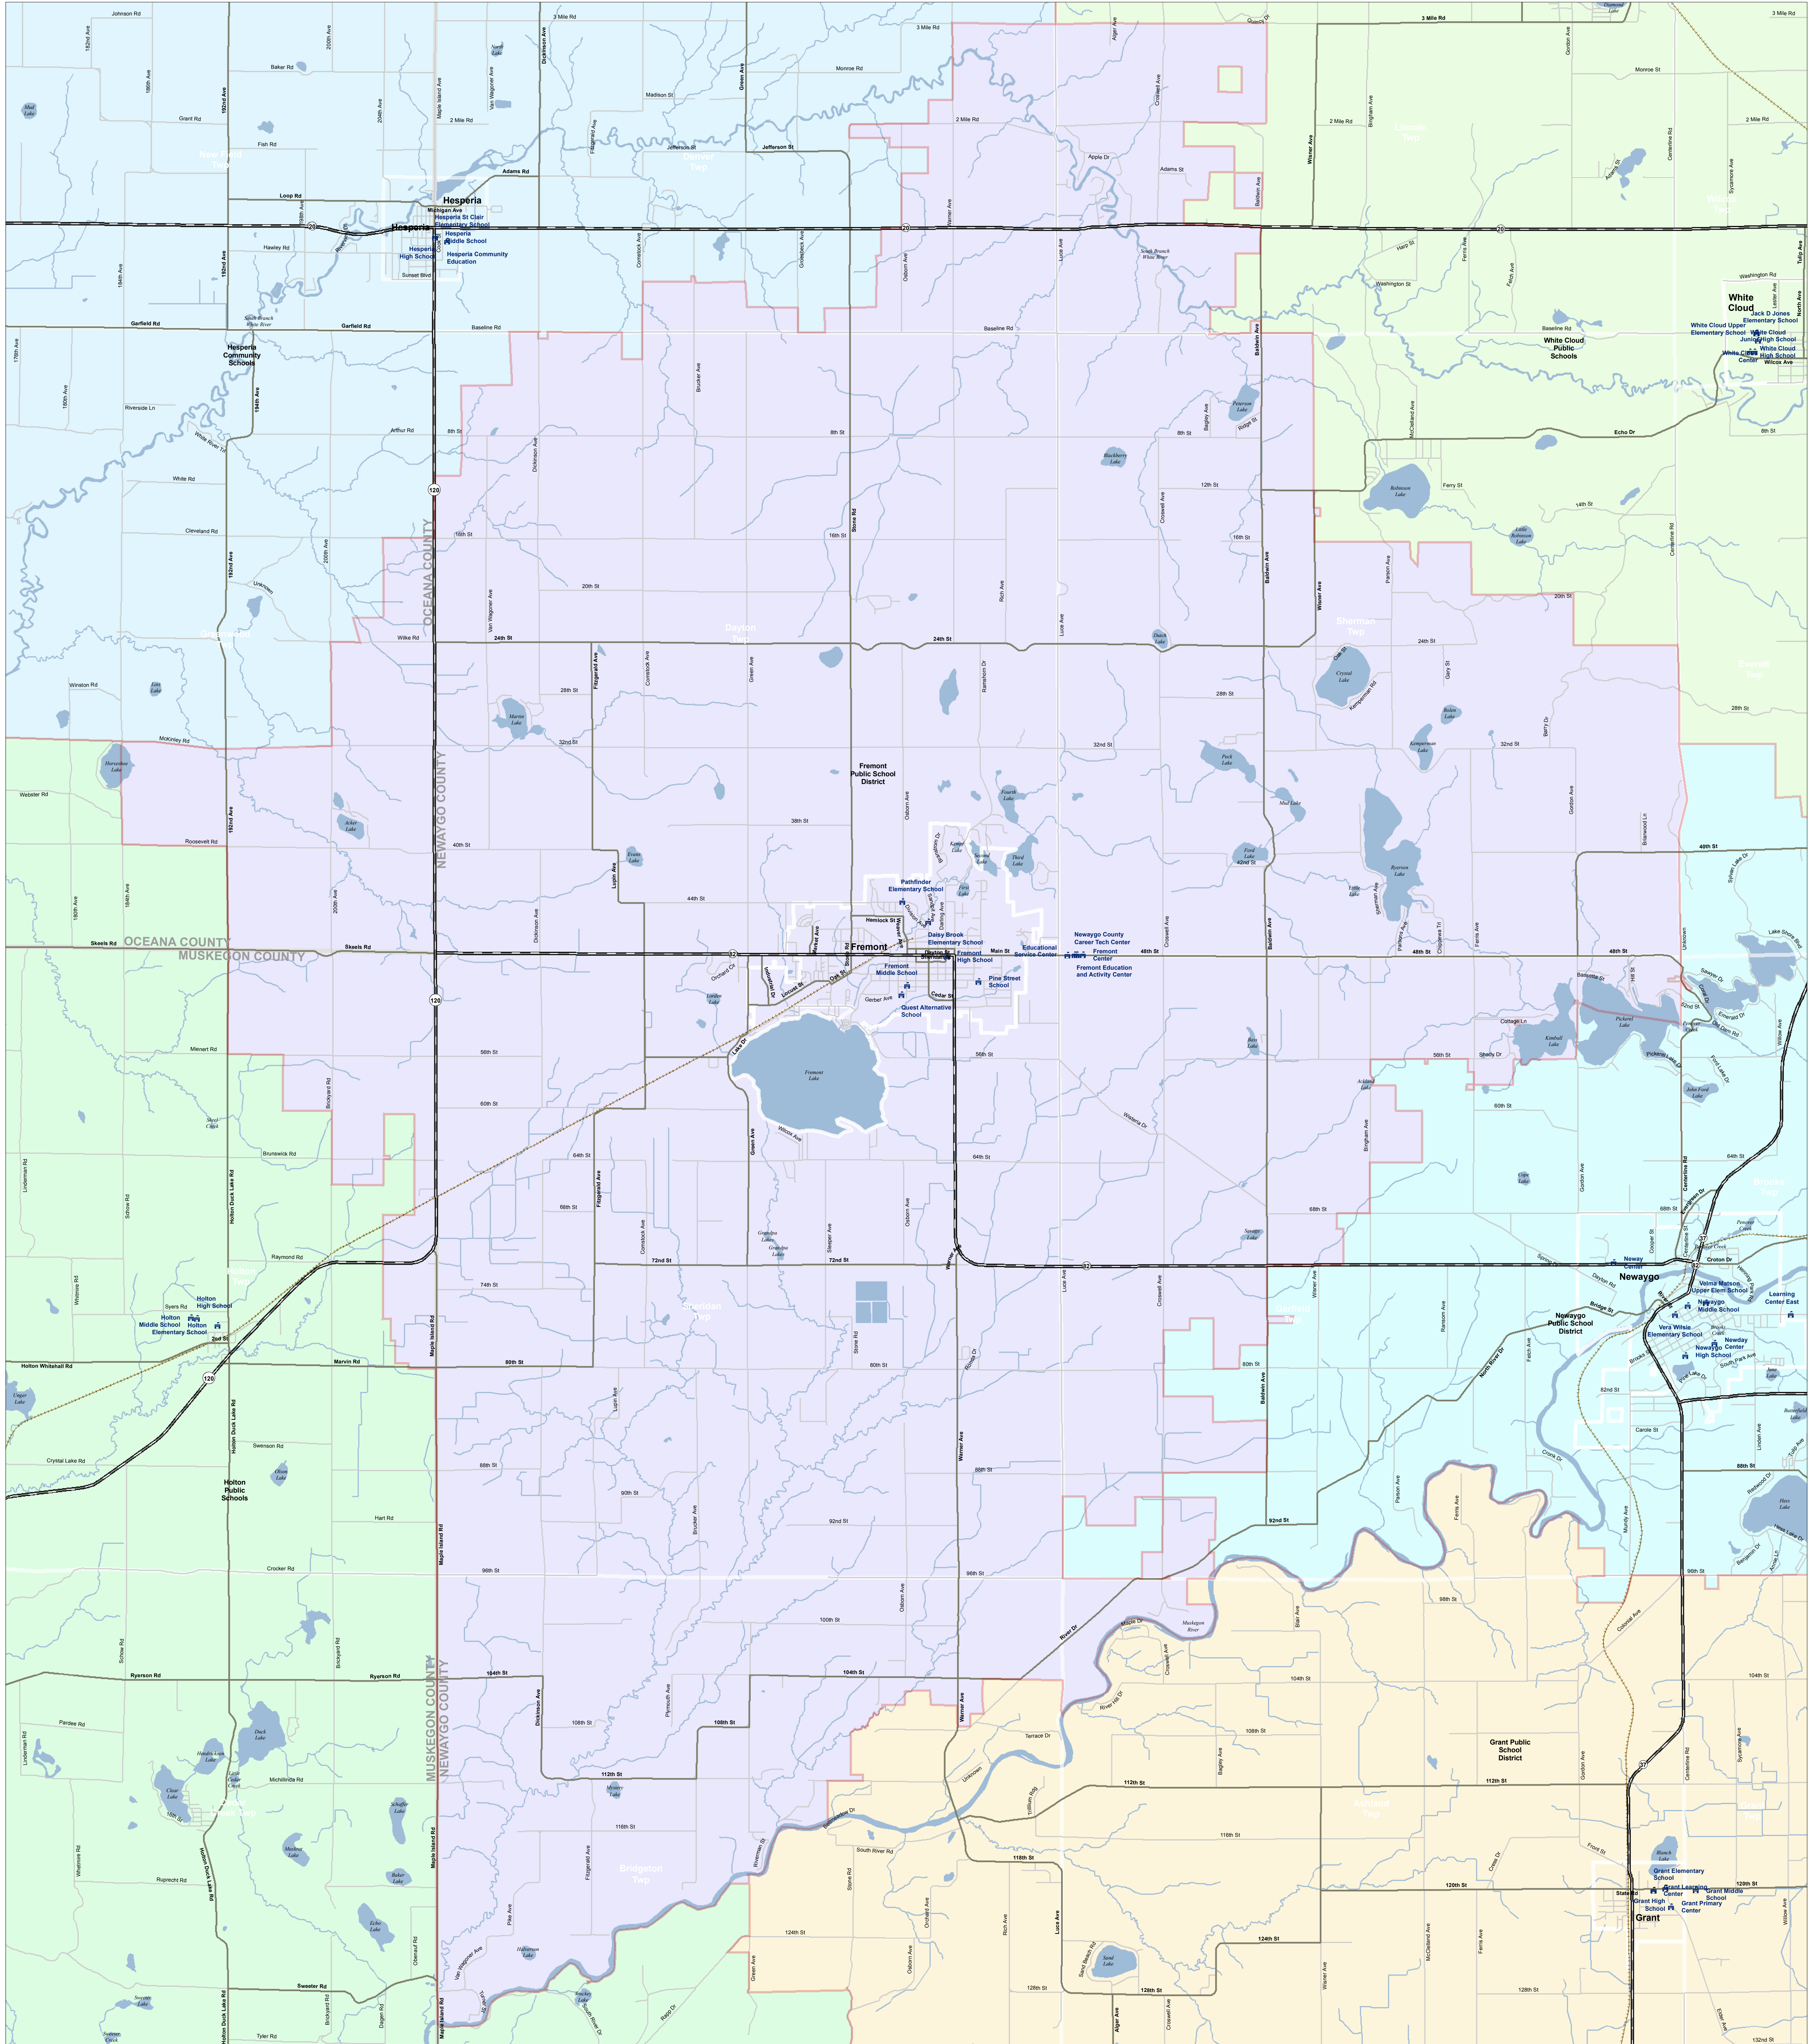

Fremont Public School District

Newaygo County ISD - ESC

- SCHOOL
- SCHOOL DISTRICT BOUNDARY
- CITY / VILLAGE
- COUNTY BOUNDARY
- WATER FEATURE
- HIGHWAY
- MAJOR ROAD
- LOCAL ROAD
- RAILROAD

For more information:
Web: www.michigan.gov/cgi
Phone: 517.373.7910