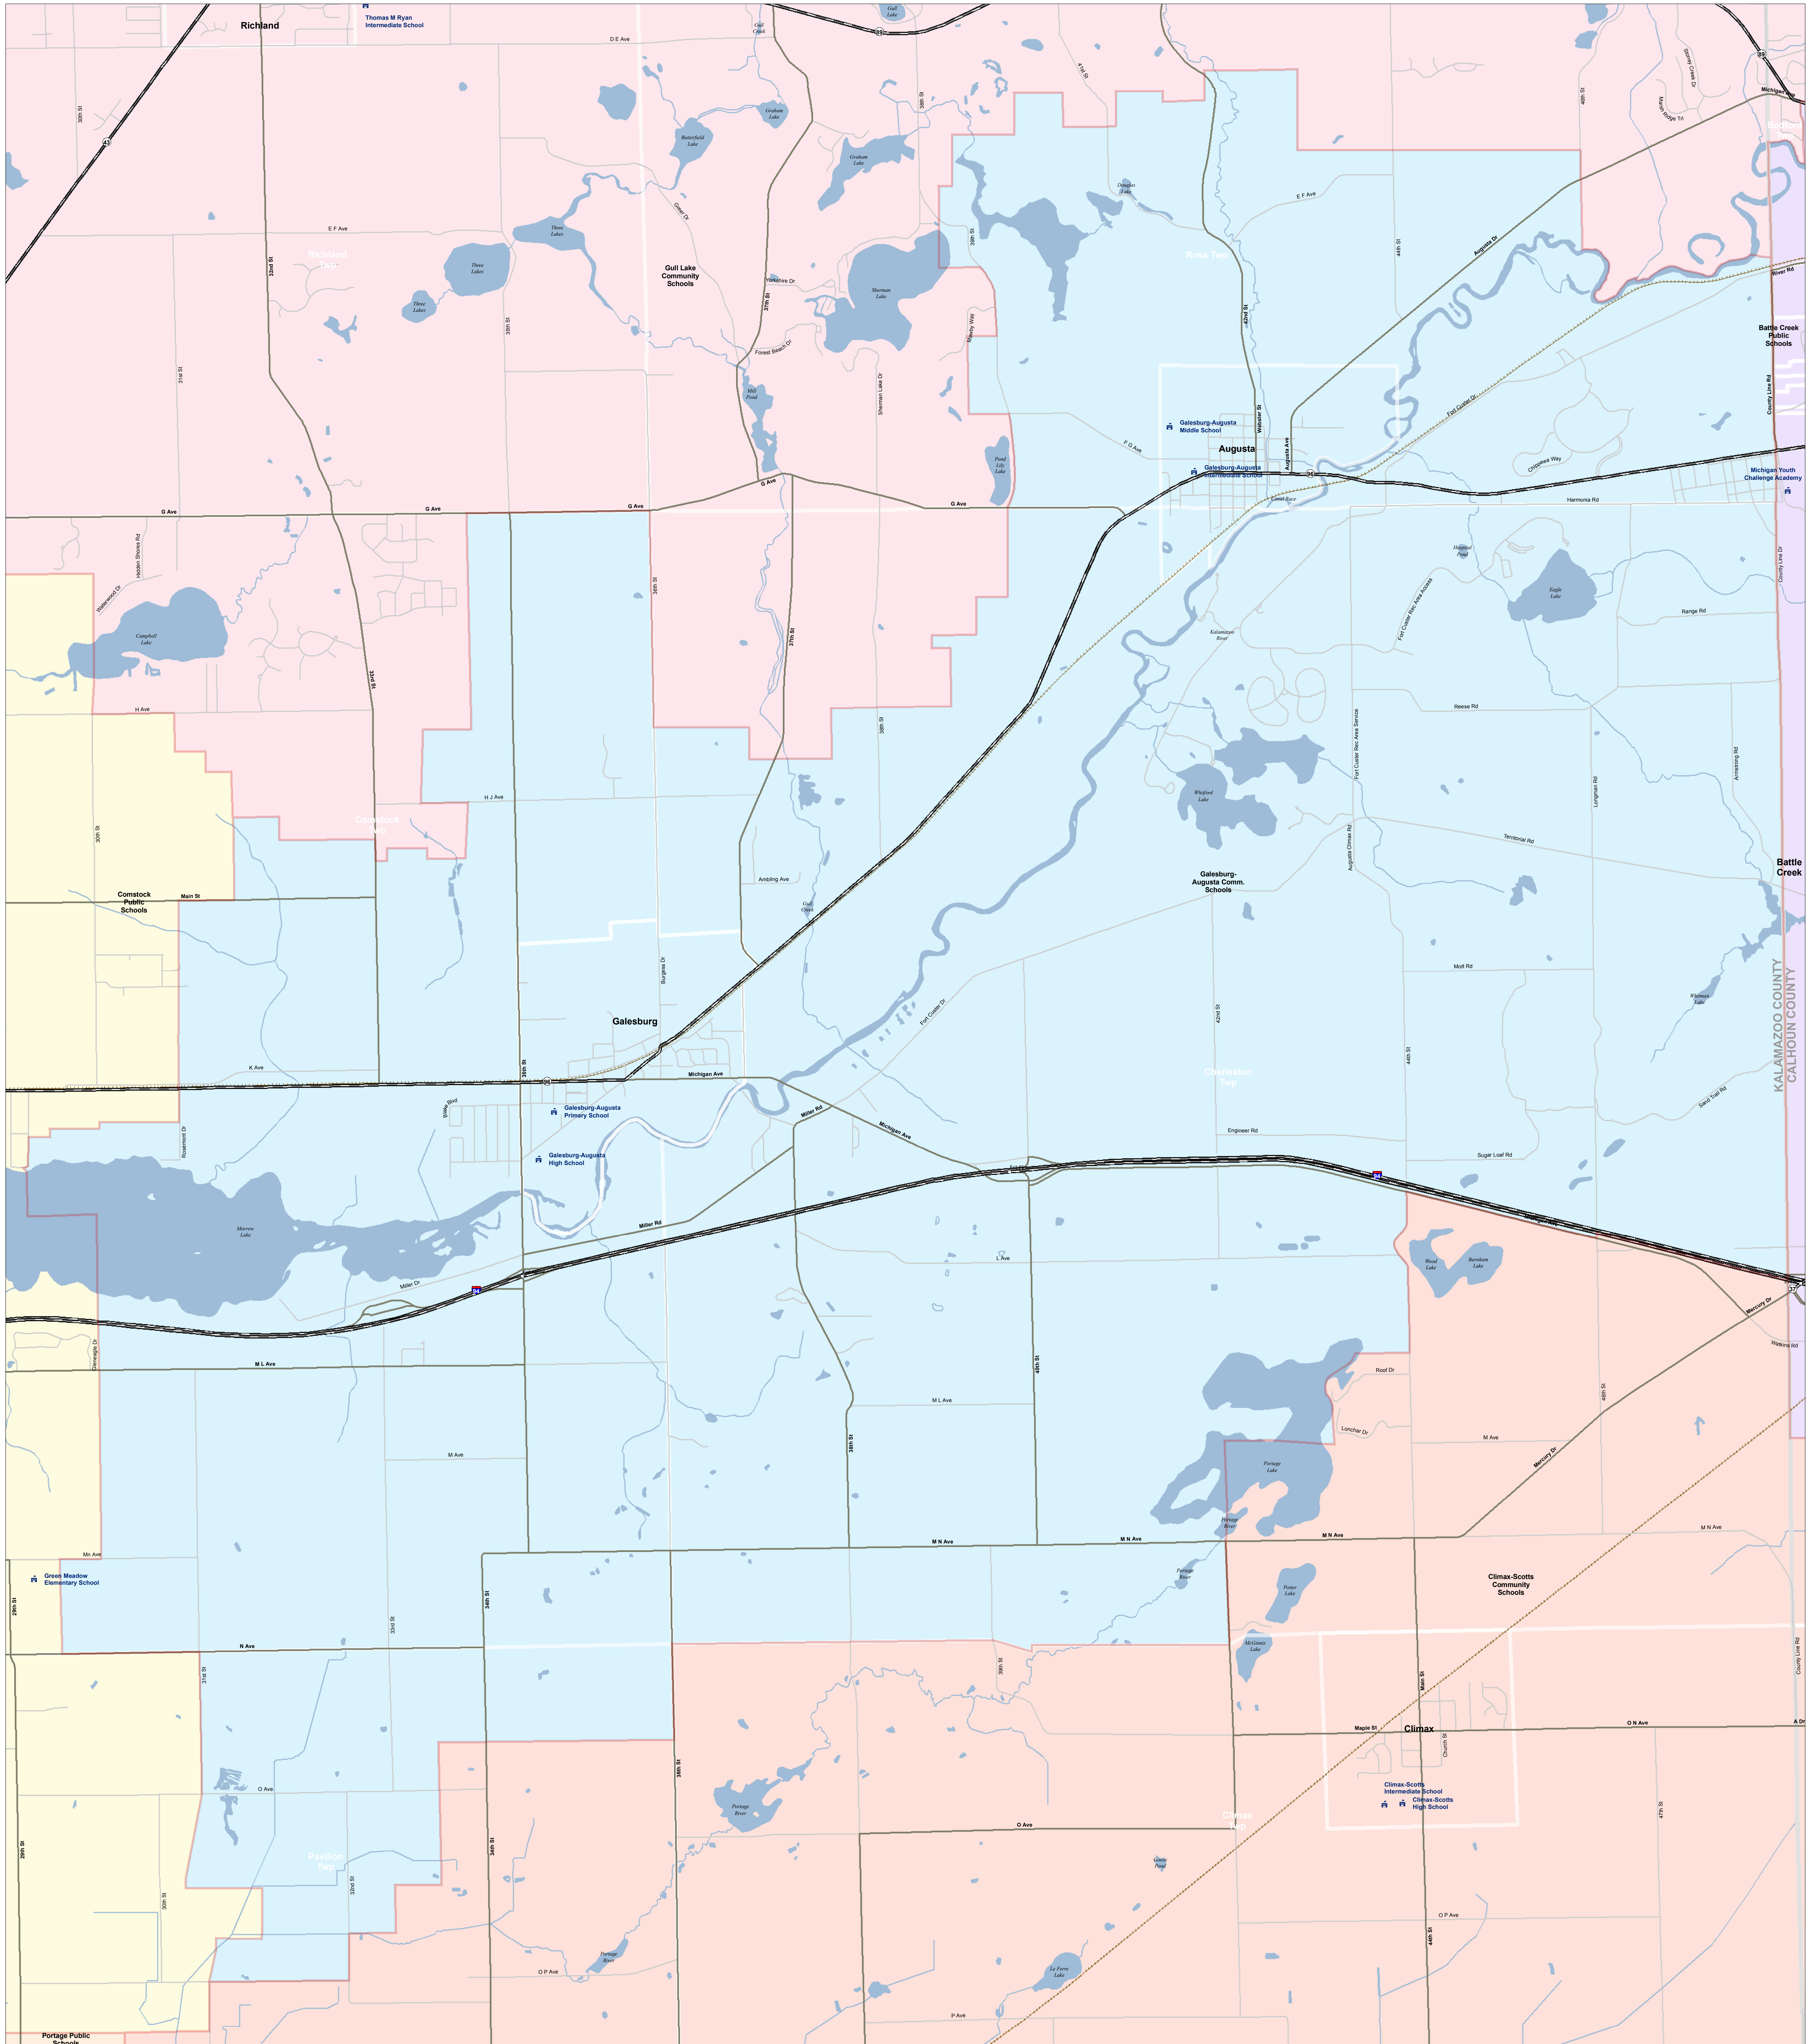

Galesburg-Augusta Comm. Schools

Kalamazoo R.E.S.A.

- SCHOOL
- SCHOOL DISTRICT BOUNDARY
- CITY / VILLAGE
- COUNTY BOUNDARY
- WATER FEATURE
- **Road System**
- HIGHWAY
- MAJOR ROAD
- LOCAL ROAD
- RAILROAD

For more information:
Web: www.michigan.gov/cgi
Phone: 517.373.7910