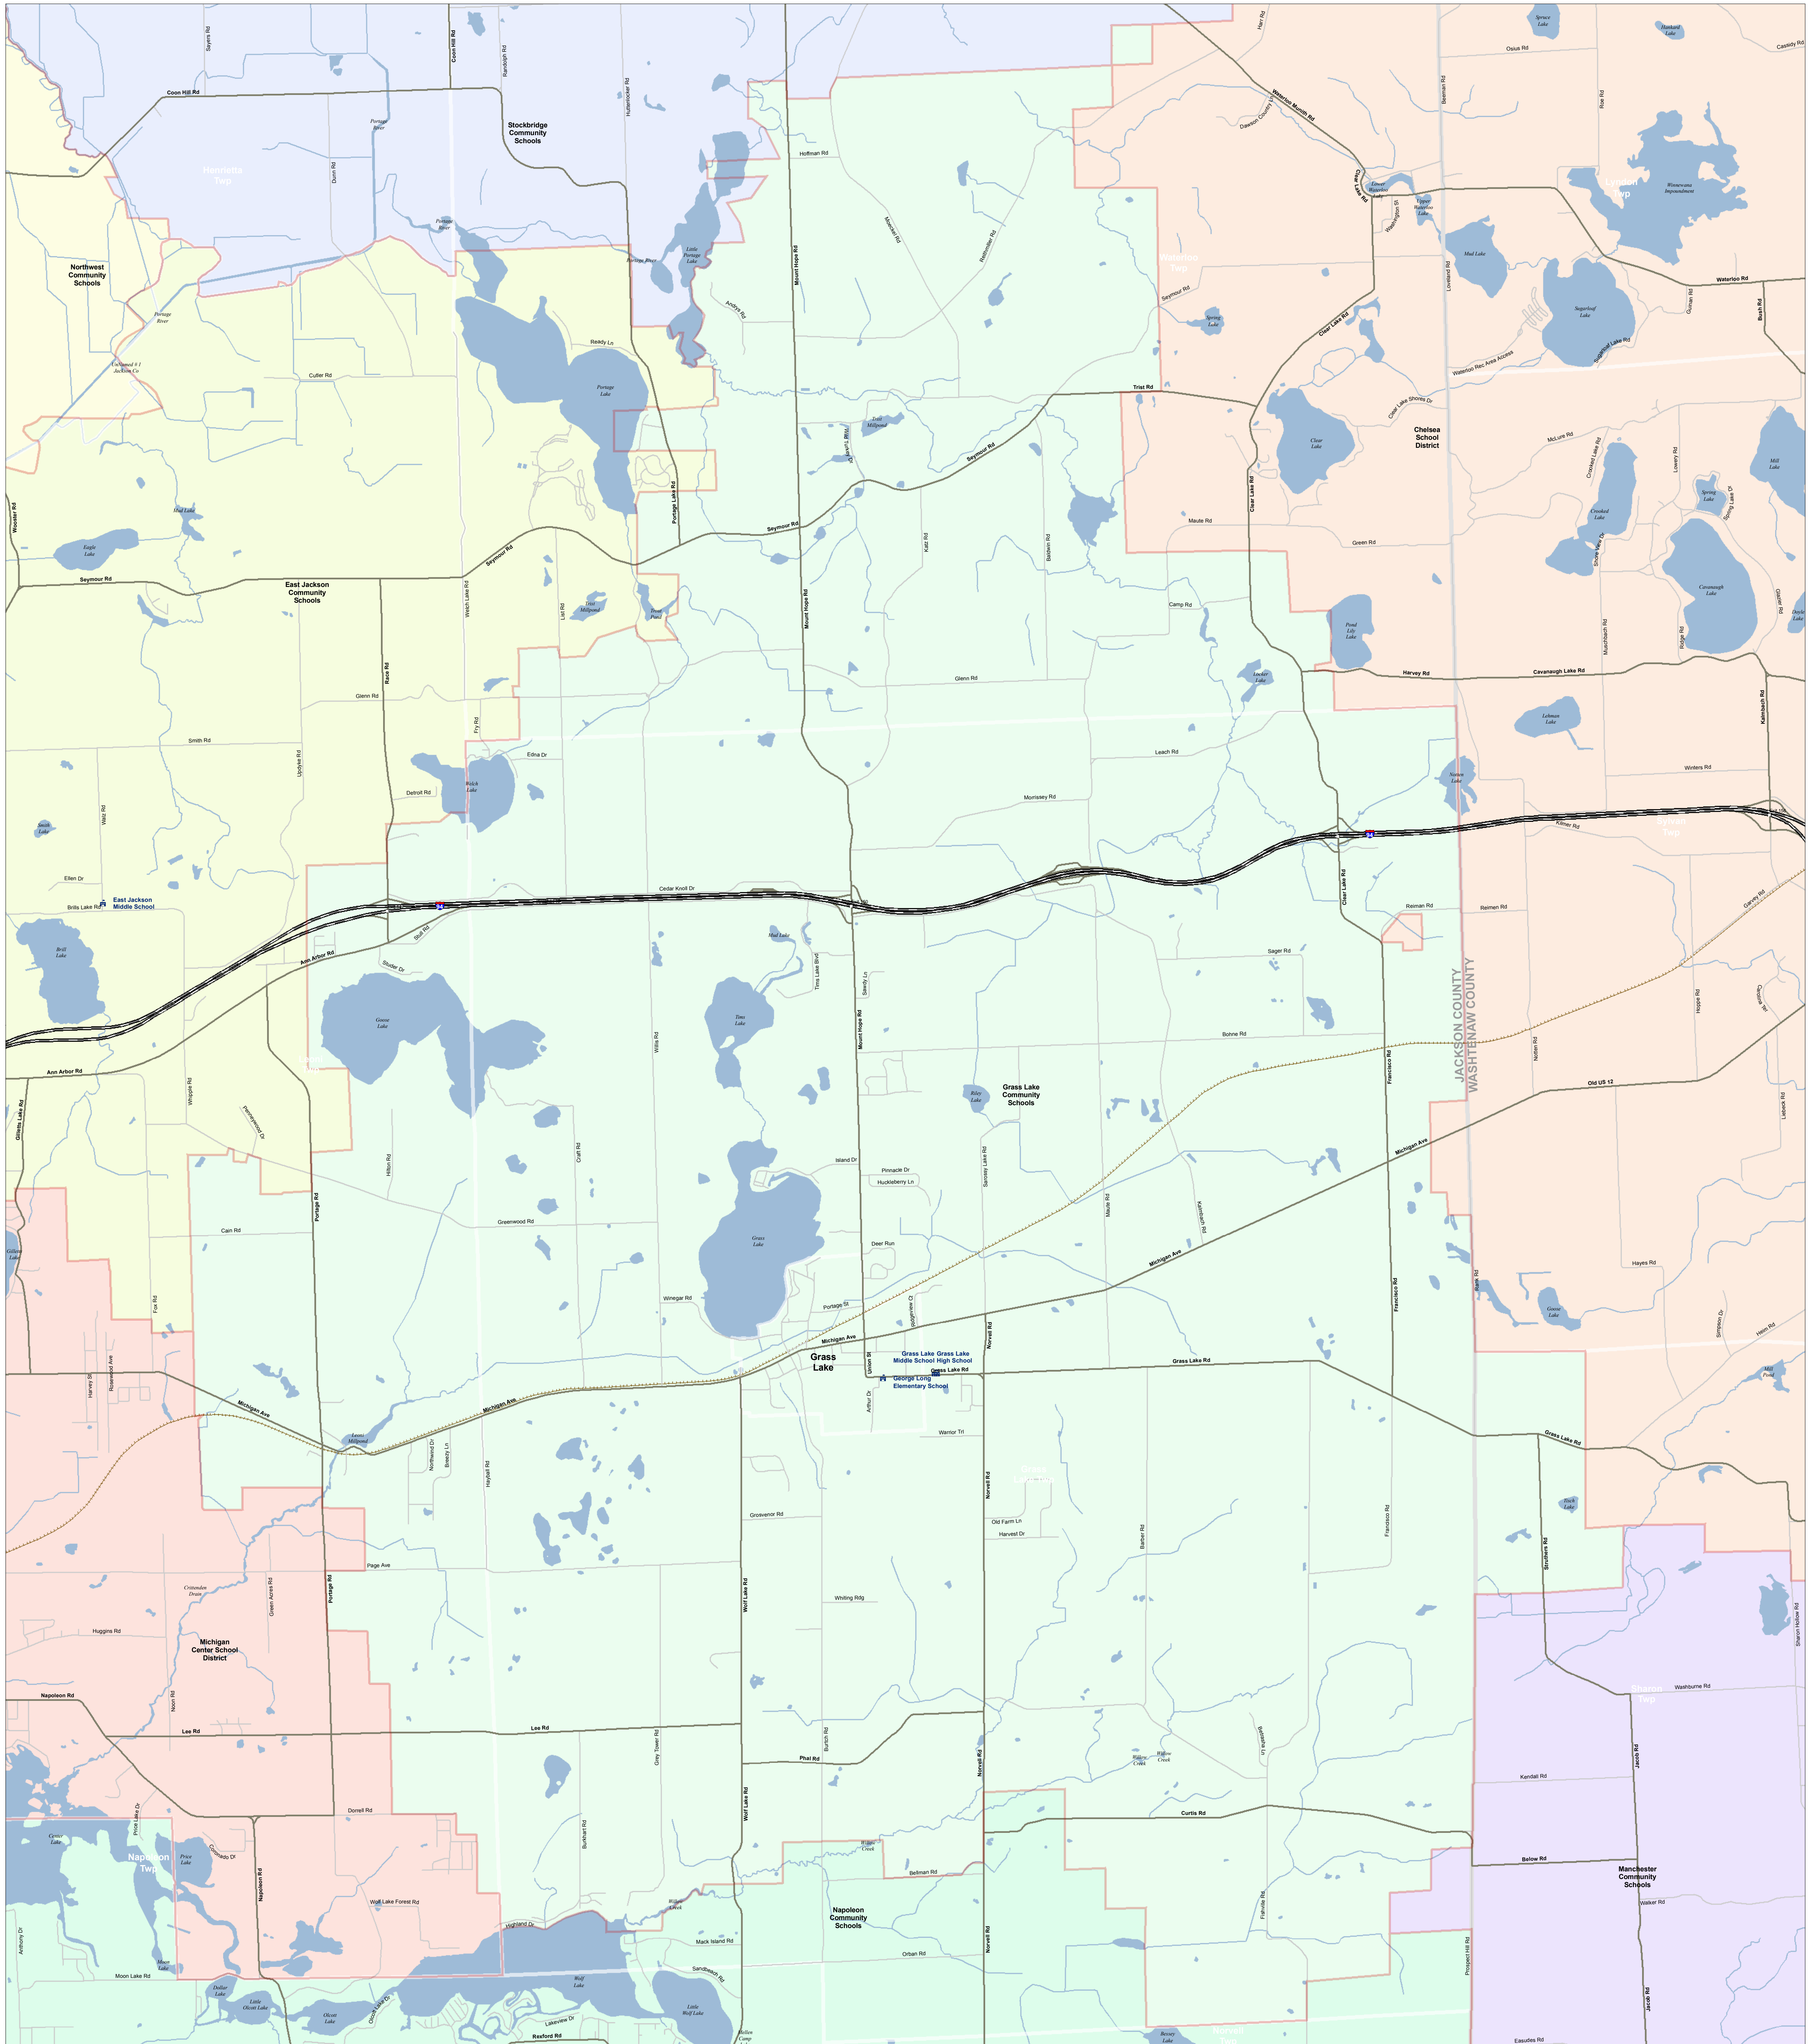

Grass Lake Community Schools

Jackson ISD

DISTRICT LOCATION

- SCHOOL
- SCHOOL DISTRICT BOUNDARY
- CITY / VILLAGE
- COUNTY BOUNDARY
- WATER FEATURE
- HIGHWAY
- MAJOR ROAD
- LOCAL ROAD
- RAILROAD

For more information:
Web: www.michigan.gov/cgi
Phone: 517.373.7910