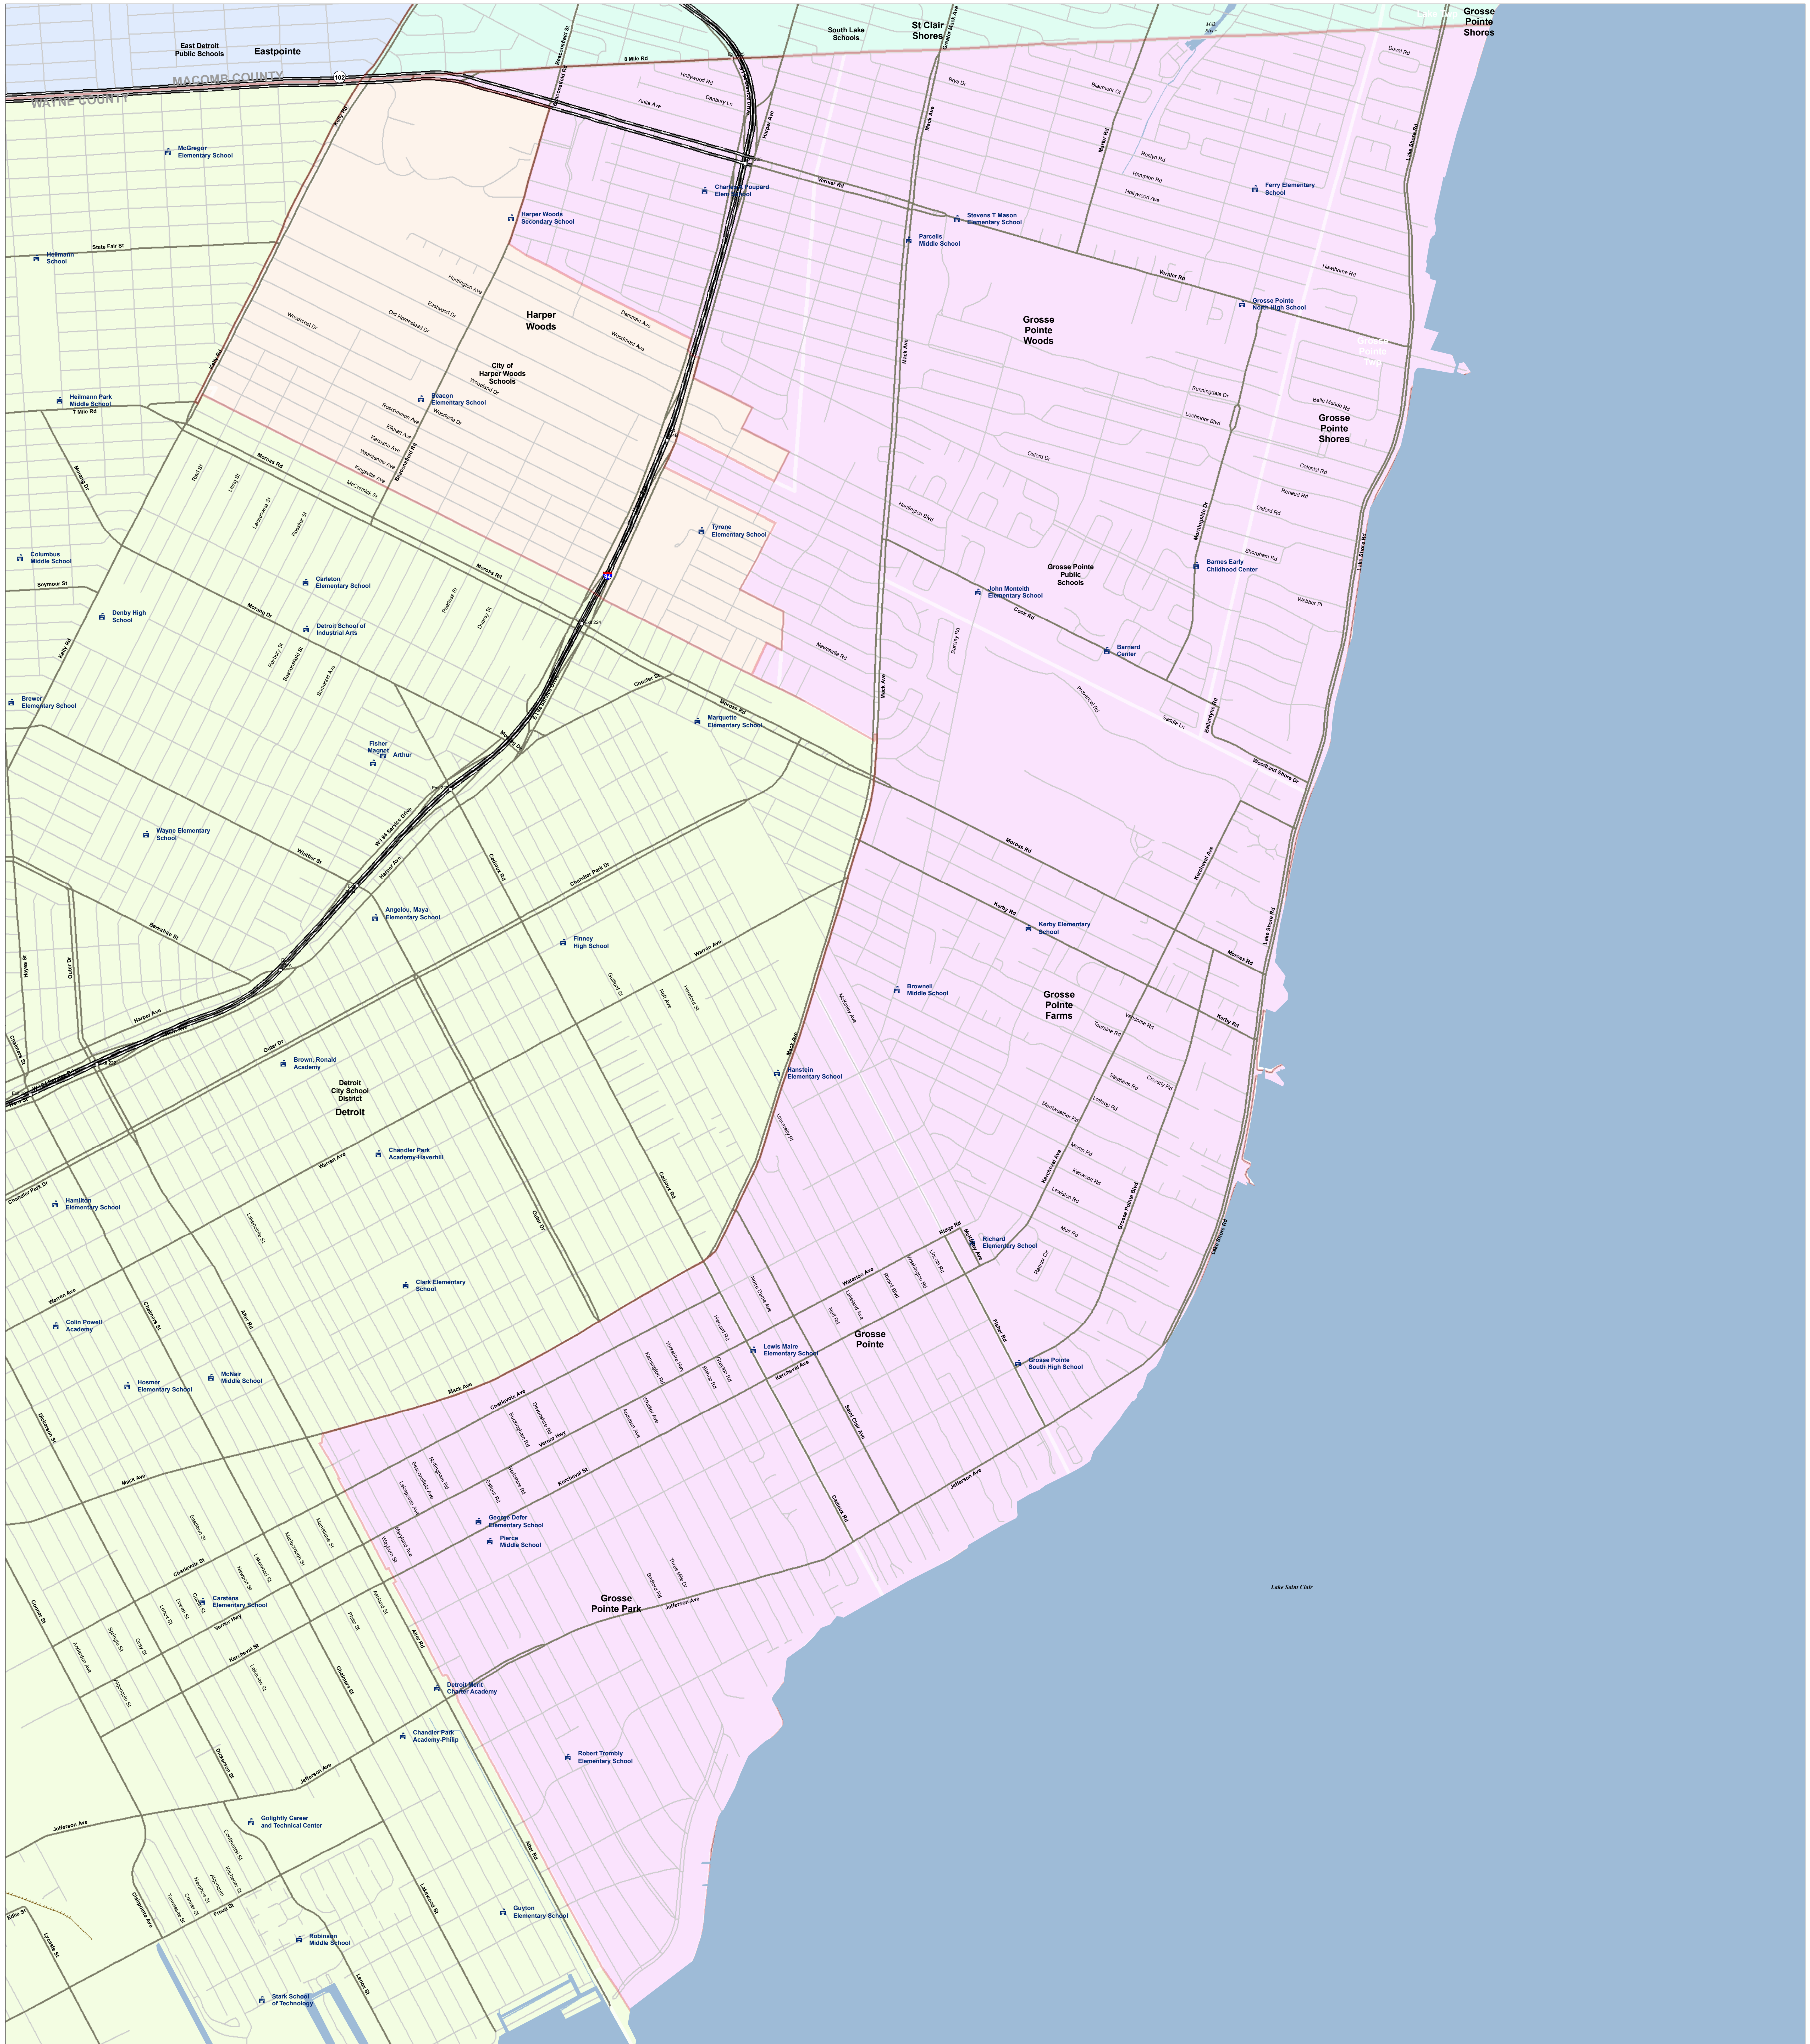

Grosse Pointe Public Schools

Wayne RESA

- SCHOOL
- SCHOOL DISTRICT BOUNDARY
- CITY / VILLAGE
- COUNTY BOUNDARY
- WATER FEATURE
- **Road System**
- HIGHWAY
- MAJOR ROAD
- LOCAL ROAD
- RAILROAD

For more information:
Web: www.michigan.gov/cgi
Phone: 517.373.7910