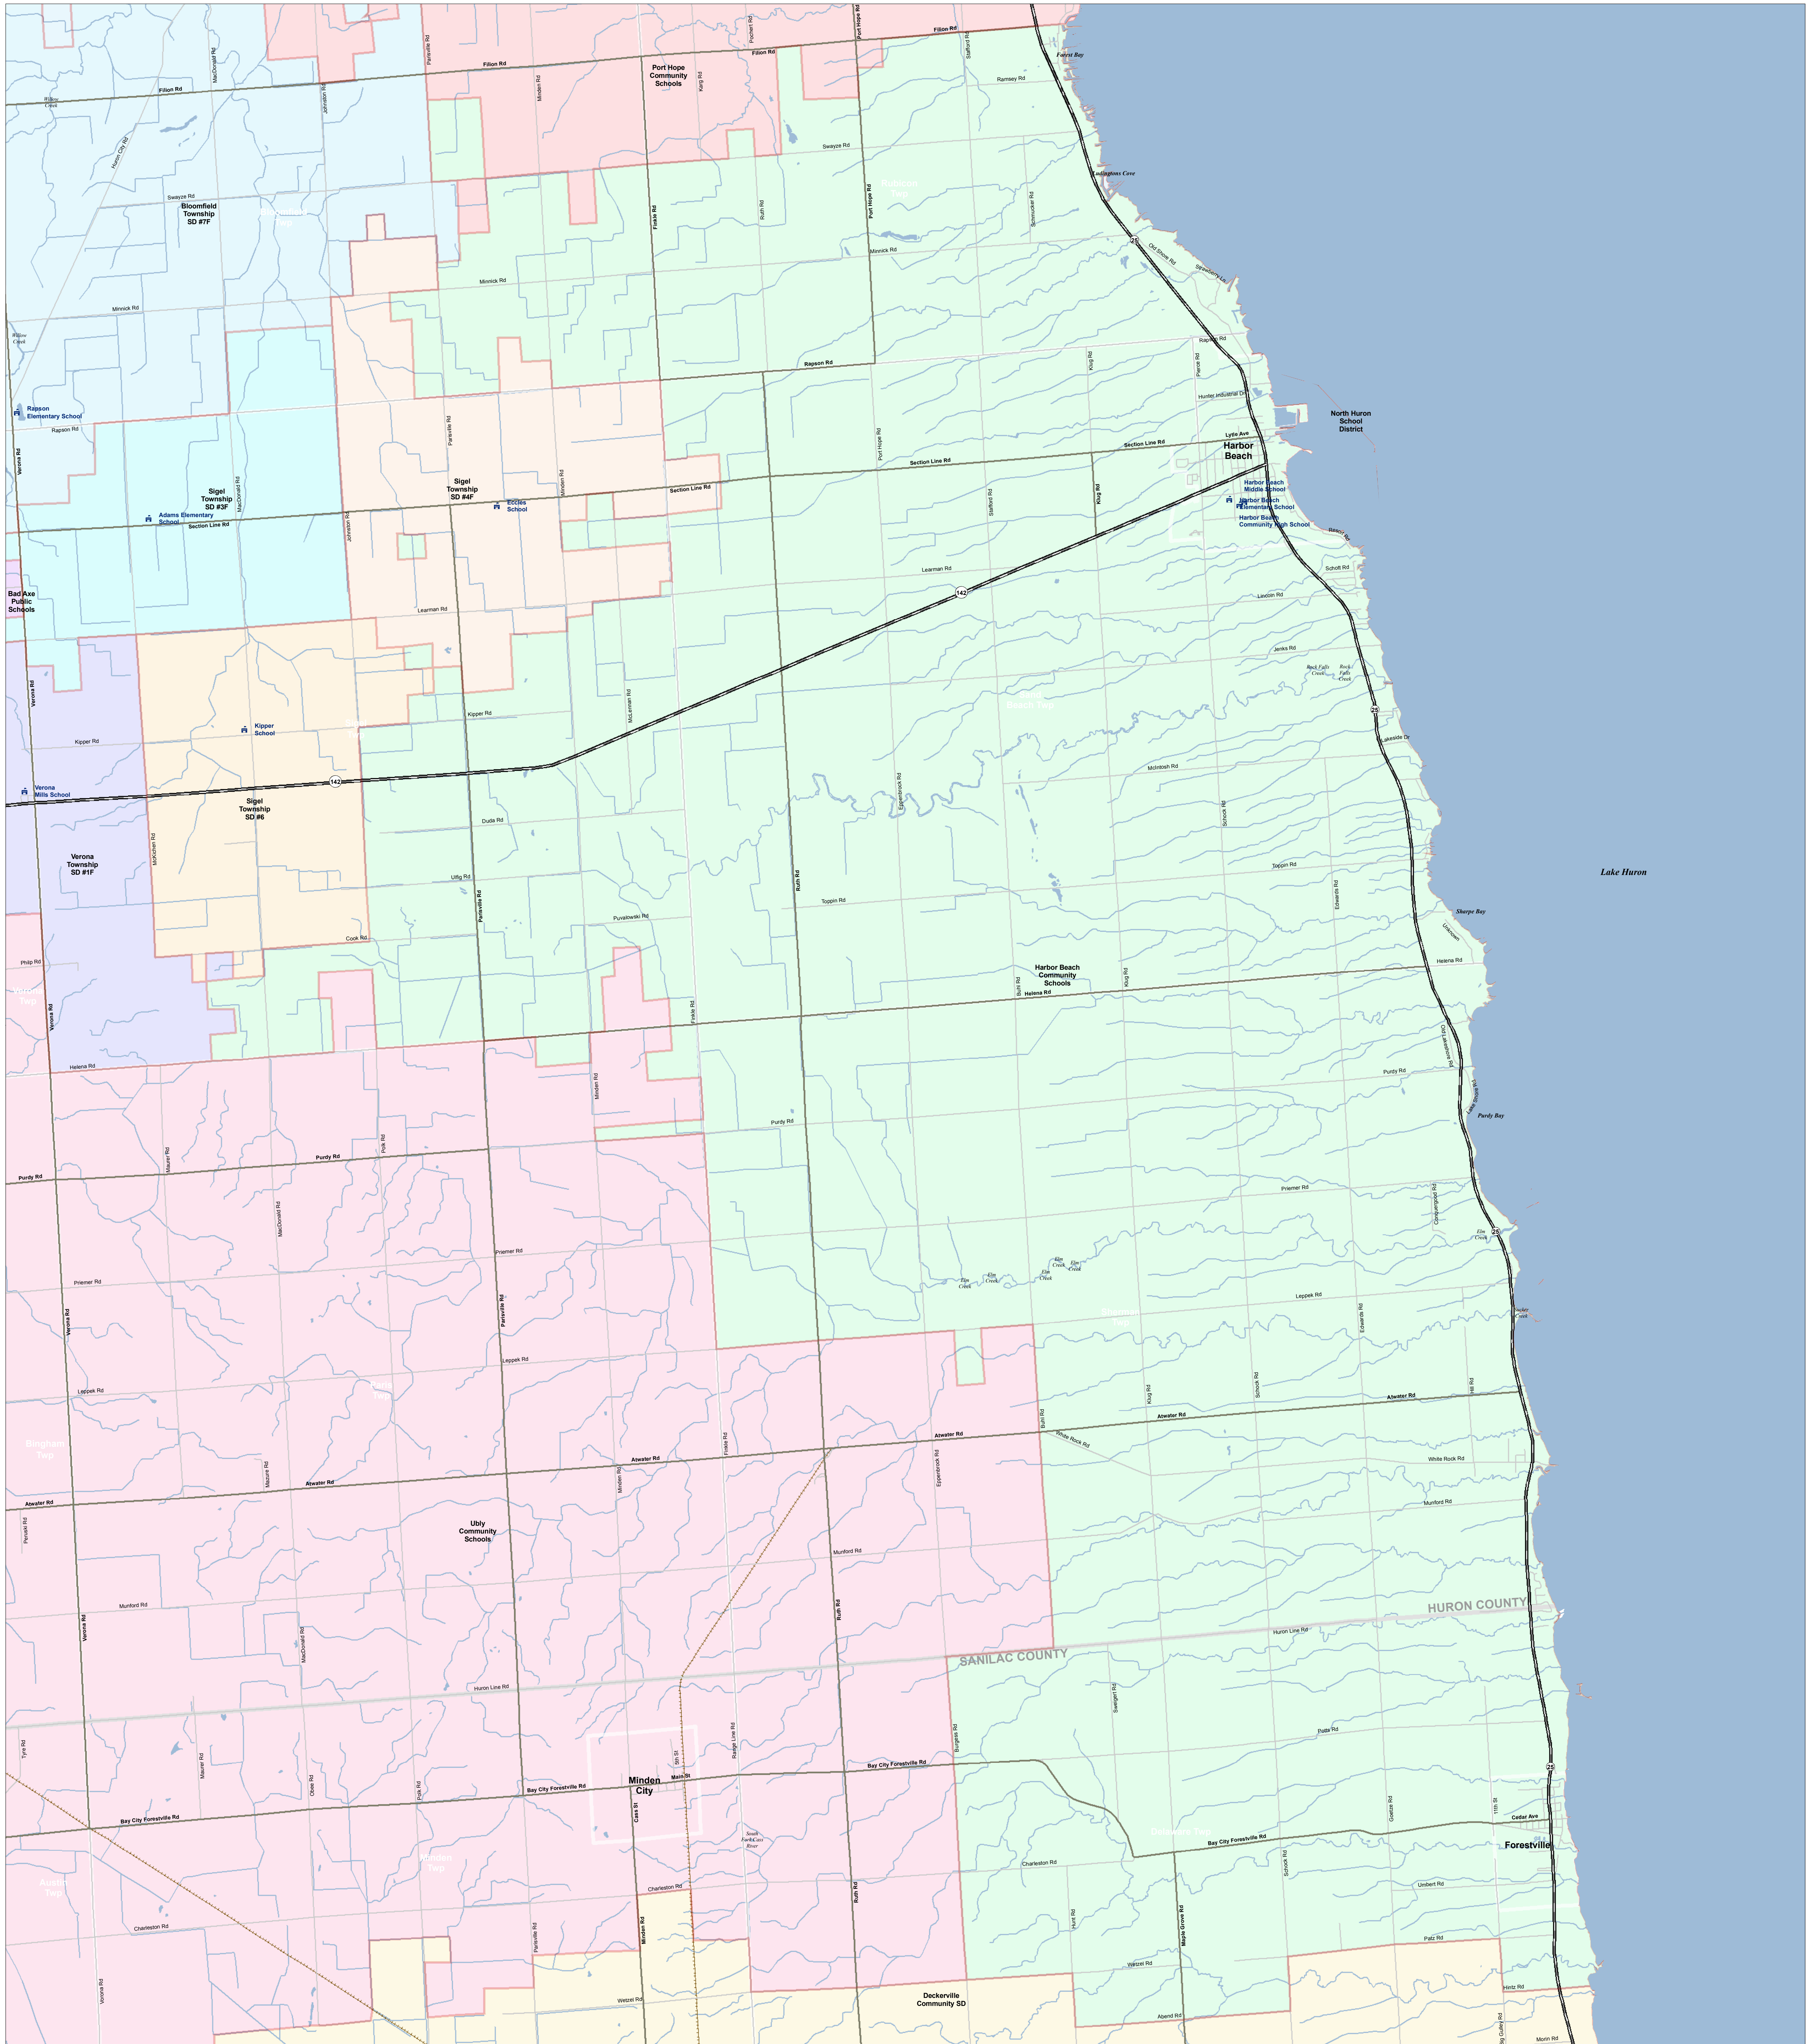

Harbor Beach Community Schools

Huron ISD

- SCHOOL
- SCHOOL DISTRICT BOUNDARY
- CITY / VILLAGE
- COUNTY BOUNDARY
- WATER FEATURE
- ROAD SYSTEM - HIGHWAY
- ROAD SYSTEM - MAJOR ROAD
- ROAD SYSTEM - LOCAL ROAD
- ROAD SYSTEM - RAILROAD

For more information:
Web: www.michigan.gov/gi
Phone: 517.373.7910