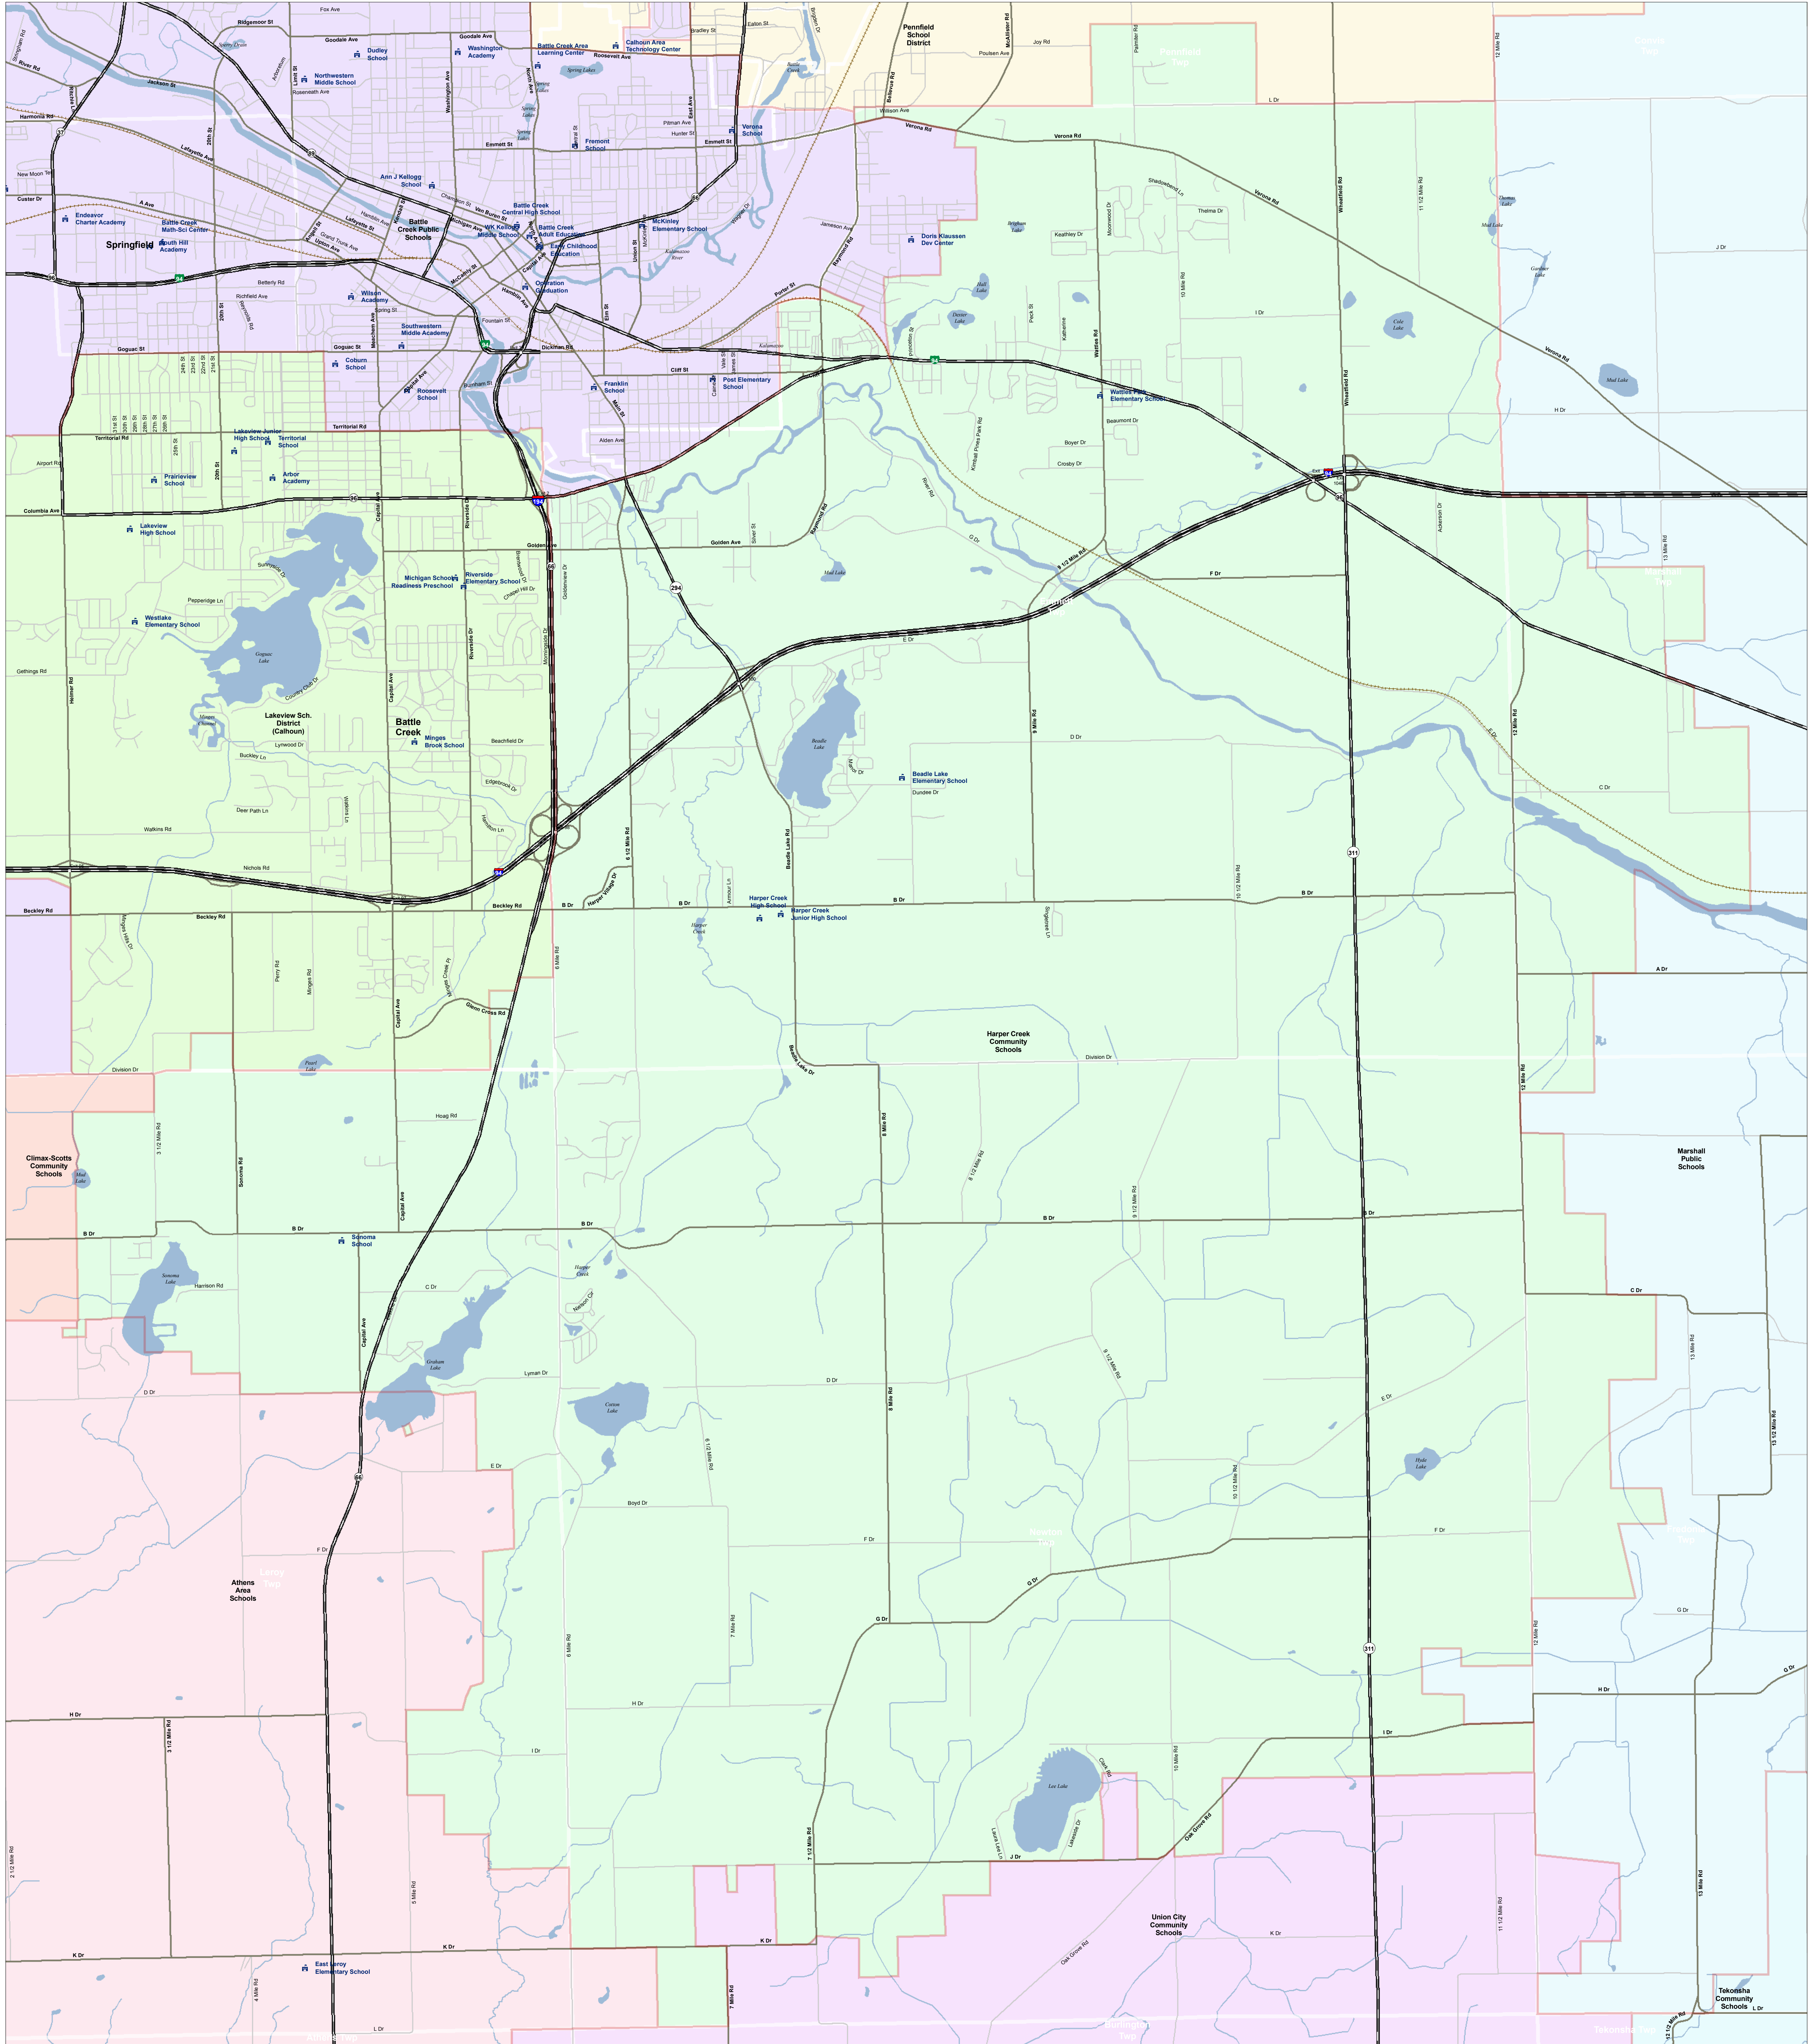

Harper Creek Community Schools

Calhoun ISD

- SCHOOL
- SCHOOL DISTRICT BOUNDARY
- CITY / VILLAGE
- COUNTY BOUNDARY
- WATER FEATURE
- ROAD SYSTEM
- HIGHWAY
- MAJOR ROAD
- LOCAL ROAD
- RAILROAD

For more information:
Web: www.michigan.gov/cgi
Phone: 517.373.7910