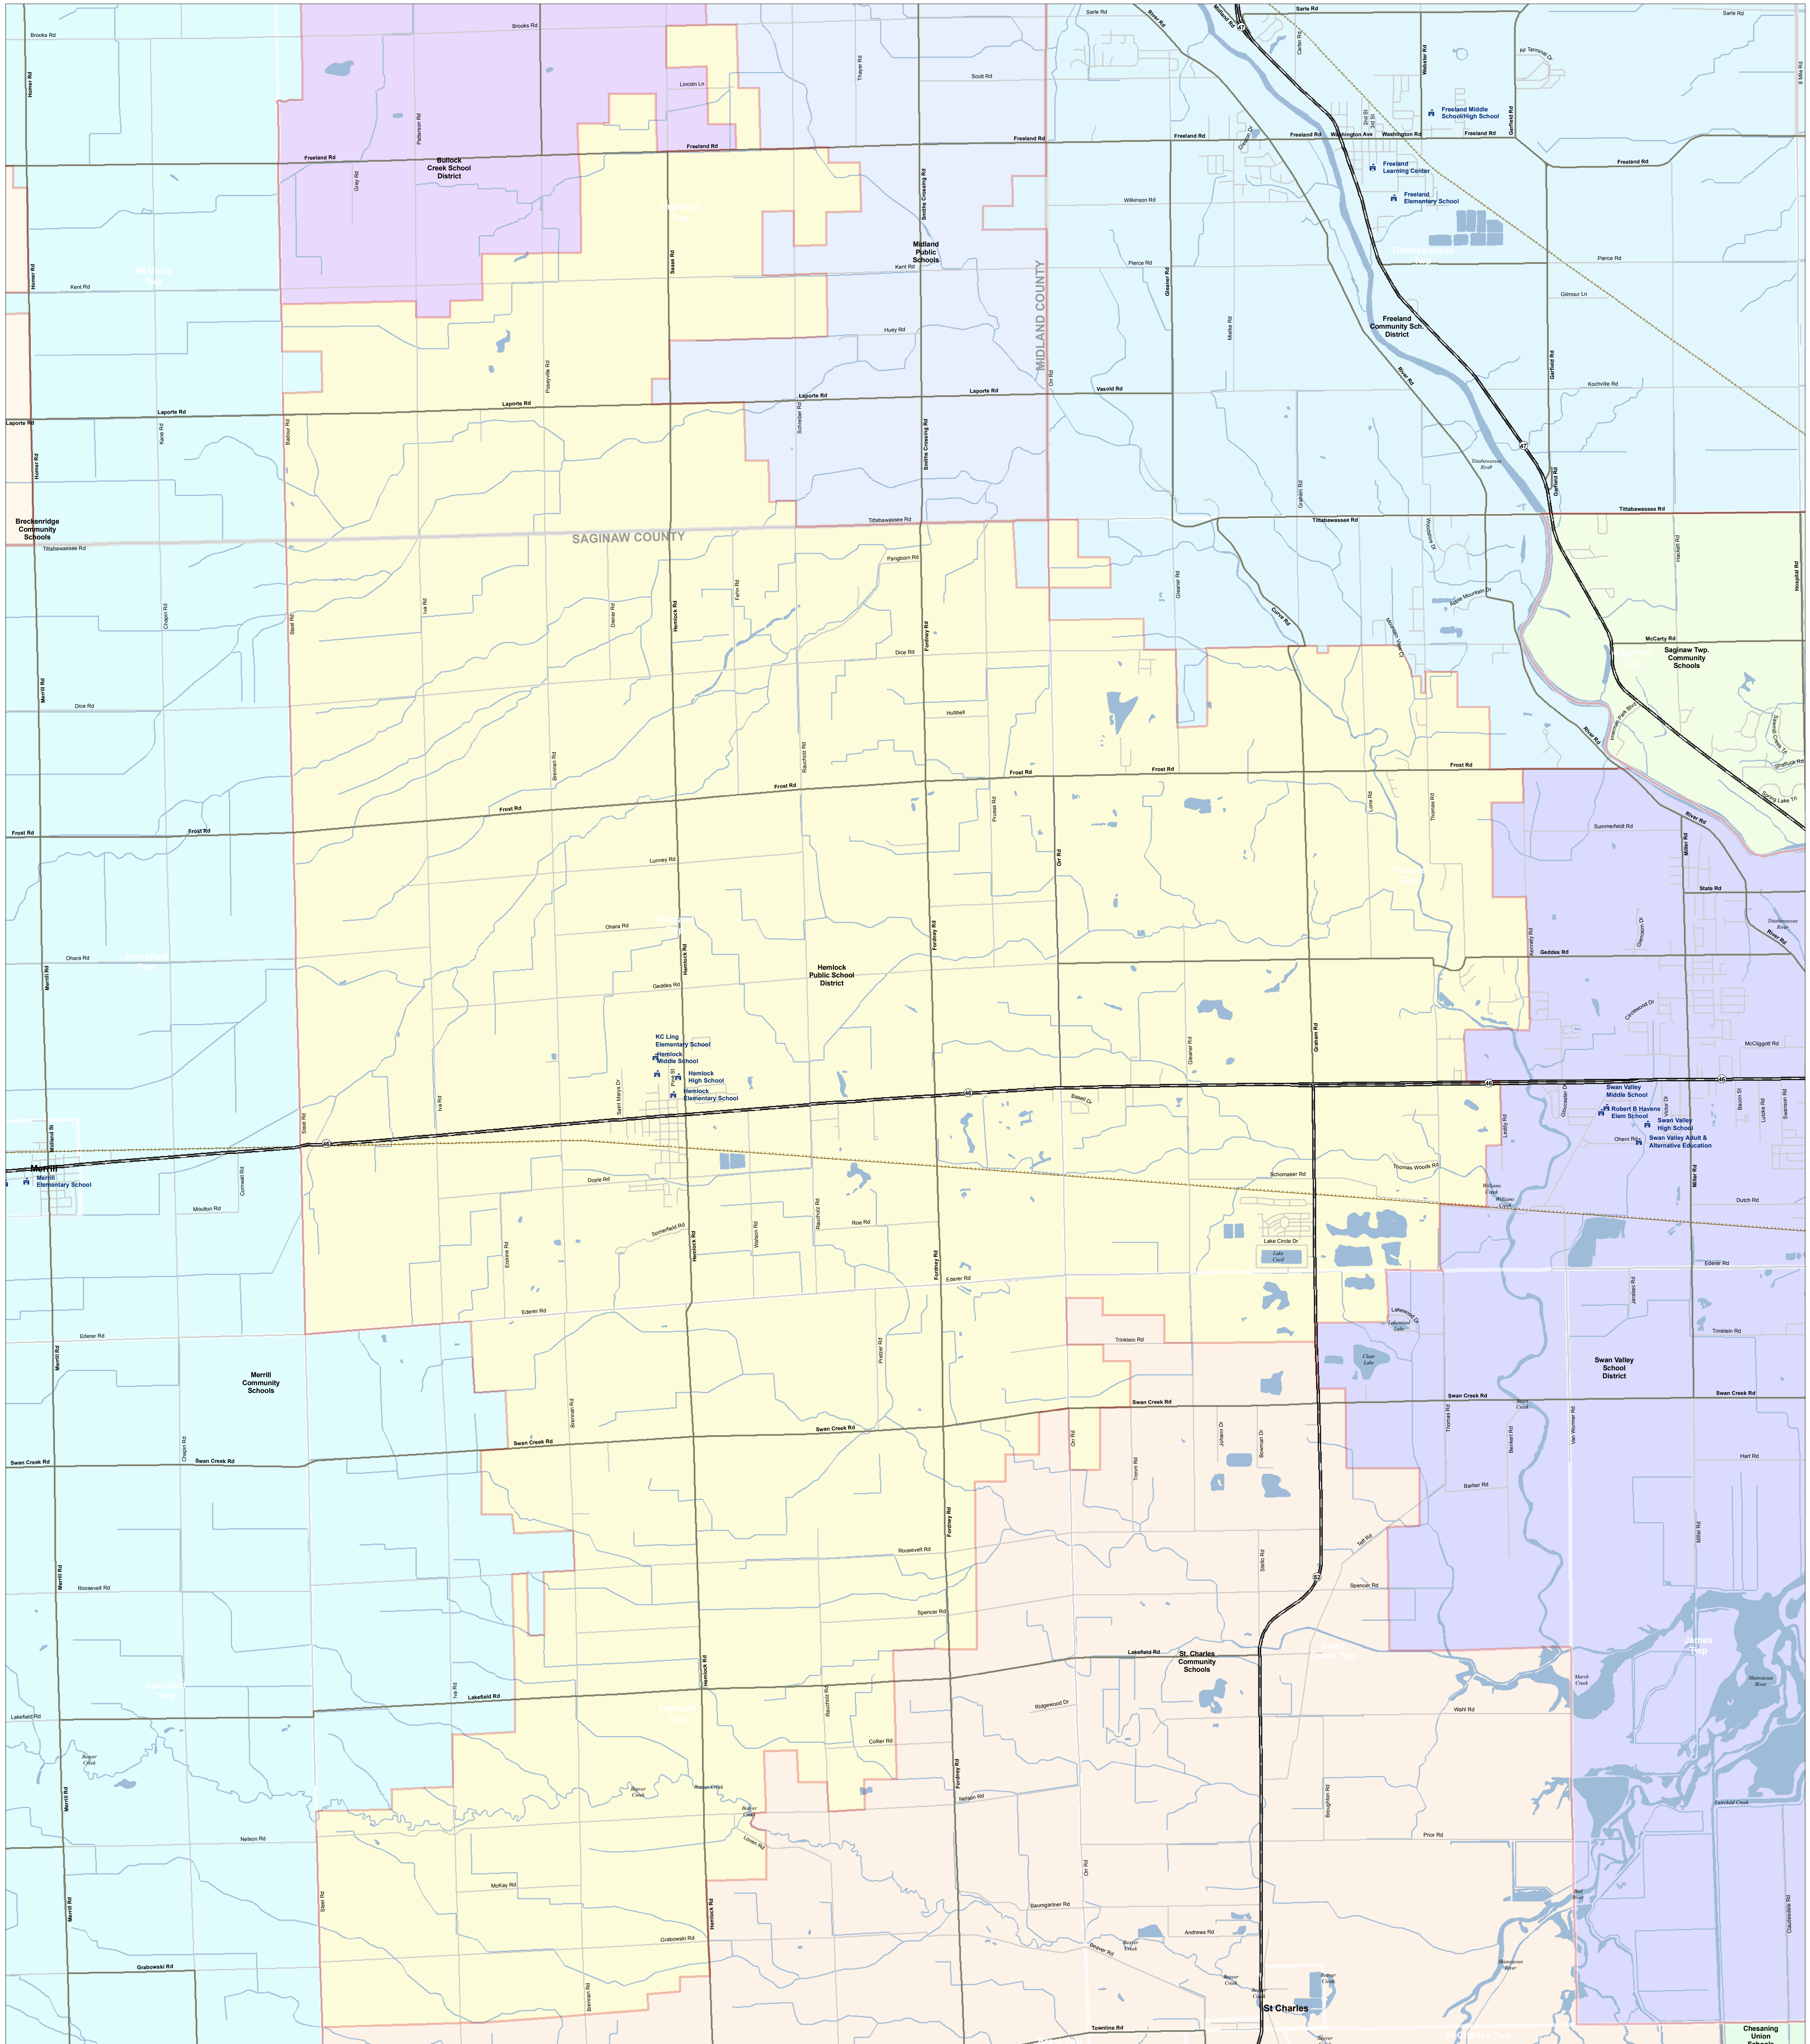

Hemlock Public School District

Saginaw ISD

- SCHOOL
- SCHOOL DISTRICT BOUNDARY
- CITY / VILLAGE
- COUNTY BOUNDARY
- WATER FEATURE
- ROAD SYSTEM
  - HIGHWAY
  - MAJOR ROAD
  - LOCAL ROAD
  - RAILROAD

For more information:
Web: www.michigan.gov/cgi
Phone: 517.373.7910