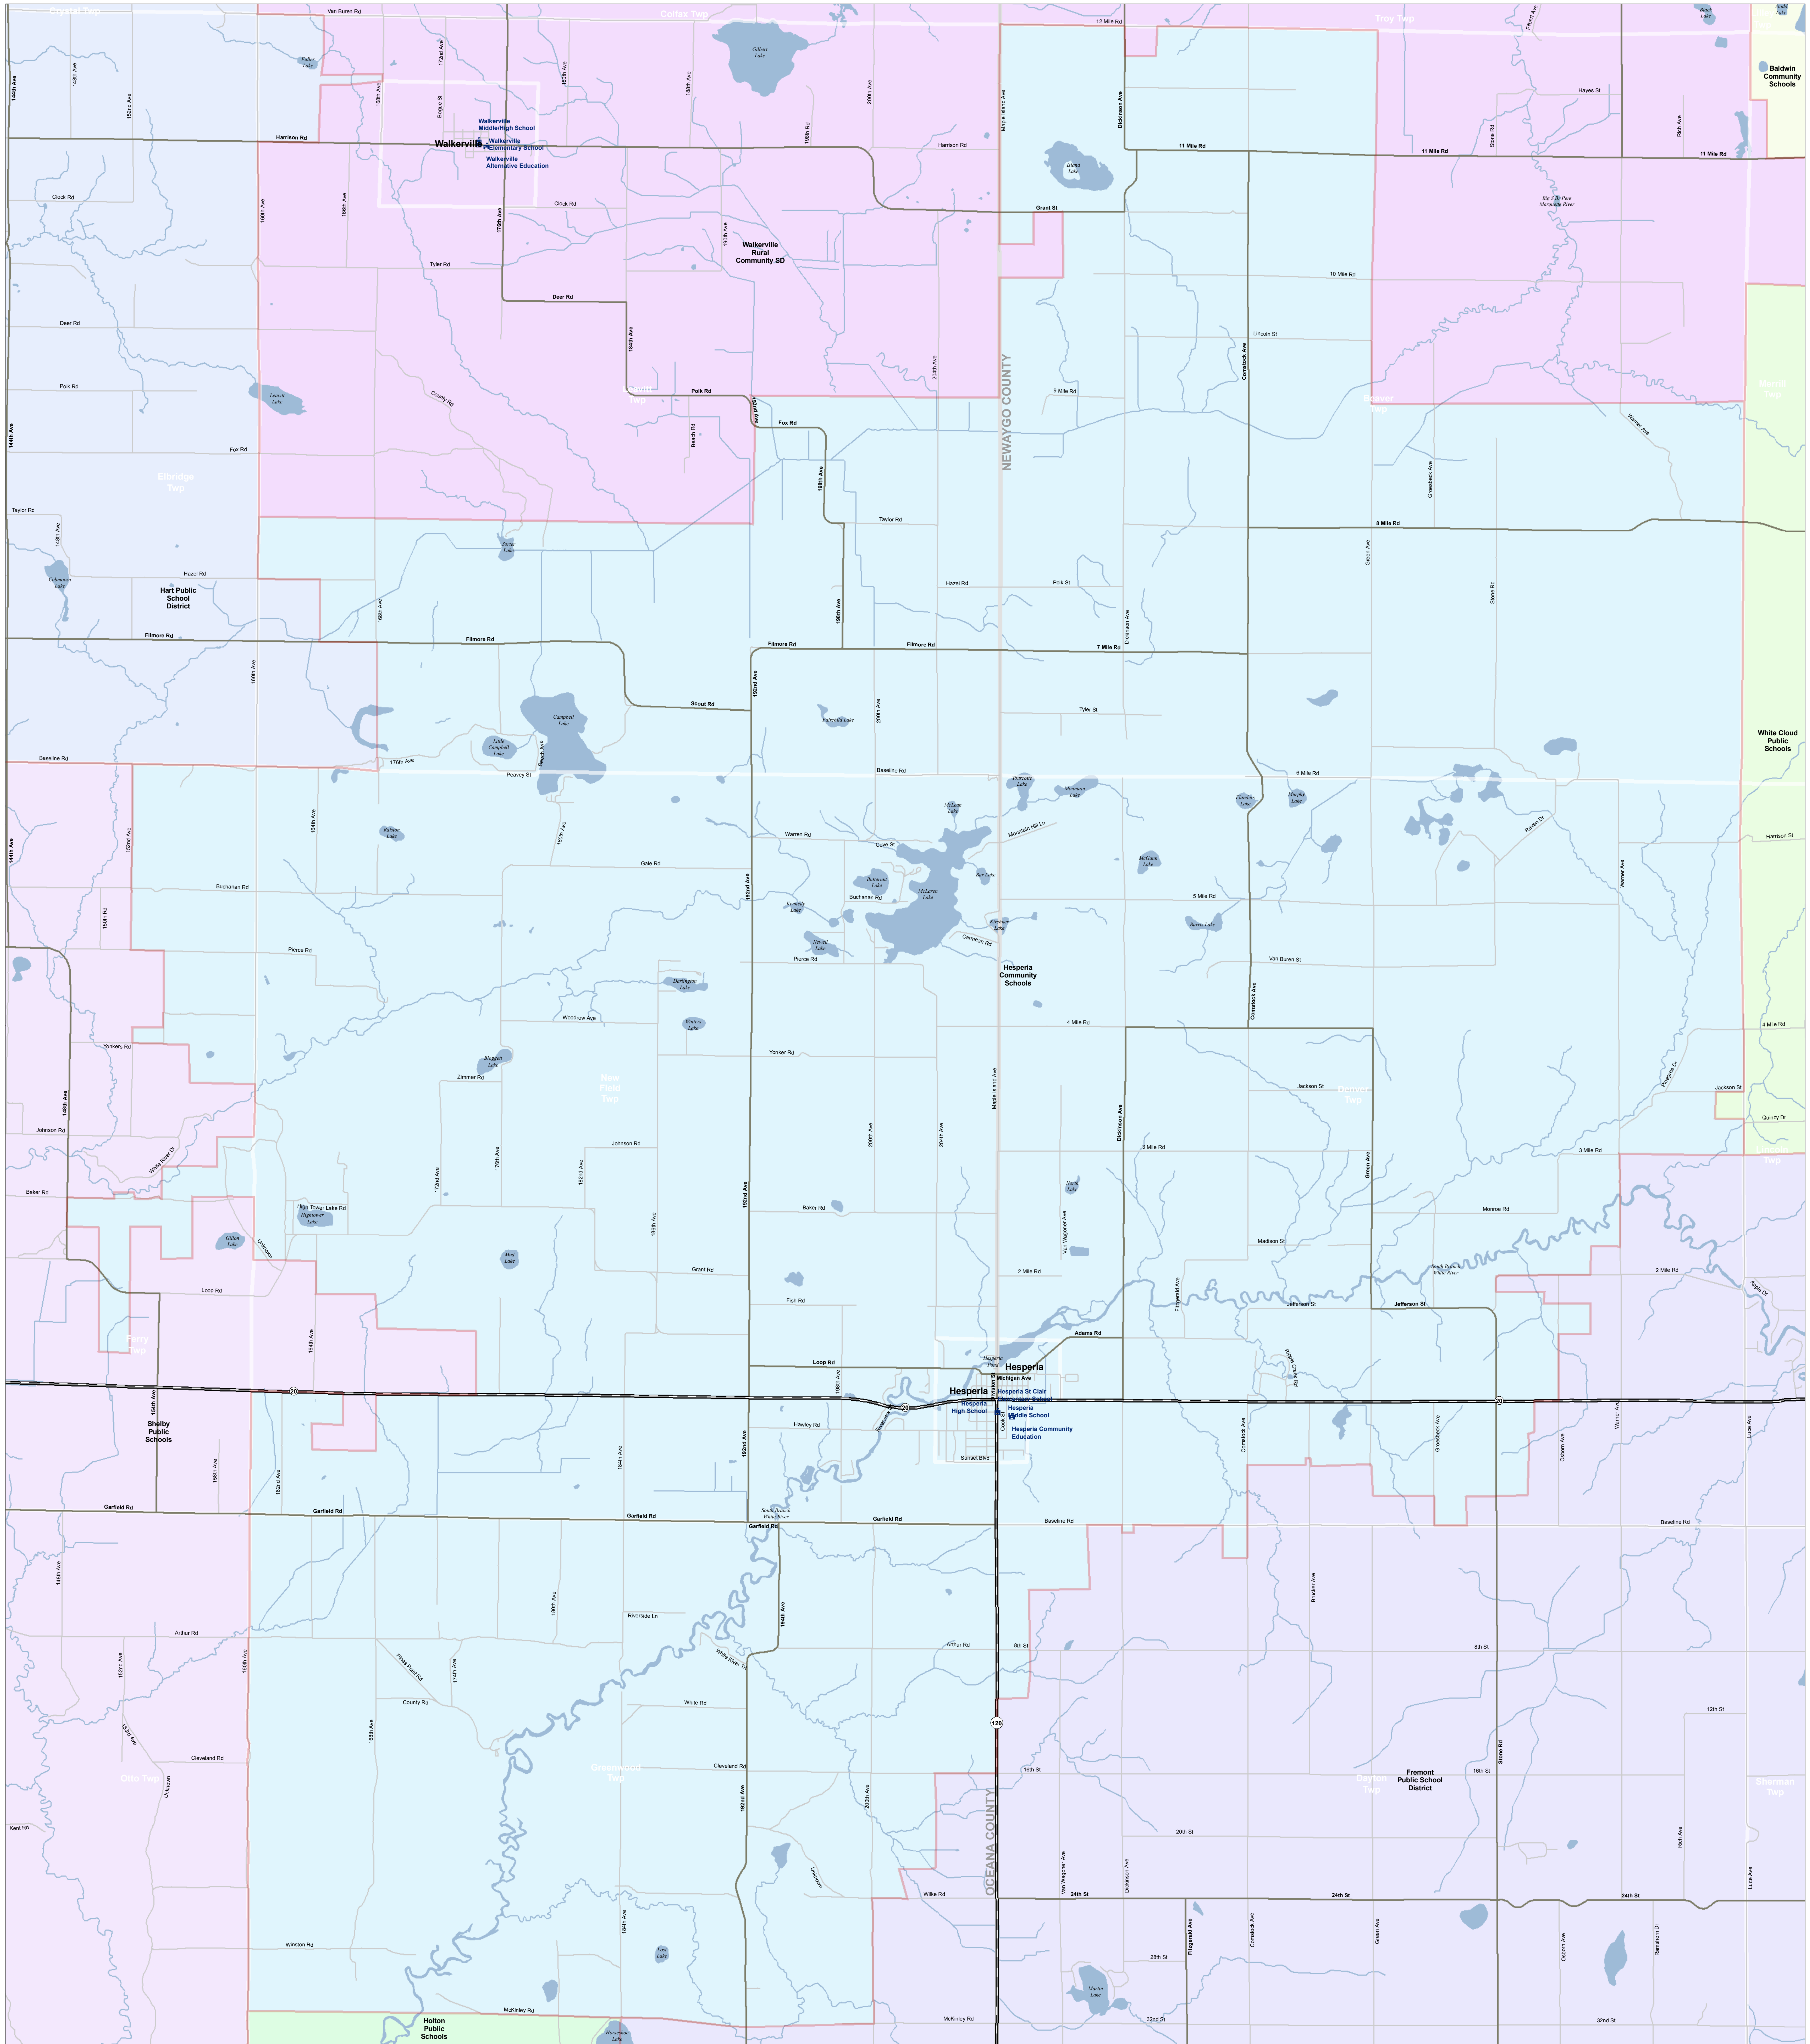

Hesperia Community Schools

Newaygo County ISD - ESC

- SCHOOL
- SCHOOL DISTRICT BOUNDARY
- CITY / VILLAGE
- COUNTY BOUNDARY
- WATER FEATURE
- ROAD SYSTEM
- HIGHWAY
- MAJOR ROAD
- LOCAL ROAD
- RAILROAD

For more information:
Web: www.michigan.gov/cig
Phone: 517.373.7910