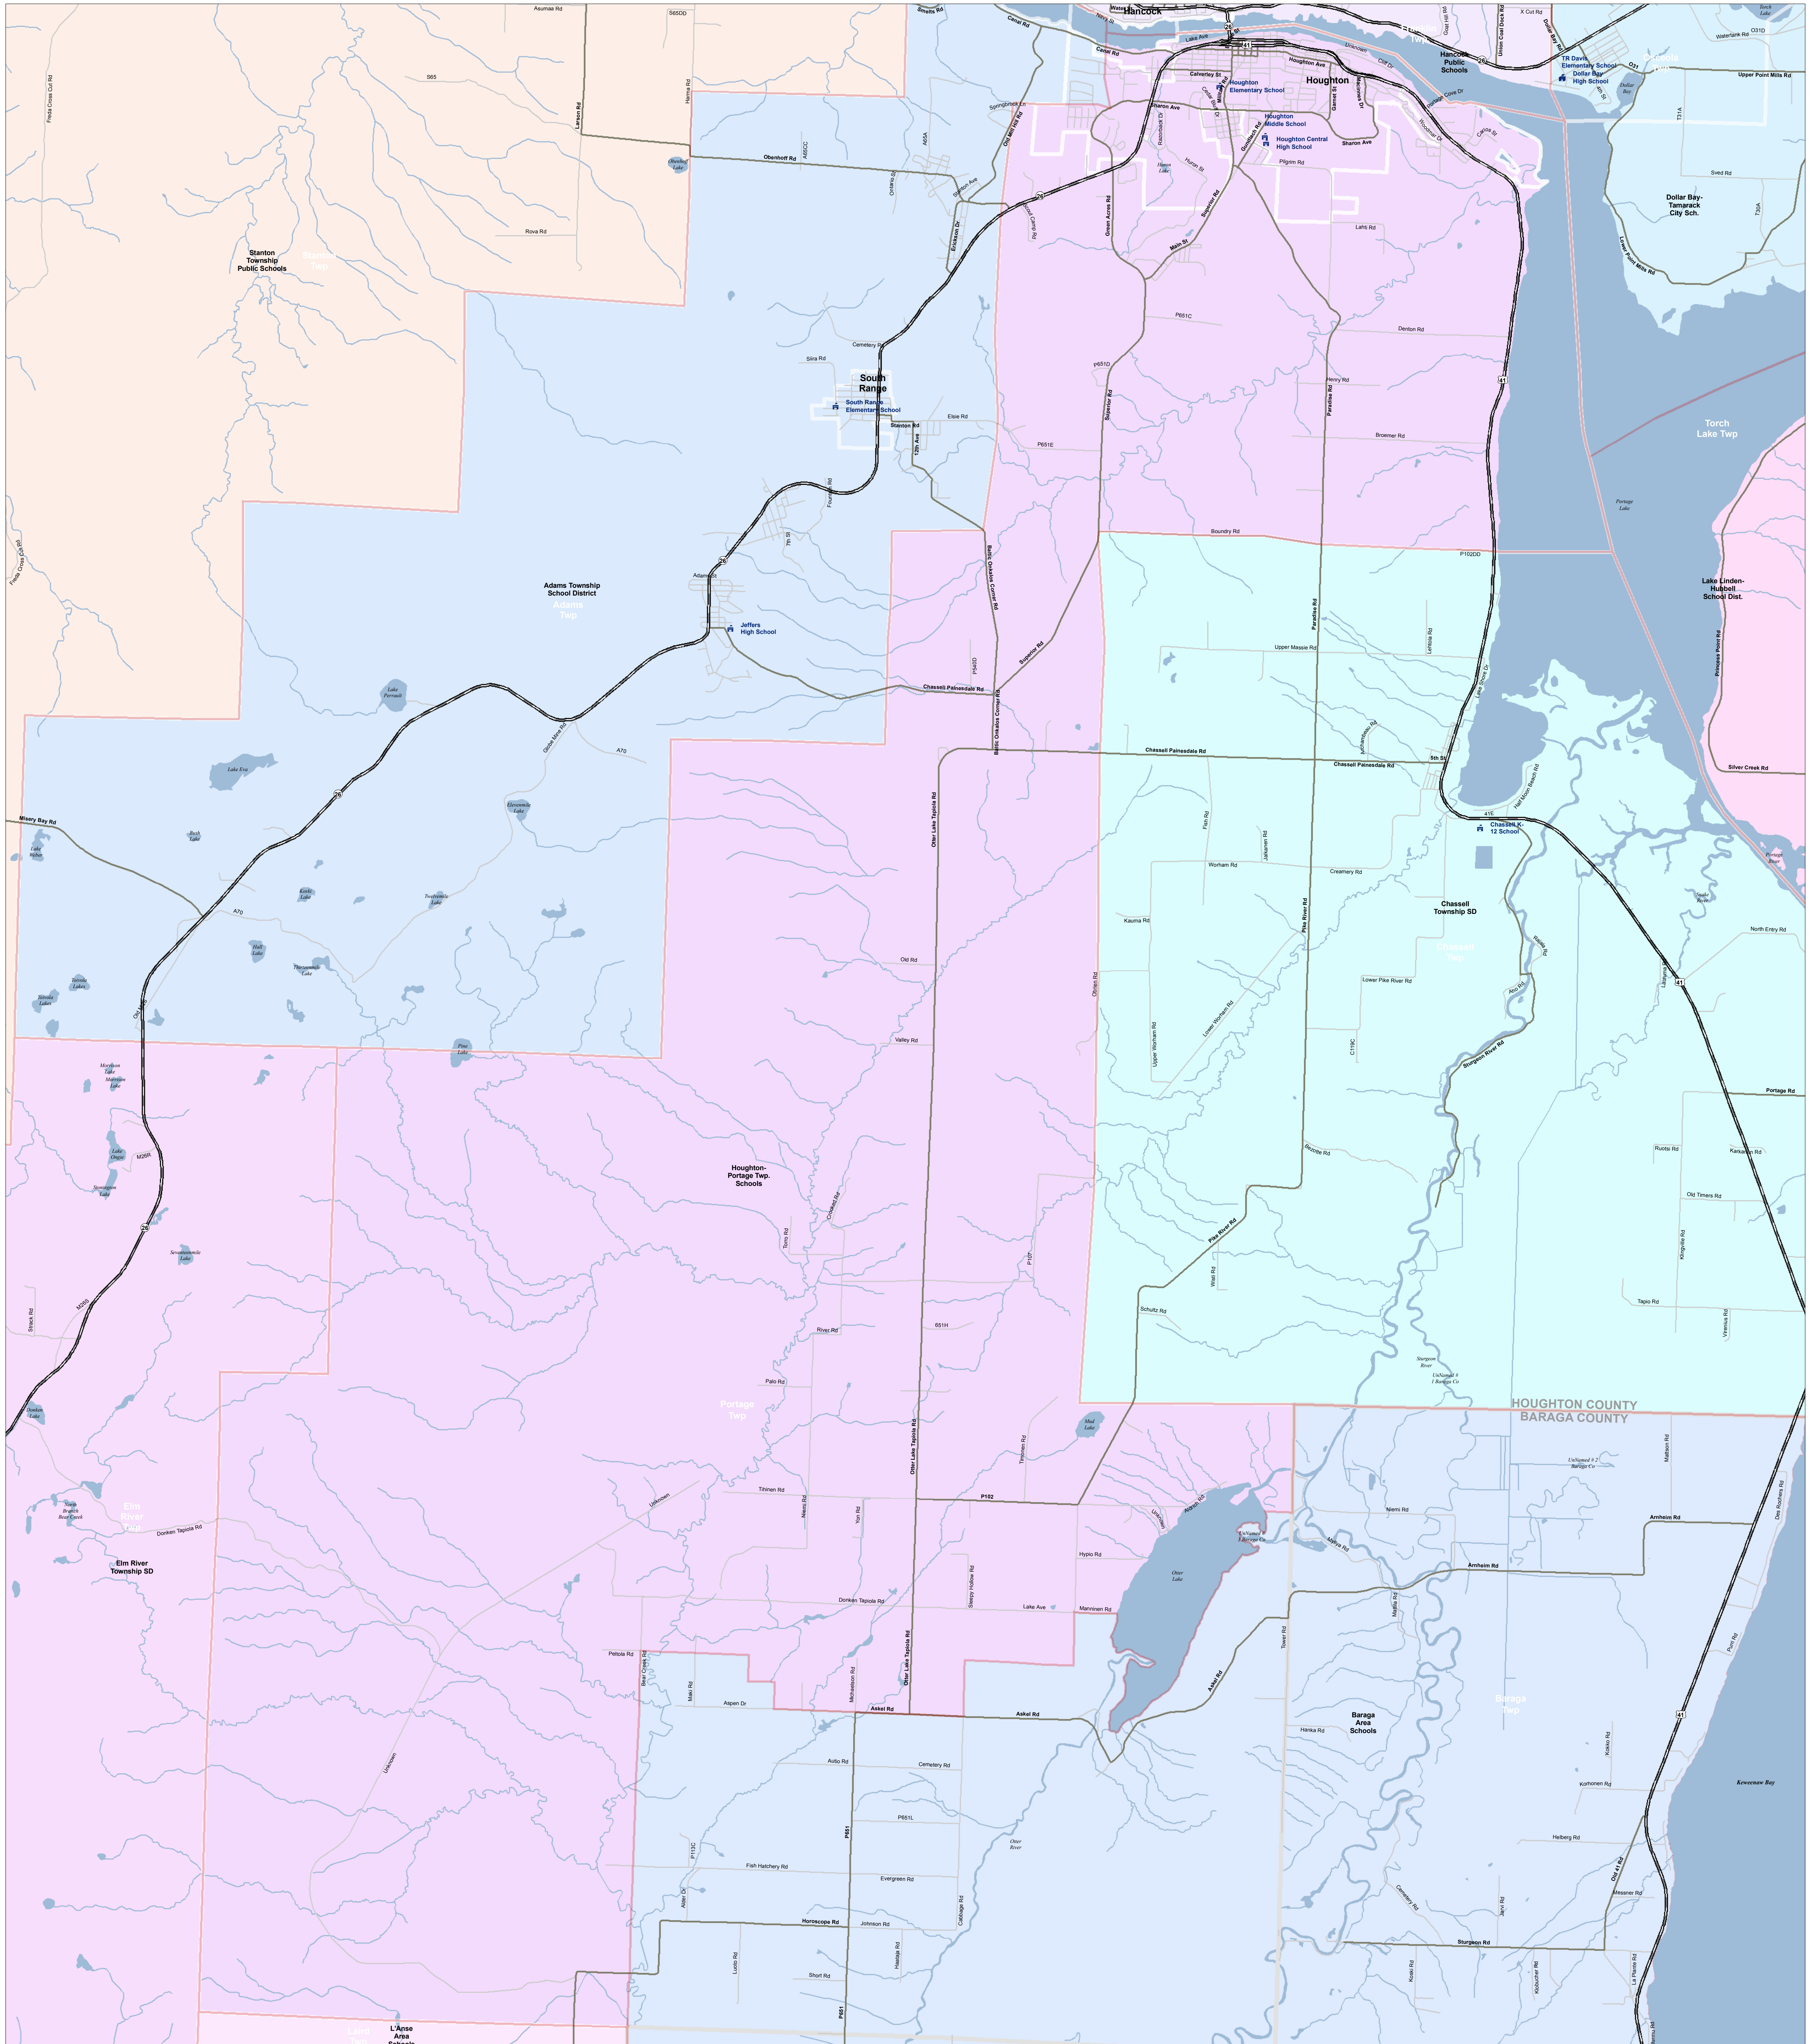

Houghton-Portage Twp. Schools

Copper Country ISD

- SCHOOL
- SCHOOL DISTRICT BOUNDARY
- CITY / VILLAGE
- COUNTY BOUNDARY
- WATER FEATURE
- ROAD SYSTEM
- HIGHWAY
- MAJOR ROAD
- LOCAL ROAD
- RAILROAD

For more information:
Web: www.michigan.gov/cgi
Phone: 517.373.7910